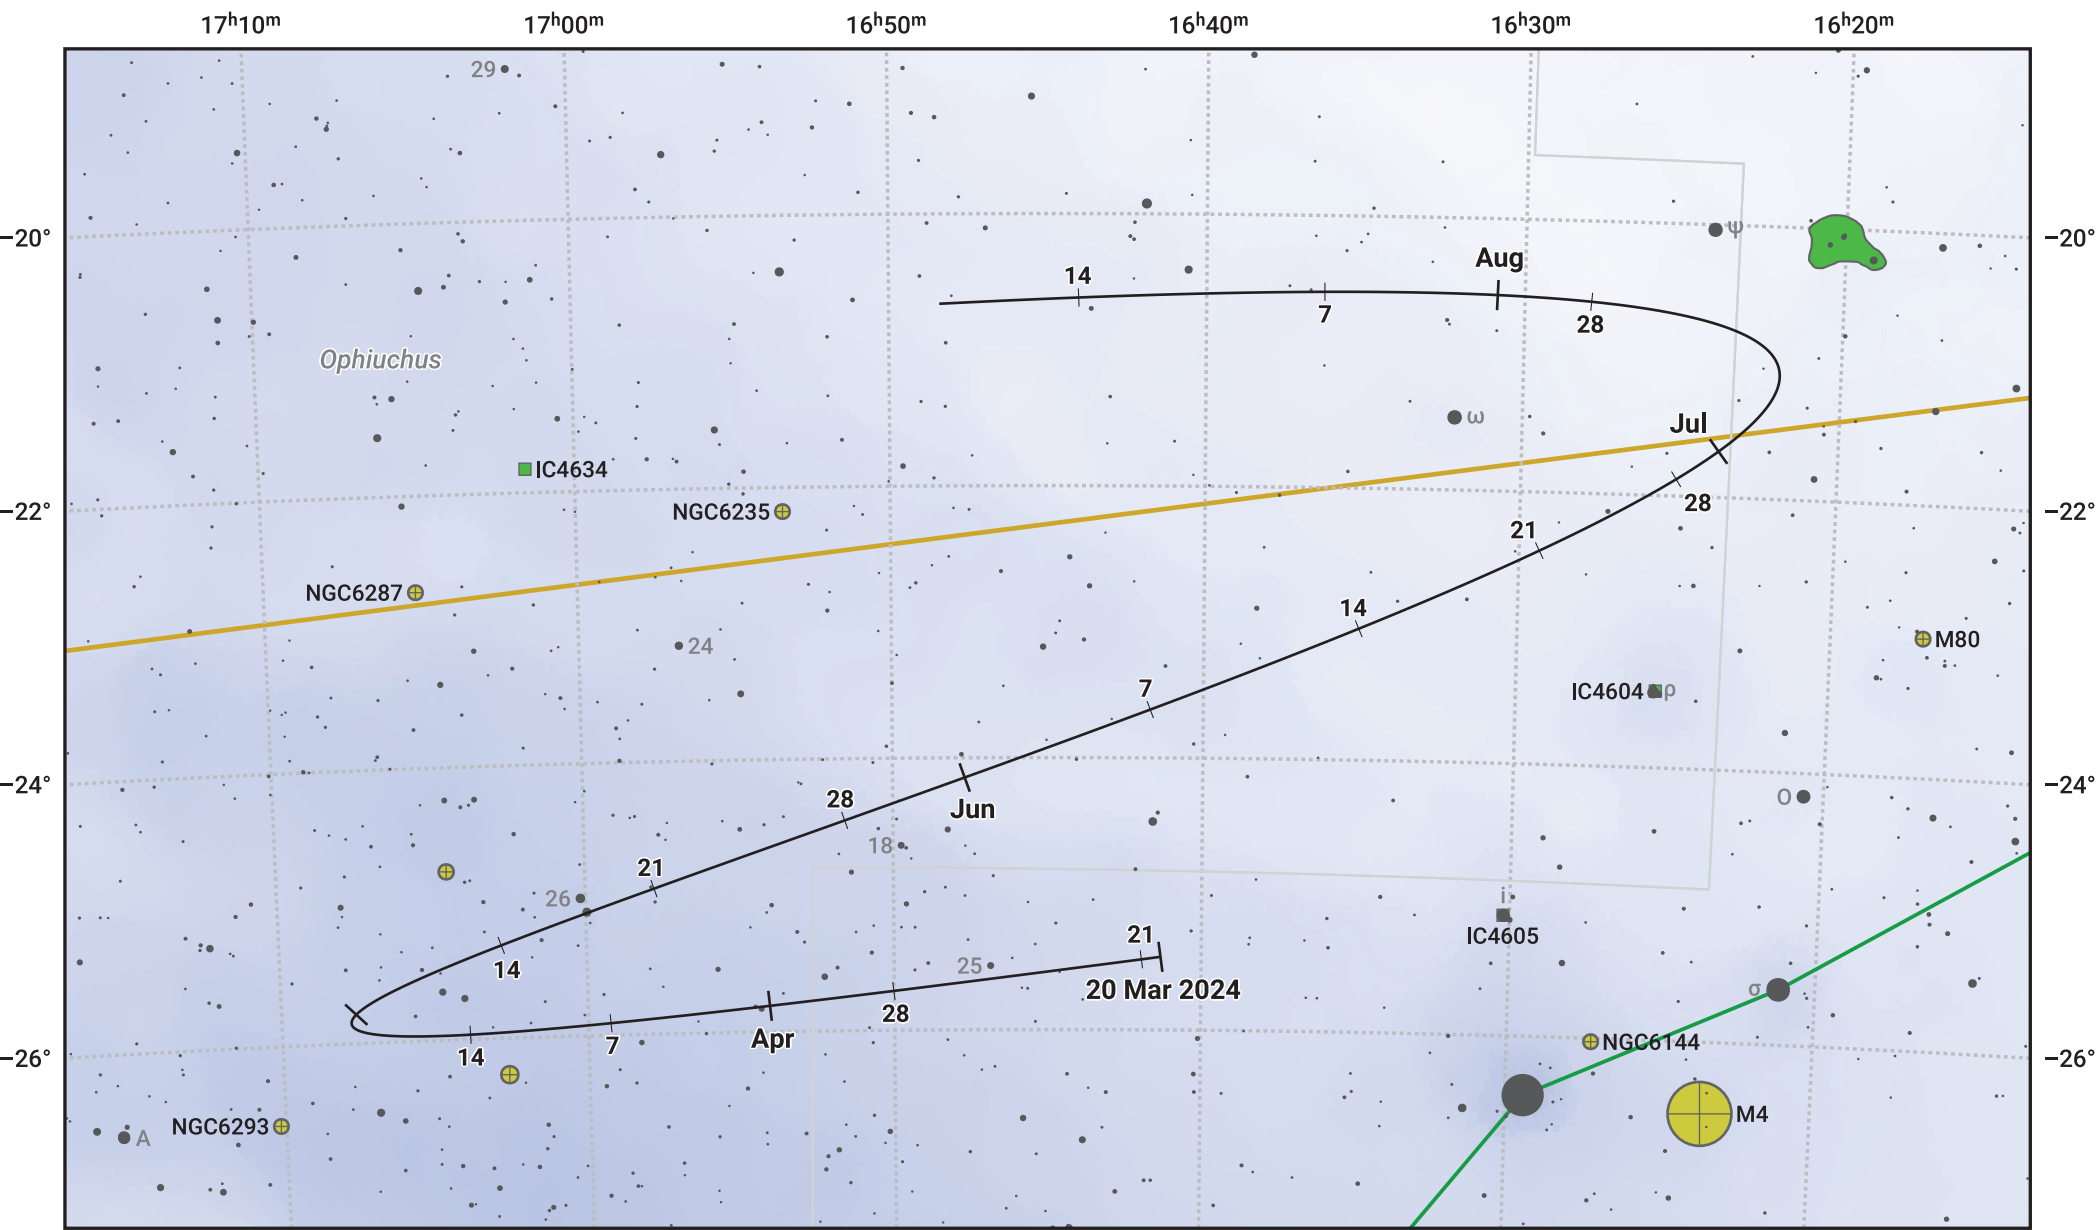

The path of Asteroid 43 Ariadne around opposition on 3 Jun 2024

© Dominic Ford 2011–2024. Date markers placed at midnight UTC. Downloaded from <https://in-the-sky.org>

Magnitude scale: 10.0 9.0 8.0 7.0 6.0 5.0 4.0 3.0 2.0 1.0

— Ecliptic Plane

Galaxy Bright nebula Open cluster Globular cluster

Date	Mag	Phase
2024 Apr 1	11.2	94%
2024 Apr 27	10.4	97%
2024 May 1	10.3	97%
2024 May 27	9.4	100%
2024 Jun 1	9.2	100%
2024 Jul 1	9.9	98%
2024 Jul 19	10.4	95%
2024 Aug 1	10.7	94%