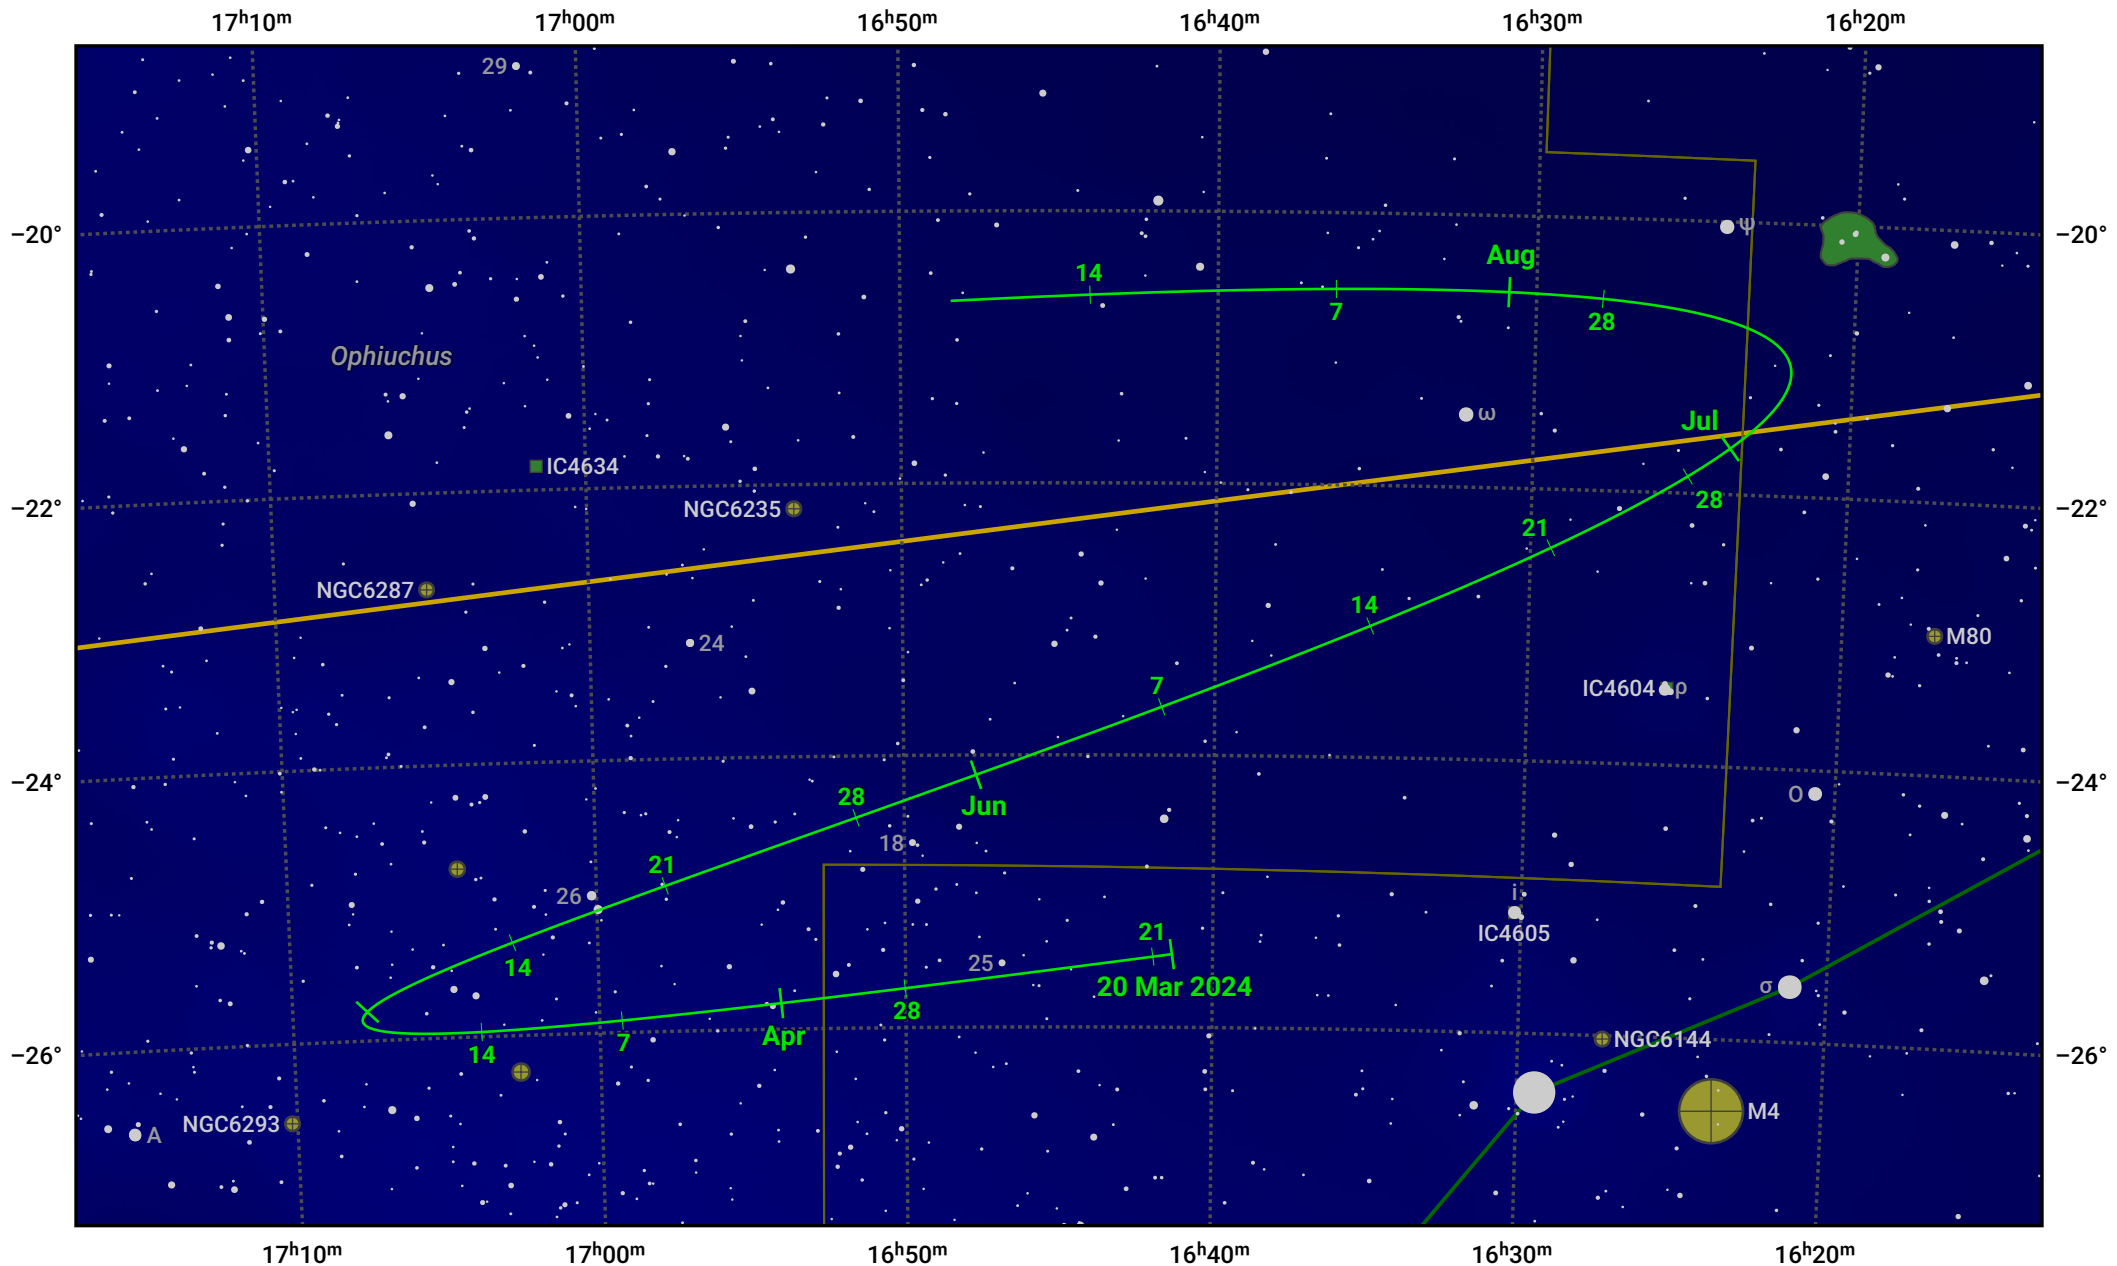

The path of Asteroid 43 Ariadne around opposition on 3 Jun 2024

© Dominic Ford 2011–2024. Date markers placed at midnight UTC. Downloaded from <https://in-the-sky.org>

Magnitude scale: 10.0 9.0 8.0 7.0 6.0 5.0 4.0 3.0 2.0 1.0

— Ecliptic Plane

Galaxy Bright nebula Open cluster Globular cluster

| Date | Mag | Phase |
|-------------|------|-------|
| 2024 Apr 1 | 11.2 | 94% |
| 2024 Apr 27 | 10.4 | 97% |
| 2024 May 1 | 10.3 | 97% |
| 2024 May 27 | 9.4 | 100% |
| 2024 Jun 1 | 9.2 | 100% |
| 2024 Jul 1 | 9.9 | 98% |
| 2024 Jul 19 | 10.4 | 95% |
| 2024 Aug 1 | 10.7 | 94% |