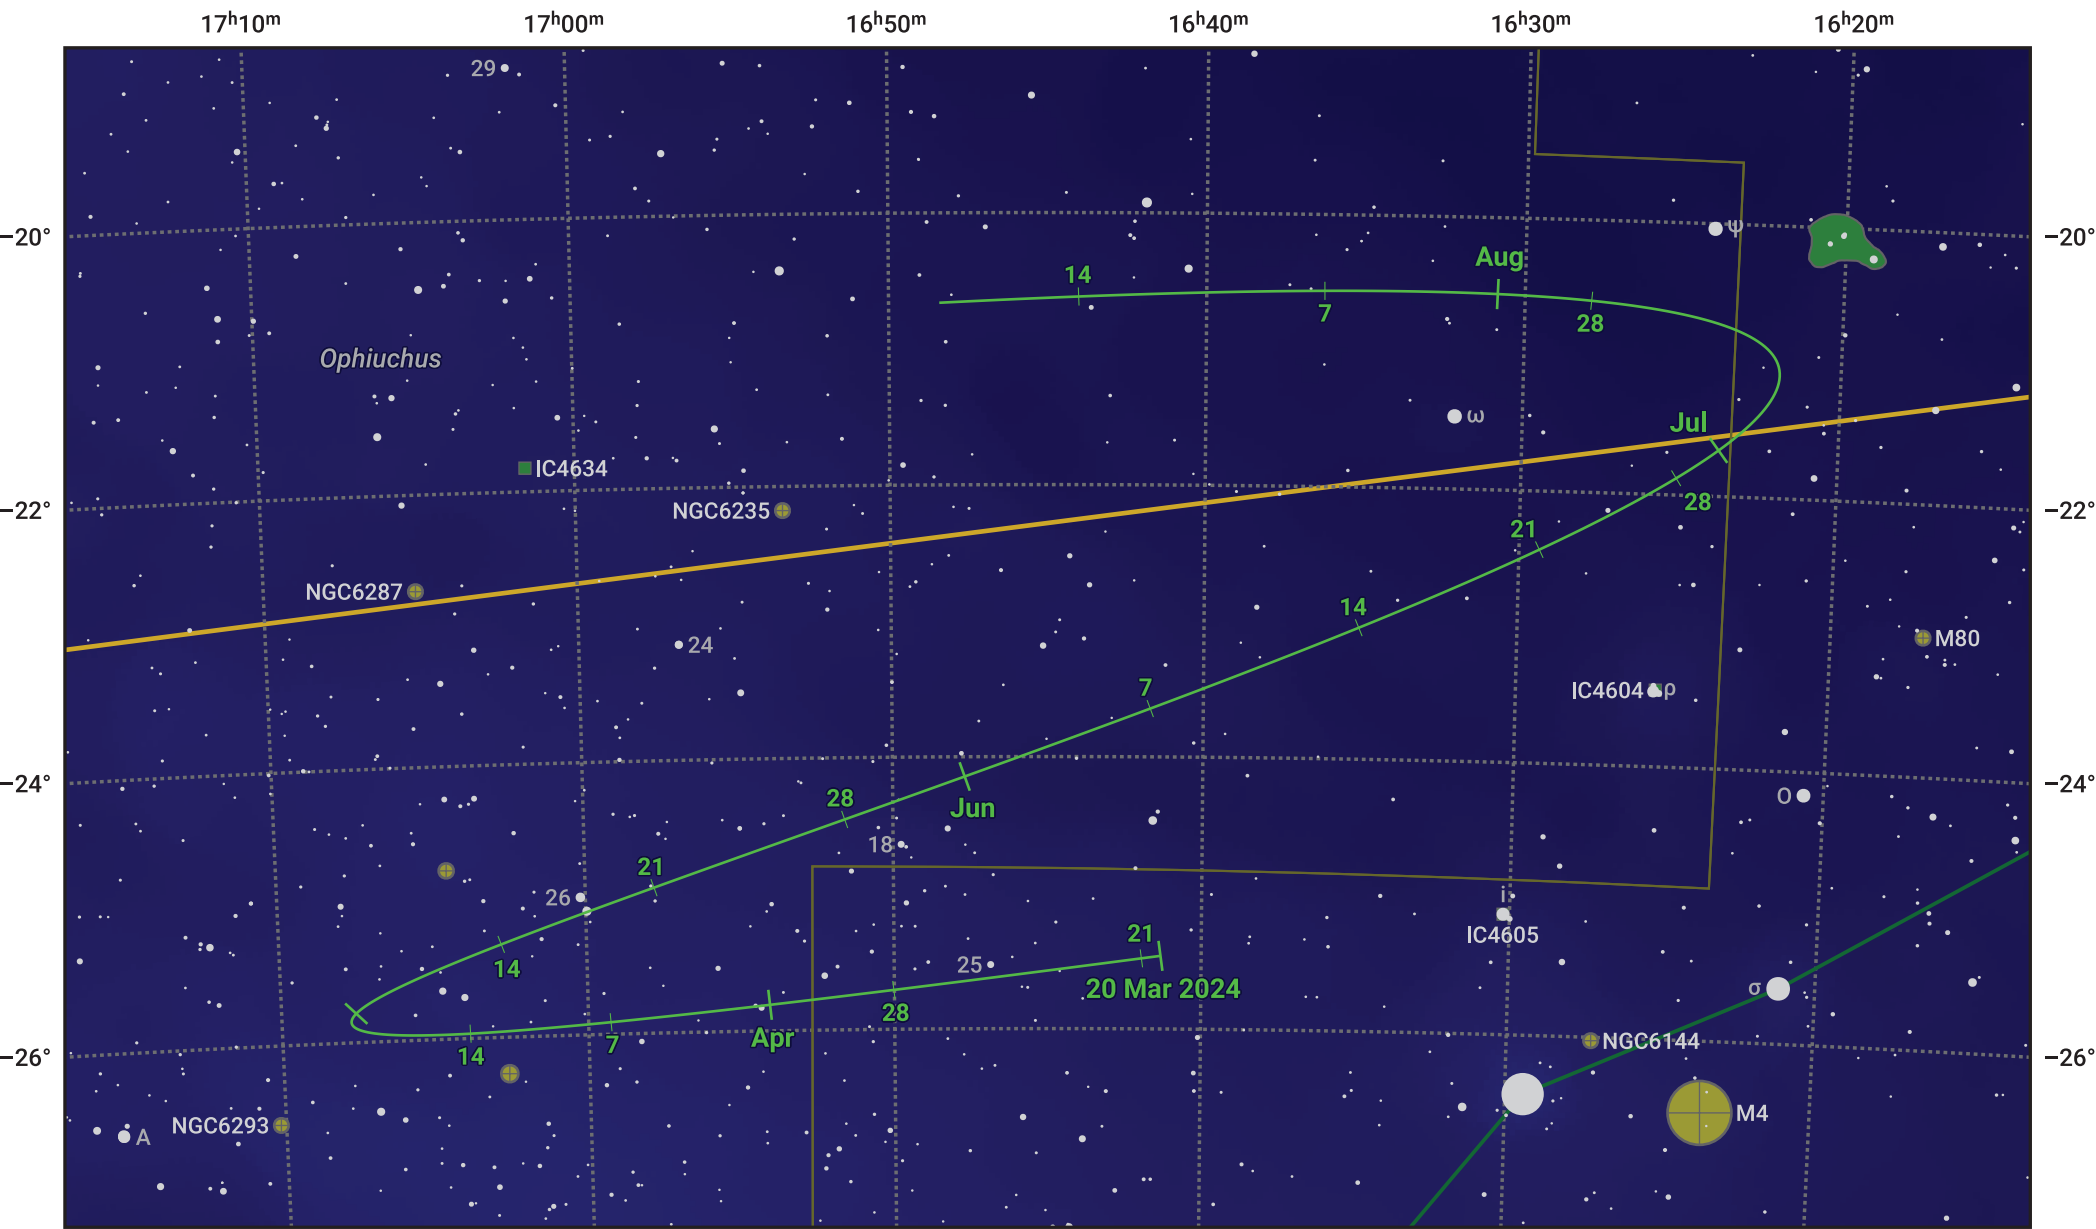

# The path of Asteroid 43 Ariadne around opposition on 3 Jun 2024

© Dominic Ford 2011–2024. Date markers placed at midnight UTC. Downloaded from <https://in-the-sky.org>

Magnitude scale: 10.0 9.0 8.0 7.0 6.0 5.0 4.0 3.0 2.0 1.0

— Ecliptic Plane

Galaxy Bright nebula Open cluster Globular cluster

Date	Mag	Phase
2024 Apr 1	11.2	94%
2024 Apr 27	10.4	97%
2024 May 1	10.3	97%
2024 May 27	9.4	100%
2024 Jun 1	9.2	100%
2024 Jul 1	9.9	98%
2024 Jul 19	10.4	95%
2024 Aug 1	10.7	94%