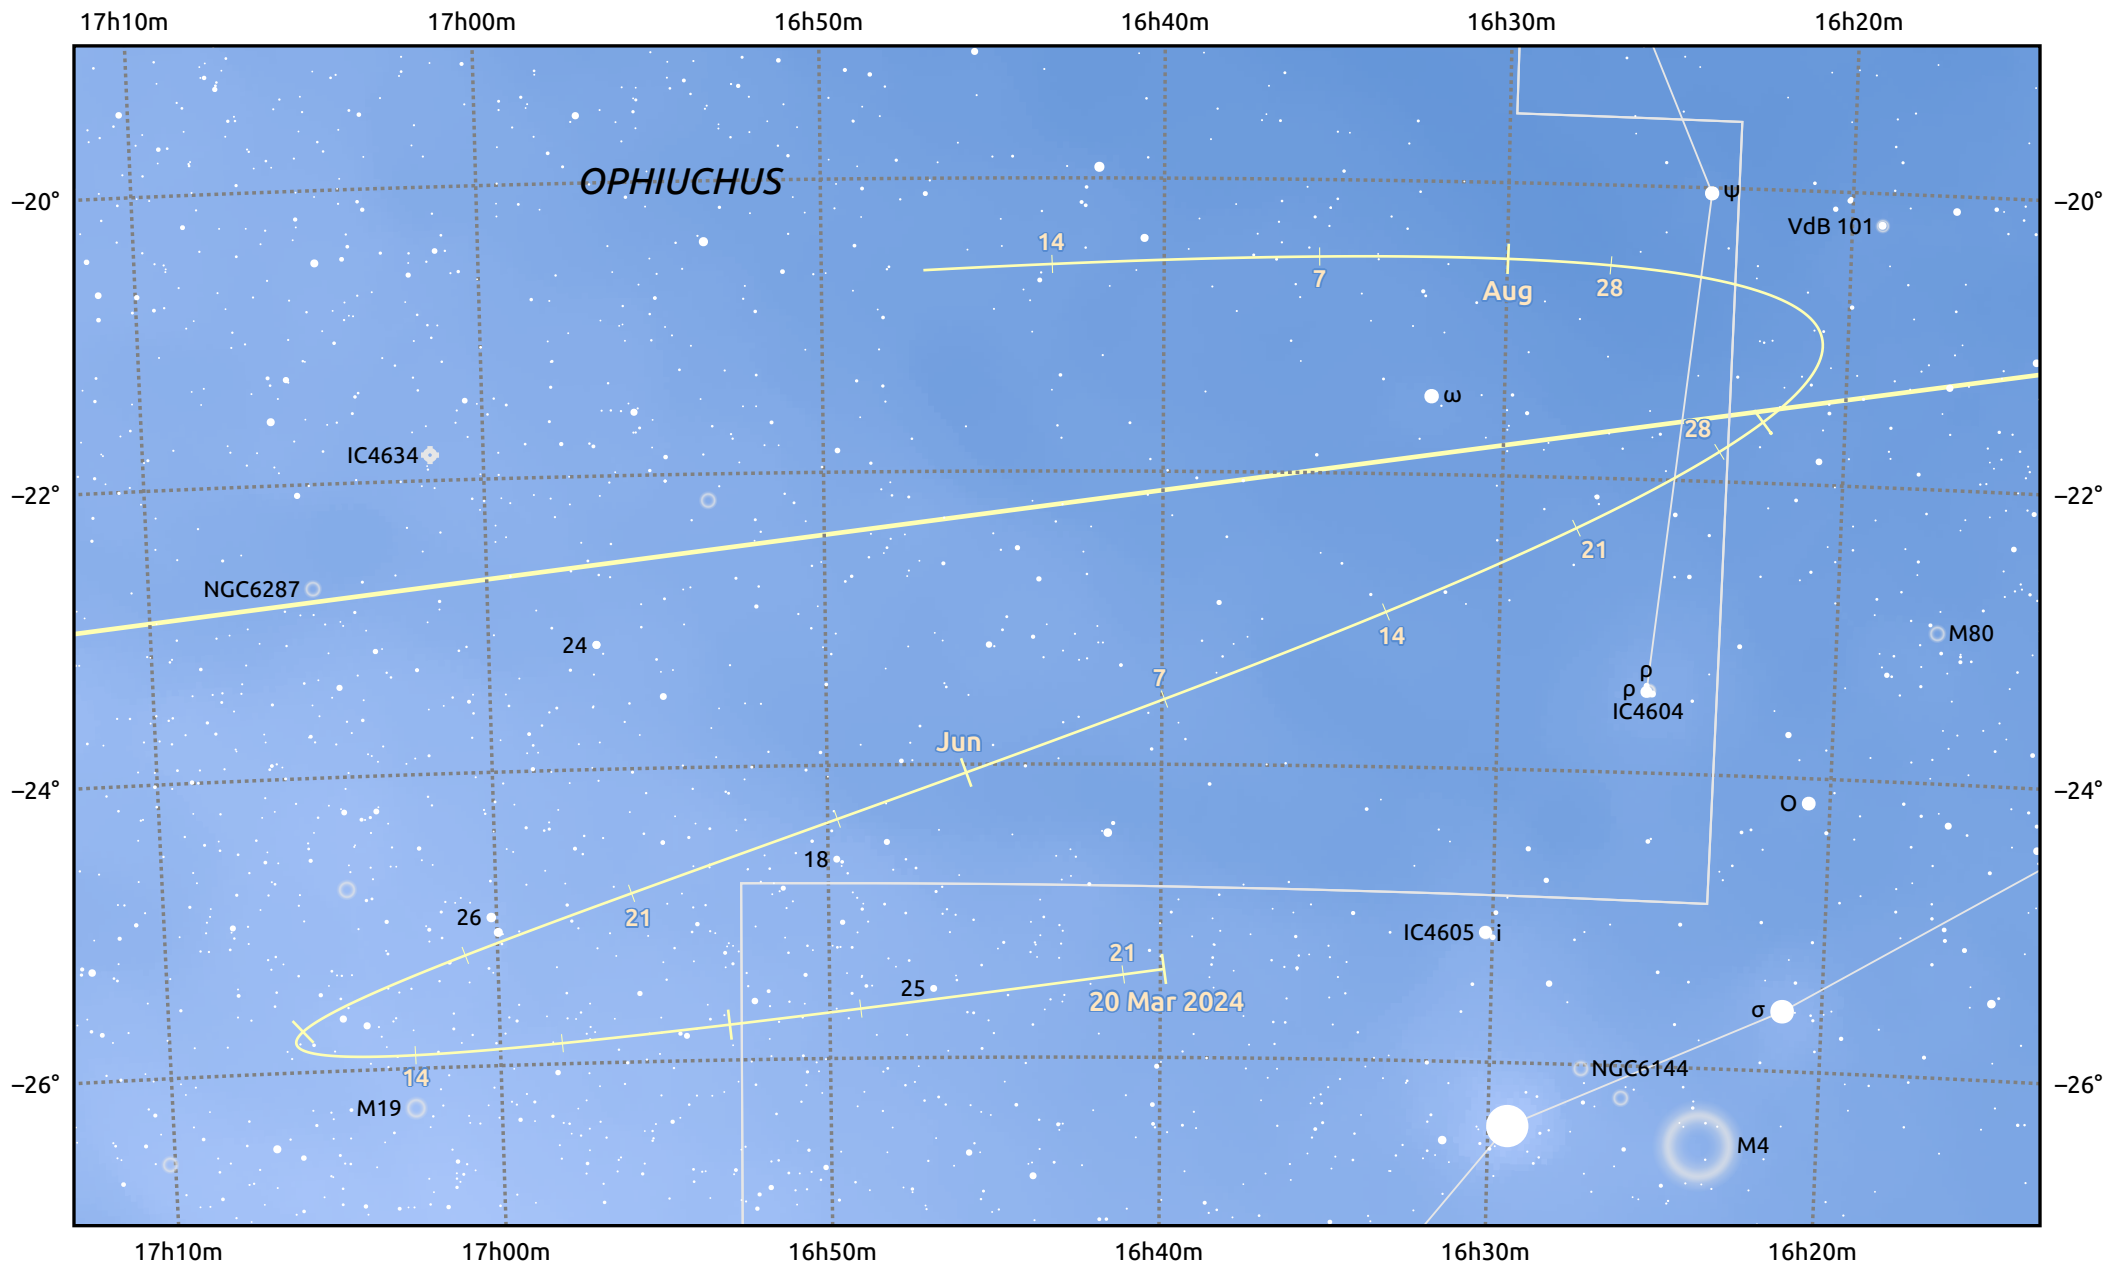

The path of Asteroid 43 Ariadne around opposition on 3 Jun 2024

© Dominic Ford 2011–2025. Date markers placed at midnight UTC. Downloaded from <https://in-the-sky.org>

Magnitude scale: 11.0 10.0 9.0 8.0 7.0 6.0 5.0 4.0 3.0 2.0

1.0

Ecliptic Plane

Galaxy Bright nebula Open cluster Globular cluster Planetary nebula

Date	Mag	Phase
2024 Apr 1	11.2	94%
2024 Apr 27	10.4	97%
2024 May 1	10.3	97%
2024 May 27	9.4	100%
2024 Jun 1	9.2	100%
2024 Jul 1	10.0	98%
2024 Jul 18	10.4	95%
2024 Aug 1	10.7	94%