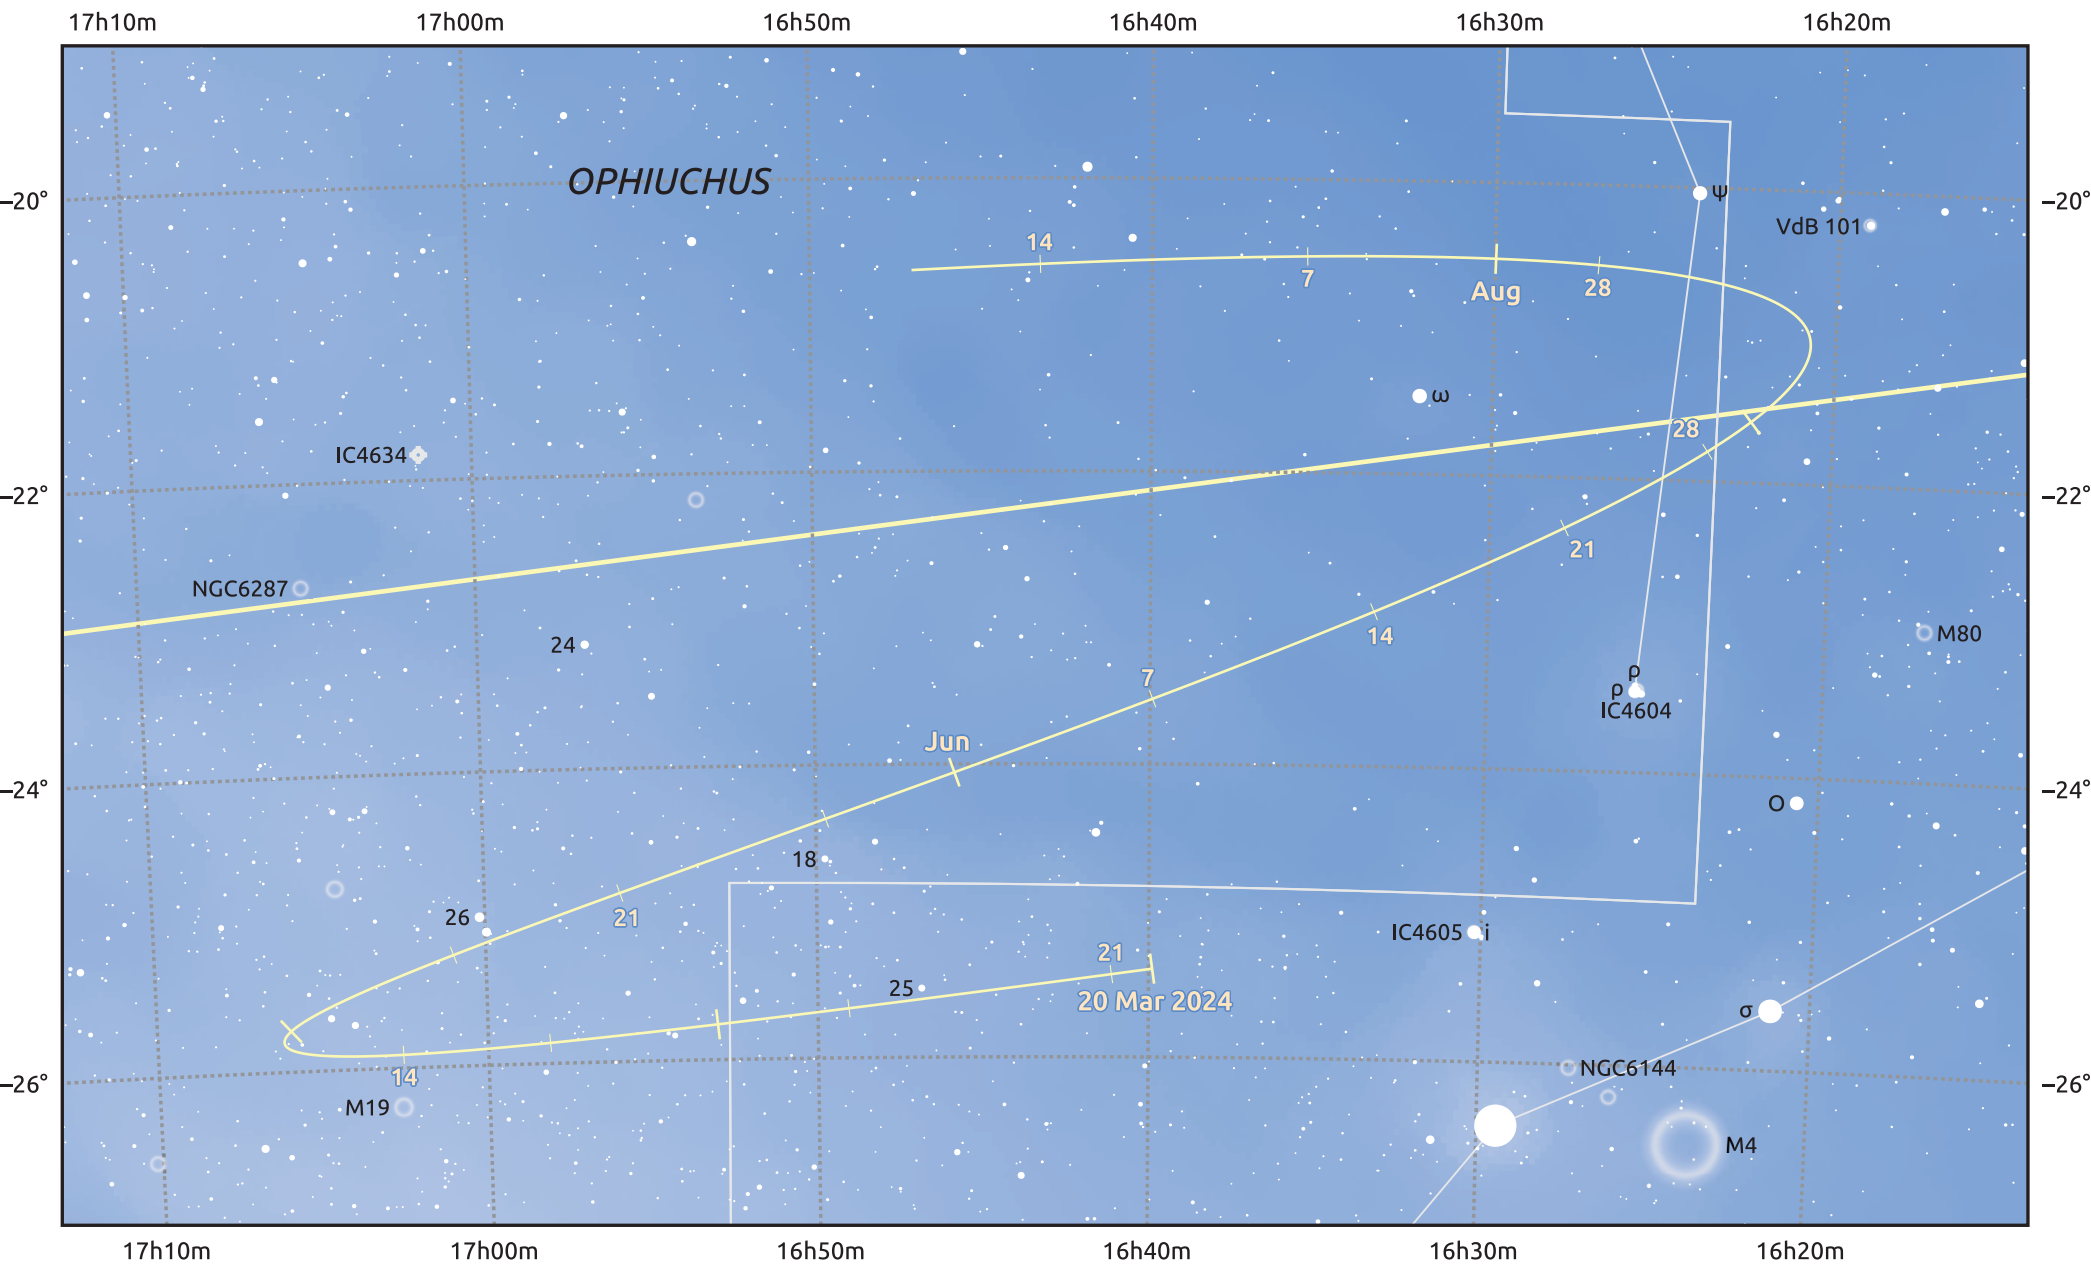

The path of Asteroid 43 Ariadne around opposition on 3 Jun 2024

© Dominic Ford 2011–2025. Date markers placed at midnight UTC. Downloaded from <https://in-the-sky.org>

Magnitude scale: 11.0 10.0 9.0 8.0 7.0 6.0 5.0 4.0 3.0 2.0

1.0

Ecliptic Plane

Galaxy Bright nebula Open cluster Globular cluster Planetary nebula

Date	Mag	Phase
2024 Apr 1	11.2	94%
2024 Apr 27	10.4	97%
2024 May 1	10.3	97%
2024 May 27	9.4	100%
2024 Jun 1	9.2	100%
2024 Jul 1	10.0	98%
2024 Jul 18	10.4	95%
2024 Aug 1	10.7	94%