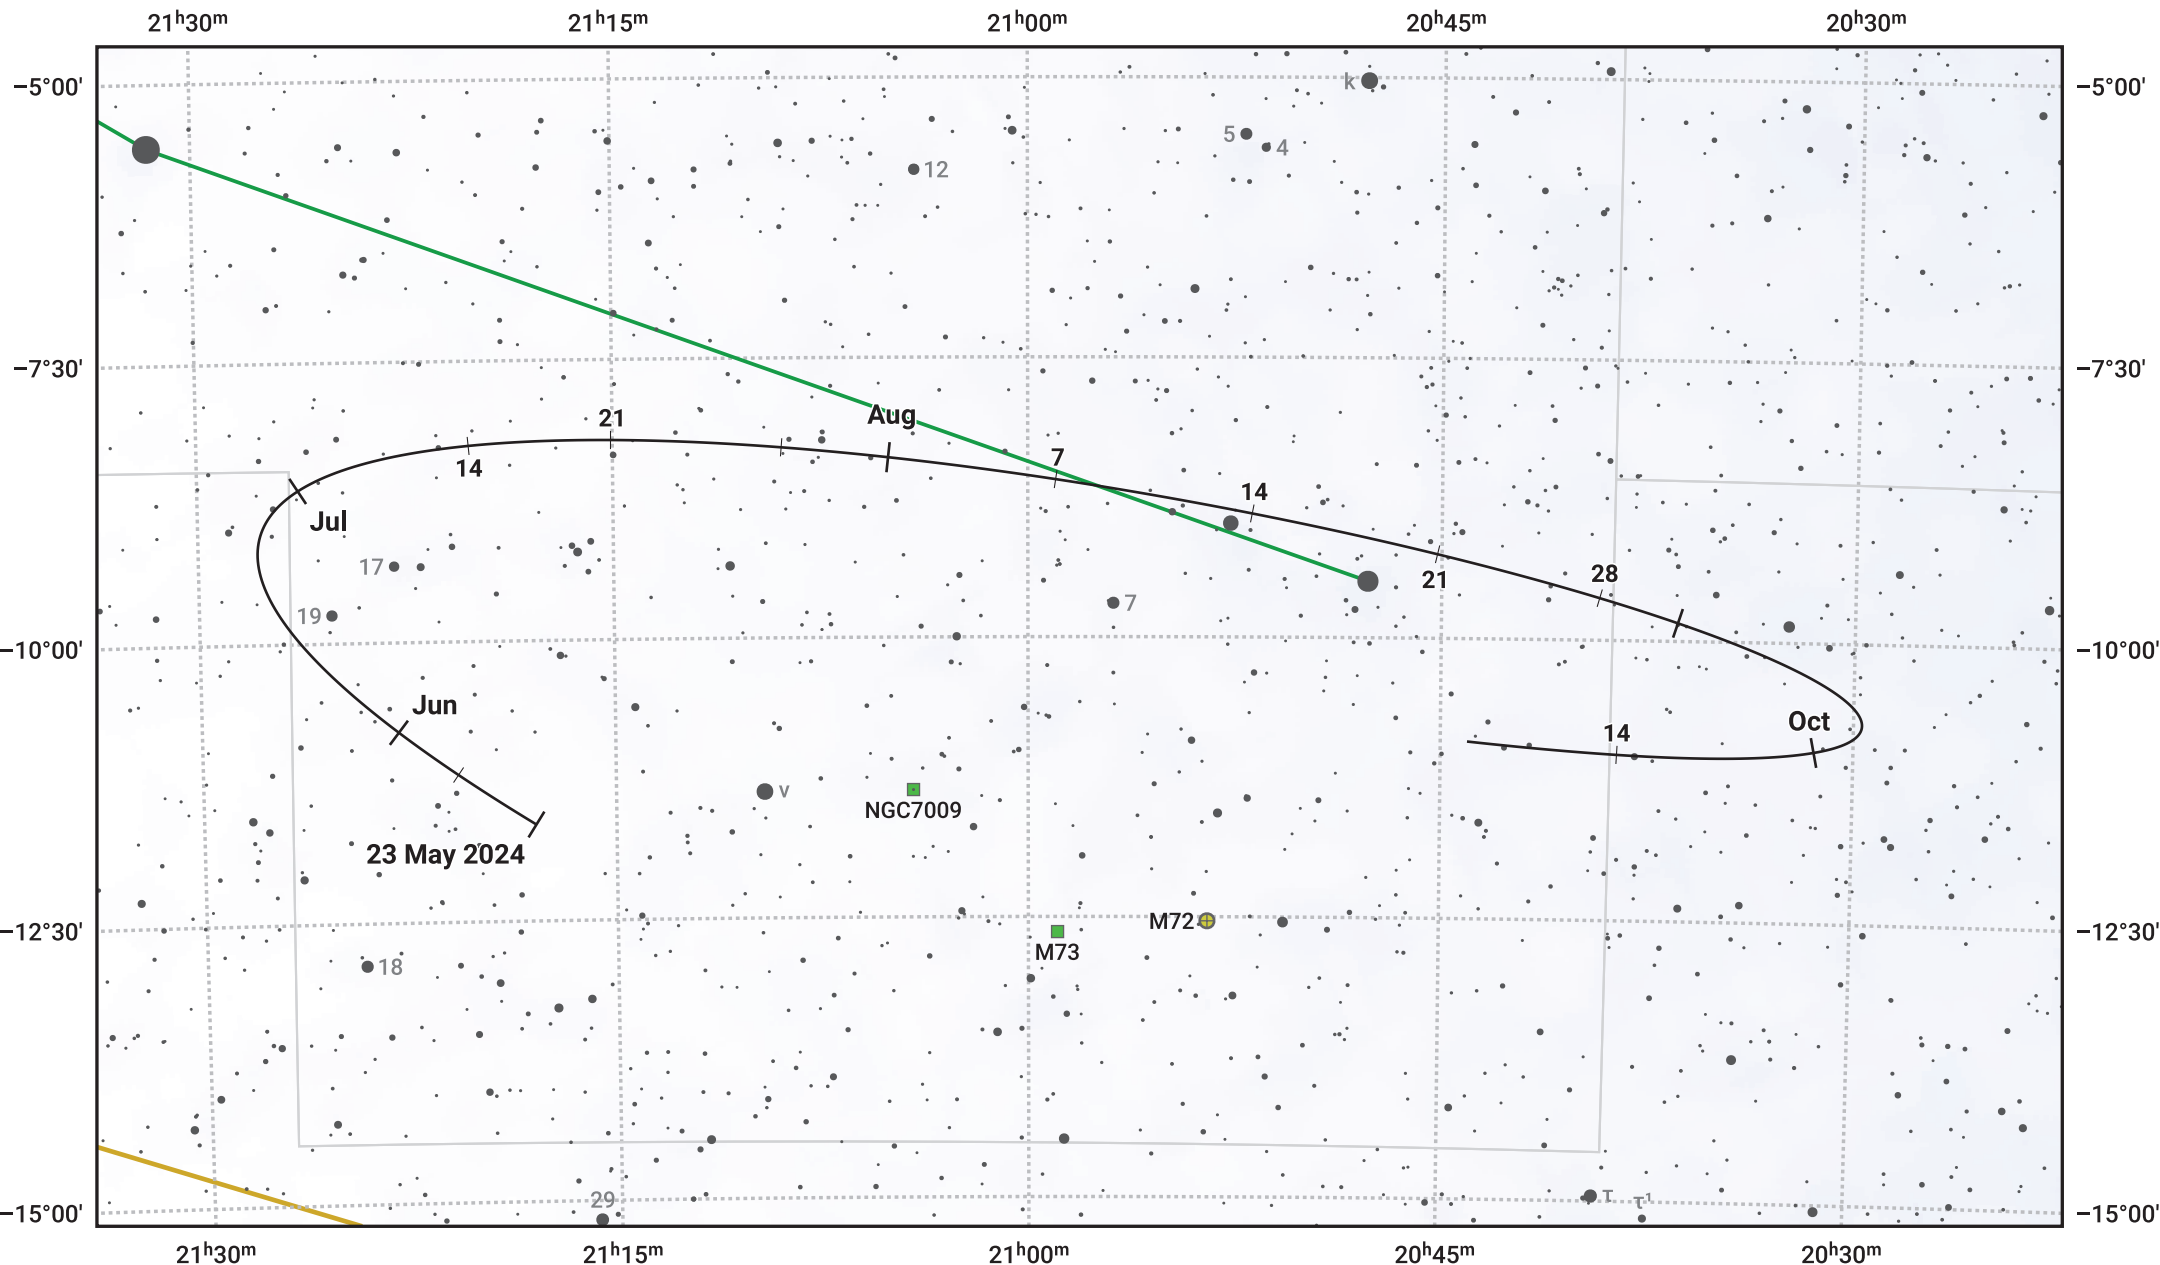

The path of Asteroid 7 Iris around opposition on 6 Aug 2024

Magnitude scale: 10.0 9.0 8.0 7.0 6.0 5.0 4.0 3.0 2.0

— Ecliptic Plane

- Galaxy
- Bright nebula
- Open cluster
- Globular cluster

Date	Mag	Phase
2024 Jun 1	10.0	96%
2024 Jul 1	9.3	98%
2024 Jul 4	9.2	98%
2024 Aug 1	8.4	100%
2024 Sep 1	8.7	99%
2024 Oct 1	9.2	96%