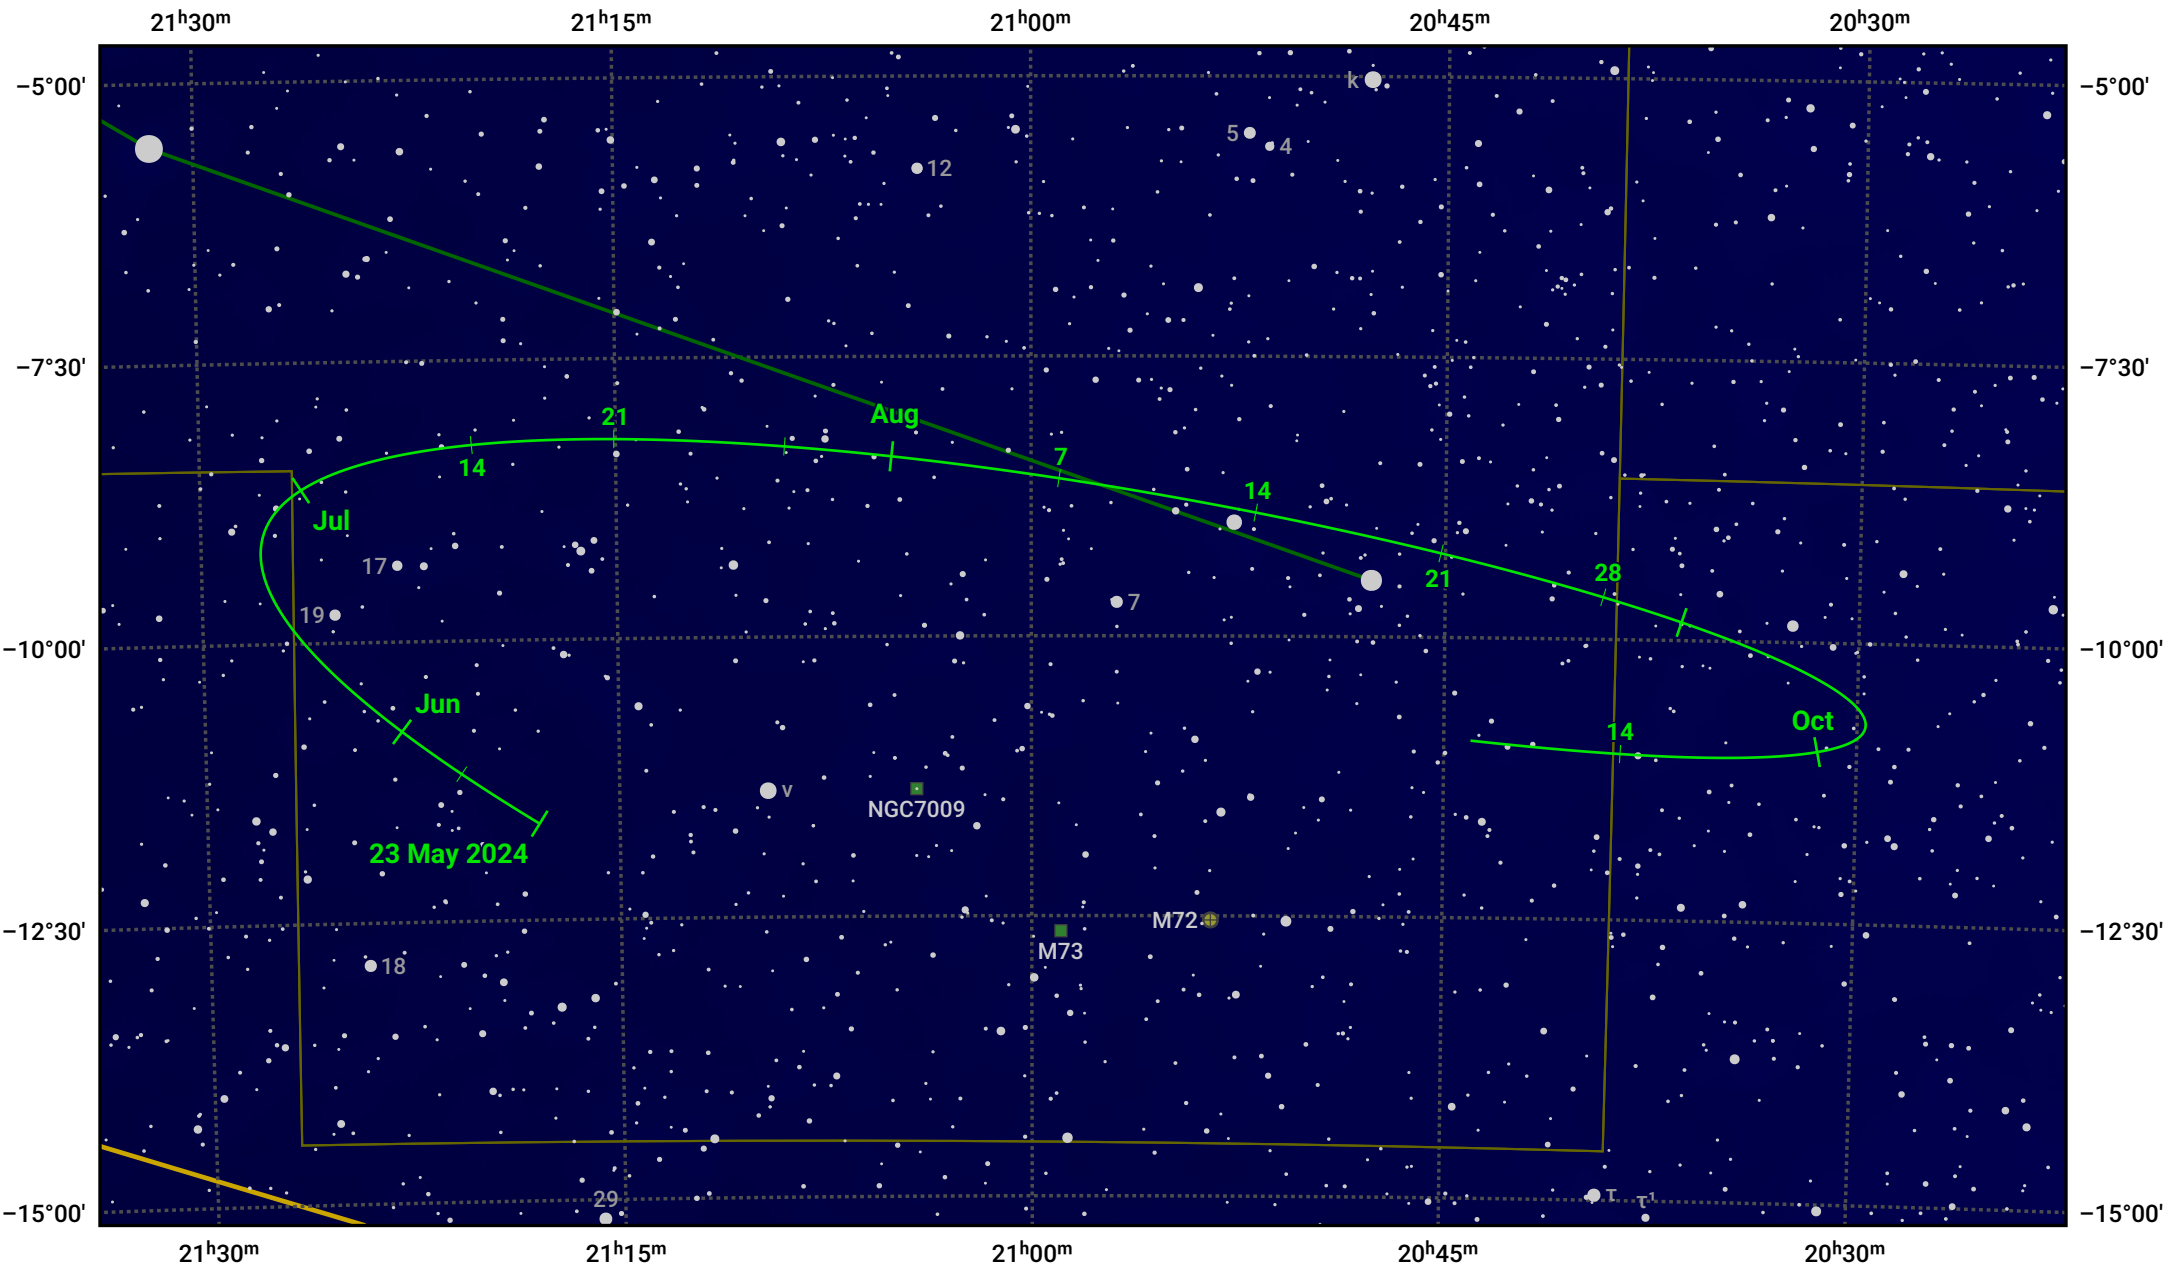

# The path of Asteroid 7 Iris around opposition on 6 Aug 2024

© Dominic Ford 2011–2024. Date markers placed at midnight UTC. Downloaded from <https://in-the-sky.org>

Magnitude scale: 10.0 9.0 8.0 7.0 6.0 5.0 4.0 3.0 2.0

— Ecliptic Plane

Galaxy Bright nebula Open cluster Globular cluster

Date	Mag	Phase
2024 Jun 1	10.0	96%
2024 Jul 1	9.3	98%
2024 Jul 4	9.2	98%
2024 Aug 1	8.4	100%
2024 Sep 1	8.7	99%
2024 Oct 1	9.2	96%