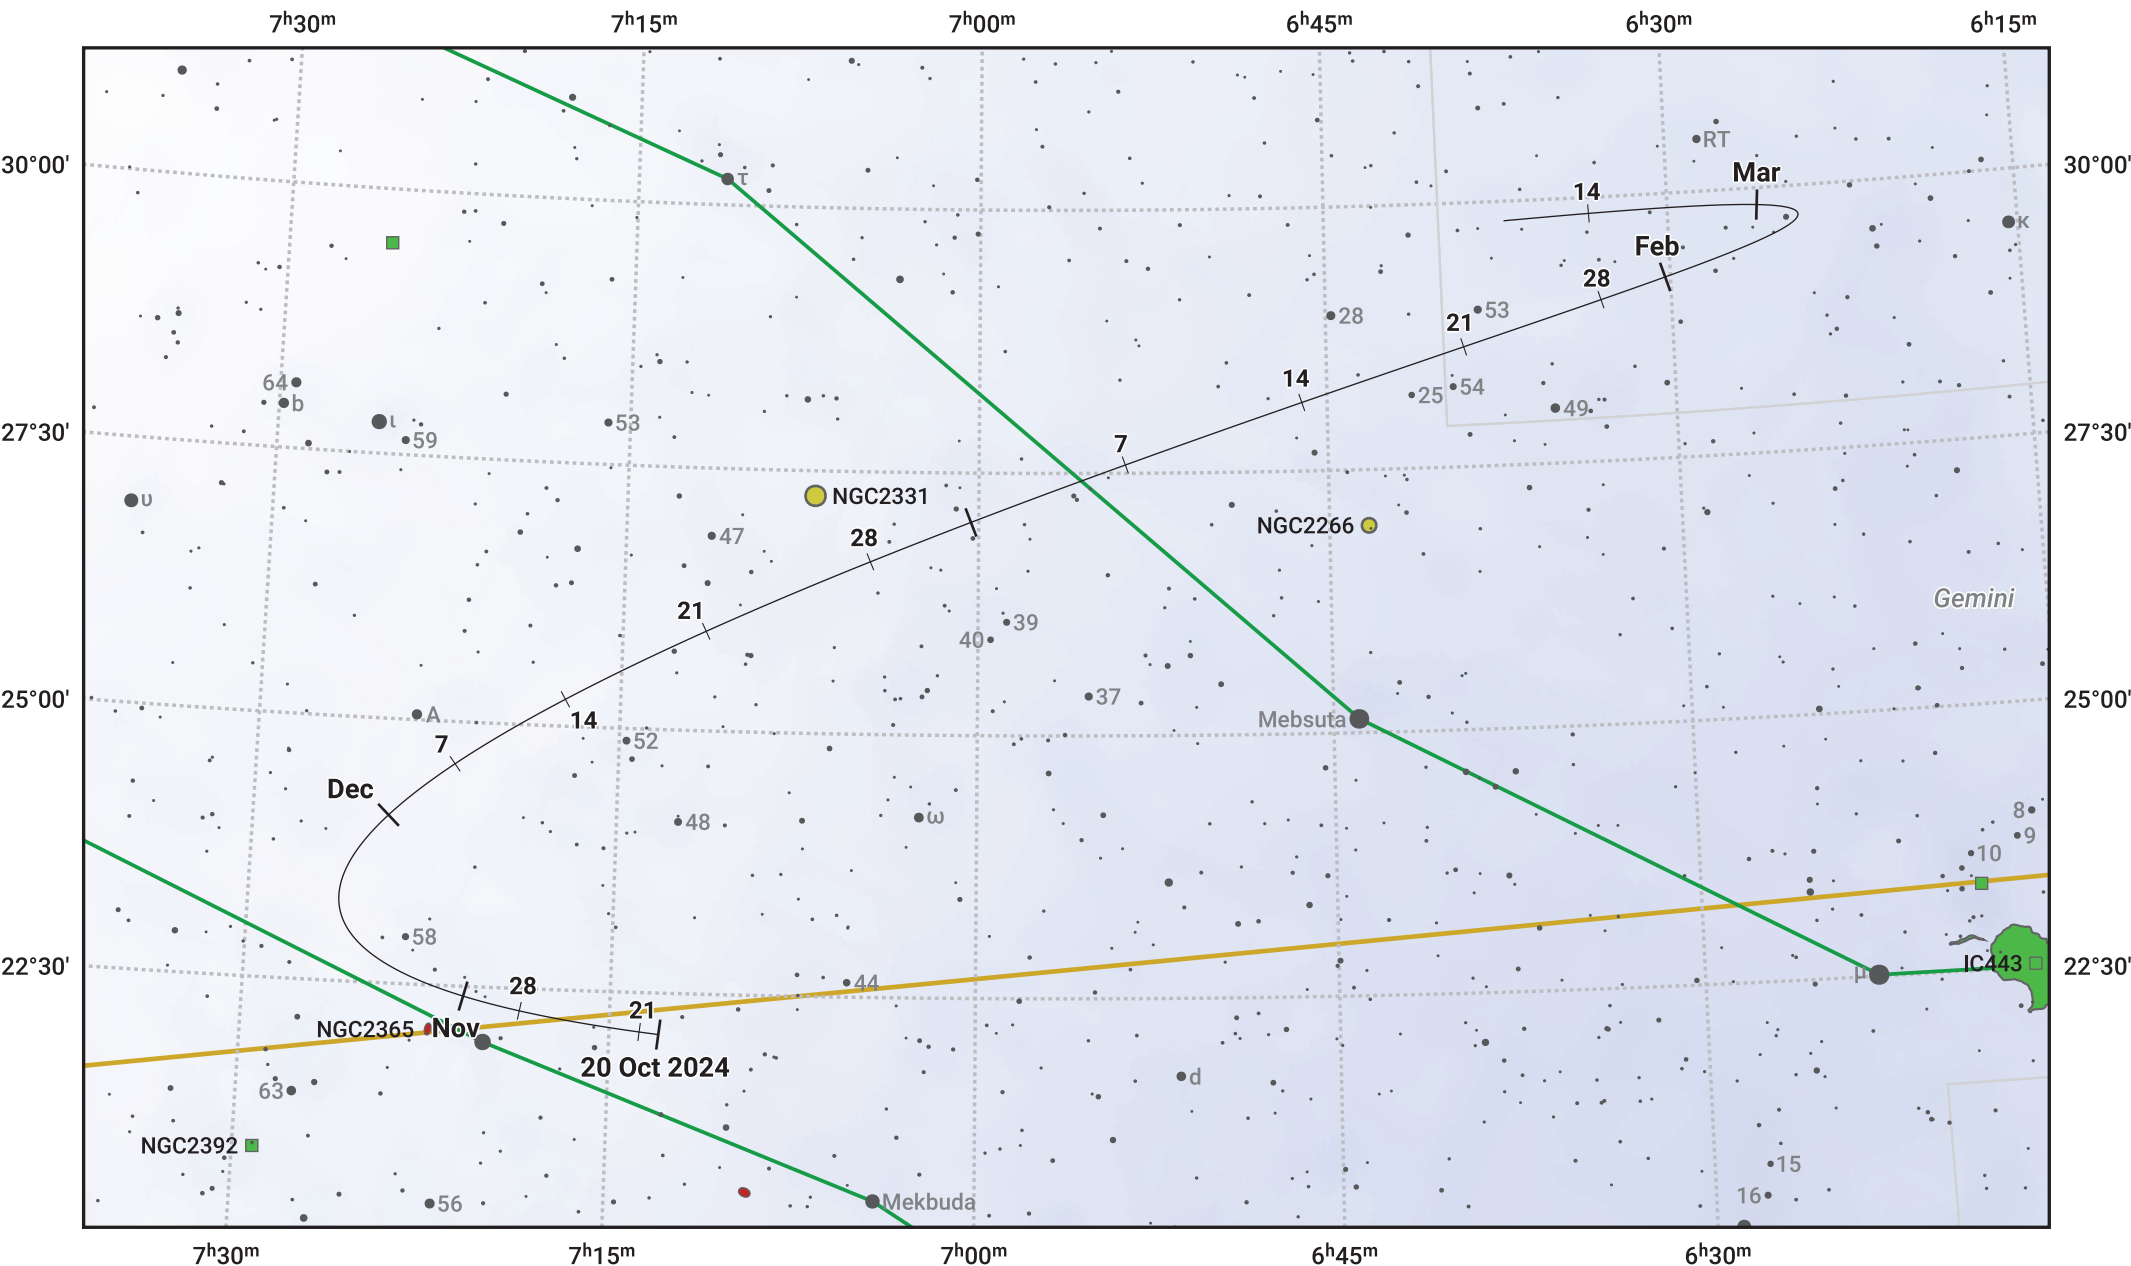

# The path of Asteroid 14 Irene around opposition on 3 Jan 2025

© Dominic Ford 2011–2024. Date markers placed at midnight UTC. Downloaded from <https://in-the-sky.org>

Magnitude scale: ● 9.0 ● 8.0 ● 7.0 ● 6.0 ● 5.0 ● 4.0 ● 3.0 ● 2.0

— Ecliptic Plane

● Galaxy ● Bright nebula ● Open cluster ● Globular cluster

Date	Mag	Phase
2024 Nov 1	11.2	97%
2024 Dec 1	10.5	98%
2024 Dec 4	10.4	99%
2025 Jan 1	9.6	100%
2025 Feb 1	10.2	99%
2025 Mar 1	10.7	96%