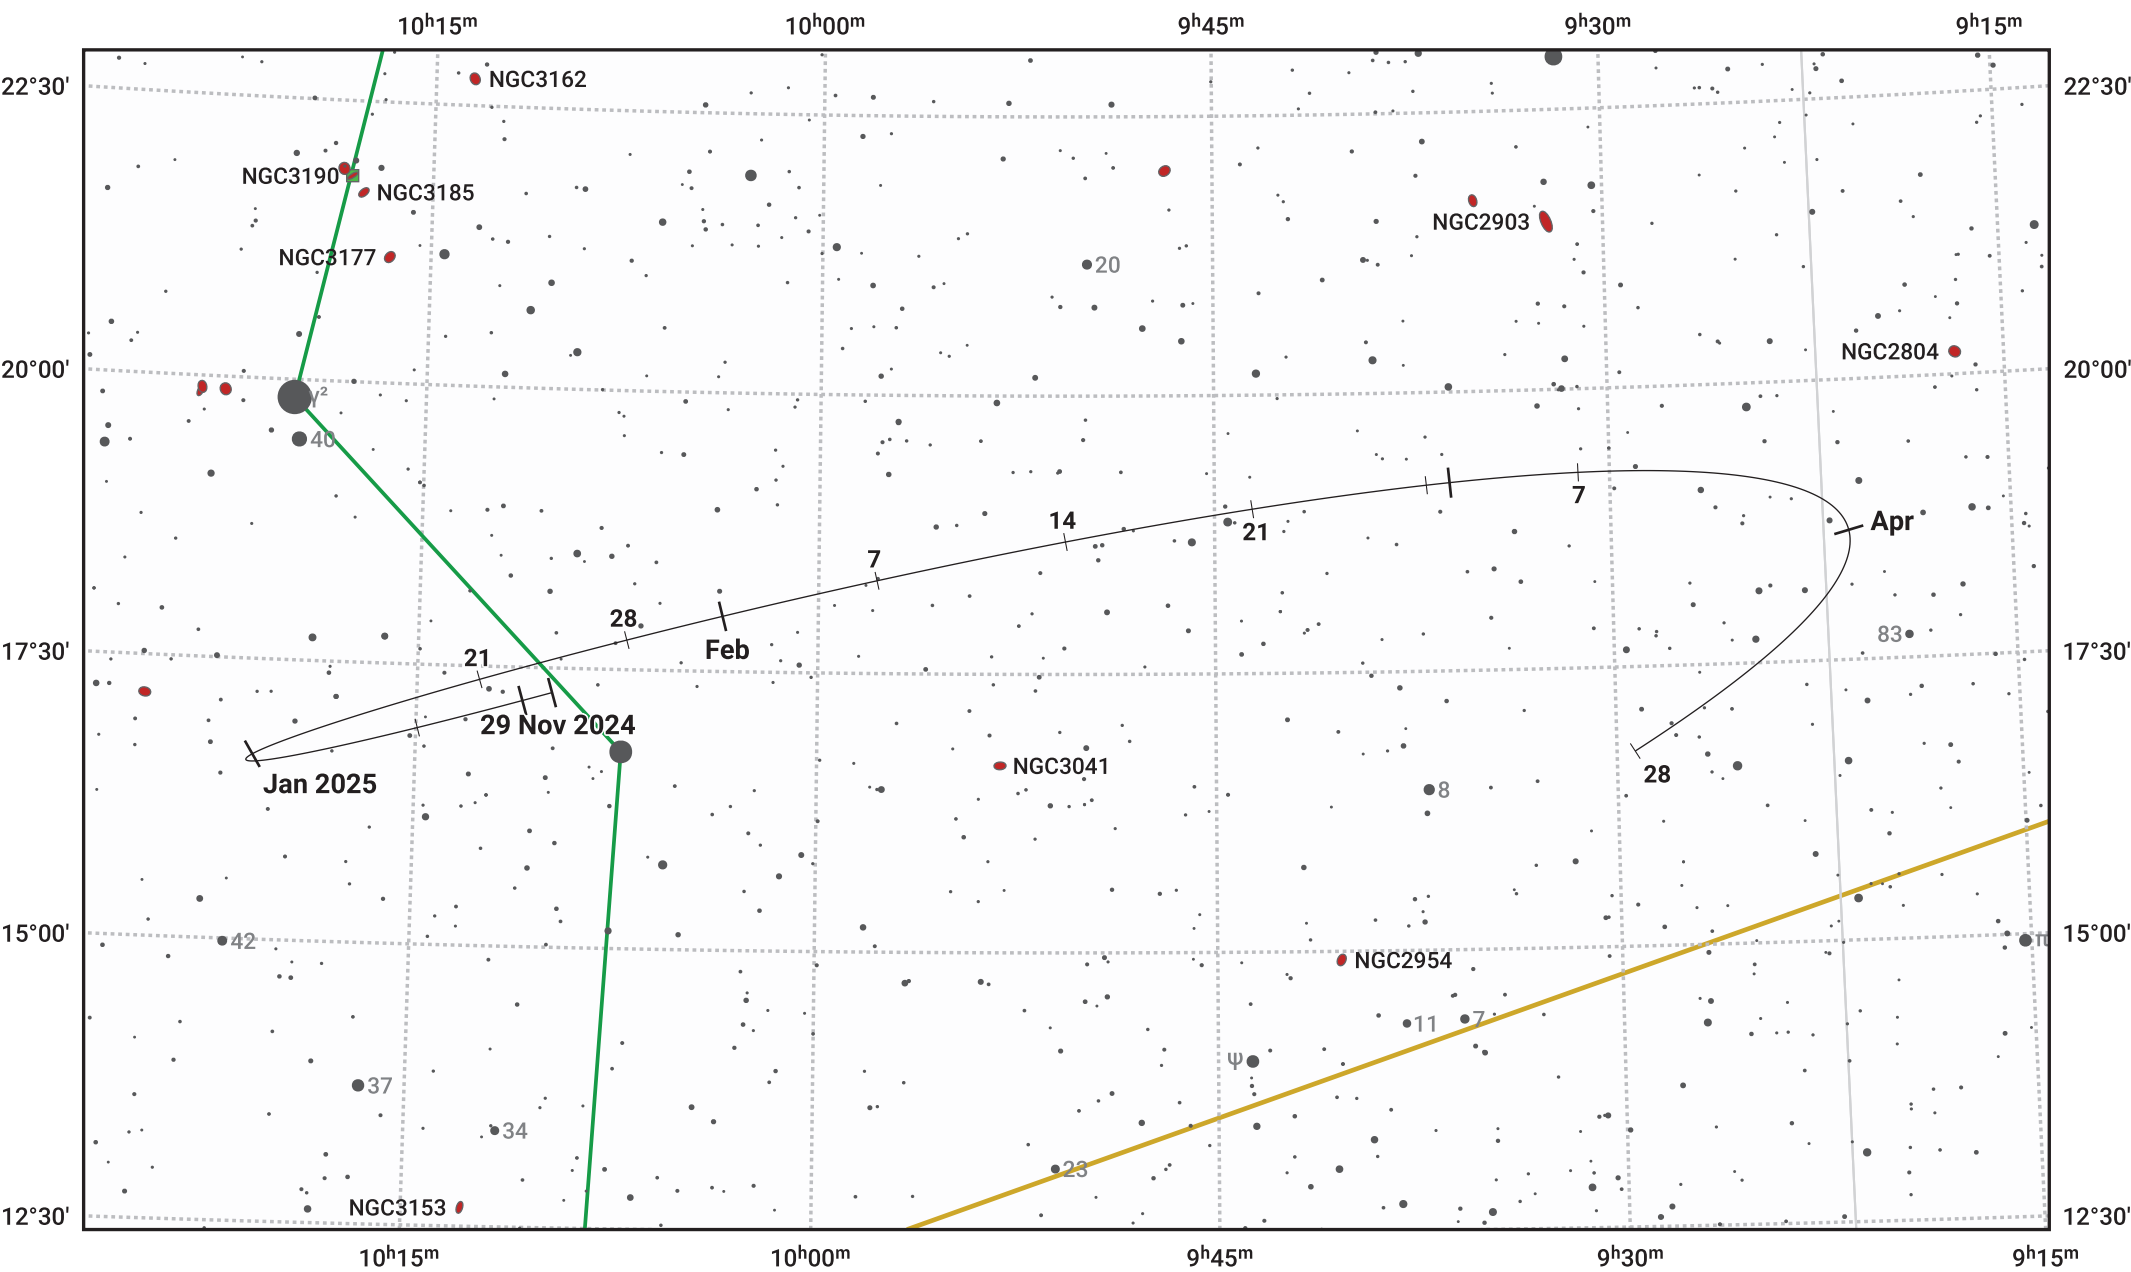

# The path of Asteroid 29 Amphitrite around opposition on 12 Feb 2025

© Dominic Ford 2011–2024. Date markers placed at midnight UTC. Downloaded from <https://in-the-sky.org>

Magnitude scale: 10.0 9.0 8.0 7.0 6.0 5.0 4.0 3.0 2.0

— Ecliptic Plane

- Galaxy
- Bright nebula
- Open cluster
- ⊕ Globular cluster

Date	Mag	Phase
2024 Dec 1	10.6	96%
2025 Jan 1	10.1	98%
2025 Jan 22	9.6	99%
2025 Feb 1	9.4	100%
2025 Mar 1	9.6	100%
2025 Apr 1	10.3	97%
2025 Apr 18	10.7	97%