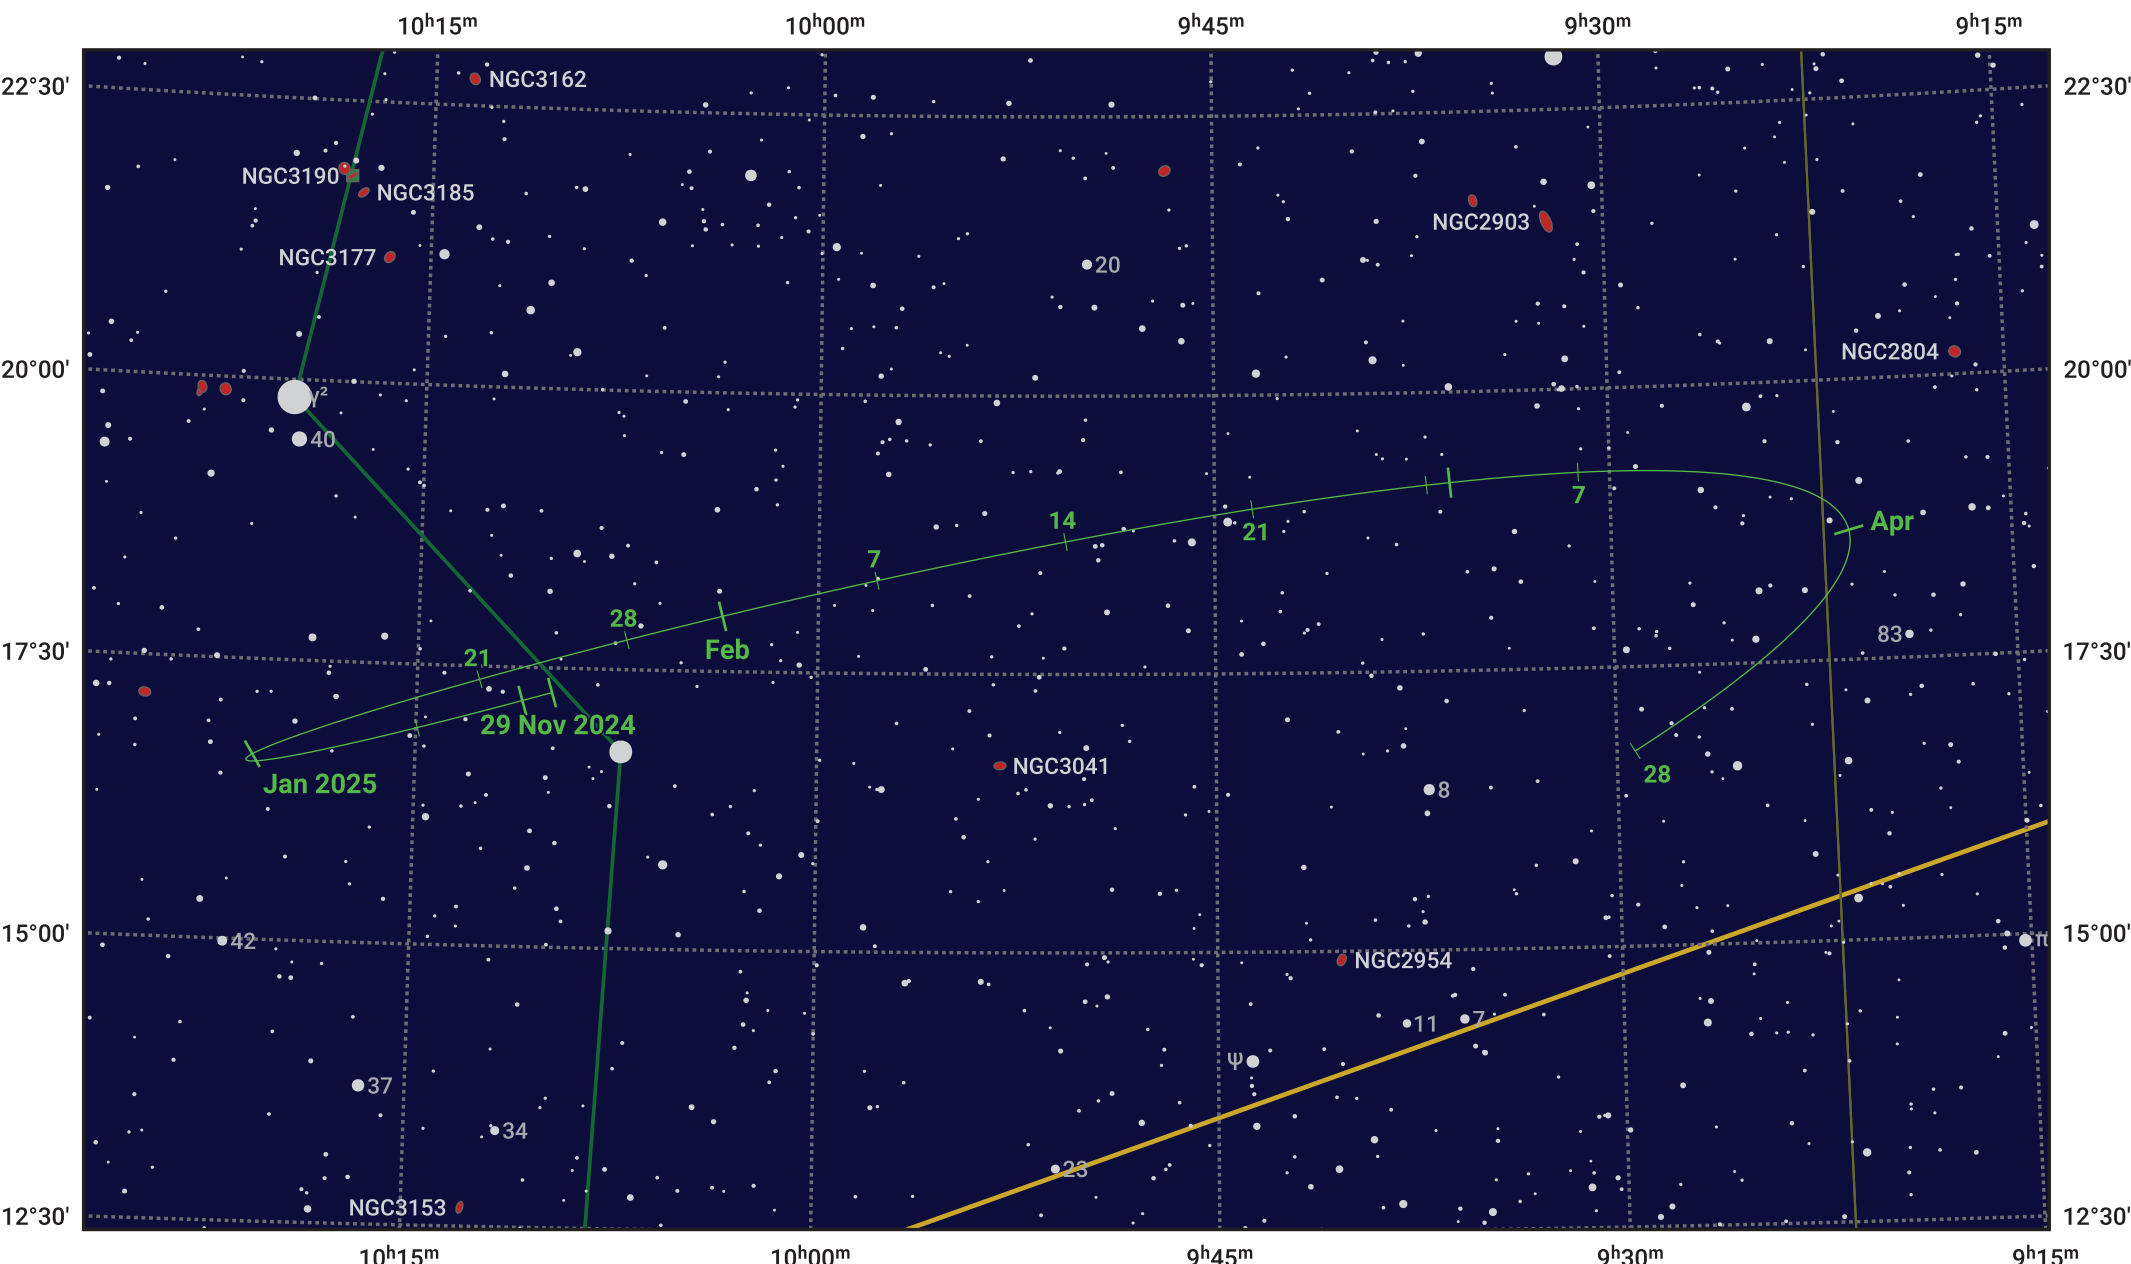

# The path of Asteroid 29 Amphitrite around opposition on 12 Feb 2025

© Dominic Ford 2011–2024. Date markers placed at midnight UTC. Downloaded from <https://in-the-sky.org>

Magnitude scale: 10.0 9.0 8.0 7.0 6.0 5.0 4.0 3.0 2.0

— Ecliptic Plane

- Galaxy
- Bright nebula
- Open cluster
- Globular cluster

Date	Mag	Phase
2024 Dec 1	10.6	96%
2025 Jan 1	10.1	98%
2025 Jan 22	9.6	99%
2025 Feb 1	9.4	100%
2025 Mar 1	9.6	100%
2025 Apr 1	10.3	97%
2025 Apr 18	10.7	97%