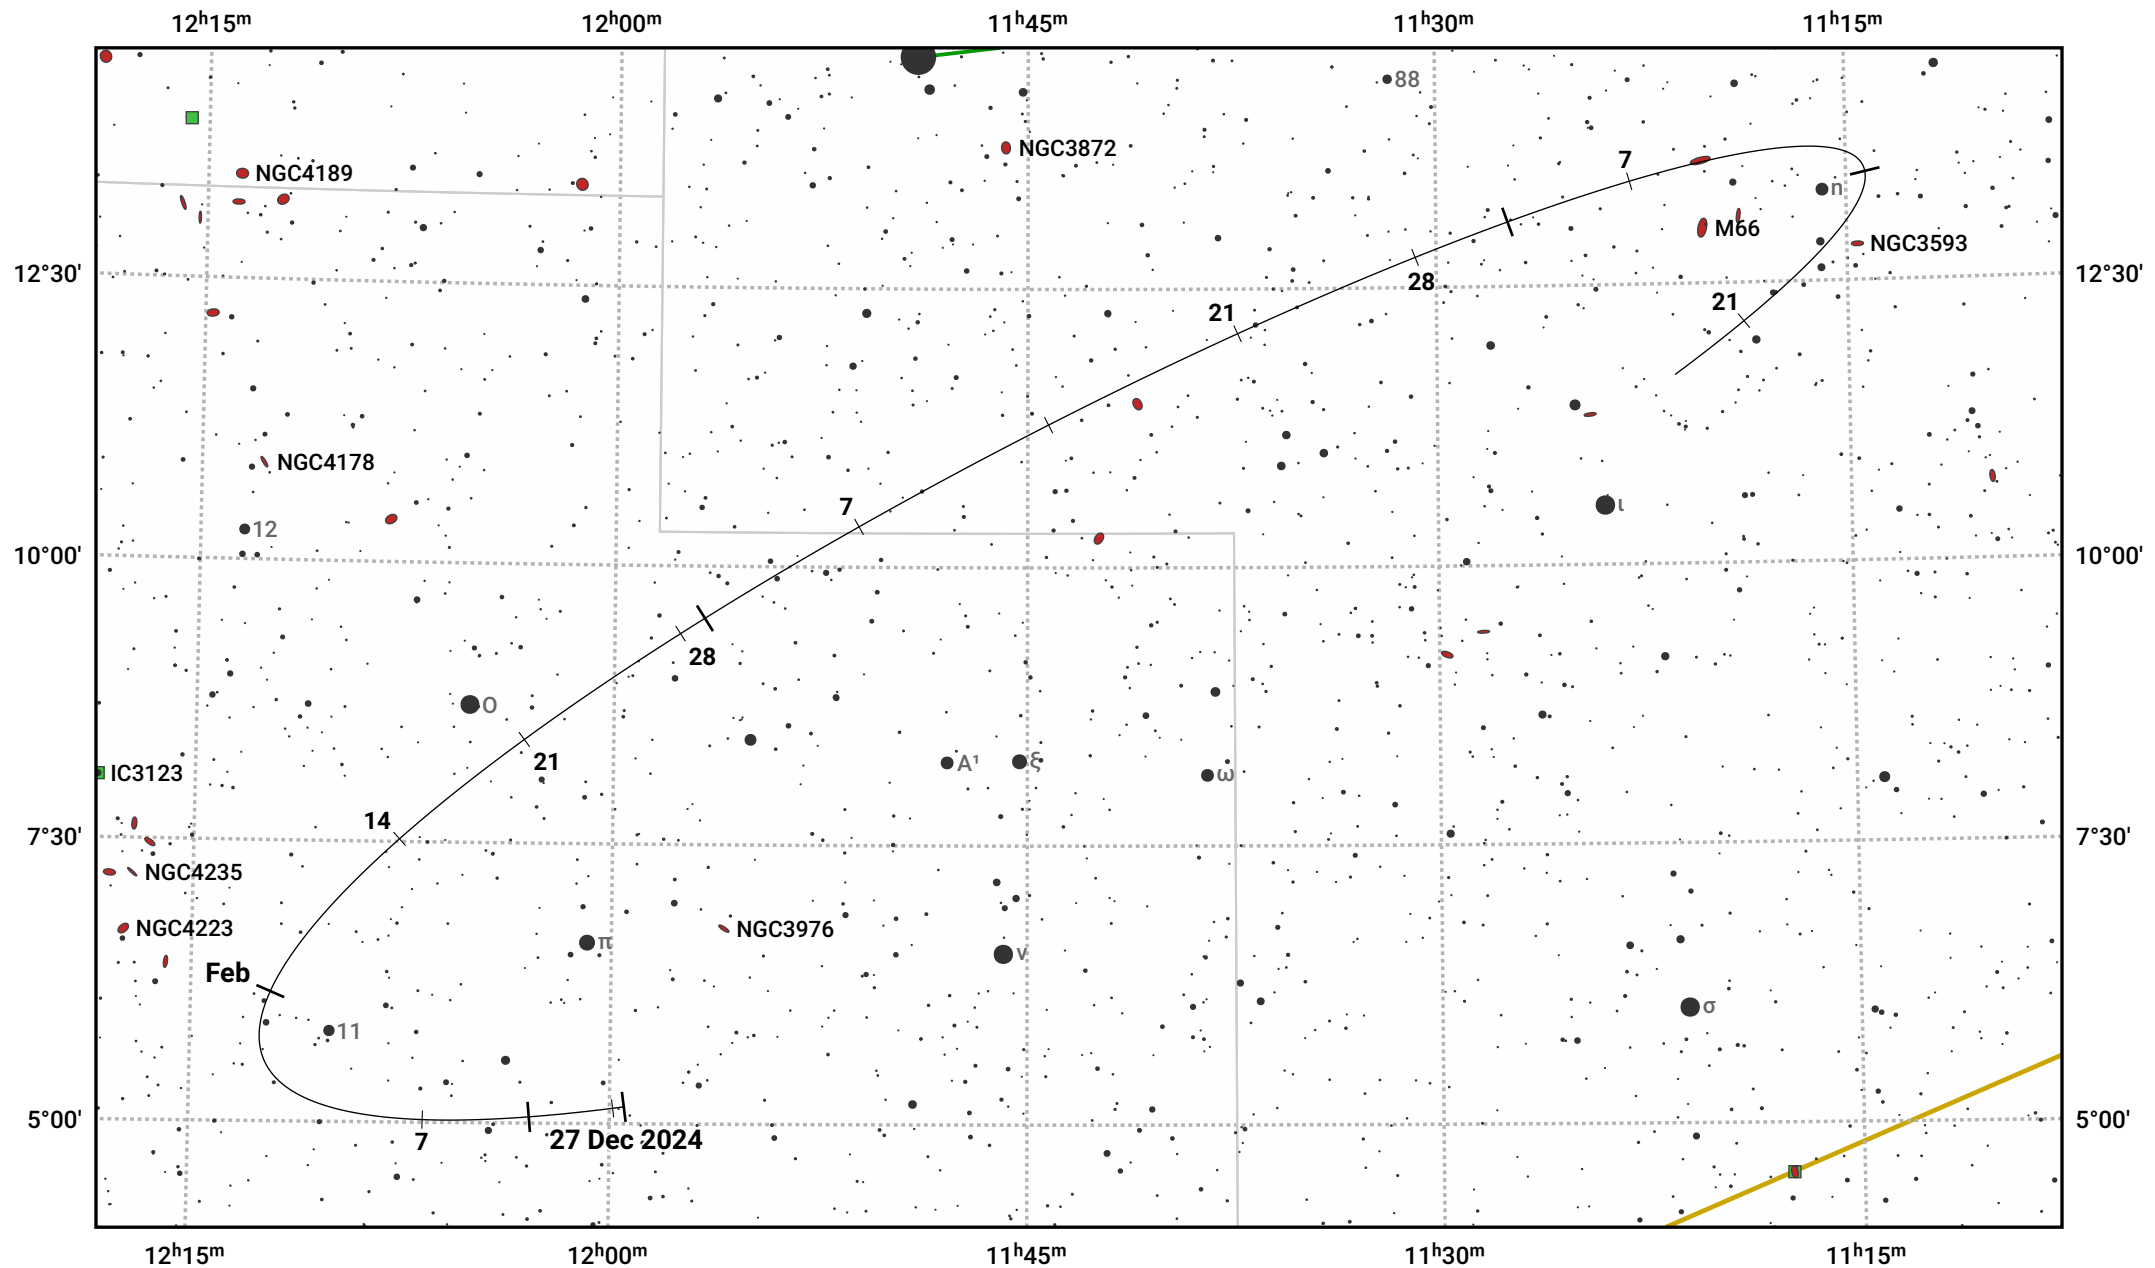

The path of Asteroid 8 Flora around opposition on 12 Mar 2025

© Dominic Ford 2011–2024. Date markers placed at midnight UTC. Downloaded from <https://in-the-sky.org>

Magnitude scale: 11.0 10.0 9.0 8.0 7.0 6.0 5.0 4.0 3.0 2.0

— Ecliptic Plane

Galaxy Bright nebula Open cluster Globular cluster

Date	Mag	Phase
2025 Jan 1	11.0	95%
2025 Feb 1	10.4	98%
2025 Feb 20	10.0	99%
2025 Mar 1	9.8	100%
2025 Apr 1	10.1	99%
2025 May 1	10.8	97%
2025 May 11	11.0	96%