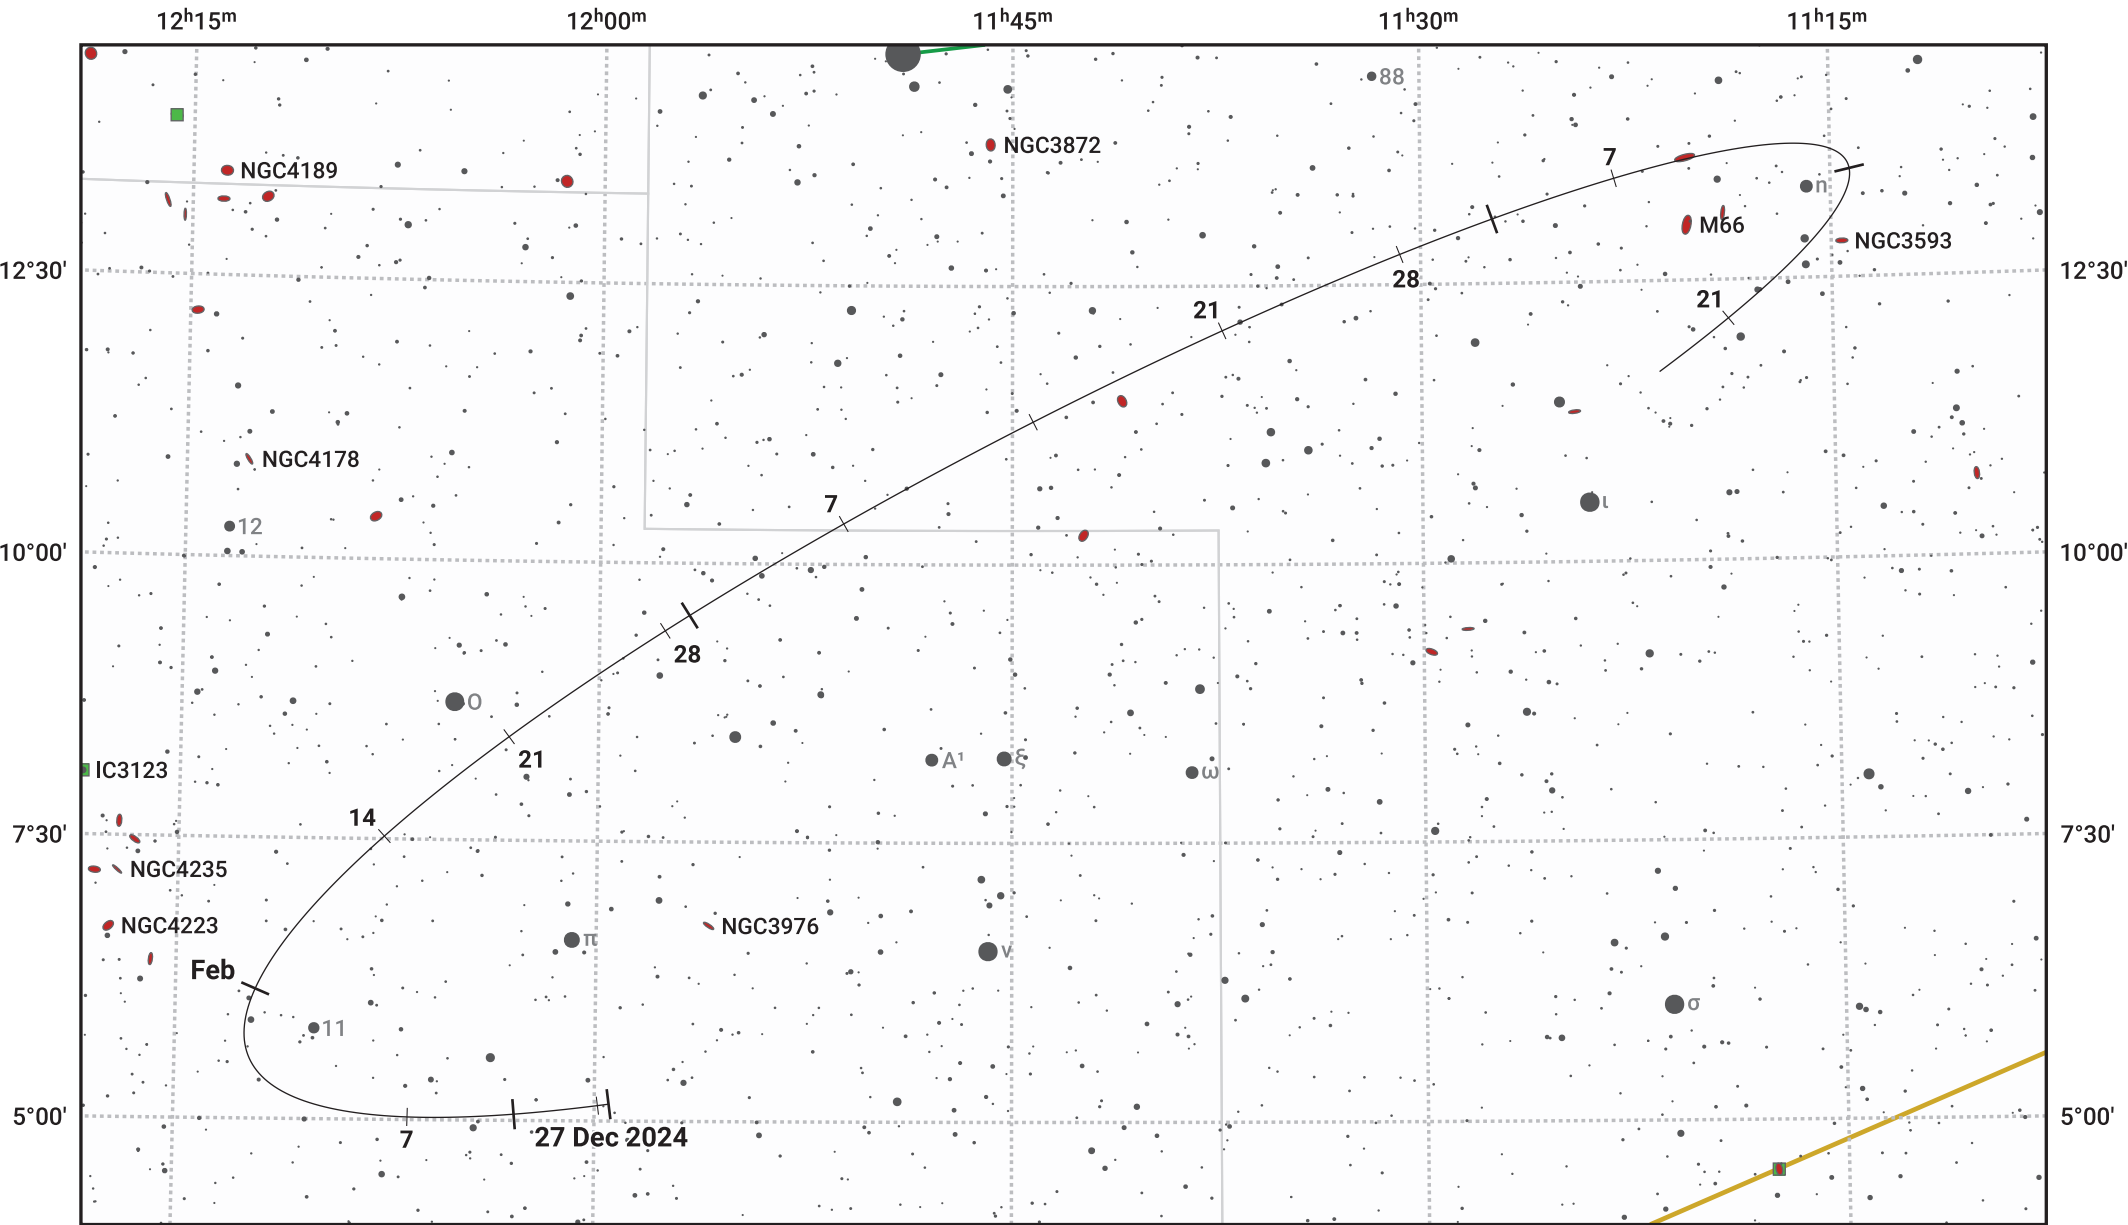

The path of Asteroid 8 Flora around opposition on 12 Mar 2025

© Dominic Ford 2011–2024. Date markers placed at midnight UTC. Downloaded from <https://in-the-sky.org>

Magnitude scale: 11.0 10.0 9.0 8.0 7.0 6.0 5.0 4.0 3.0 2.0

— Ecliptic Plane

- Galaxy
- Bright nebula
- Open cluster
- Globular cluster

Date	Mag	Phase
2025 Jan 1	11.0	95%
2025 Feb 1	10.4	98%
2025 Feb 20	10.0	99%
2025 Mar 1	9.8	100%
2025 Apr 1	10.1	99%
2025 May 1	10.8	97%
2025 May 11	11.0	96%