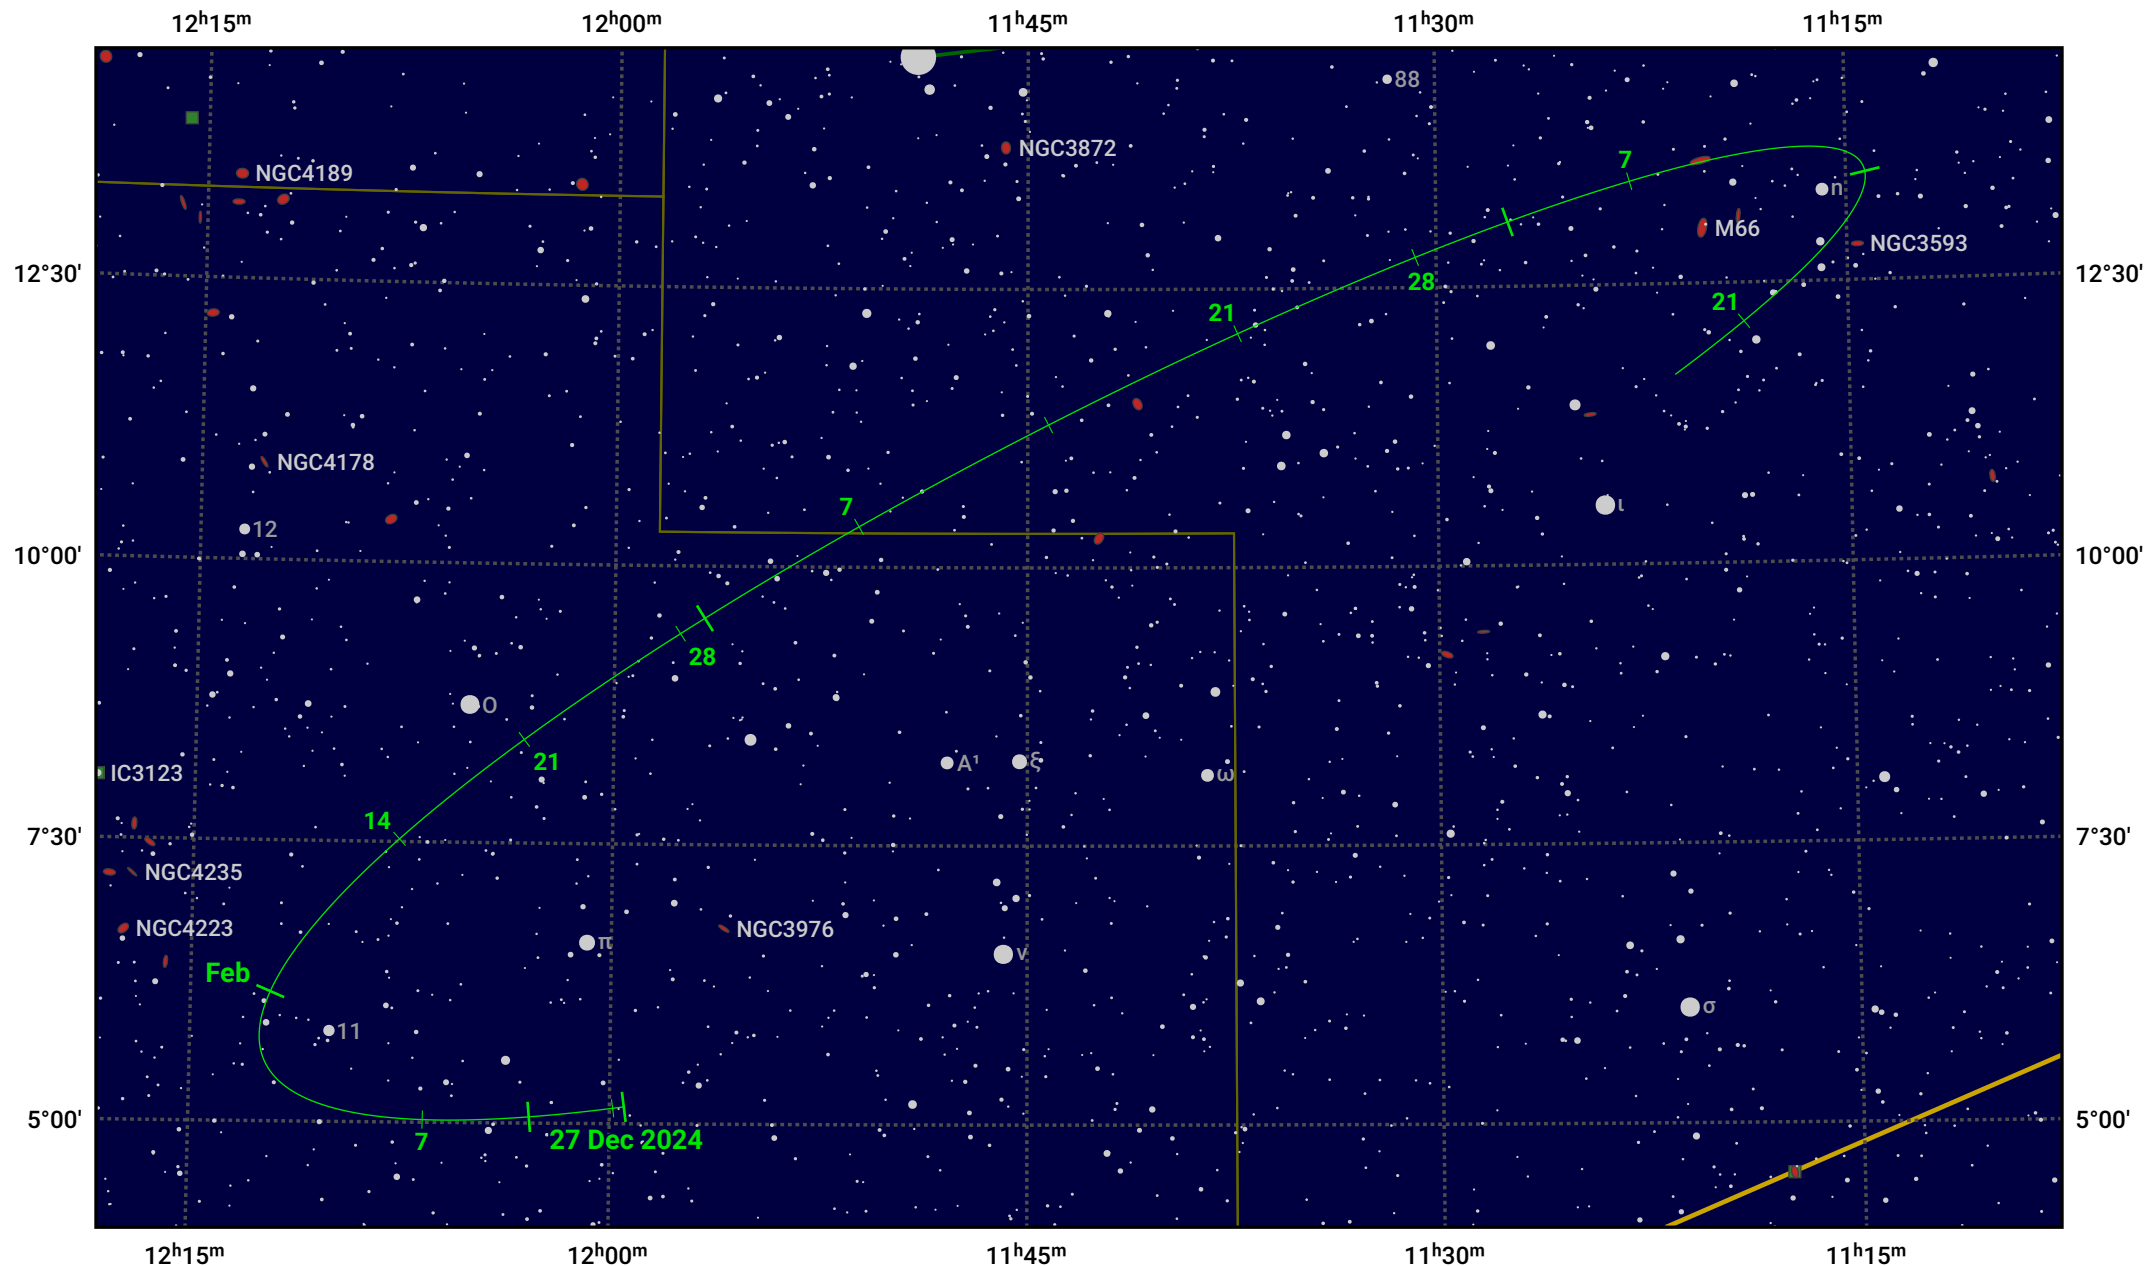

The path of Asteroid 8 Flora around opposition on 12 Mar 2025

© Dominic Ford 2011–2024. Date markers placed at midnight UTC. Downloaded from <https://in-the-sky.org>

Magnitude scale: 11.0 10.0 9.0 8.0 7.0 6.0 5.0 4.0 3.0 2.0

— Ecliptic Plane

- Galaxy
- Bright nebula
- Open cluster
- Globular cluster

Date	Mag	Phase
2025 Jan 1	11.0	95%
2025 Feb 1	10.4	98%
2025 Feb 20	10.0	99%
2025 Mar 1	9.8	100%
2025 Apr 1	10.1	99%
2025 May 1	10.8	97%
2025 May 11	11.0	96%