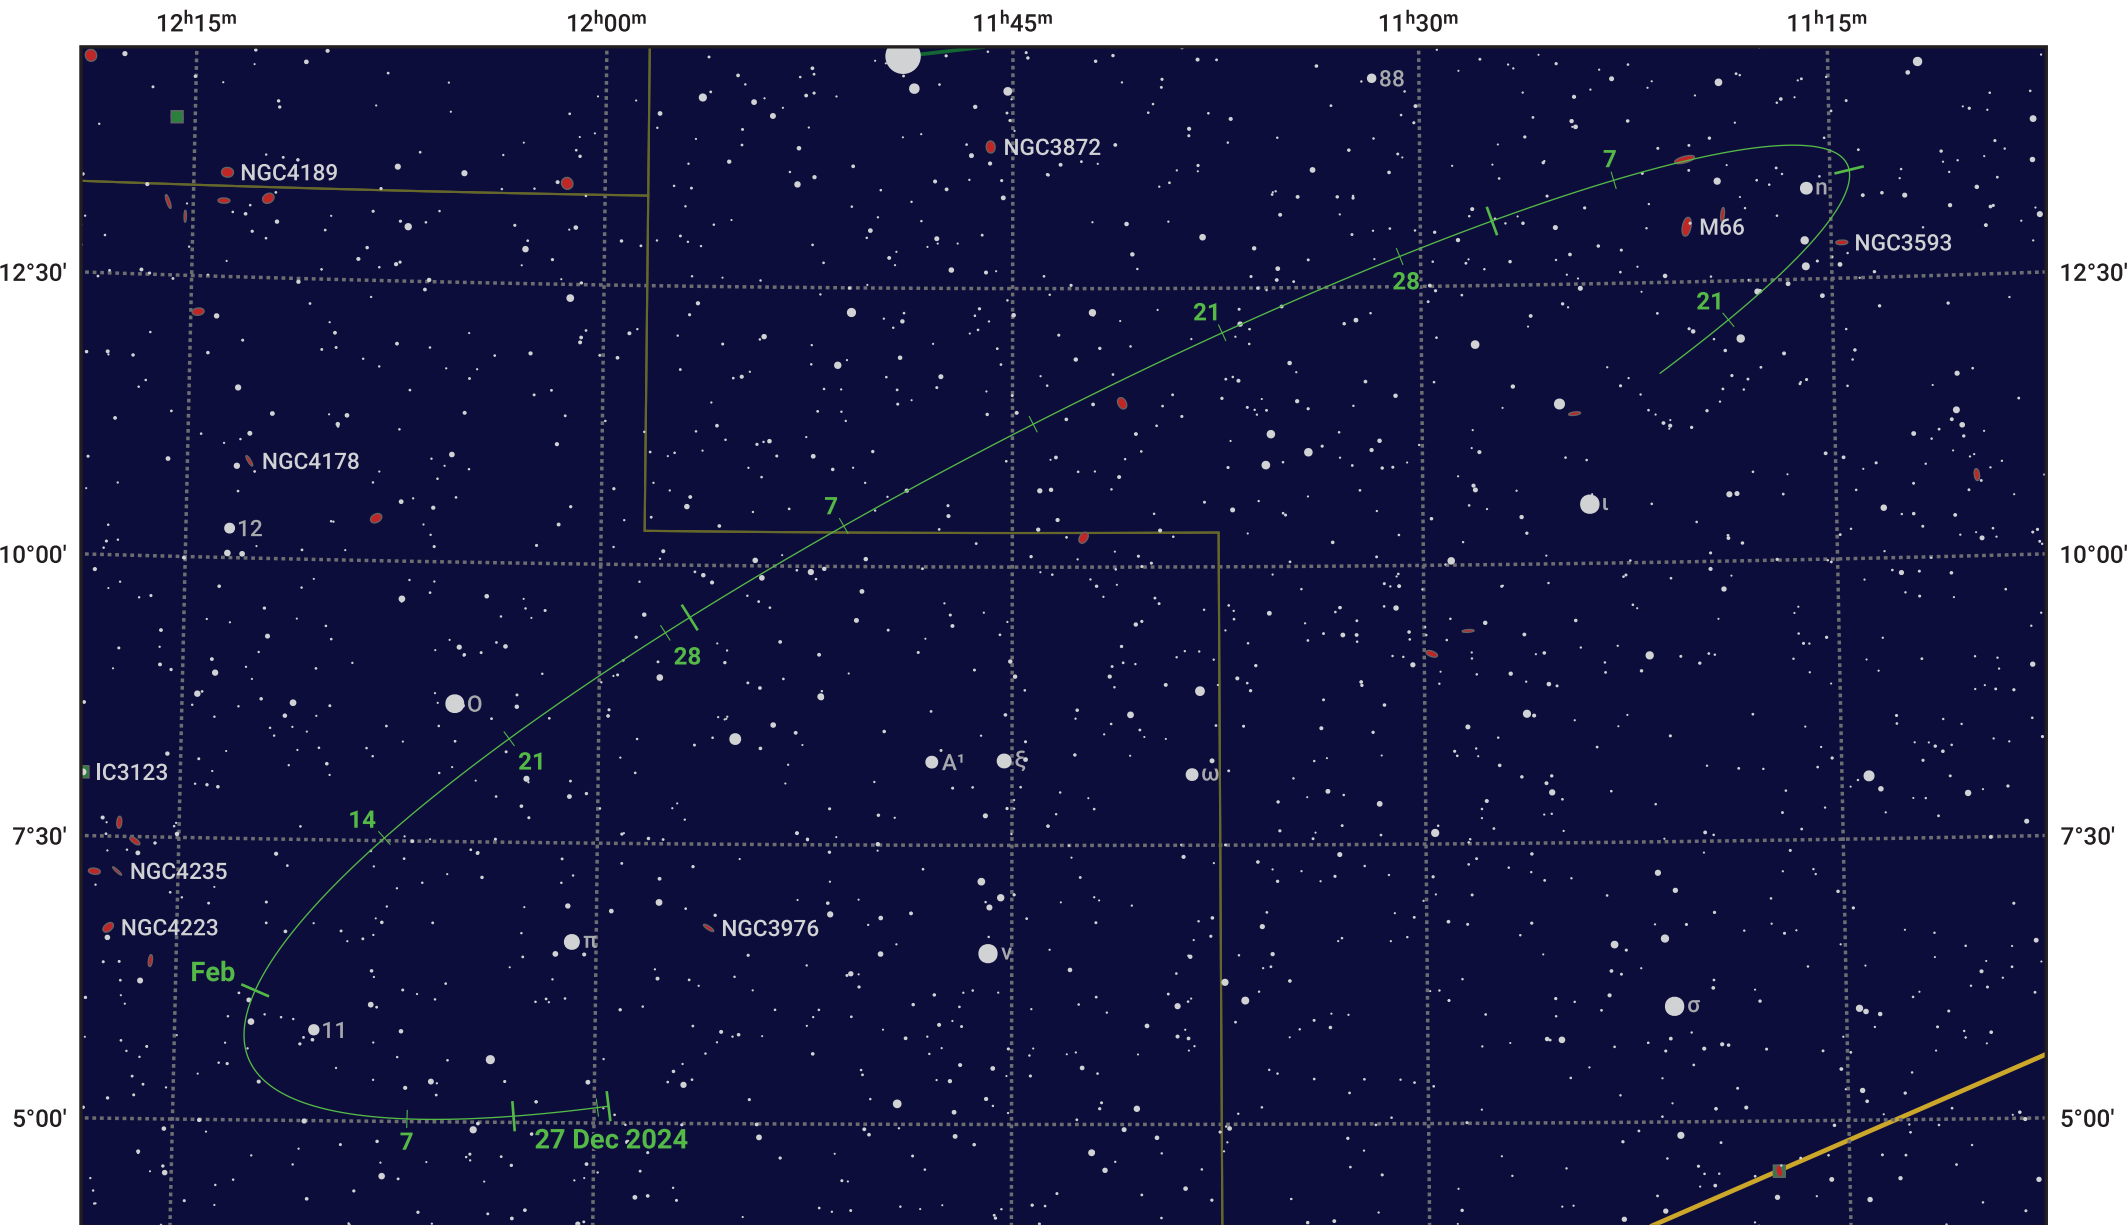

The path of Asteroid 8 Flora around opposition on 12 Mar 2025

© Dominic Ford 2011–2024. Date markers placed at midnight UTC. Downloaded from <https://in-the-sky.org>

Magnitude scale: 11.0 10.0 9.0 8.0 7.0 6.0 5.0 4.0 3.0 2.0

— Ecliptic Plane

Galaxy Bright nebula Open cluster Globular cluster

Date	Mag	Phase
2025 Jan 1	11.0	95%
2025 Feb 1	10.4	98%
2025 Feb 20	10.0	99%
2025 Mar 1	9.8	100%
2025 Apr 1	10.1	99%
2025 May 1	10.8	97%
2025 May 11	11.0	96%