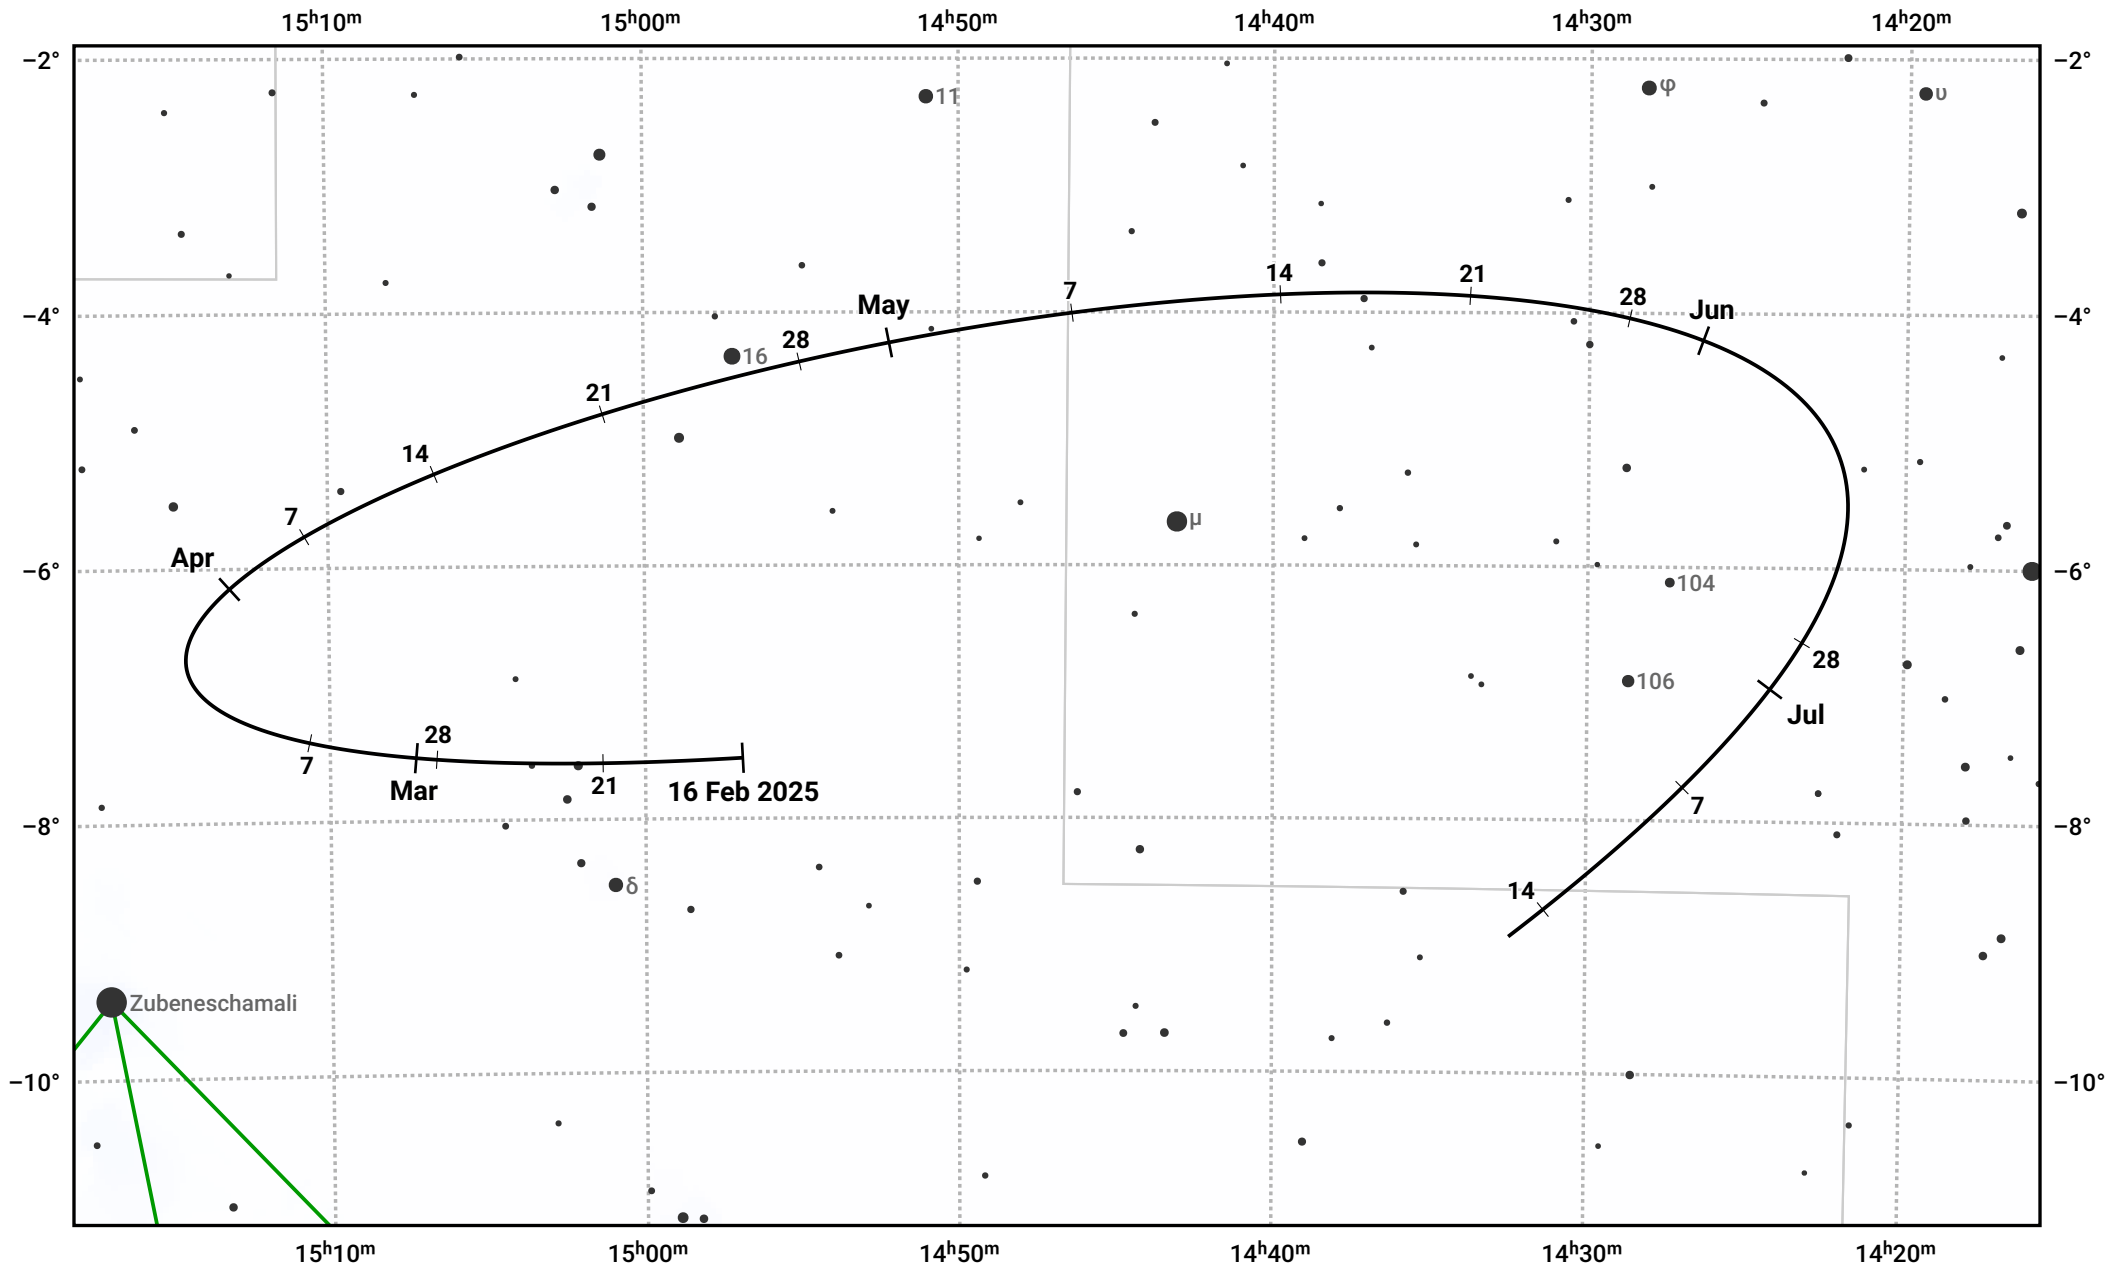

# The path of Asteroid 4 Vesta around opposition on 2 May 2025

© Dominic Ford 2011–2024. Date markers placed at midnight UTC. Downloaded from <https://in-the-sky.org>

Magnitude scale:  8.0  7.0  6.0  5.0  4.0  3.0  2.0

Ecliptic Plane

Galaxy  
  Bright nebula  
  Open cluster  
  Globular cluster

Date	Mag	Phase
2025 Mar 1	7.1	96%
2025 Apr 1	6.4	98%
2025 Apr 2	6.4	98%
2025 May 1	5.7	100%
2025 Jun 1	6.3	98%
2025 Jul 1	6.9	95%