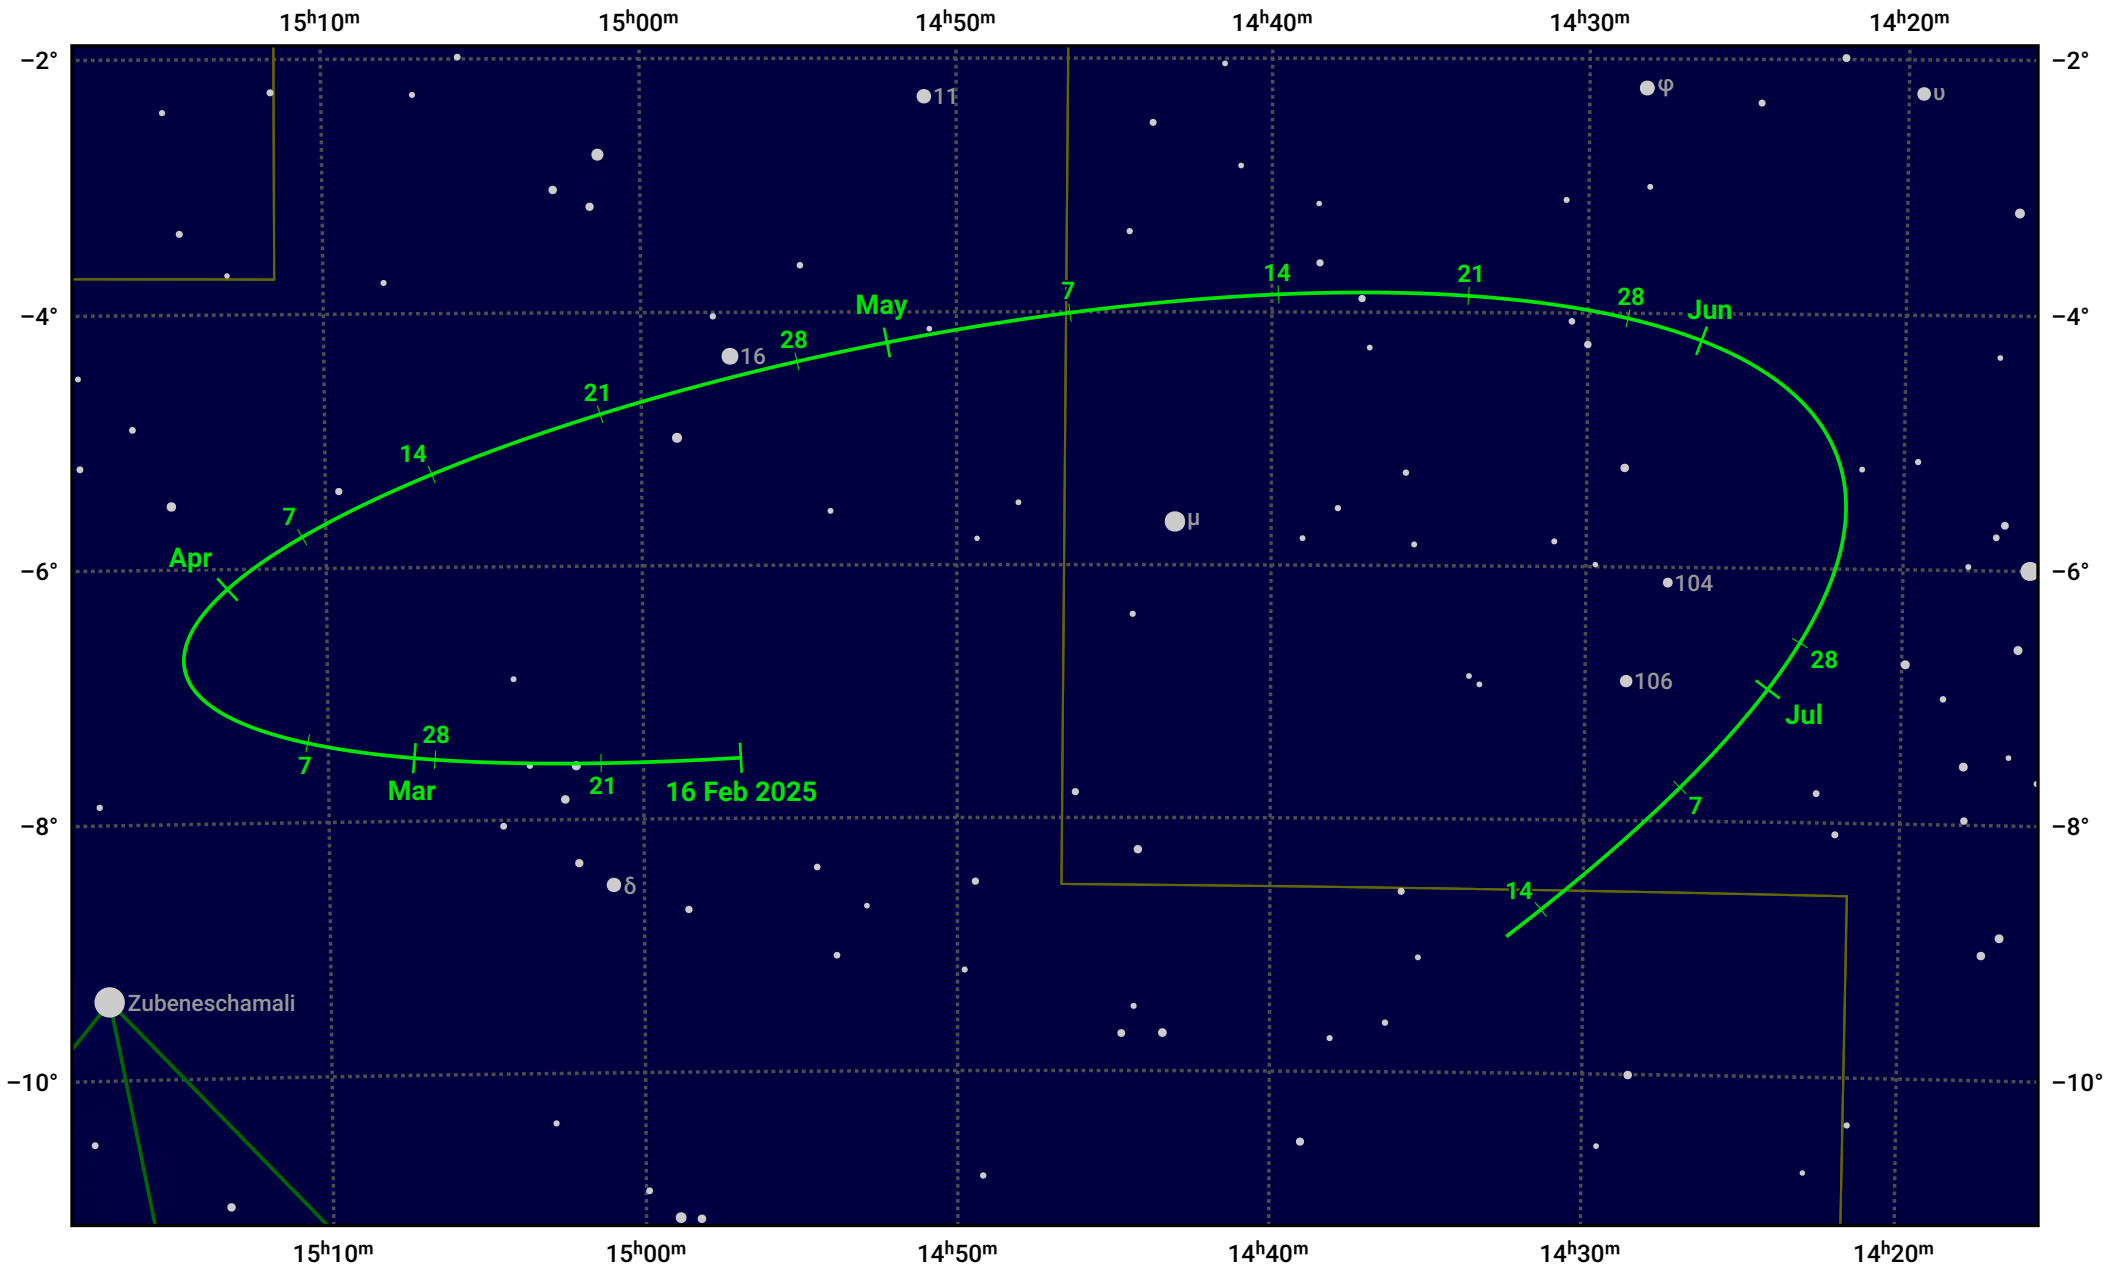

# The path of Asteroid 4 Vesta around opposition on 2 May 2025

© Dominic Ford 2011–2024. Date markers placed at midnight UTC. Downloaded from <https://in-the-sky.org>

Magnitude scale: • 8.0 • 7.0 • 6.0 • 5.0 • 4.0 • 3.0 • 2.0

— Ecliptic Plane

Galaxy Bright nebula Open cluster Globular cluster

Date	Mag	Phase
2025 Mar 1	7.1	96%
2025 Apr 1	6.4	98%
2025 Apr 2	6.4	98%
2025 May 1	5.7	100%
2025 Jun 1	6.3	98%
2025 Jul 1	6.9	95%