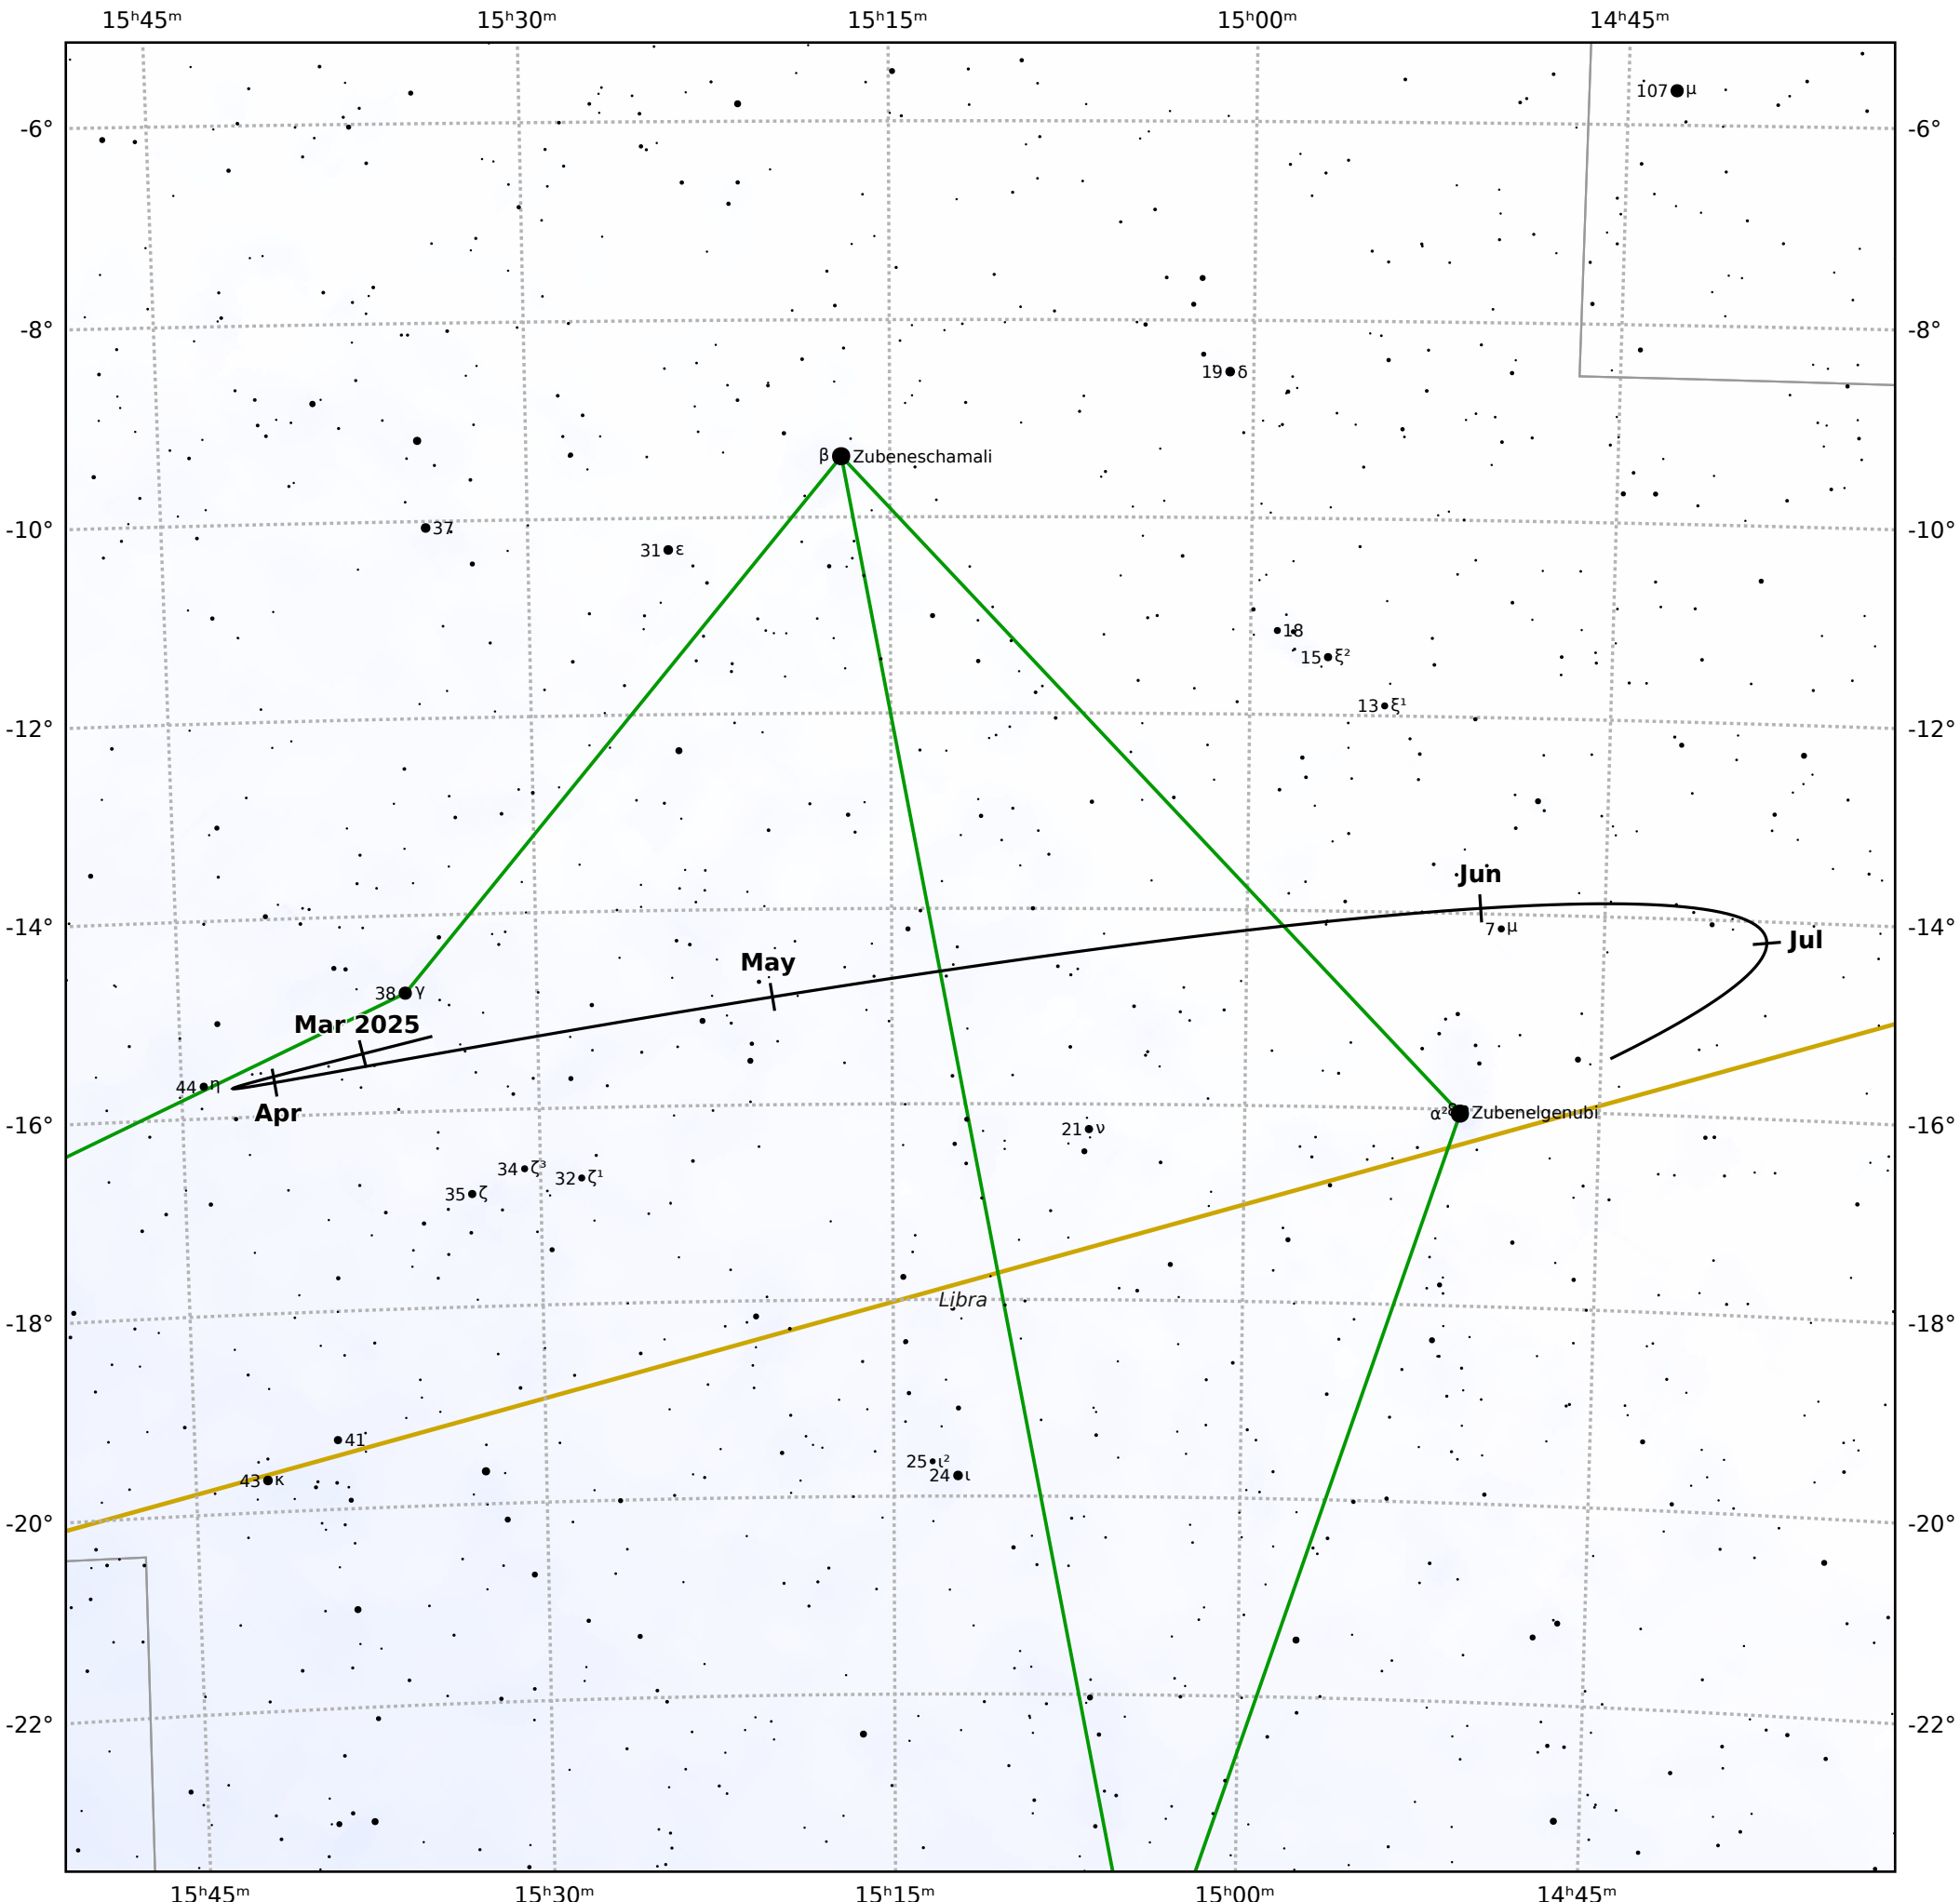

# The path of Asteroid 9 Metis around opposition on 10 May 2025

© Dominic Ford 2011-2019. Downloaded from <https://in-the-sky.org>

Magnitude scale: 9.5 9.0 8.5 8.0 7.5 7.0 6.5 6.0 5.5 5.0 4.5 4.0 3.5 3.0

— Ecliptic Plane