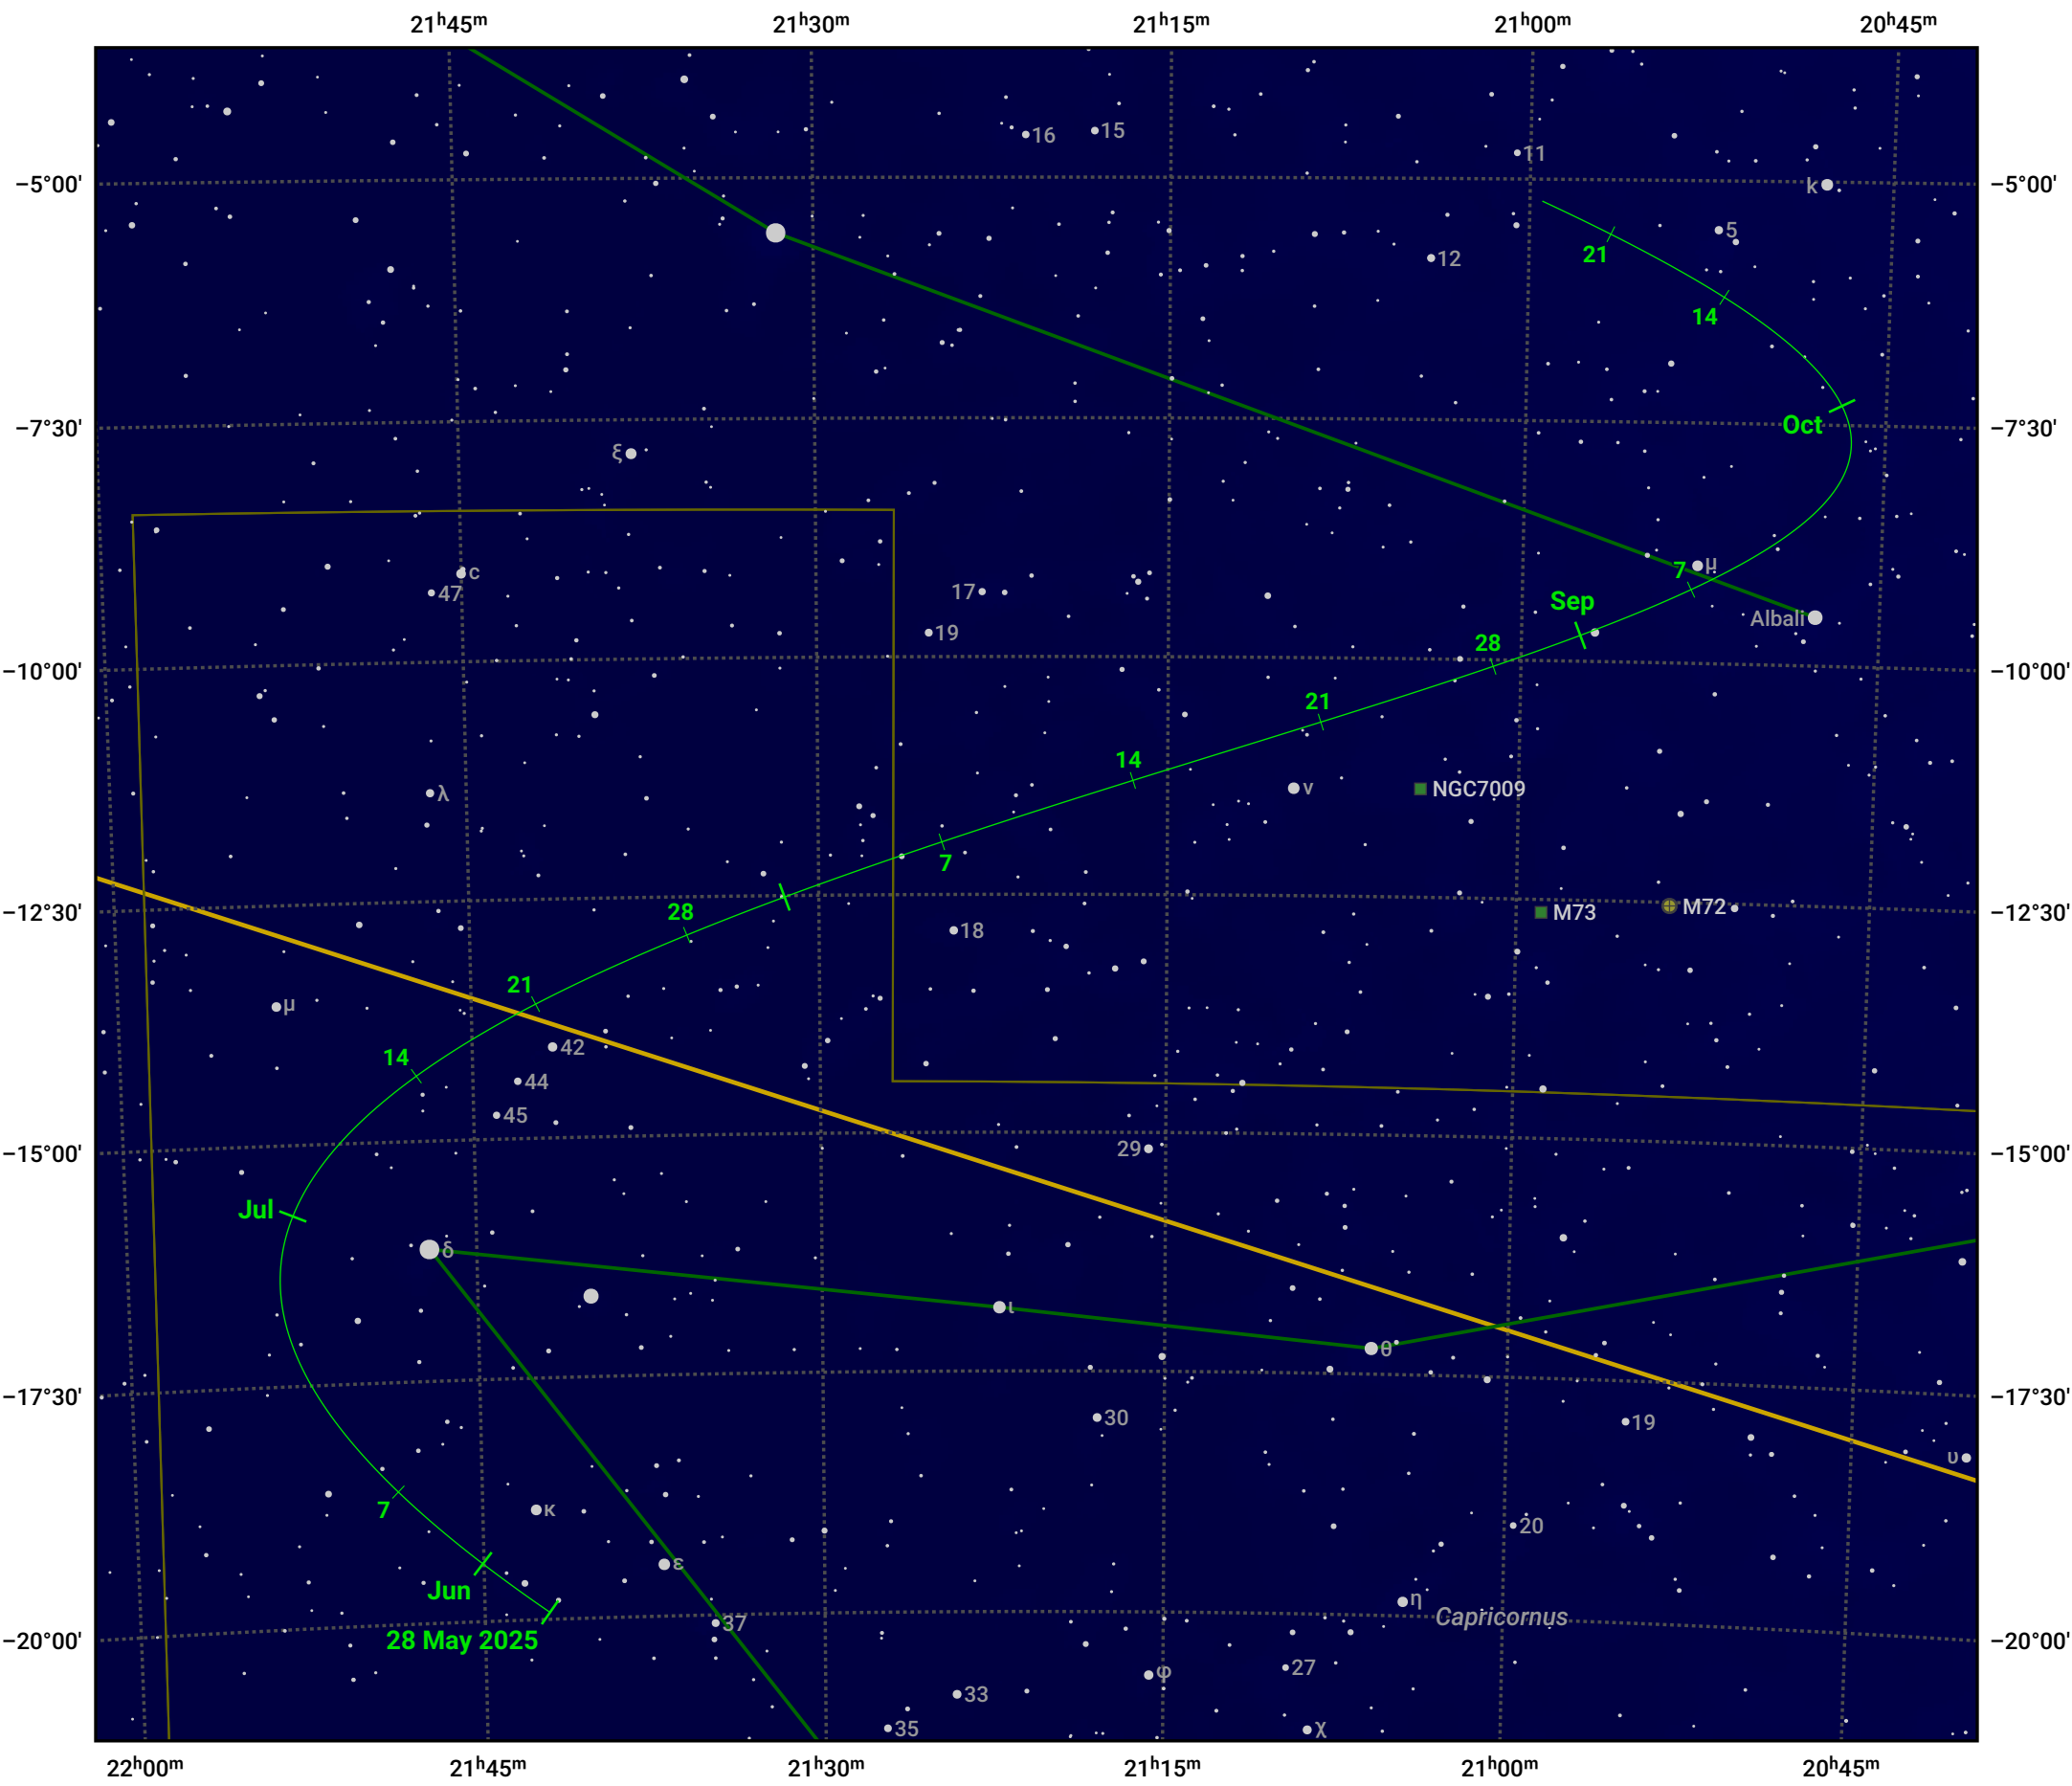

# The path of Asteroid 89 Julia around opposition on 11 Aug 2025

© Dominic Ford 2011–2024. Date markers placed at midnight UTC. Downloaded from <https://in-the-sky.org>

Magnitude scale: ● 9.0 ● 8.0 ● 7.0 ● 6.0 ● 5.0 ● 4.0 ● 3.0 ● 2.0

— Ecliptic Plane

● Galaxy ● Bright nebula ● Open cluster ● Globular cluster

Date	Mag	Phase
2025 Jun 1	10.5	95%
2025 Jul 1	9.8	97%
2025 Jul 9	9.5	98%
2025 Aug 1	8.8	100%
2025 Aug 11	8.5	100%
2025 Sep 1	9.1	99%
2025 Sep 22	9.6	97%
2025 Oct 1	9.8	96%