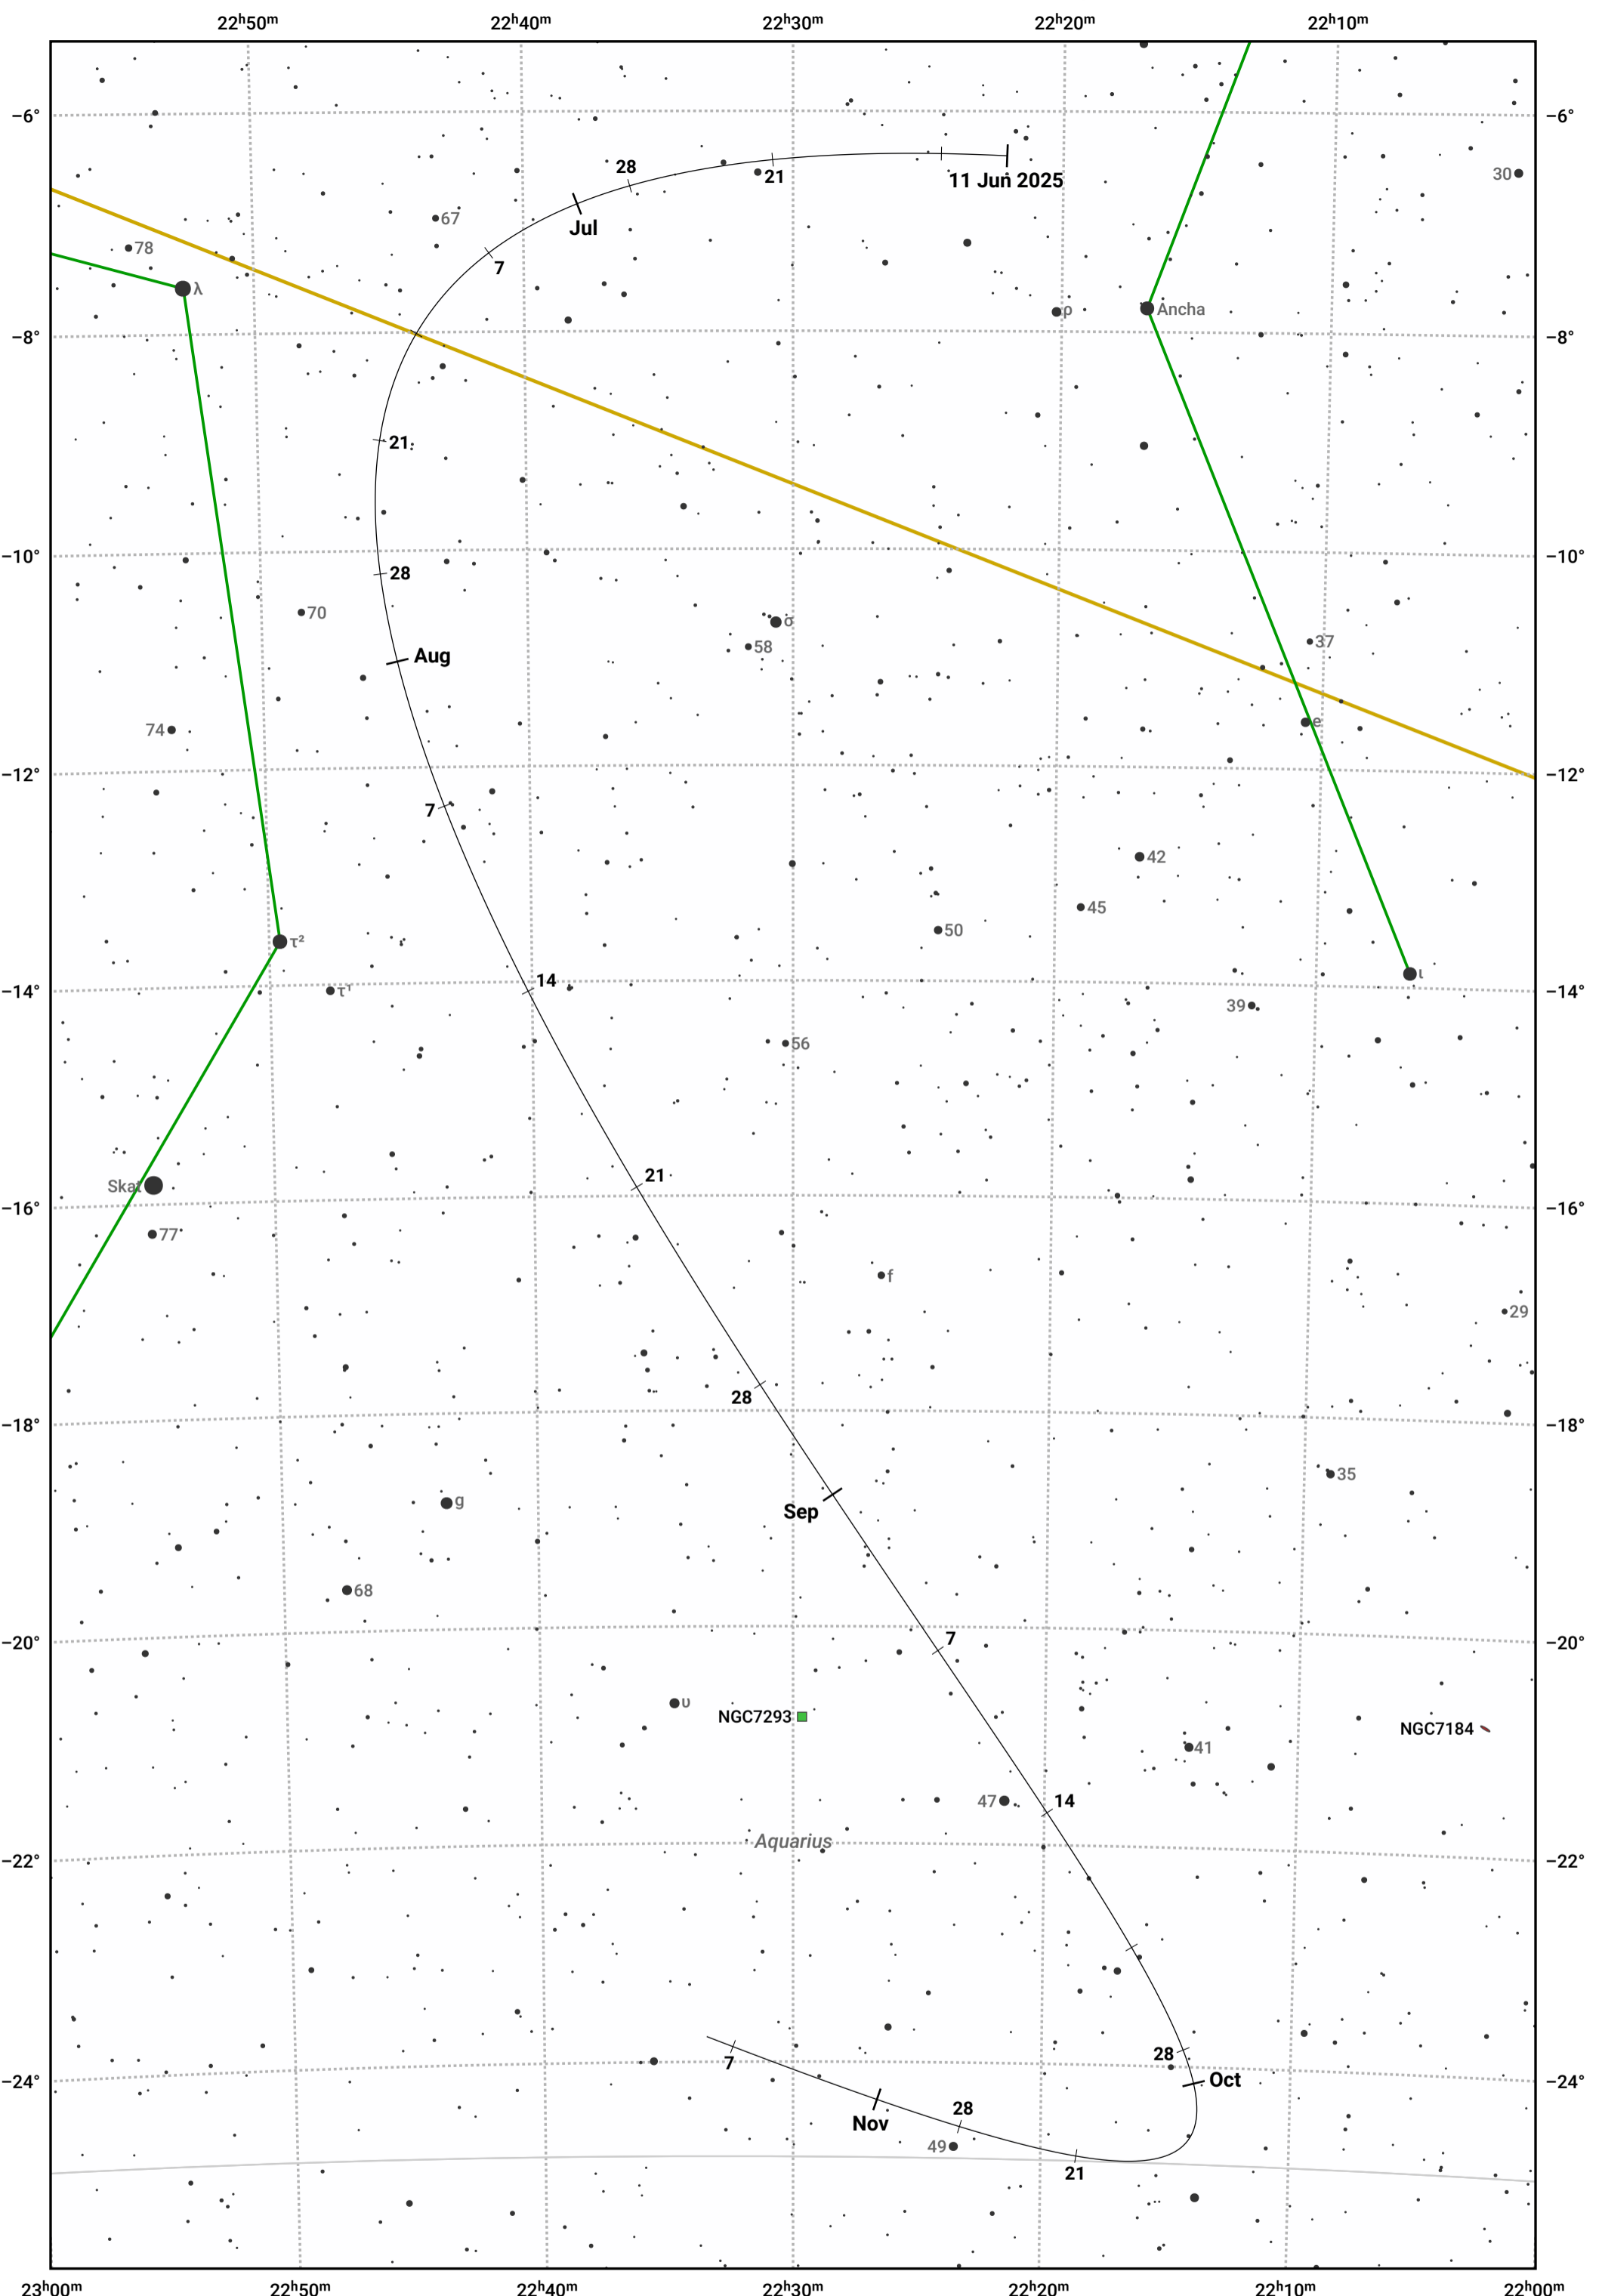

The path of Asteroid 6 Hebe around opposition on 25 Aug 2025

© Dominic Ford 2011–2024. Date markers placed at midnight UTC. Downloaded from <https://in-the-sky.org>

Magnitude scale: 10.0 9.0 8.0 7.0 6.0 5.0 4.0 3.0

- Ecliptic Plane
- Galaxy
- Bright nebula
- Open cluster
- ⊕ Globular cluster

Date	Mag	Phase
2025 Jul 1	9.2	96%
2025 Jul 22	8.6	98%
2025 Aug 1	8.3	99%
2025 Aug 25	7.6	100%
2025 Sep 1	7.6	100%
2025 Oct 1	8.4	97%
2025 Oct 10	8.6	96%
2025 Nov 1	9.0	94%