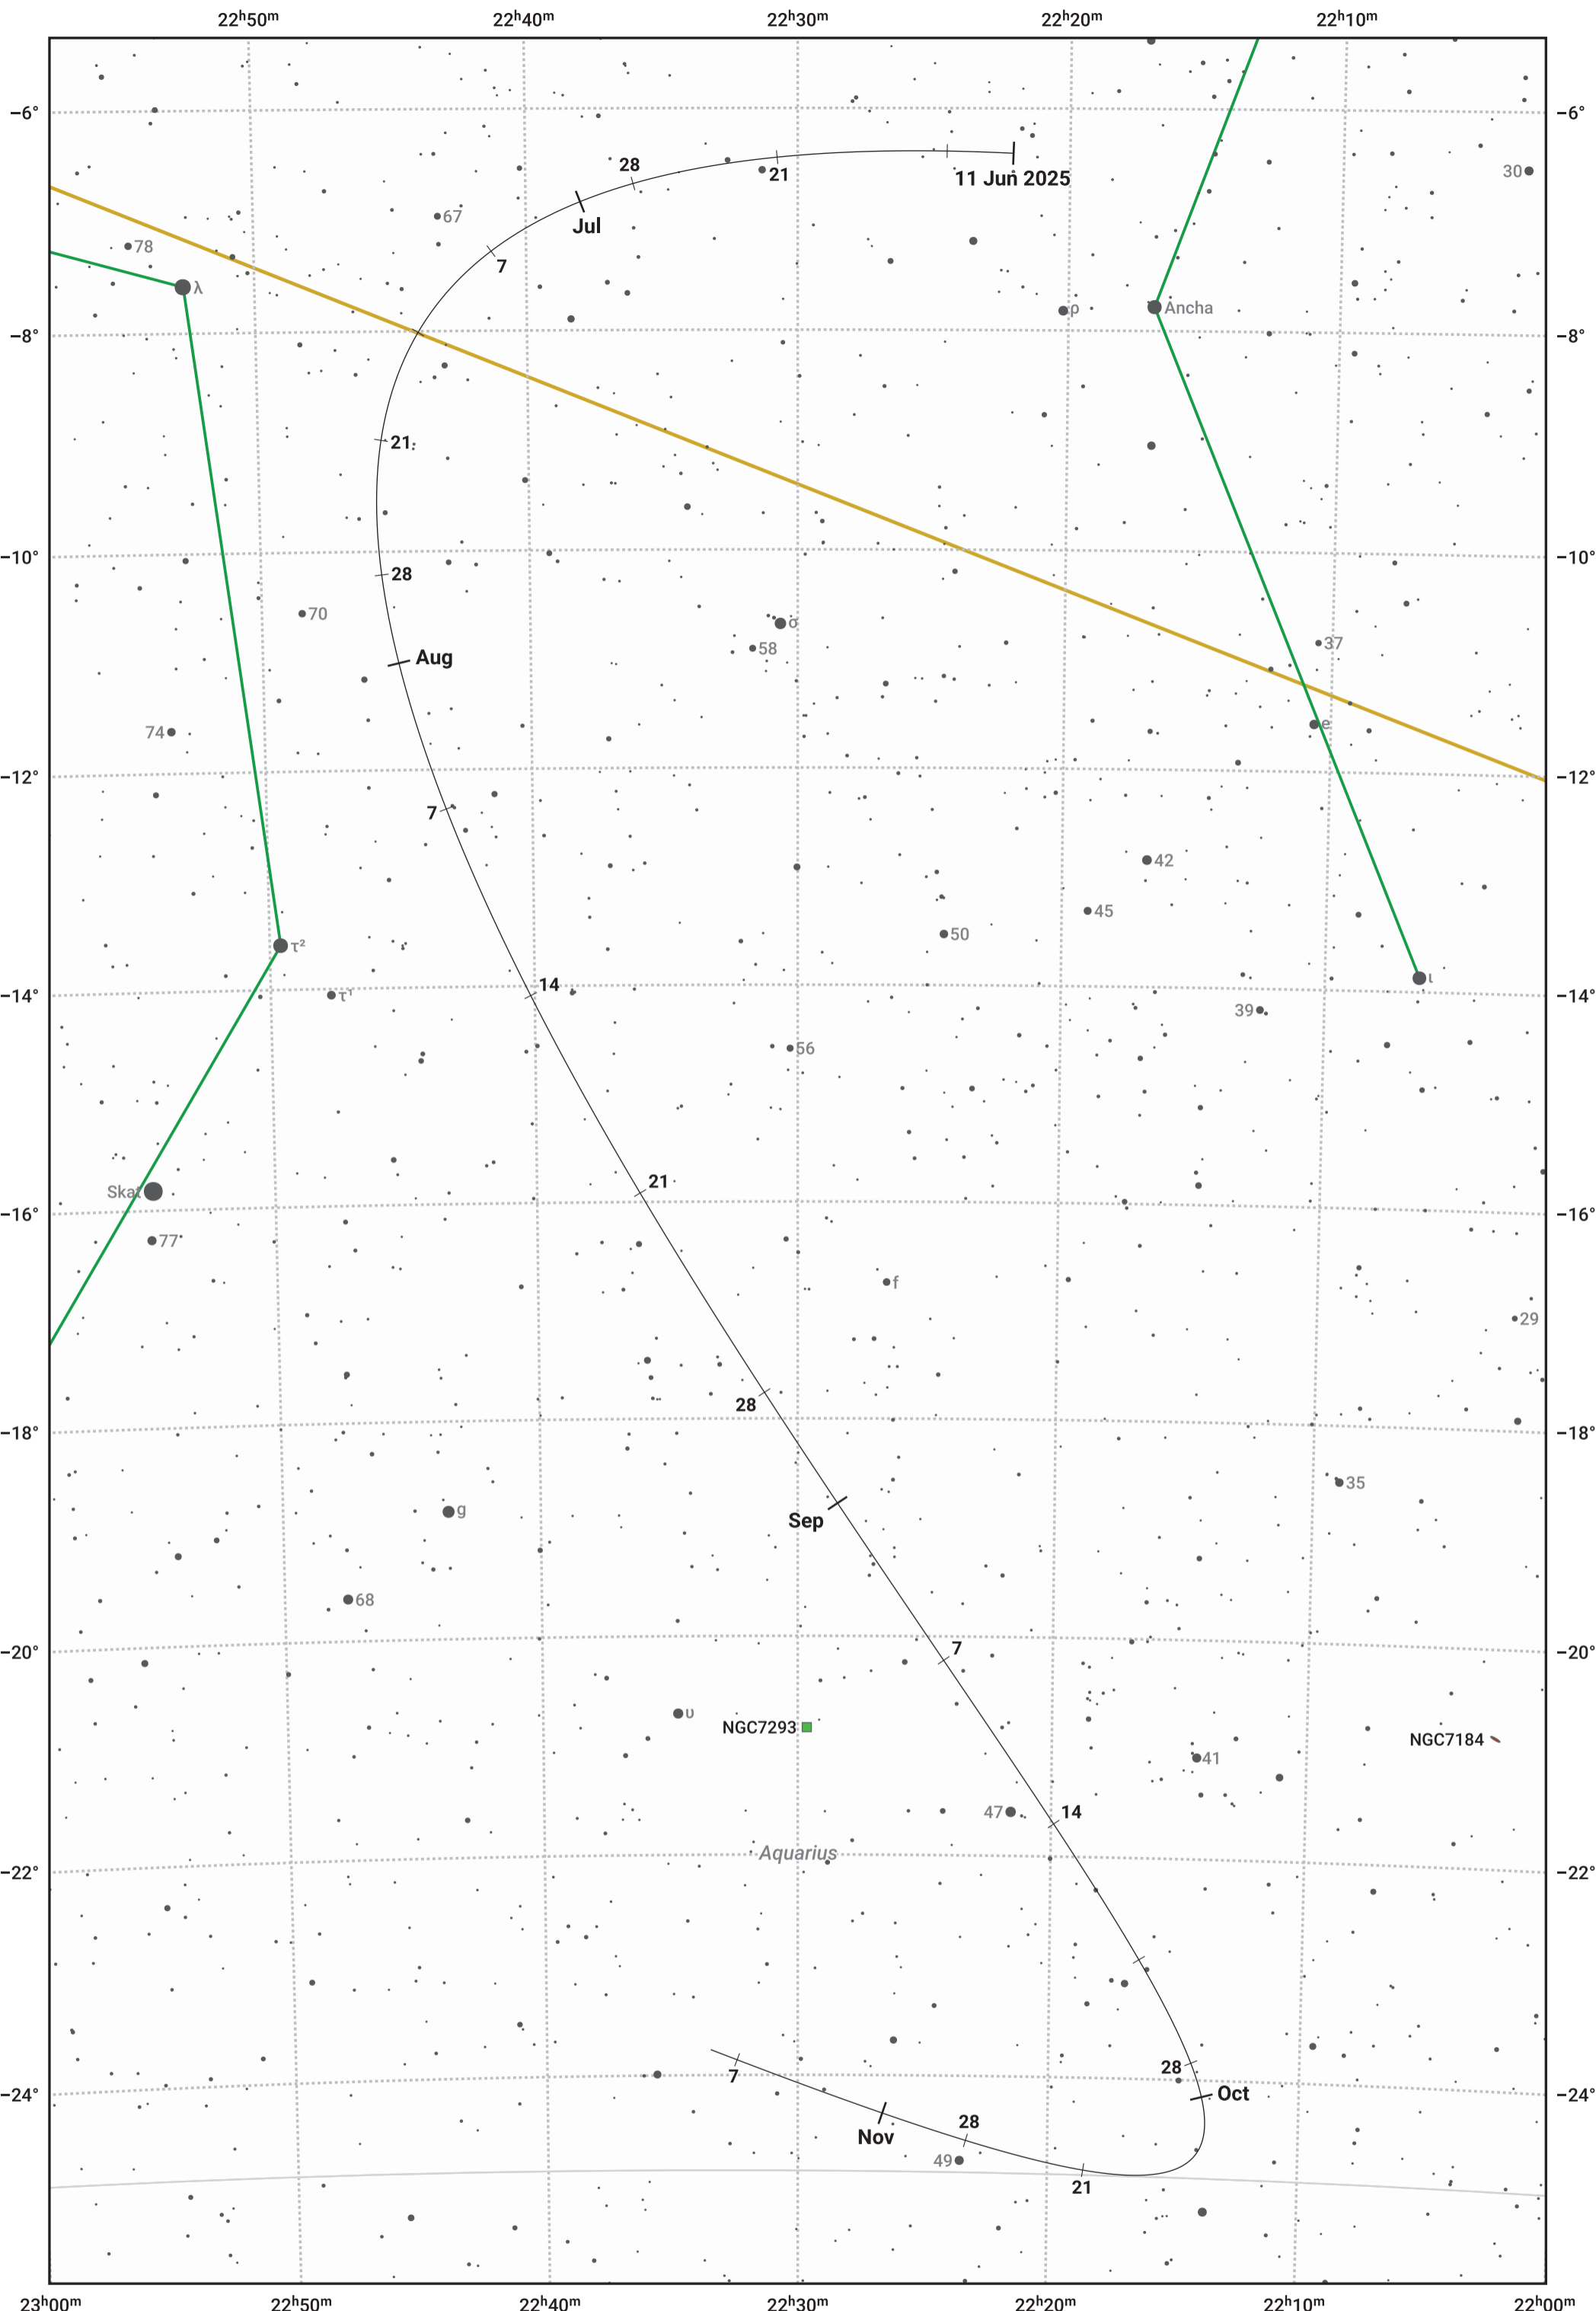

The path of Asteroid 6 Hebe around opposition on 25 Aug 2025

© Dominic Ford 2011–2024. Date markers placed at midnight UTC. Downloaded from <https://in-the-sky.org>

Magnitude scale: 10.0 9.0 8.0 7.0 6.0 5.0 4.0 3.0

- Ecliptic Plane
- Galaxy
- Bright nebula
- Open cluster
- ⊕ Globular cluster

Date	Mag	Phase
2025 Jul 1	9.2	96%
2025 Jul 22	8.6	98%
2025 Aug 1	8.3	99%
2025 Aug 25	7.6	100%
2025 Sep 1	7.6	100%
2025 Oct 1	8.4	97%
2025 Oct 10	8.6	96%
2025 Nov 1	9.0	94%