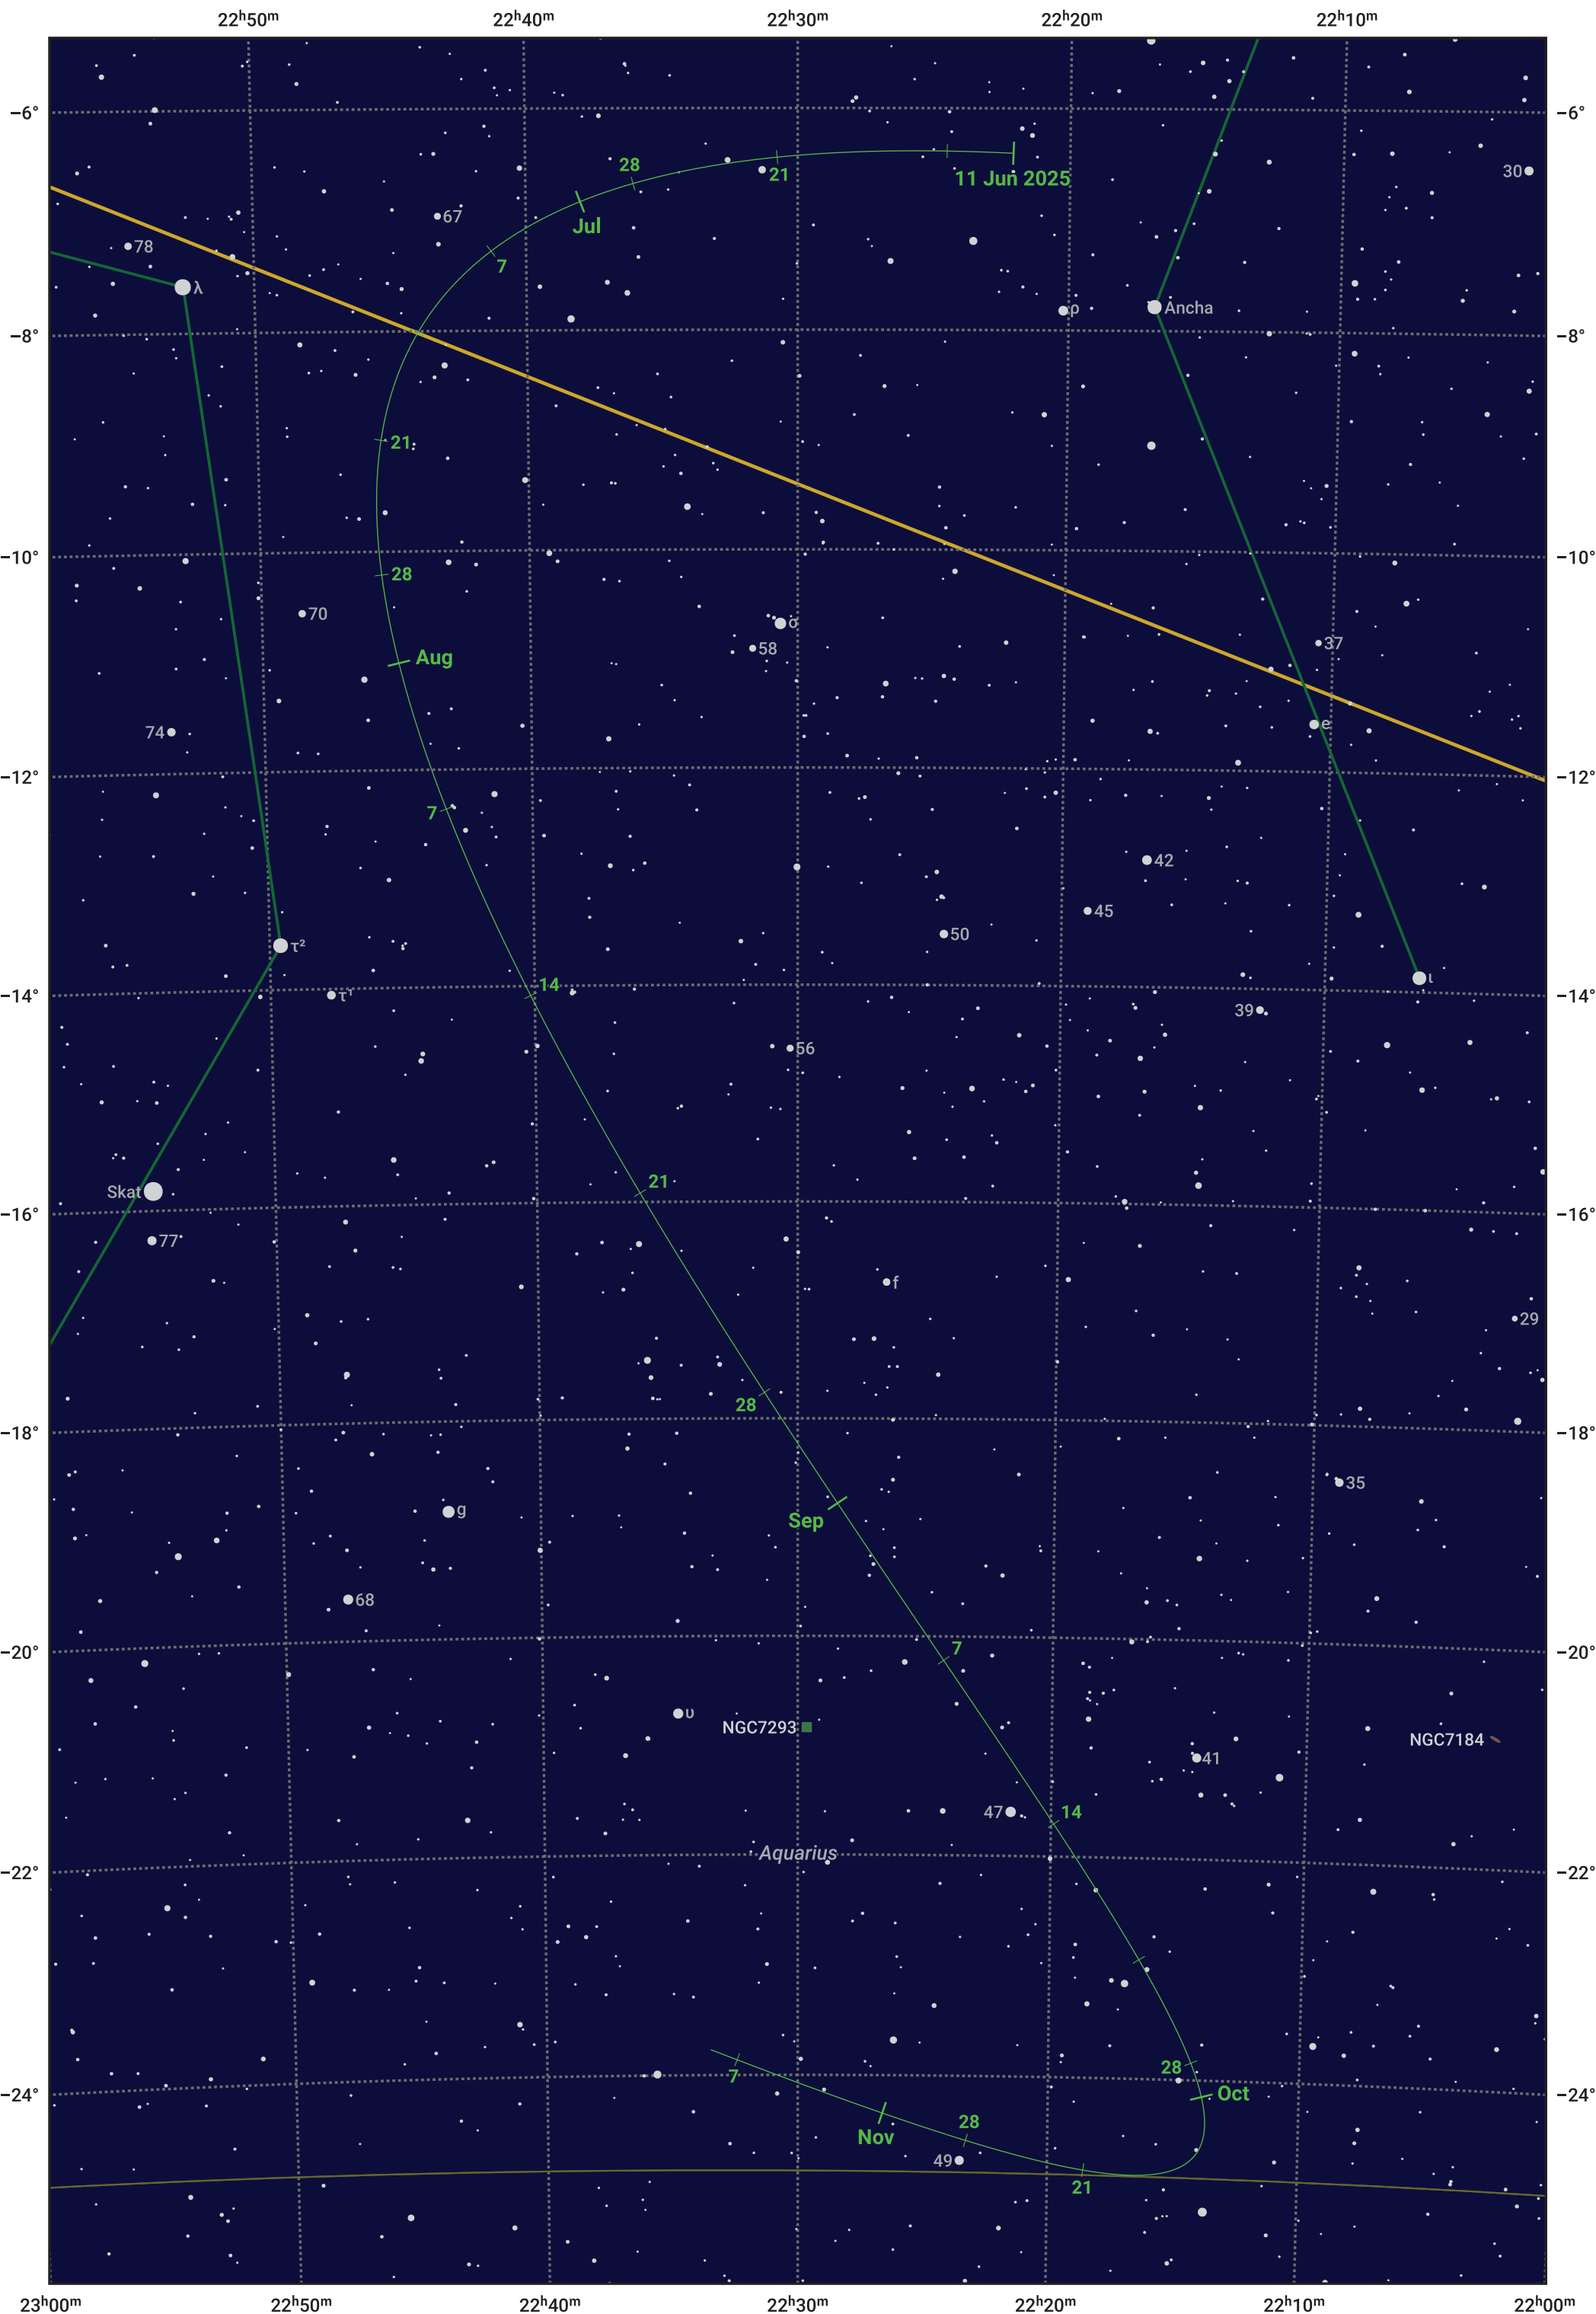

# The path of Asteroid 6 Hebe around opposition on 25 Aug 2025

© Dominic Ford 2011–2024. Date markers placed at midnight UTC. Downloaded from <https://in-the-sky.org>

Magnitude scale: 10.0 9.0 8.0 7.0 6.0 5.0 4.0 3.0

— Ecliptic Plane

Galaxy Bright nebula Open cluster Globular cluster

Date	Mag	Phase
2025 Jul 1	9.2	96%
2025 Jul 22	8.6	98%
2025 Aug 1	8.3	99%
2025 Aug 25	7.6	100%
2025 Sep 1	7.6	100%
2025 Oct 1	8.4	97%
2025 Oct 10	8.6	96%
2025 Nov 1	9.0	94%