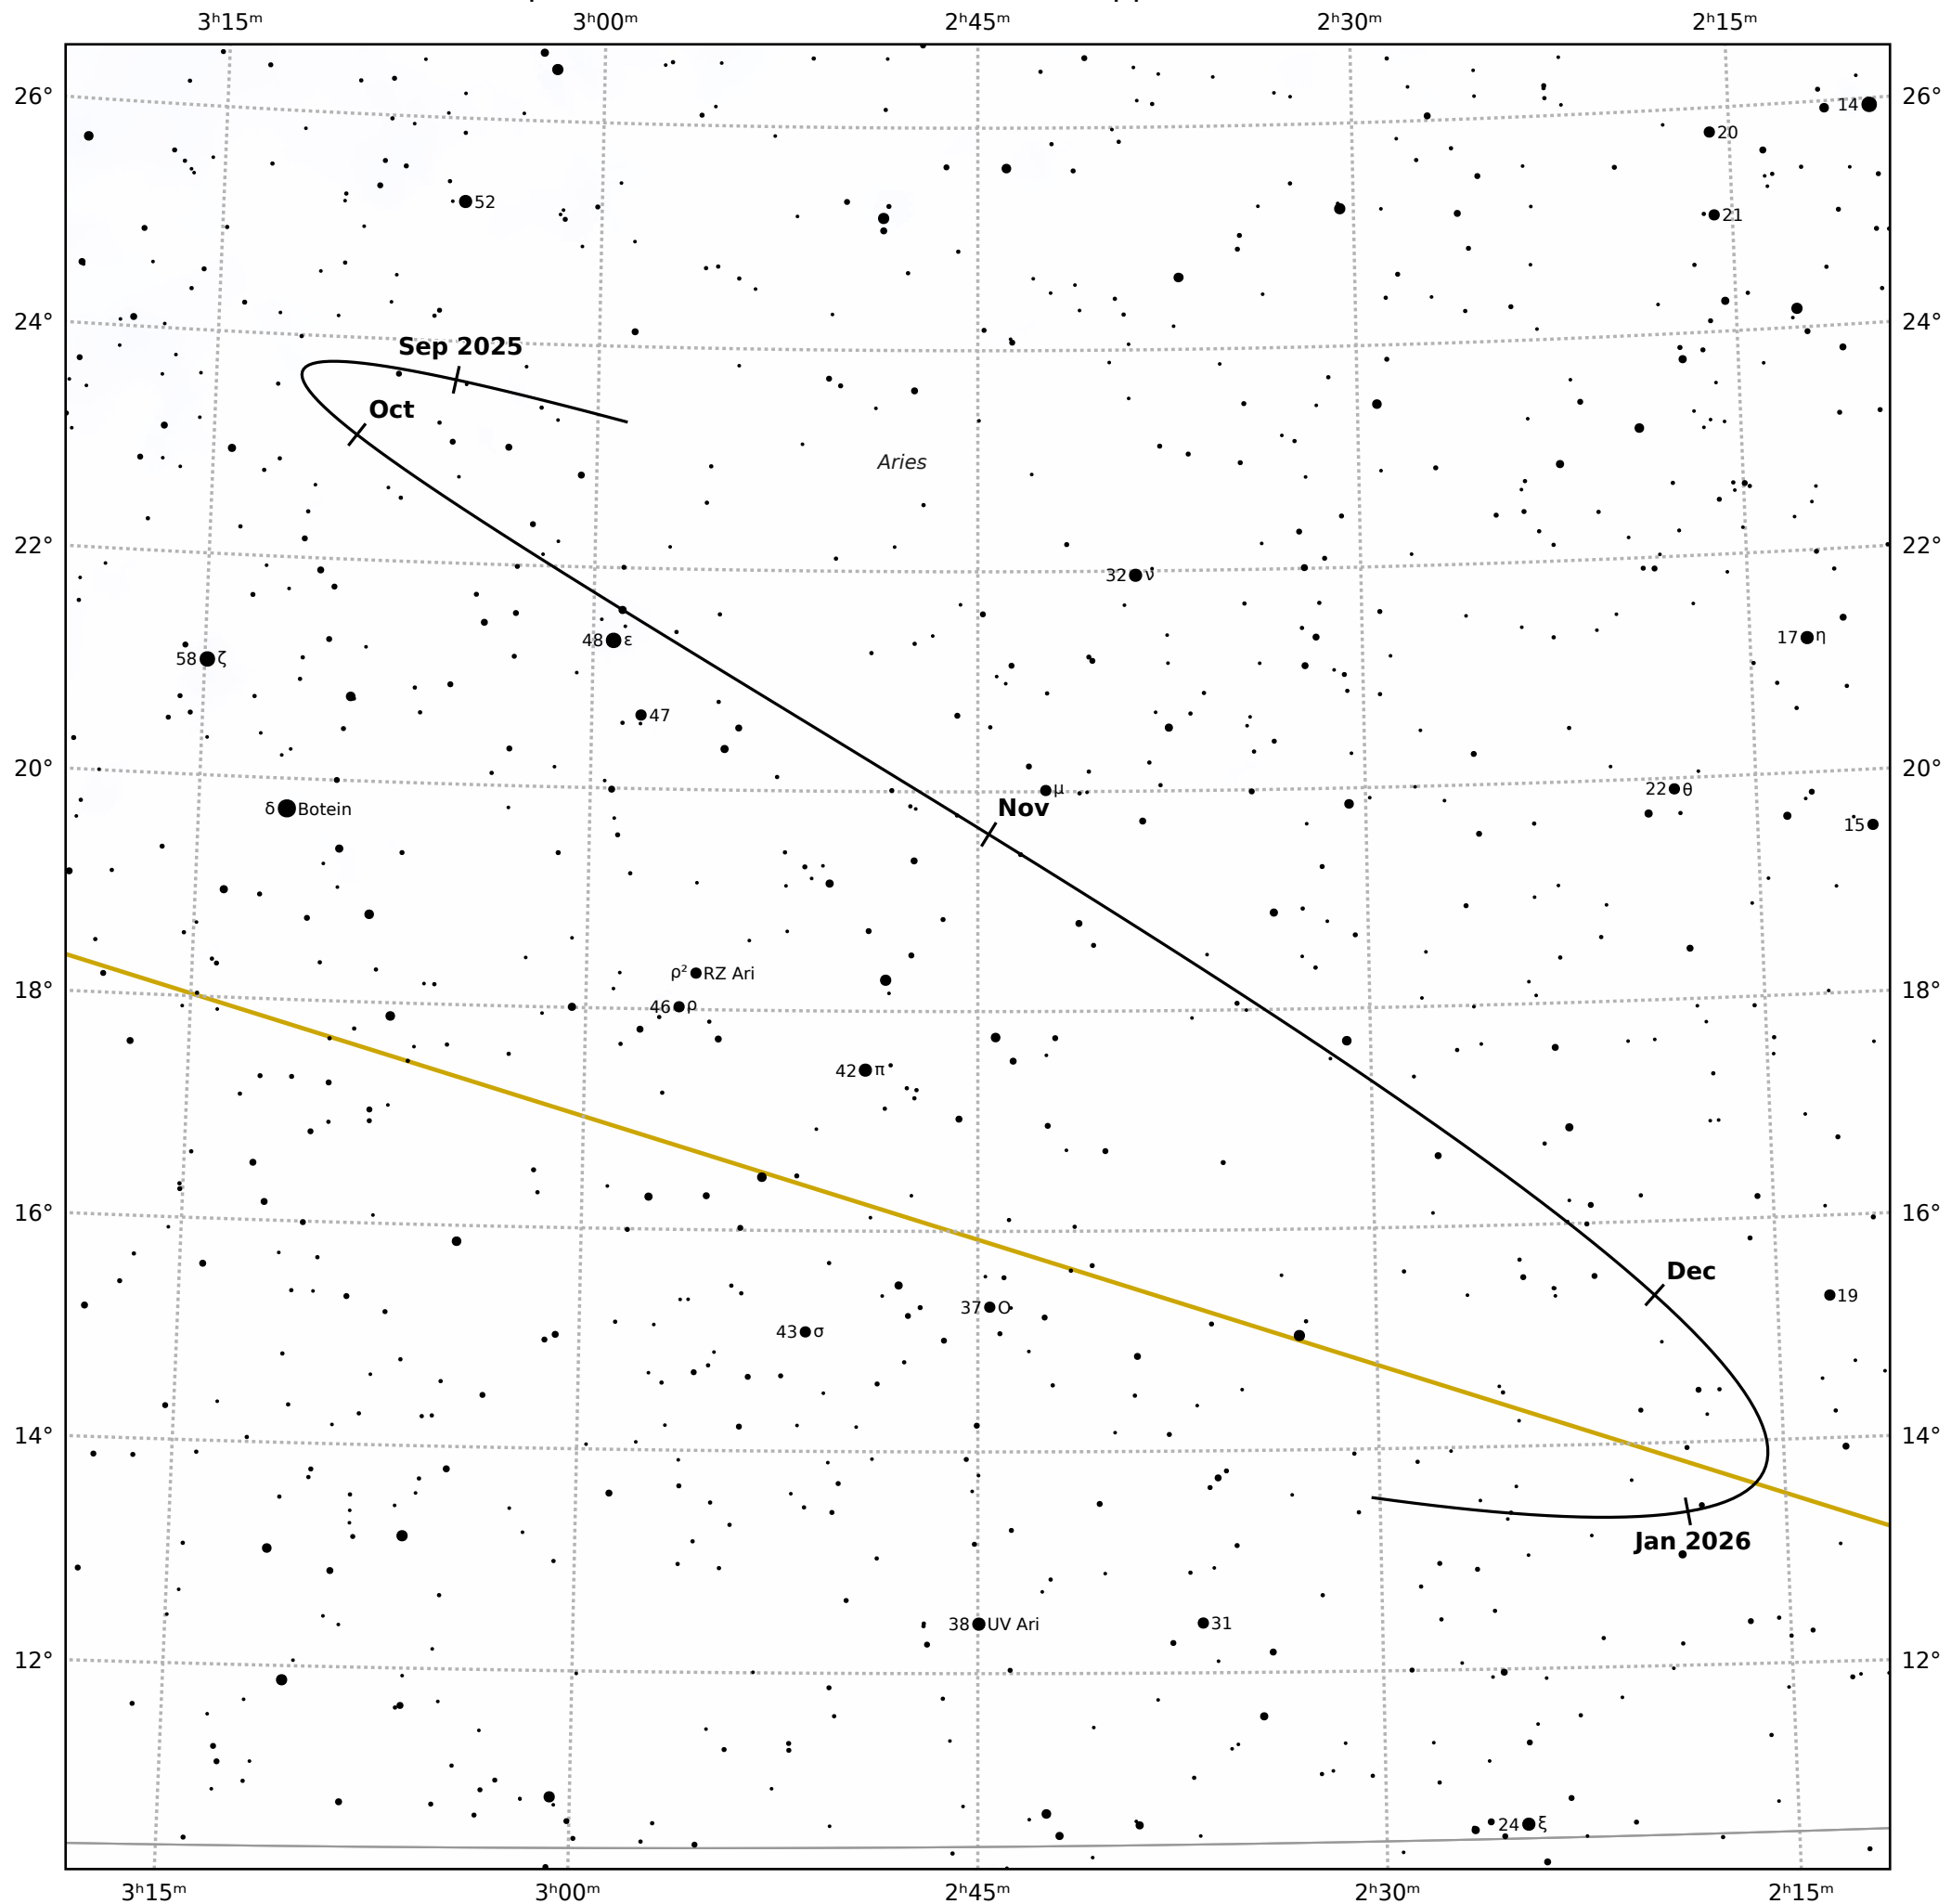

# The path of Asteroid 12 Victoria around opposition on 6 Nov 2025

Magnitude scale: 9.5 9.0 8.5 8.0 7.5 7.0 6.5 6.0 5.5 5.0 4.5

— Ecliptic Plane