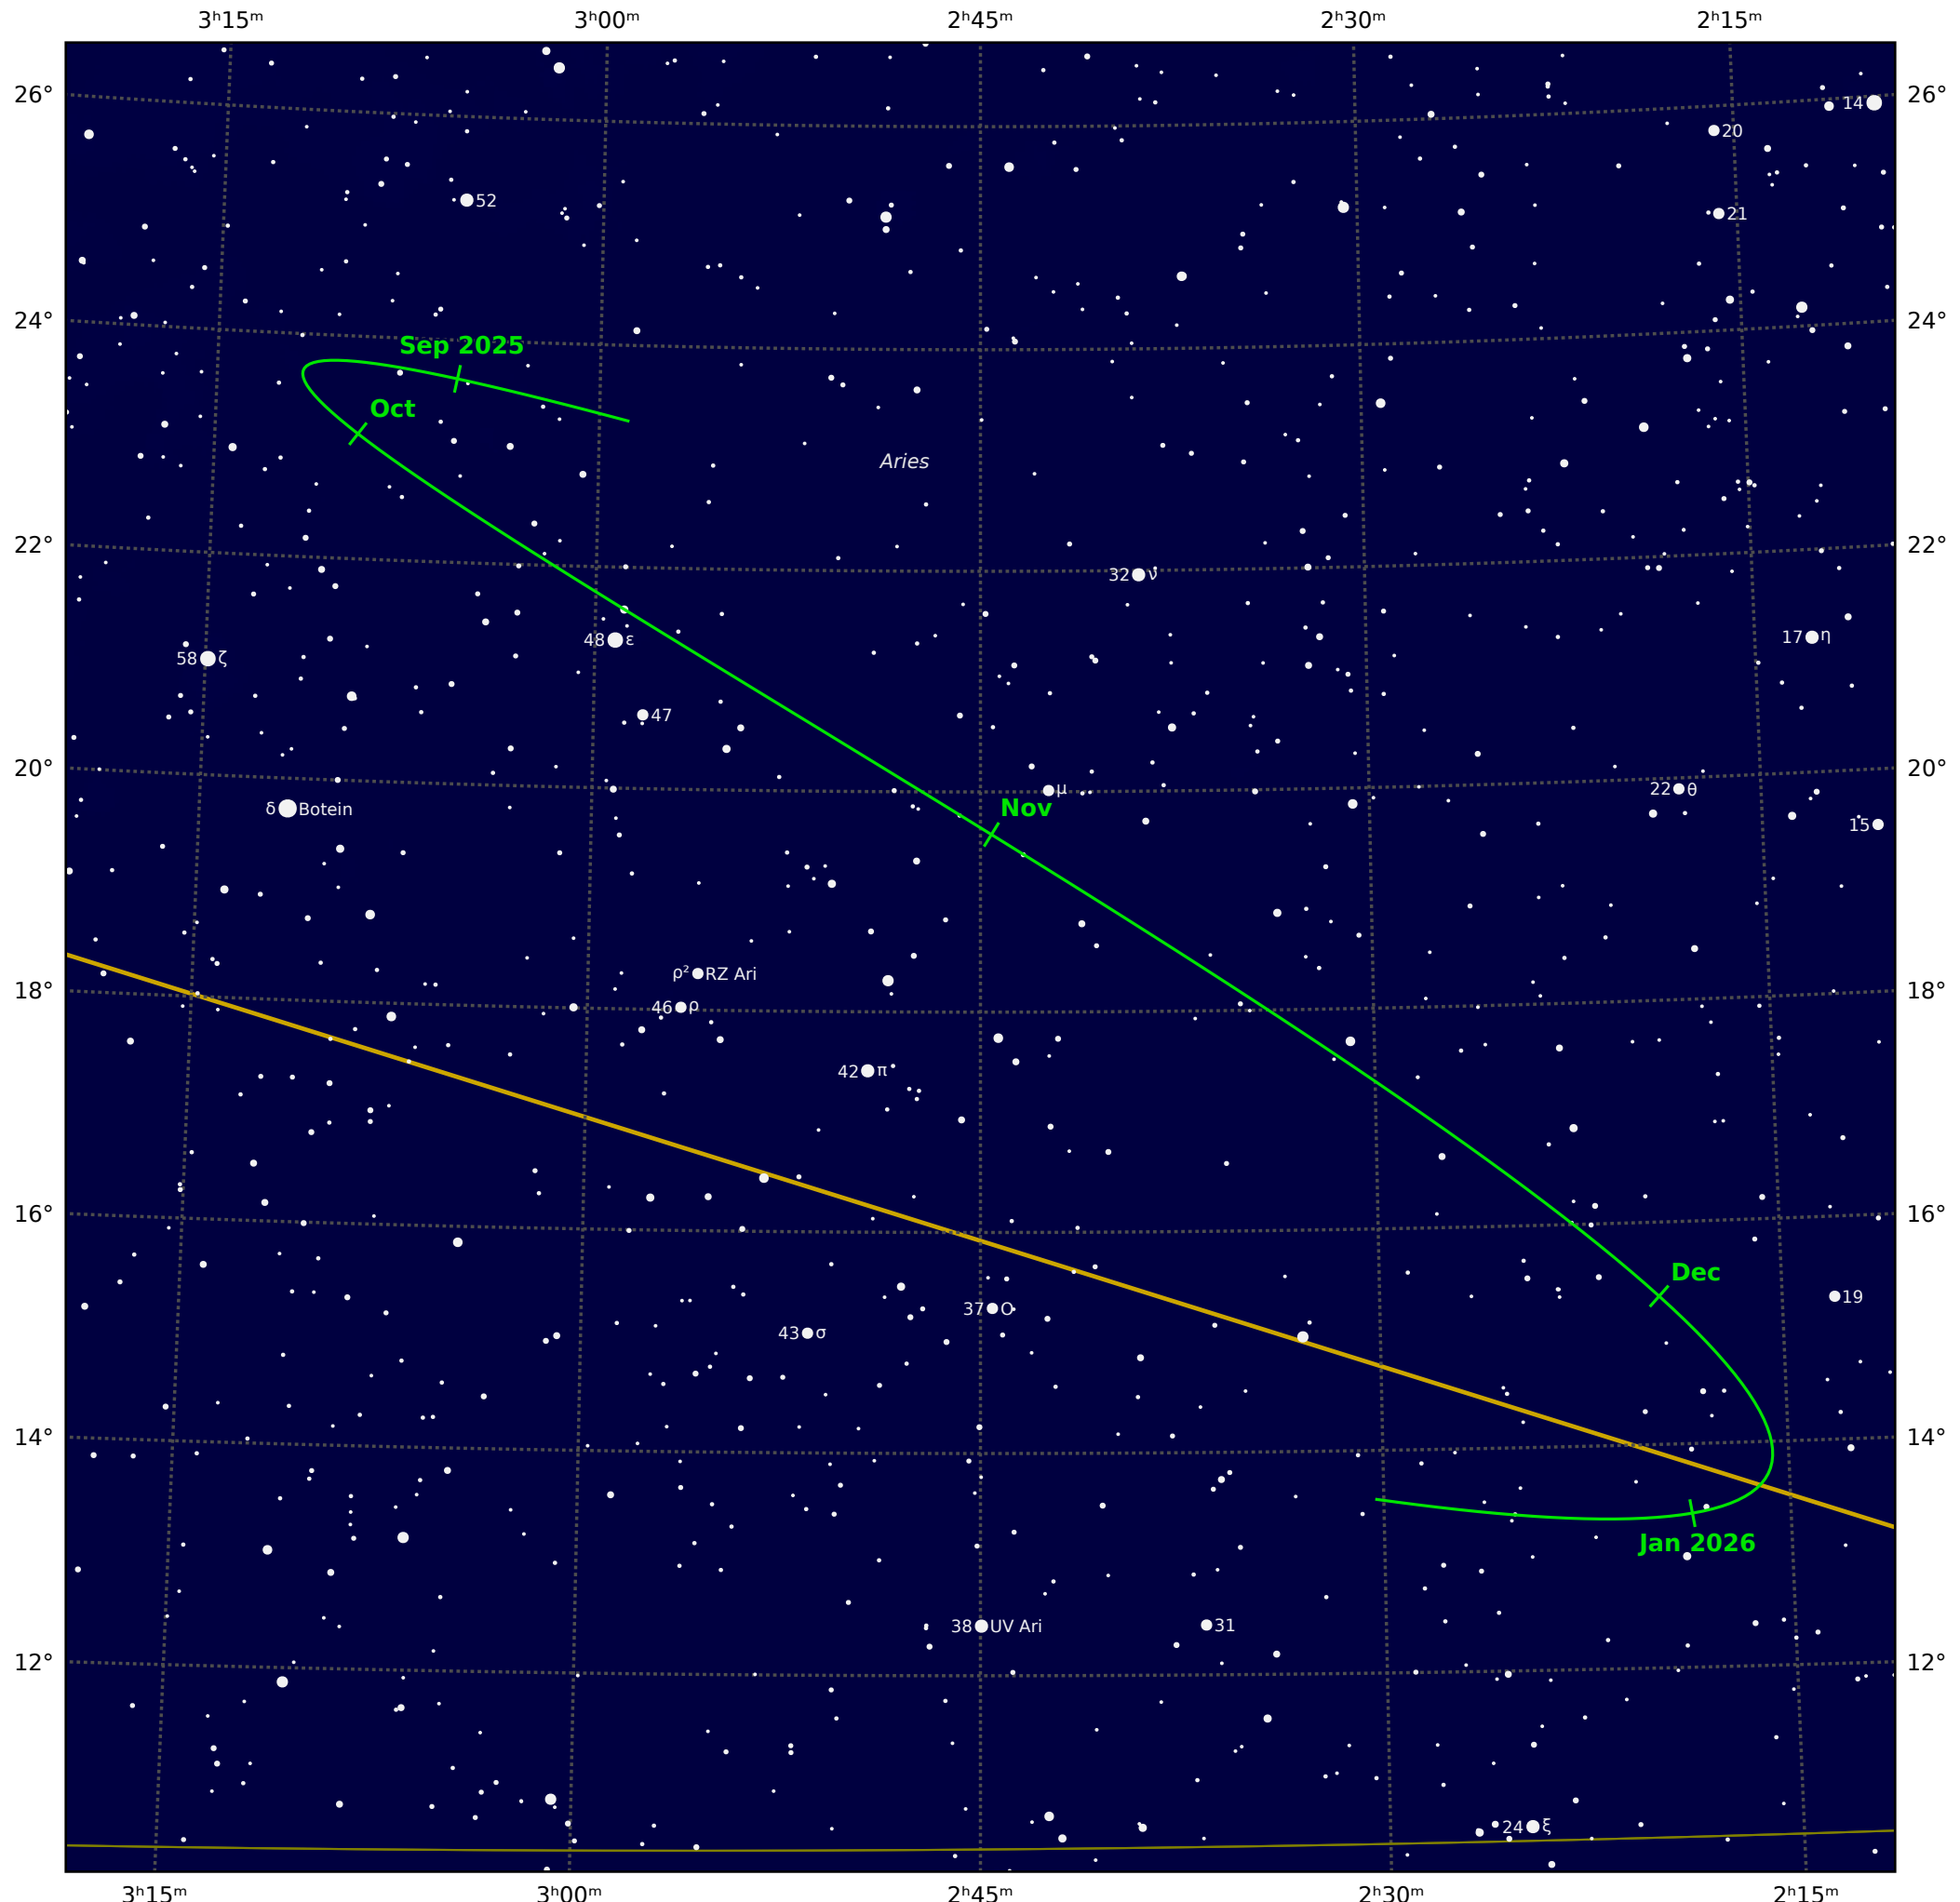

The path of Asteroid 12 Victoria around opposition on 6 Nov 2025

© Dominic Ford 2011–2019. Downloaded from <https://in-the-sky.org>

Magnitude scale: • 9.5 • 9.0 • 8.5 • 8.0 • 7.5 • 7.0 • 6.5 • 6.0 • 5.5 • 5.0 • 4.5

— Ecliptic Plane