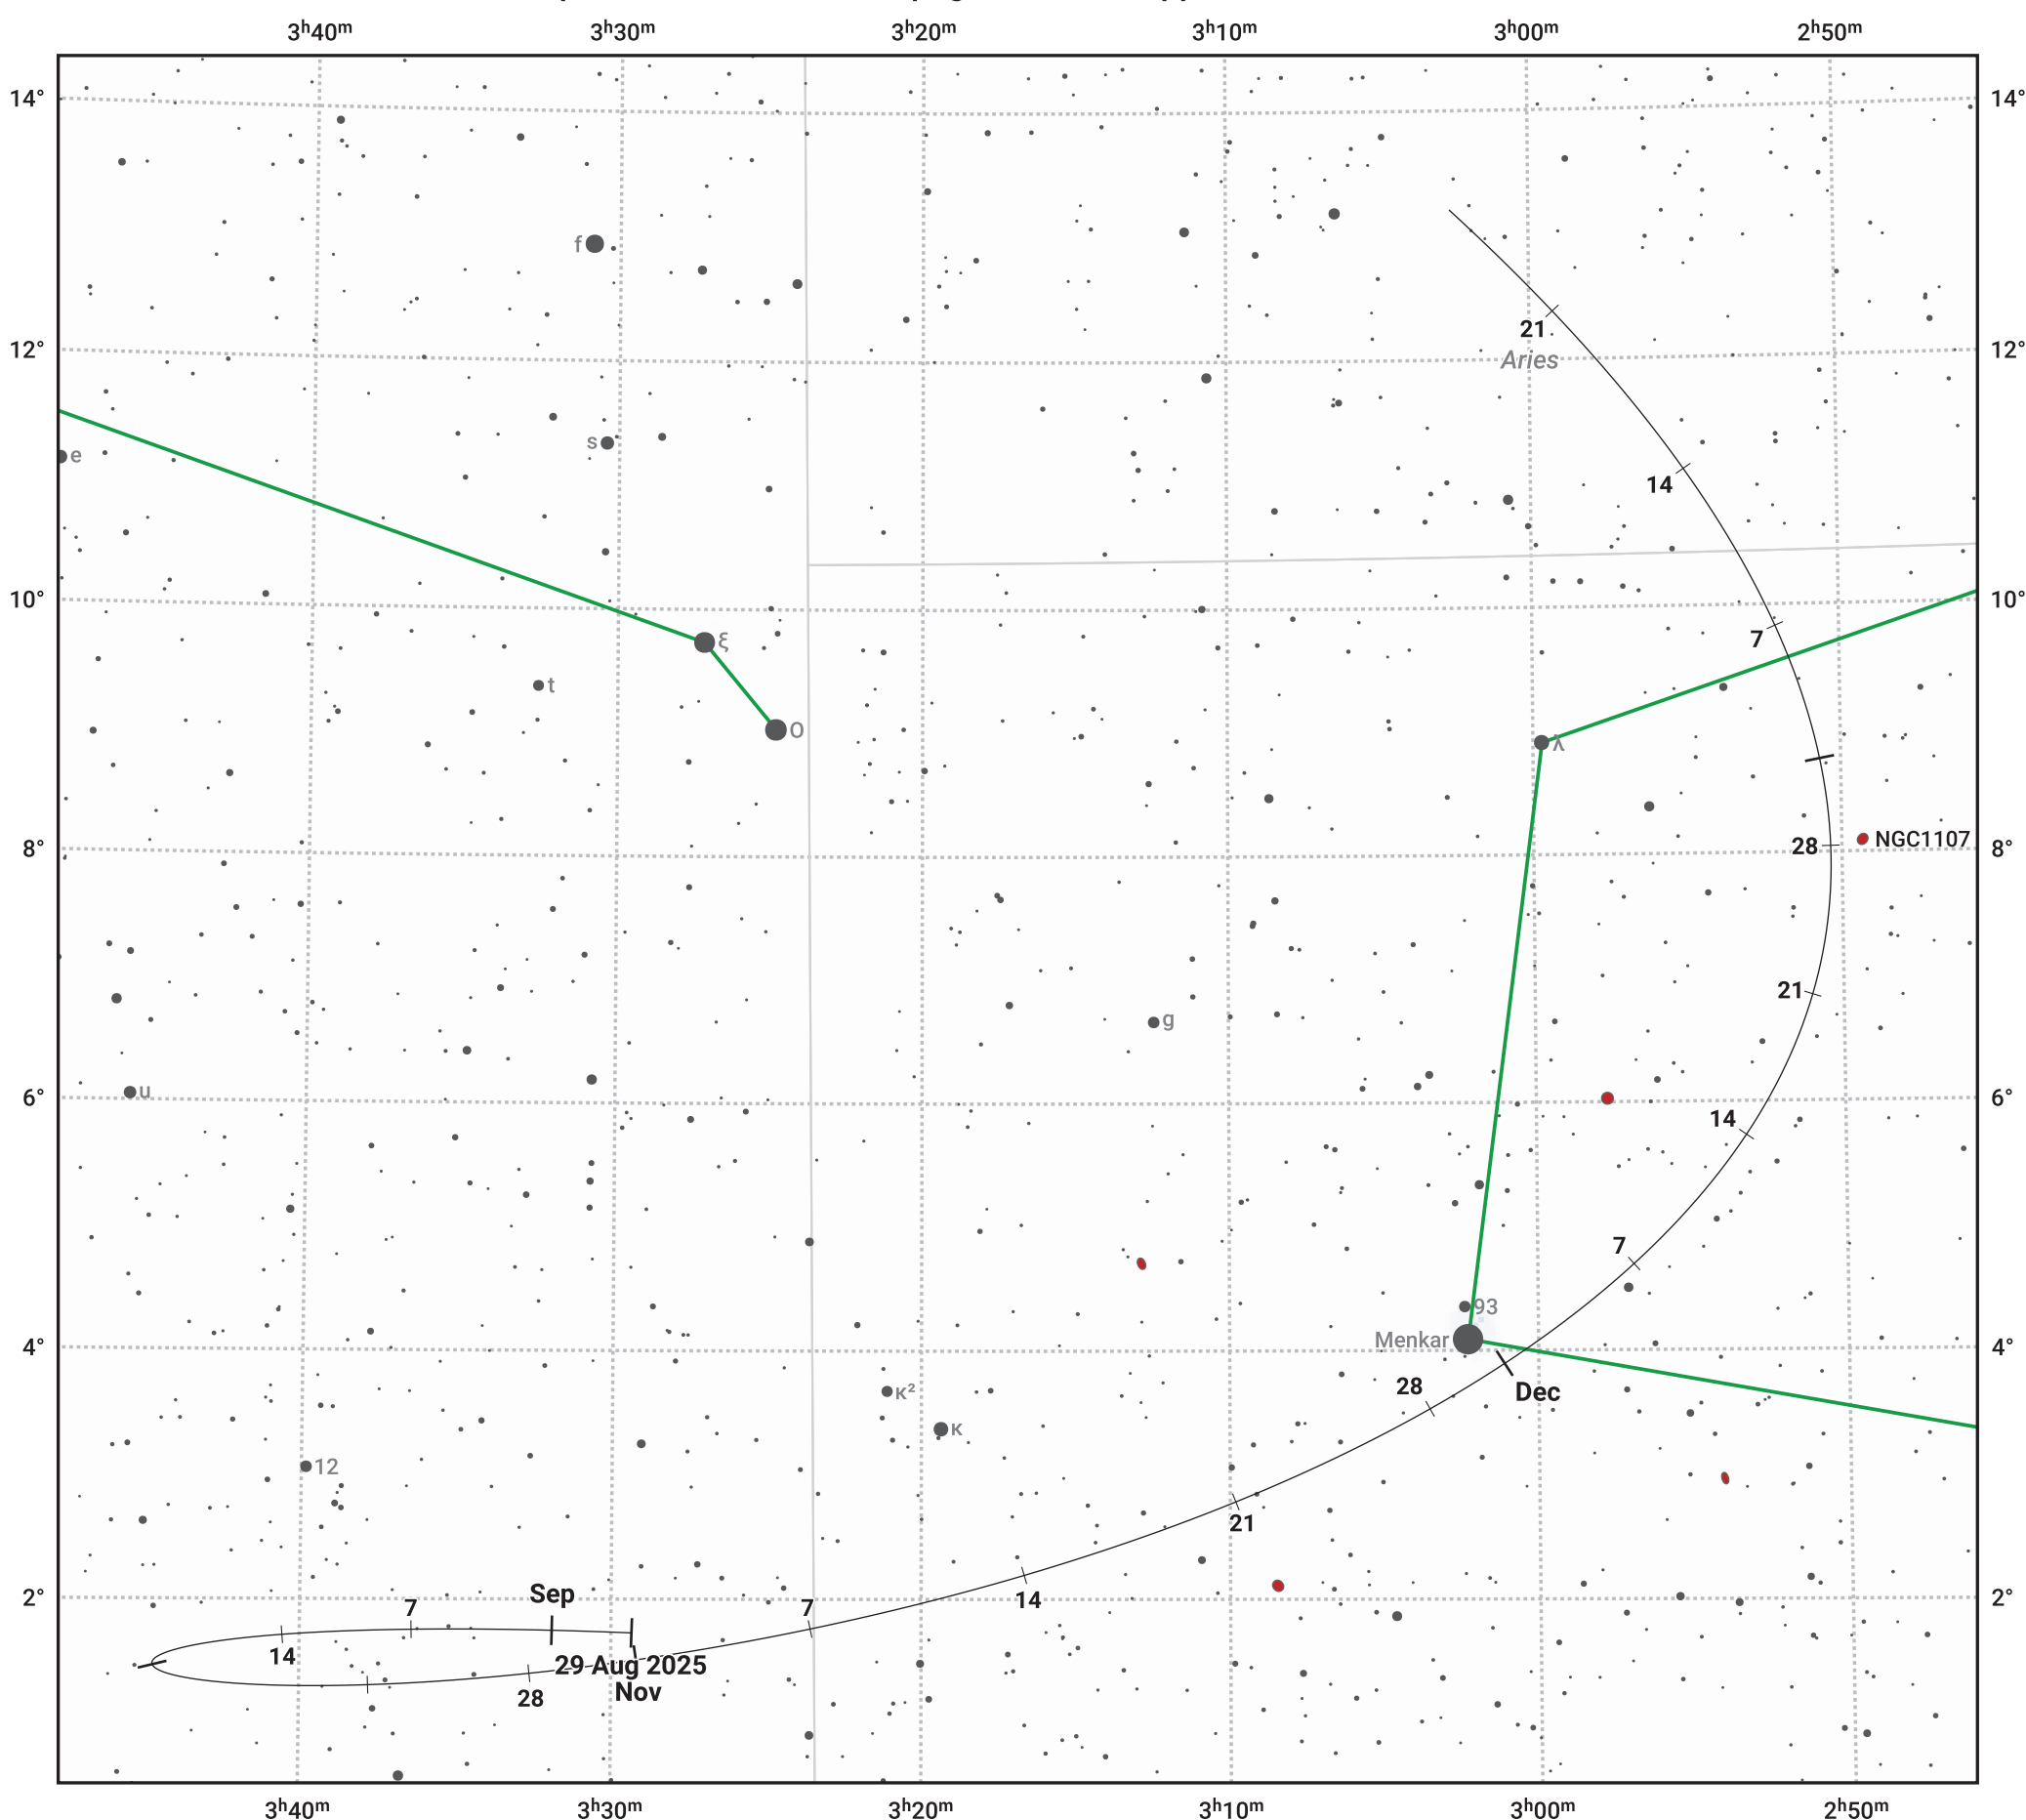

# The path of Asteroid 471 Papagena around opposition on 12 Nov 2025

© Dominic Ford 2011–2024. Date markers placed at midnight UTC. Downloaded from <https://in-the-sky.org>

Magnitude scale: 10.0 9.0 8.0 7.0 6.0 5.0 4.0 3.0 2.0

— Ecliptic Plane

Galaxy Bright nebula Open cluster Globular cluster

Date	Mag	Phase
2025 Sep 1	10.4	95%
2025 Oct 1	9.8	97%
2025 Oct 18	9.5	98%
2025 Nov 1	9.2	99%
2025 Dec 1	9.4	99%
2026 Jan 1	10.1	97%
2026 Jan 17	10.5	96%