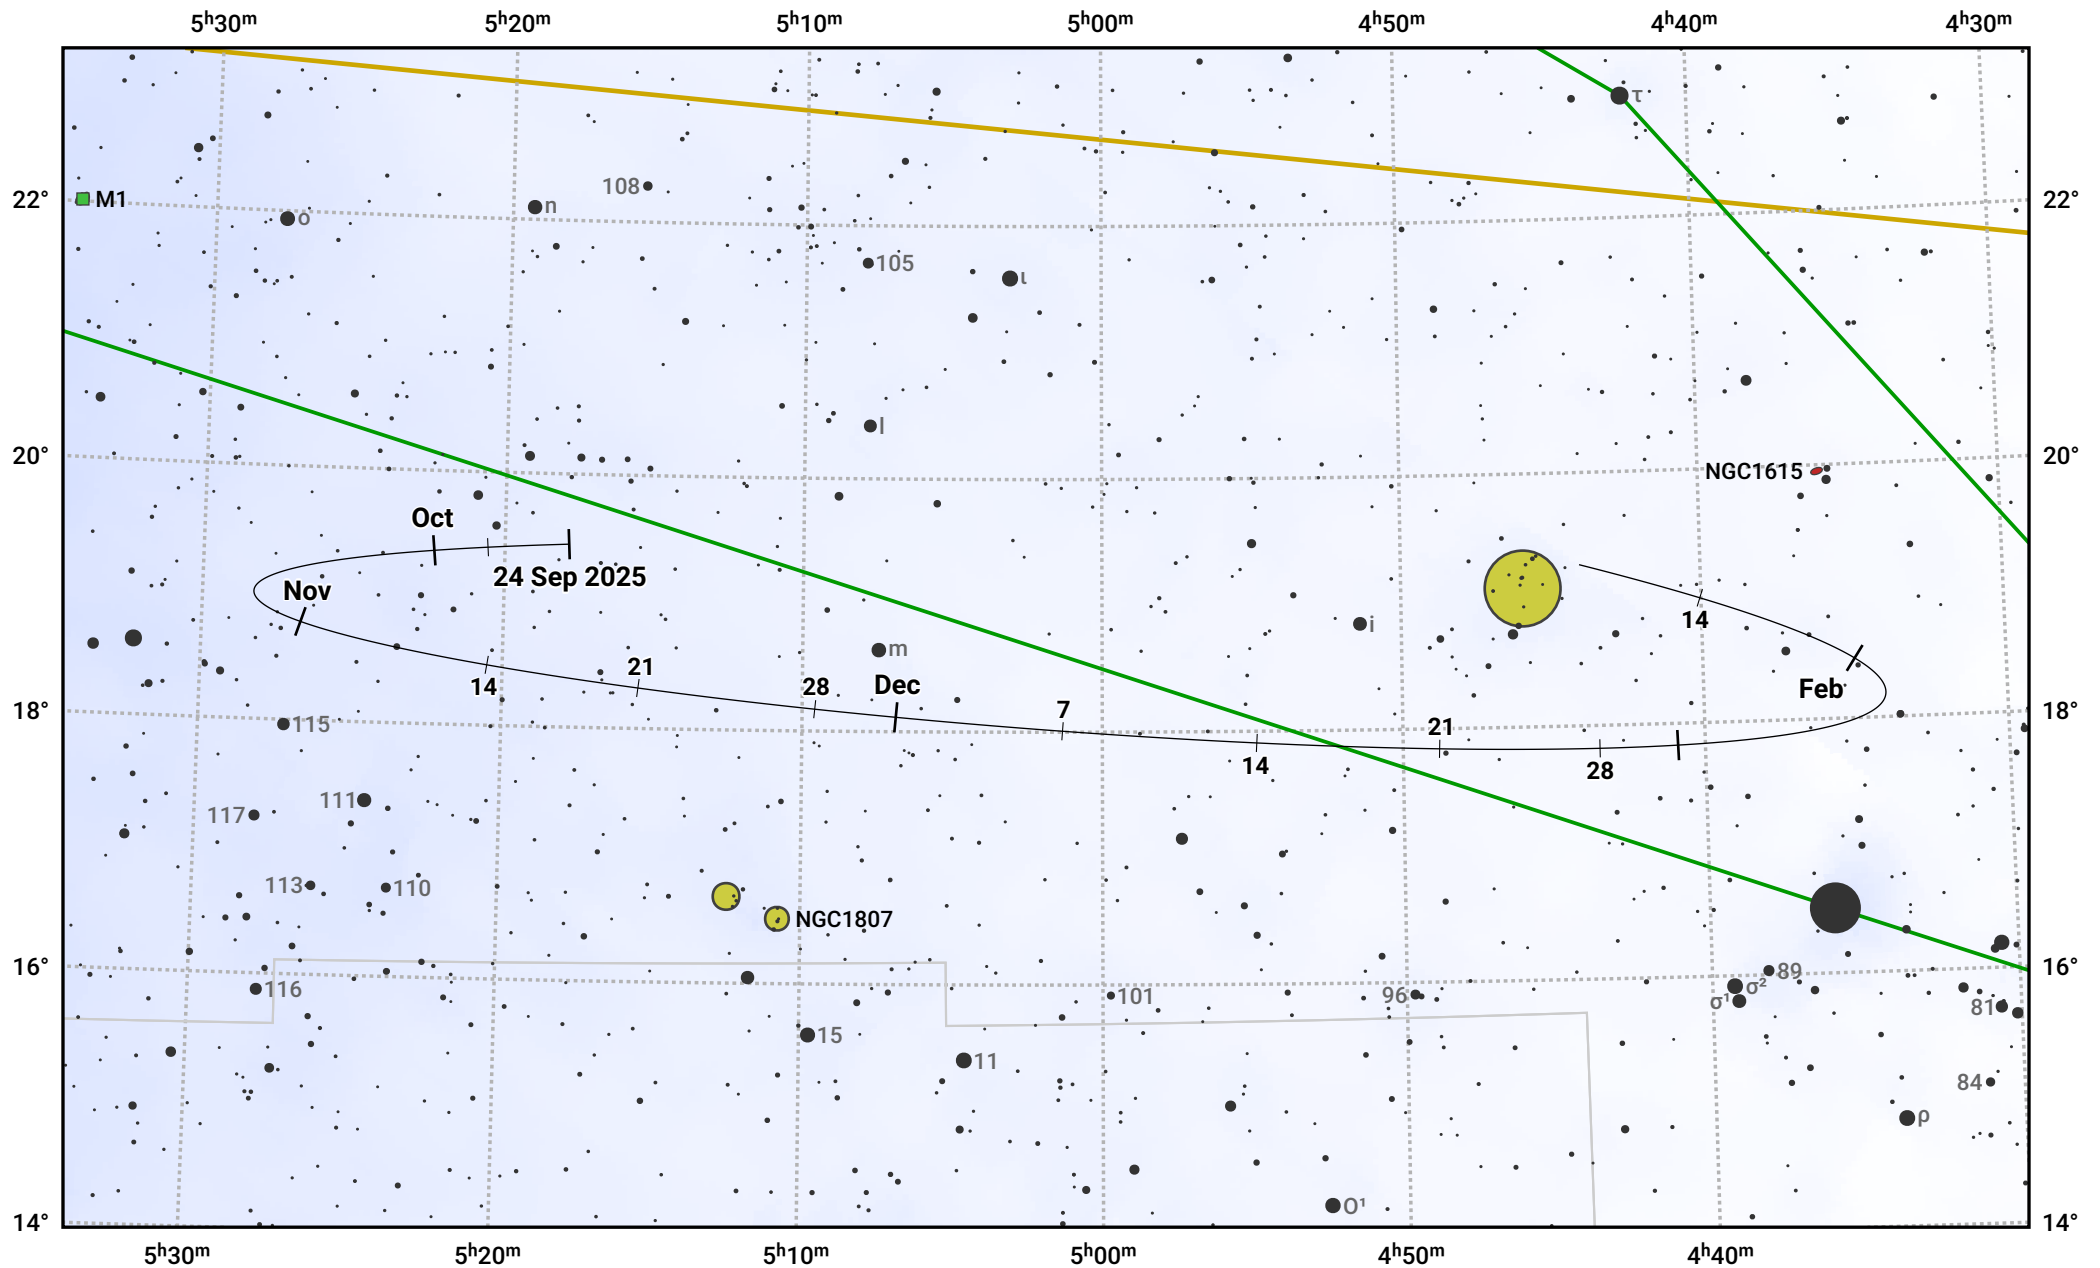

# The path of Asteroid 16 Psyche around opposition on 8 Dec 2025

© Dominic Ford 2011–2024. Date markers placed at midnight UTC. Downloaded from <https://in-the-sky.org>

Magnitude scale: 10.0 9.0 8.0 7.0 6.0 5.0 4.0 3.0 2.0 1.0 0.0

— Ecliptic Plane

Galaxy Bright nebula Open cluster Globular cluster

Date	Mag
2025 Oct 1	11.0
2025 Nov 1	10.5
2025 Nov 20	10.1
2025 Dec 1	9.8
2026 Jan 1	10.3
2026 Feb 1	11.0
2026 Feb 5	11.1