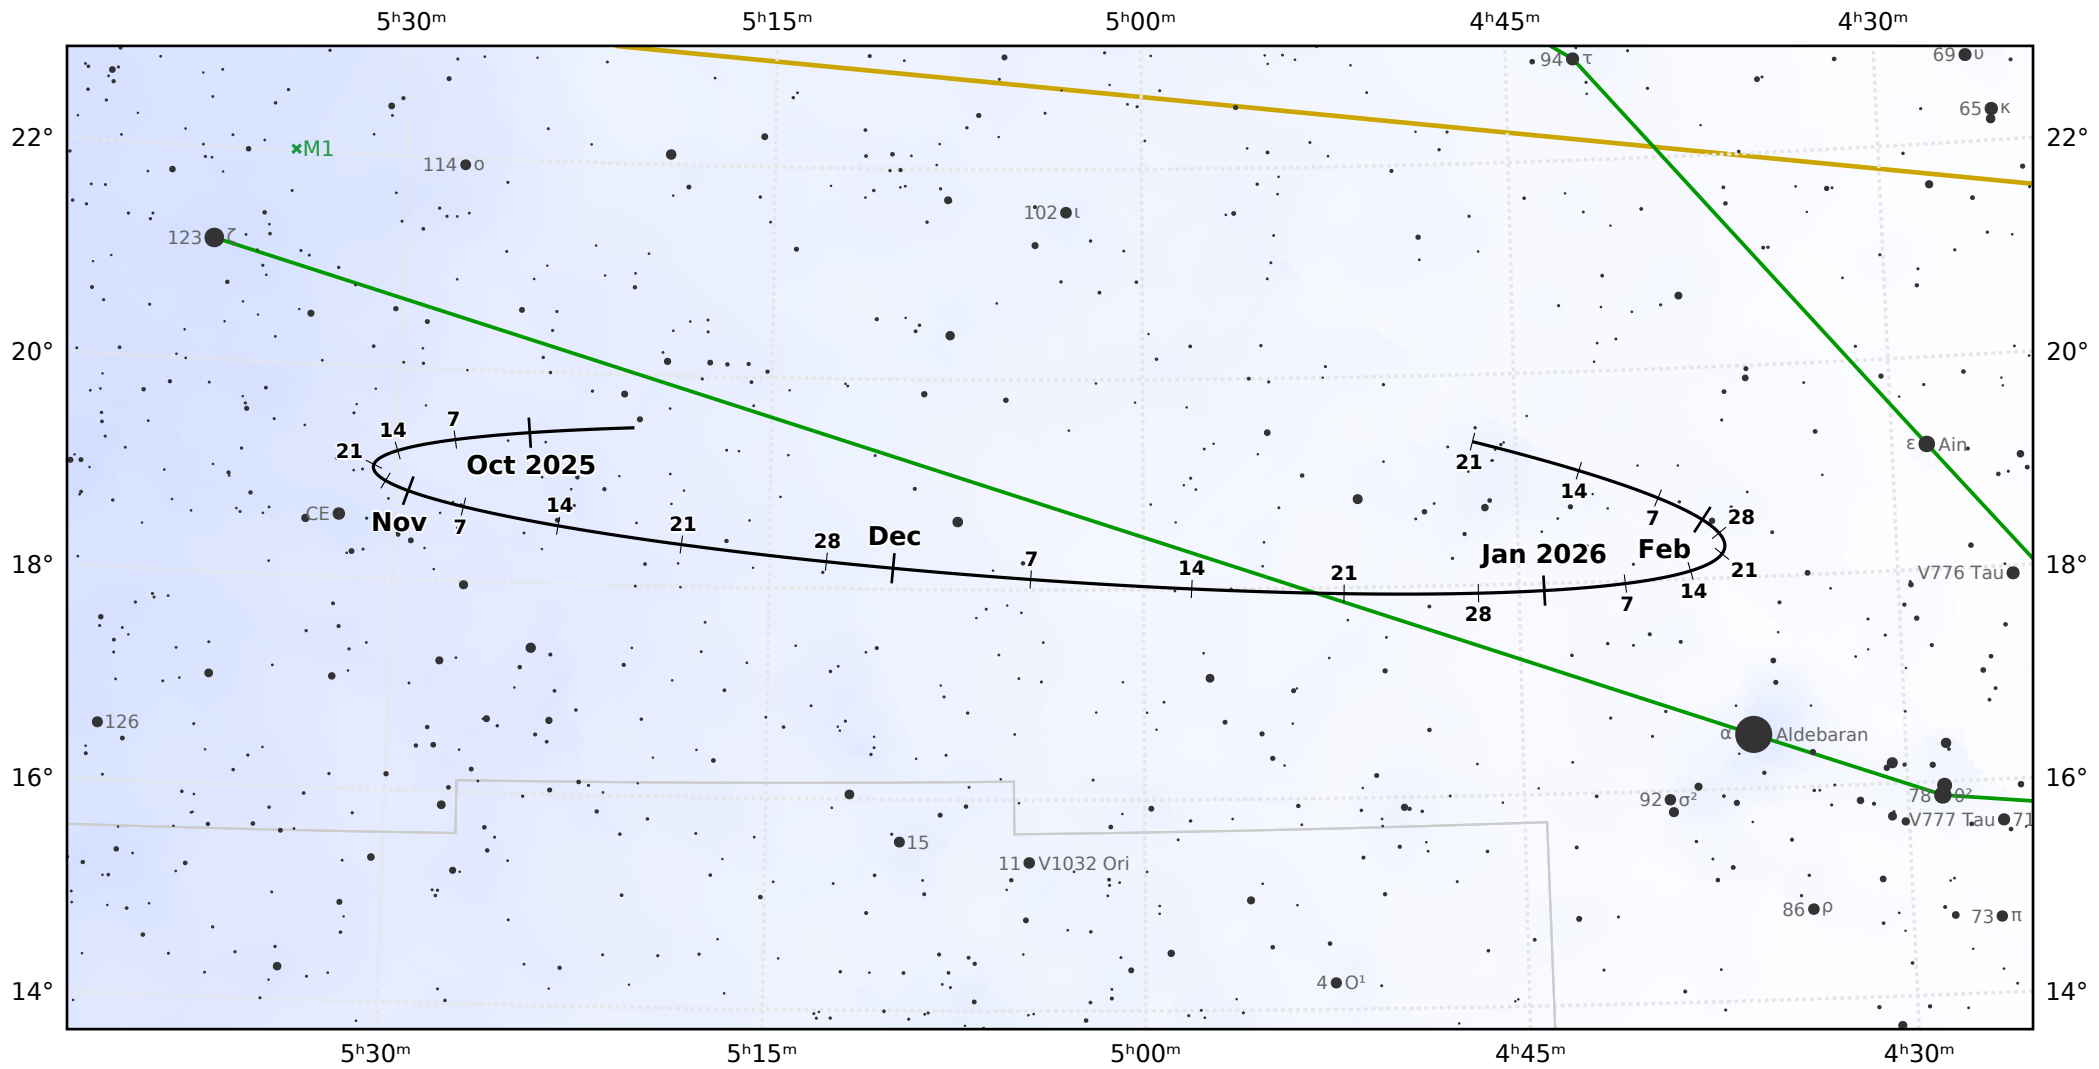

# The path of Asteroid 16 Psyche around opposition on 8 Dec 2025

© Dominic Ford 2011-2021. Downloaded from <https://in-the-sky.org>