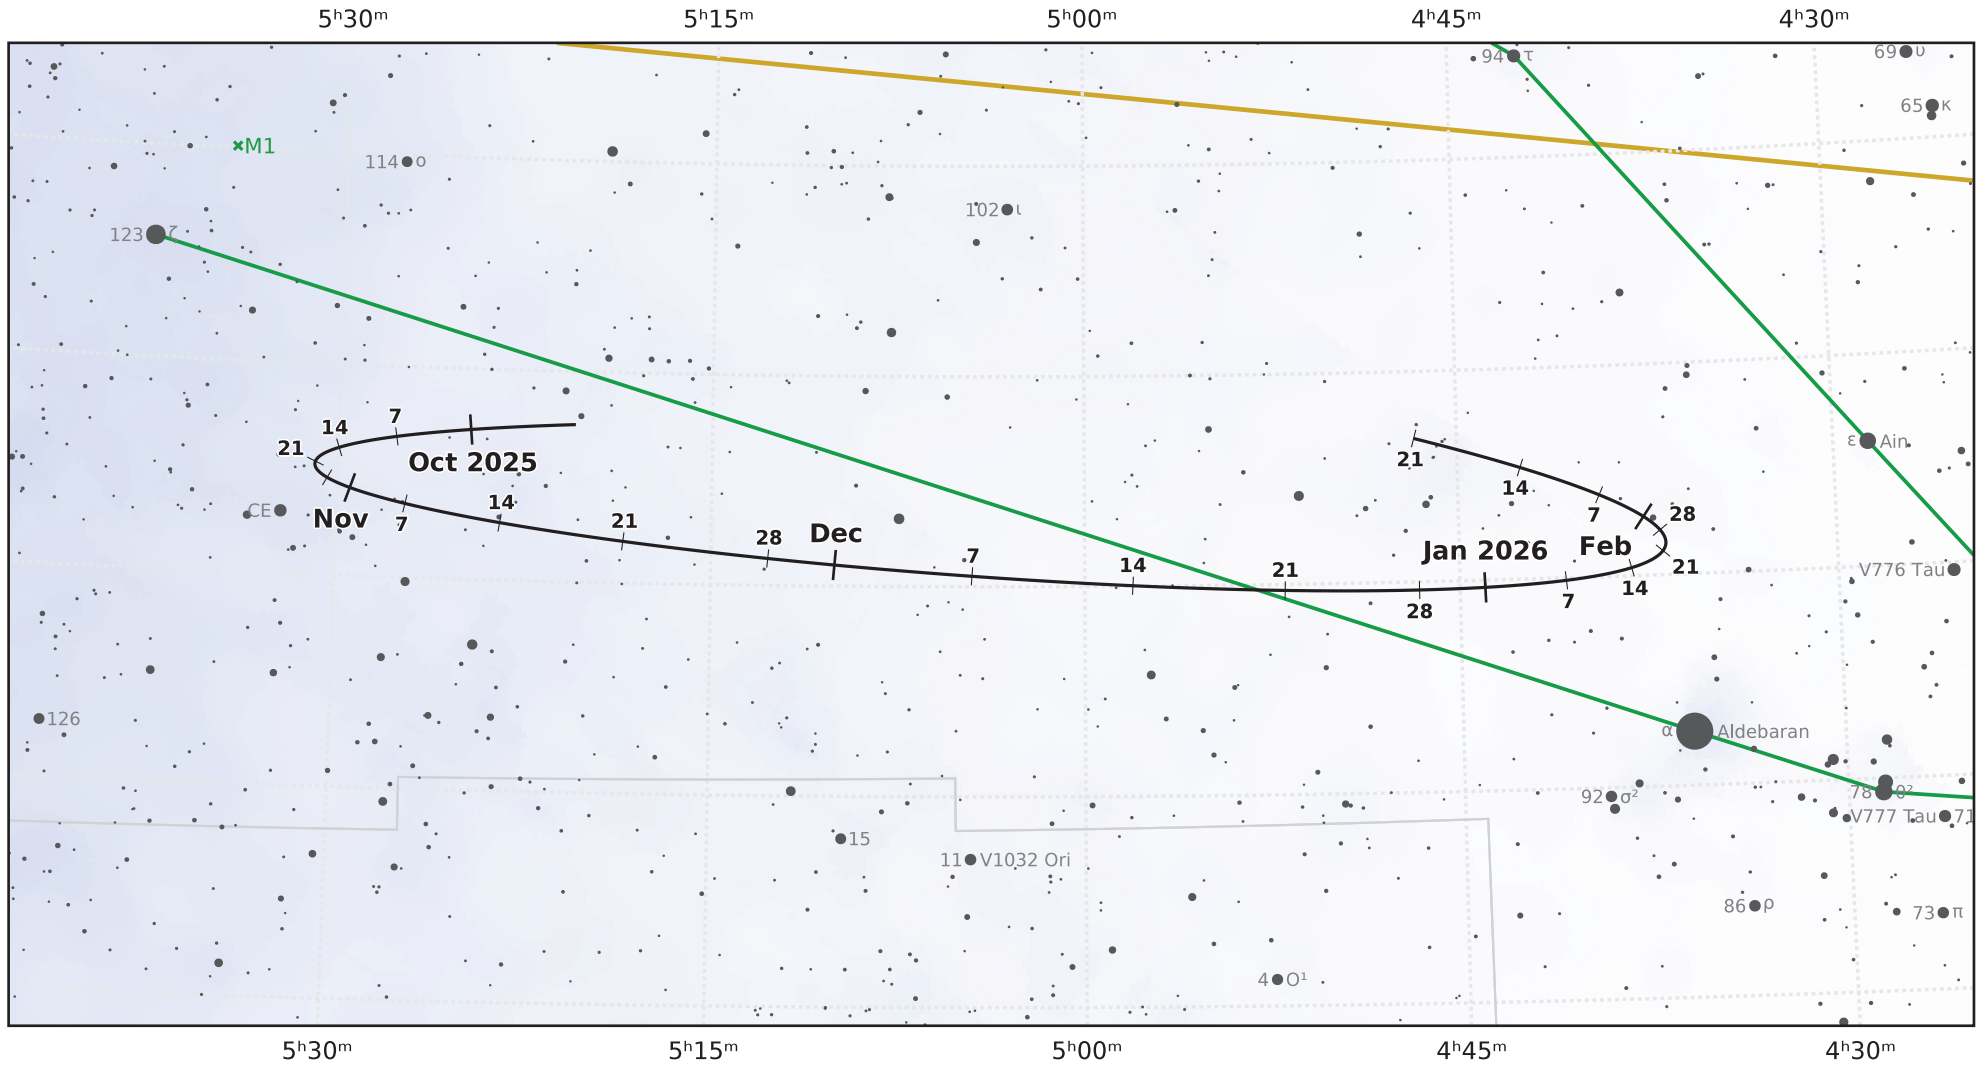

The path of Asteroid 16 Psyche around opposition on 8 Dec 2025

© Dominic Ford 2011–2021. Downloaded from <https://in-the-sky.org>