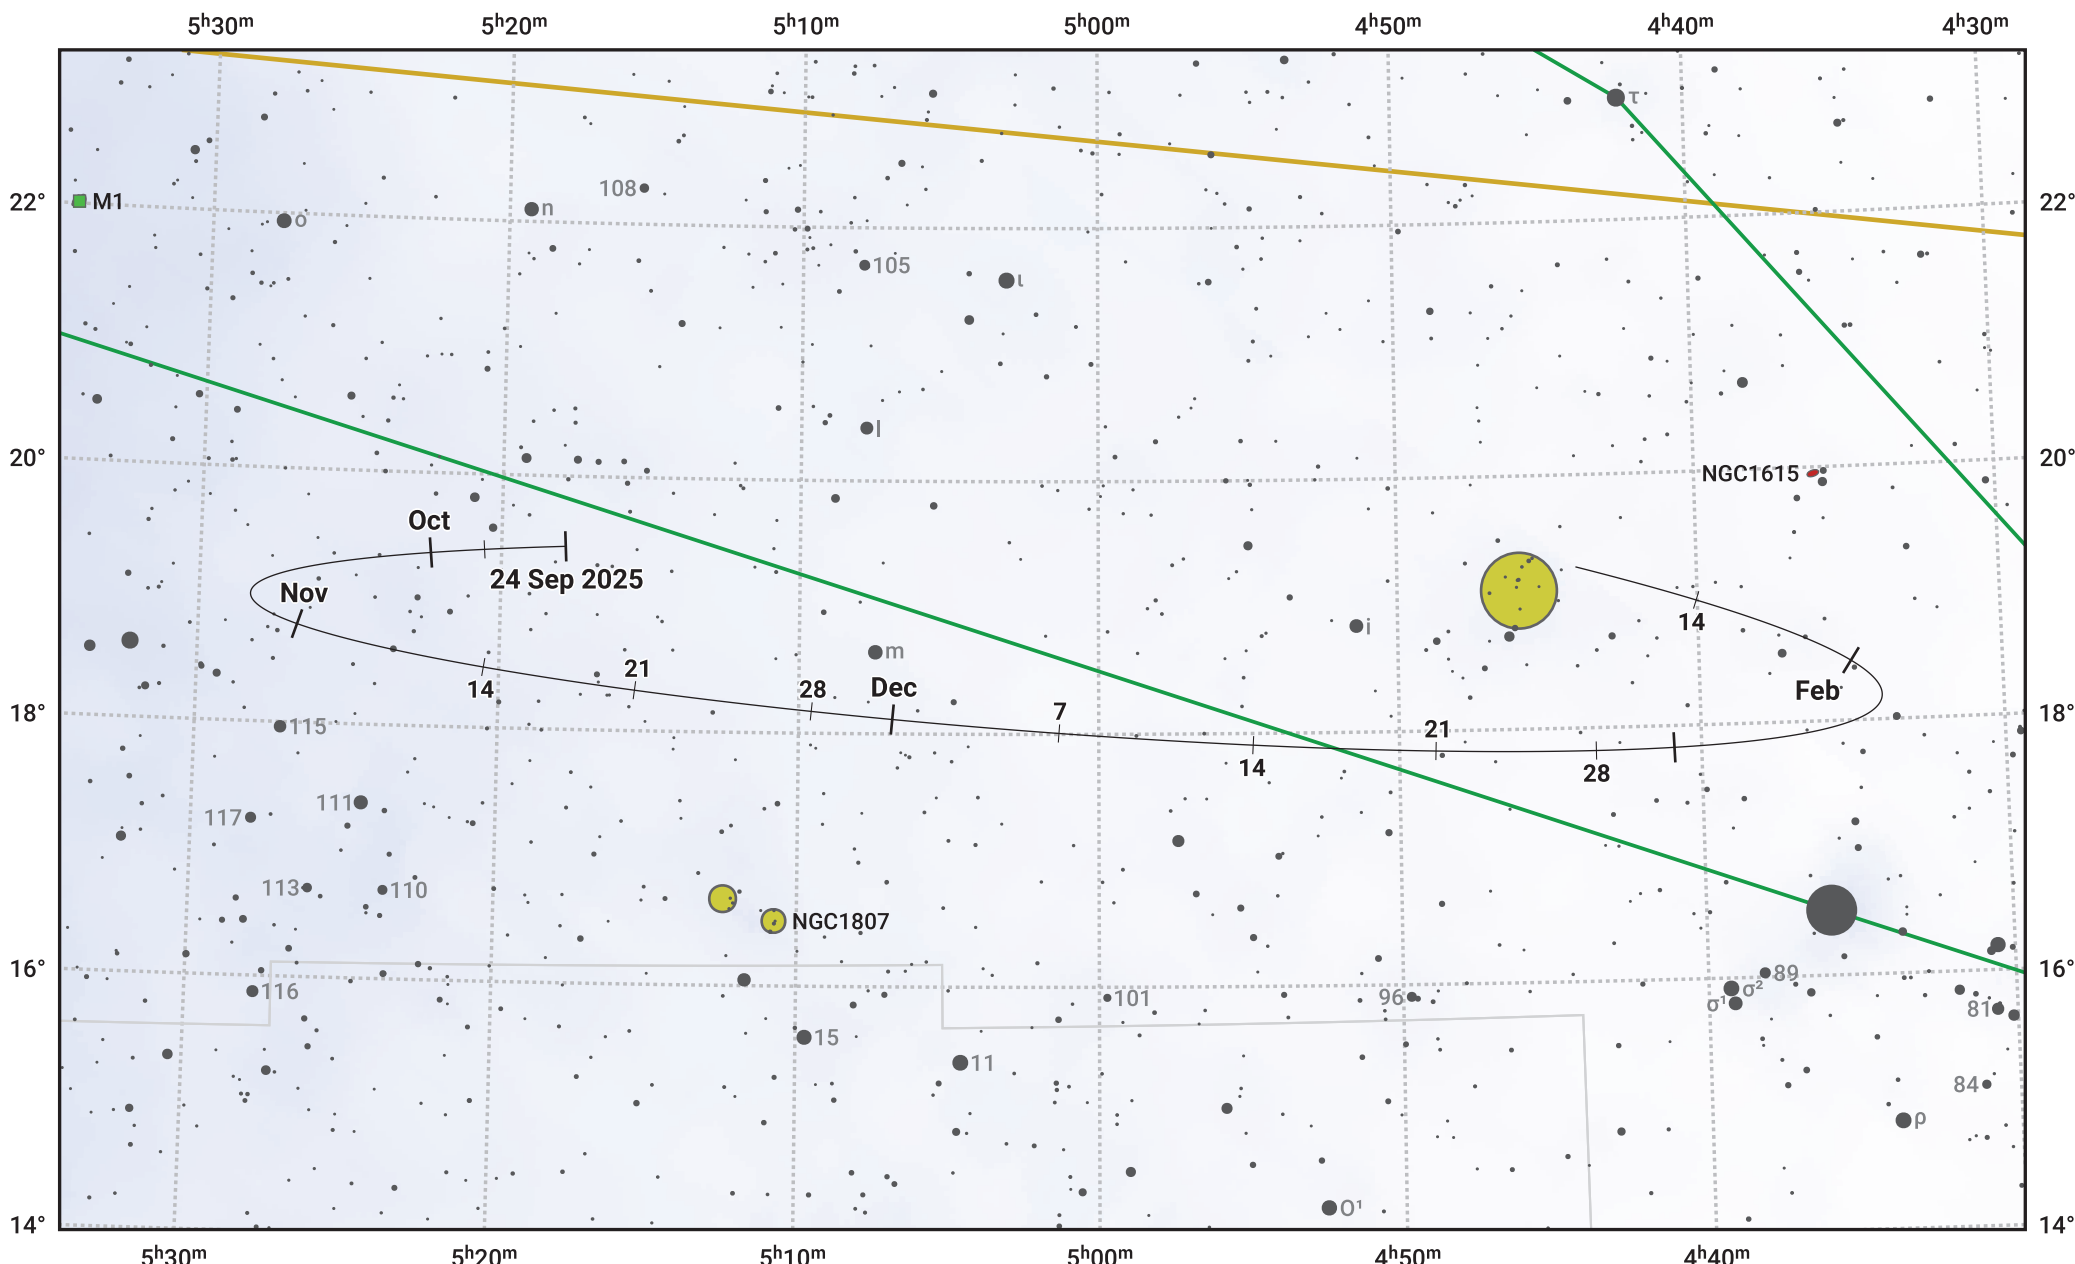

# The path of Asteroid 16 Psyche around opposition on 8 Dec 2025

© Dominic Ford 2011–2024. Date markers placed at midnight UTC. Downloaded from <https://in-the-sky.org>

Magnitude scale: 10.0 9.0 8.0 7.0 6.0 5.0 4.0 3.0 2.0 1.0 0.0

— Ecliptic Plane

- Galaxy
- Bright nebula
- Open cluster
- Globular cluster

Date	Mag
2025 Oct 1	11.0
2025 Nov 1	10.5
2025 Nov 20	10.1
2025 Dec 1	9.8
2026 Jan 1	10.3
2026 Feb 1	11.0
2026 Feb 5	11.1