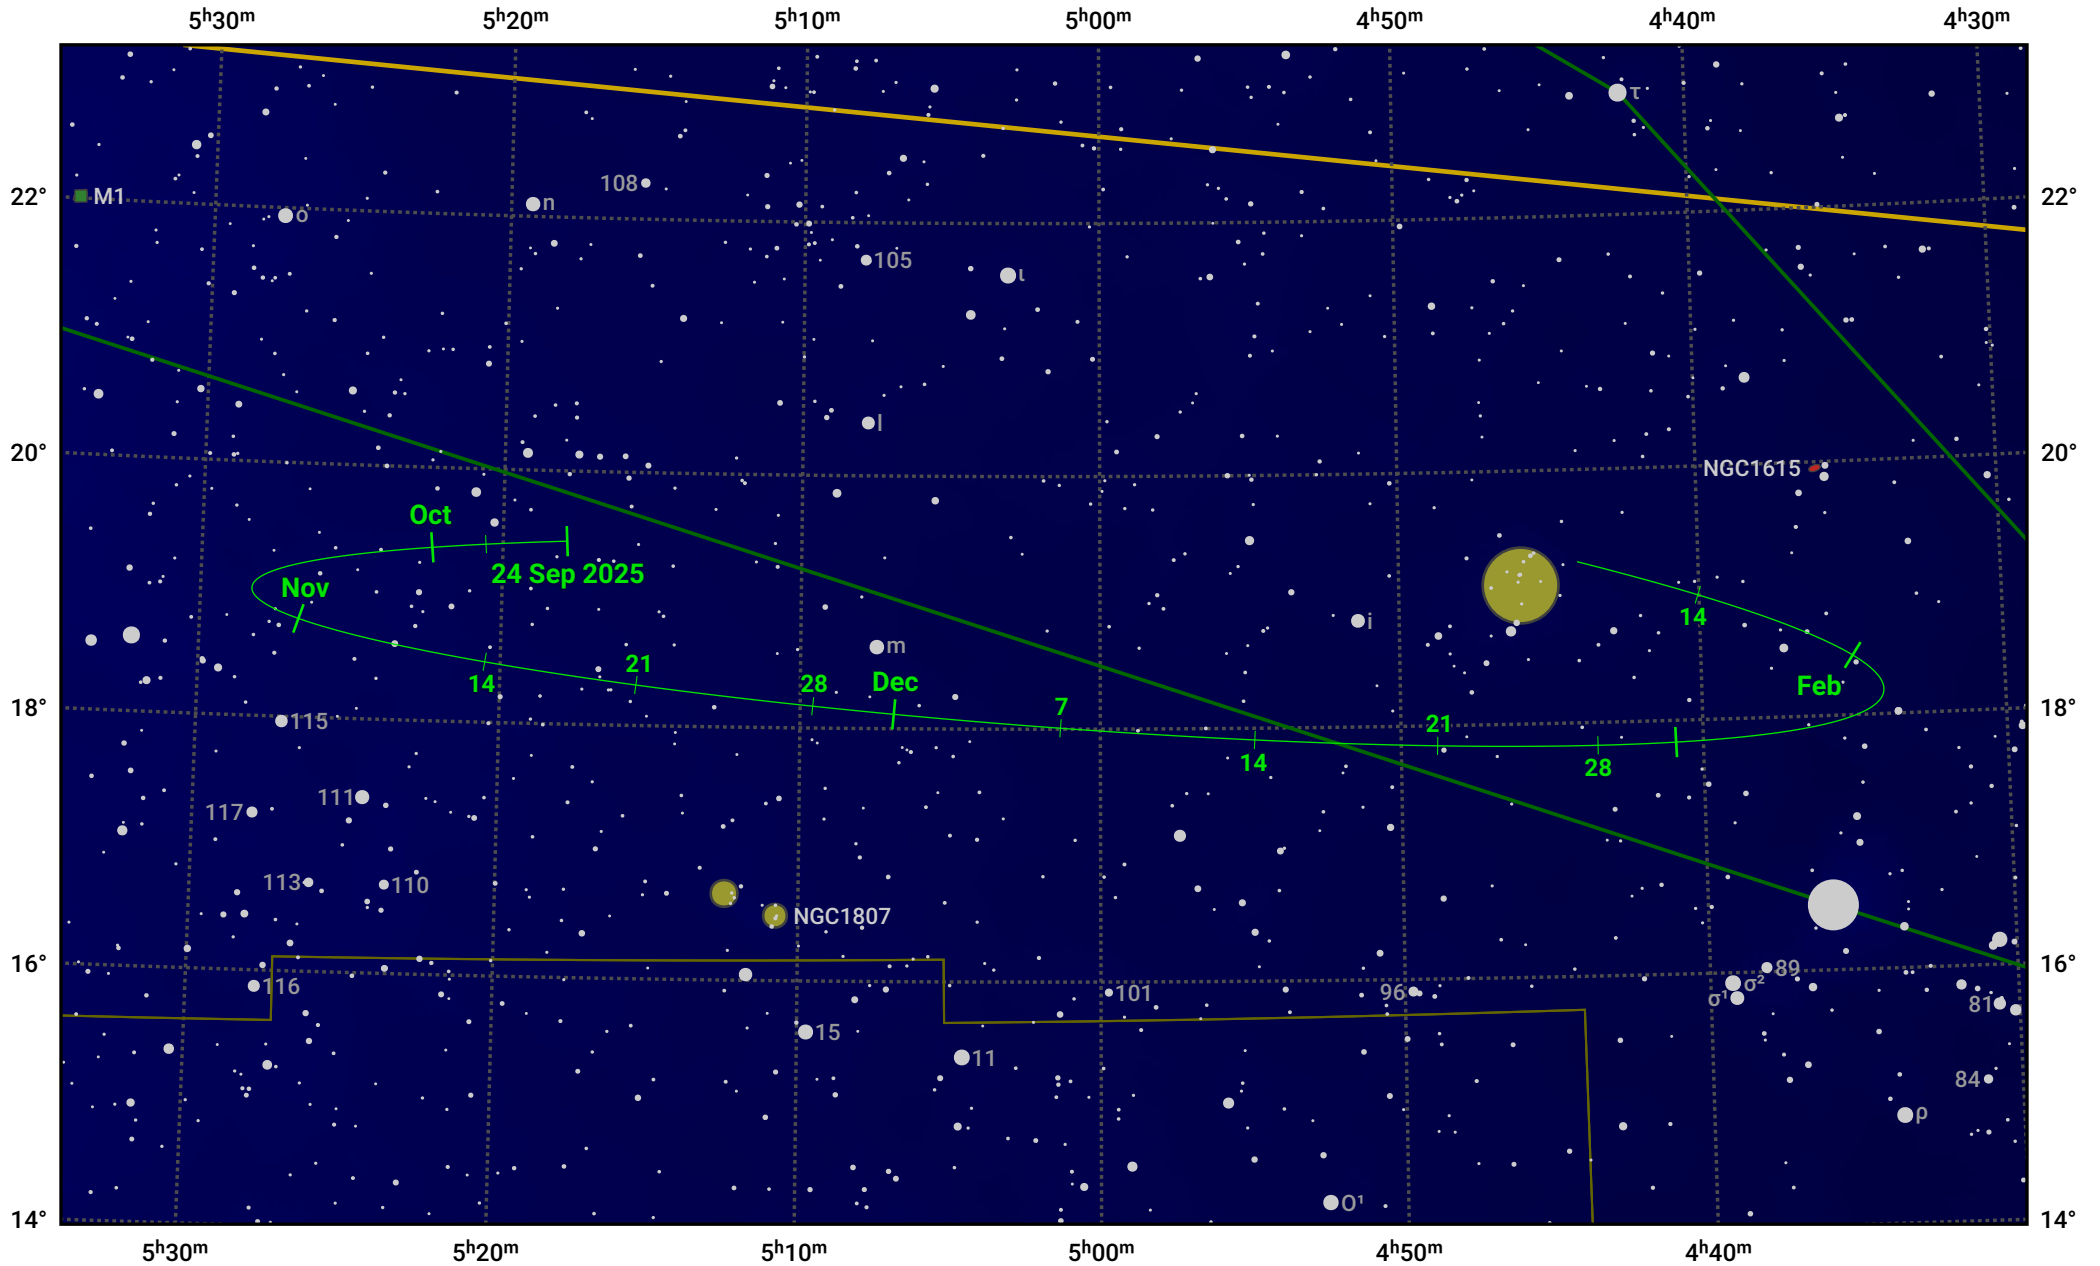

# The path of Asteroid 16 Psyche around opposition on 8 Dec 2025

© Dominic Ford 2011–2024. Date markers placed at midnight UTC. Downloaded from <https://in-the-sky.org>

Magnitude scale: 10.0 9.0 8.0 7.0 6.0 5.0 4.0 3.0 2.0 1.0 0.0

— Ecliptic Plane

Galaxy Bright nebula Open cluster Globular cluster

Date	Mag
2025 Oct 1	11.0
2025 Nov 1	10.5
2025 Nov 20	10.1
2025 Dec 1	9.8
2026 Jan 1	10.3
2026 Feb 1	11.0
2026 Feb 5	11.1