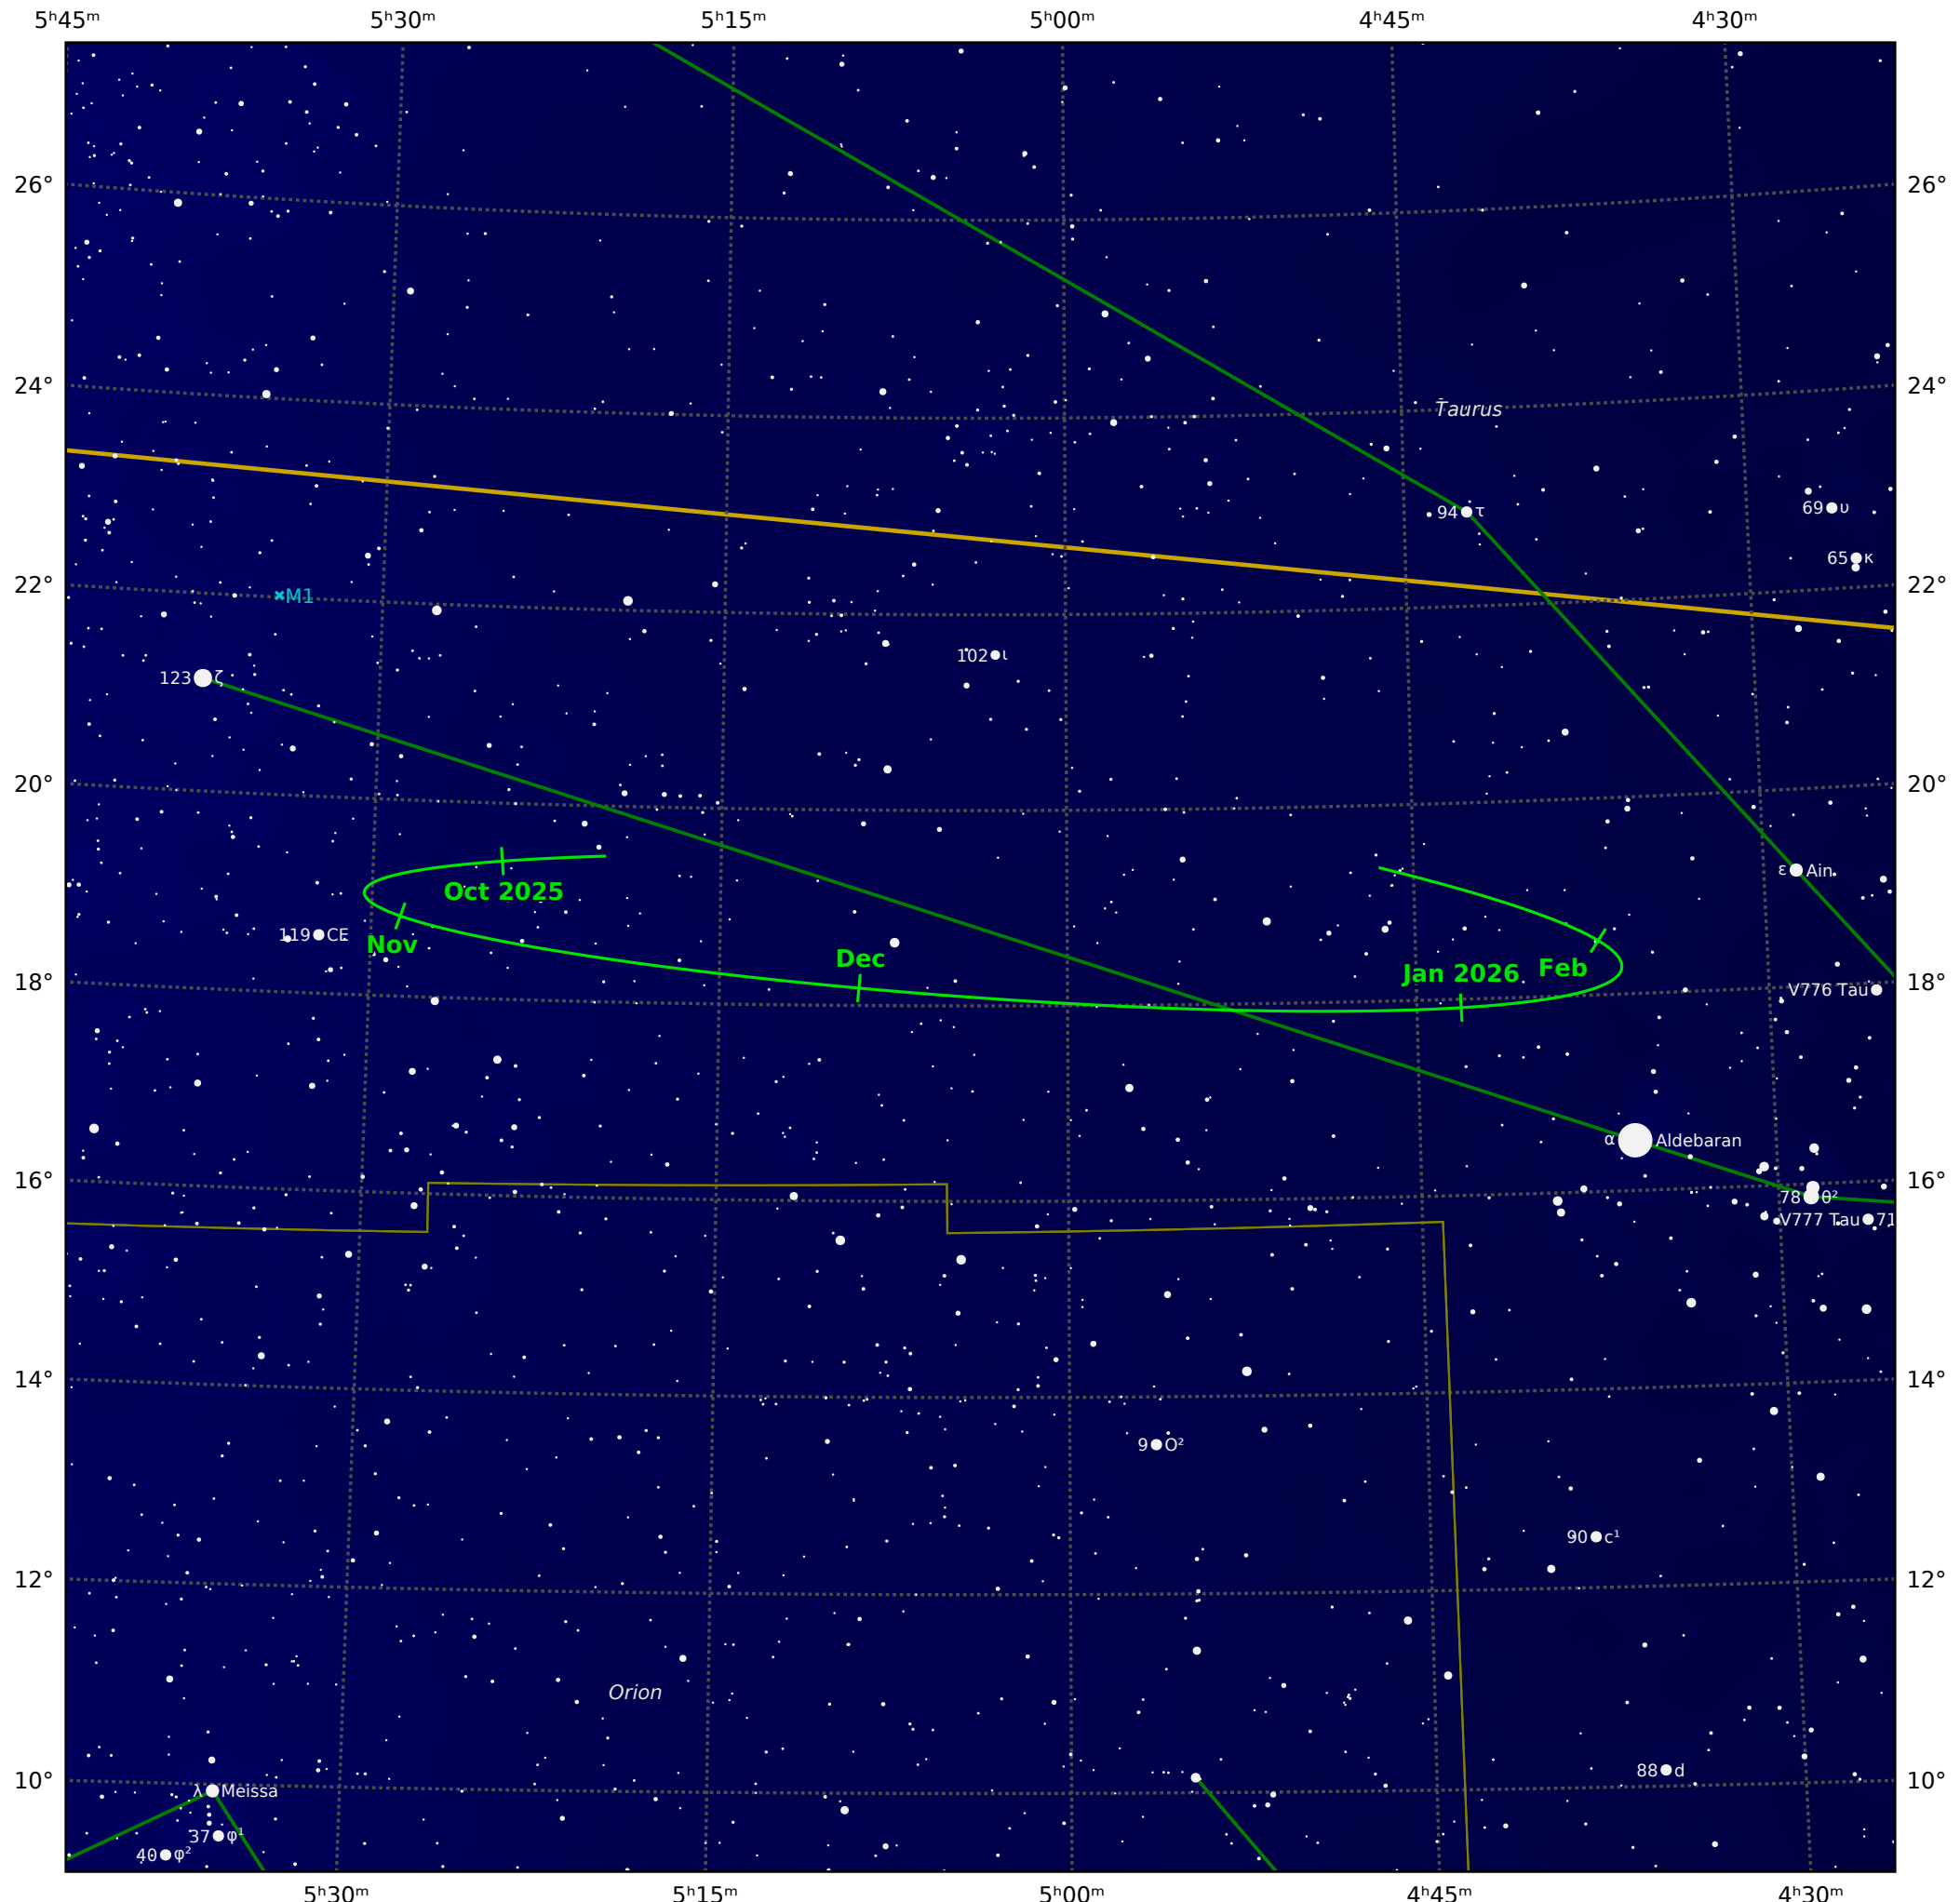

The path of Asteroid 16 Psyche around opposition on 8 Dec 2025

© Dominic Ford 2011-2019. Downloaded from <https://in-the-sky.org>