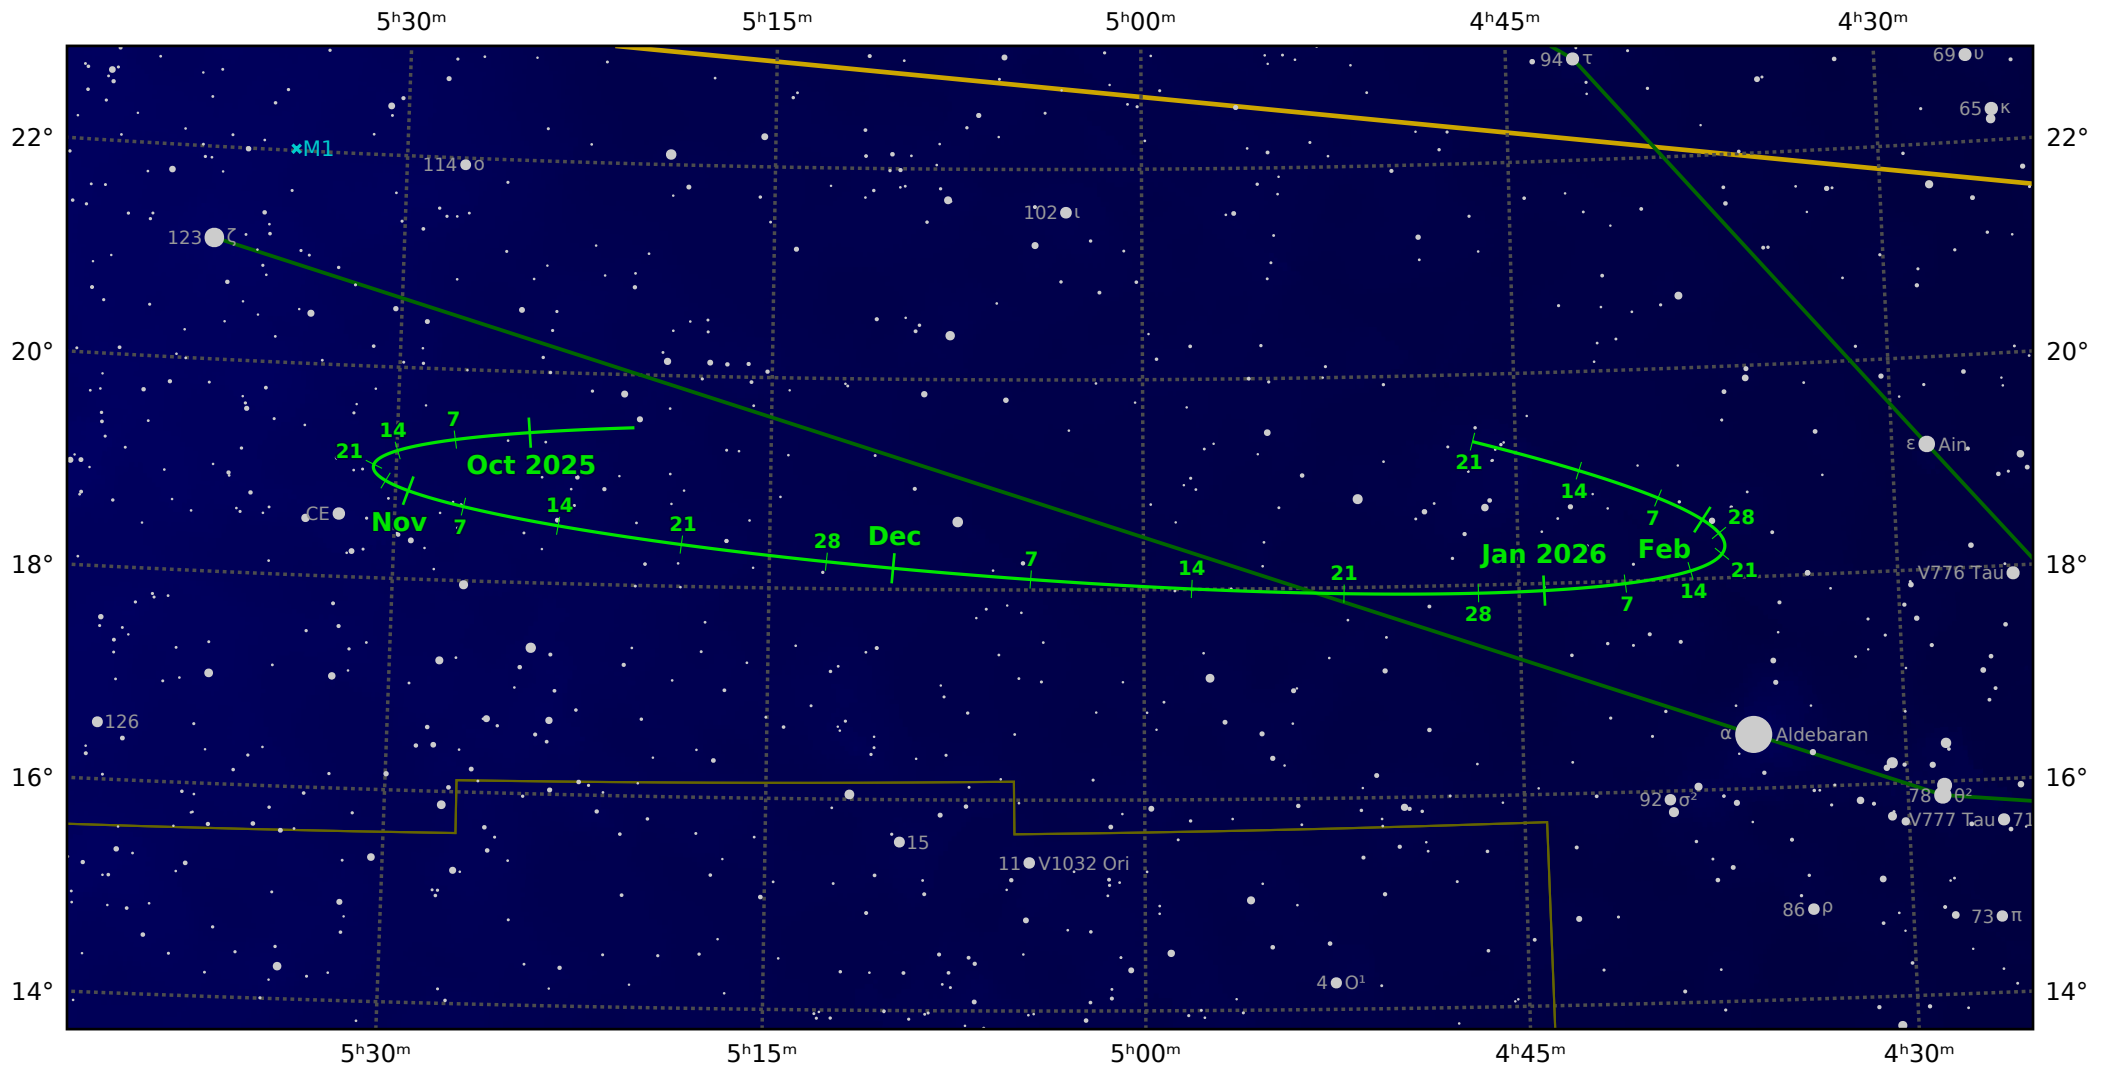

# The path of Asteroid 16 Psyche around opposition on 8 Dec 2025

© Dominic Ford 2011–2021. Downloaded from <https://in-the-sky.org>