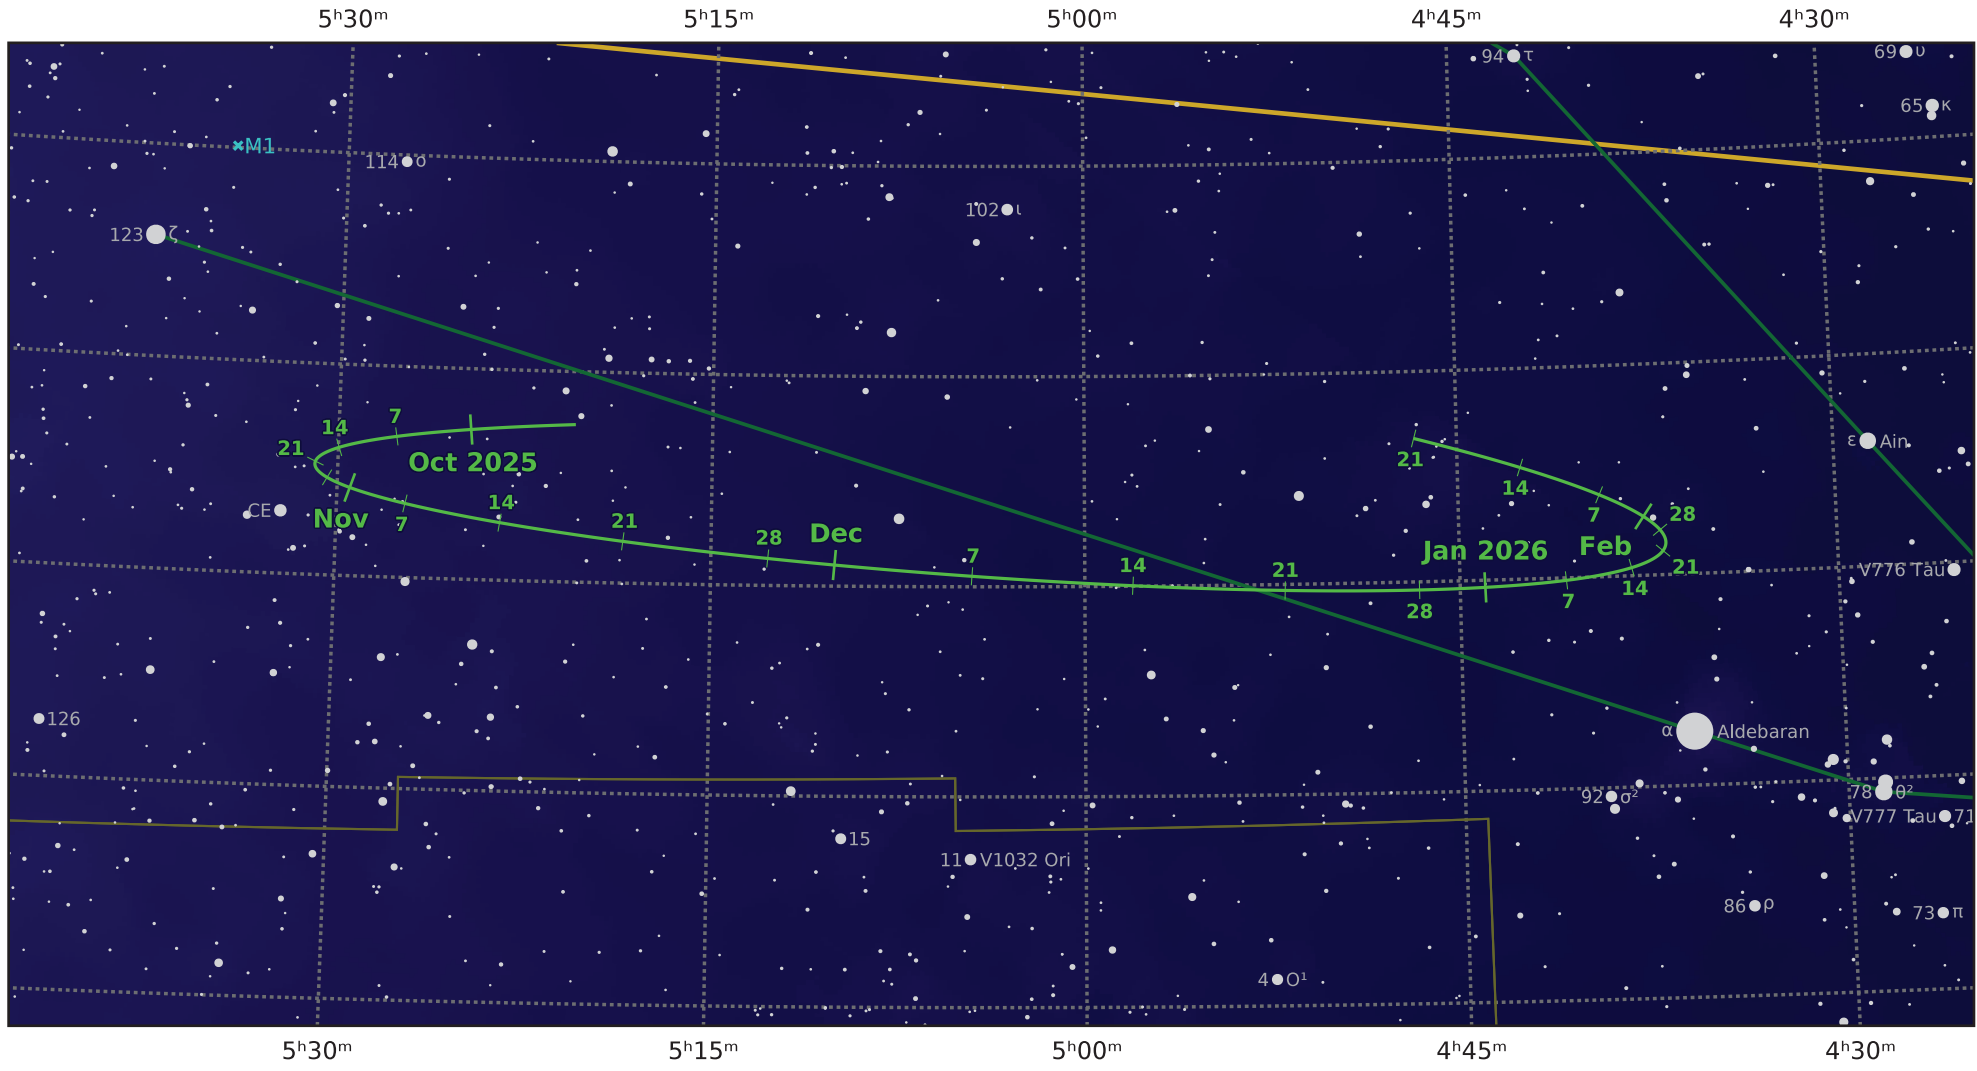

The path of Asteroid 16 Psyche around opposition on 8 Dec 2025

© Dominic Ford 2011–2021. Downloaded from <https://in-the-sky.org>