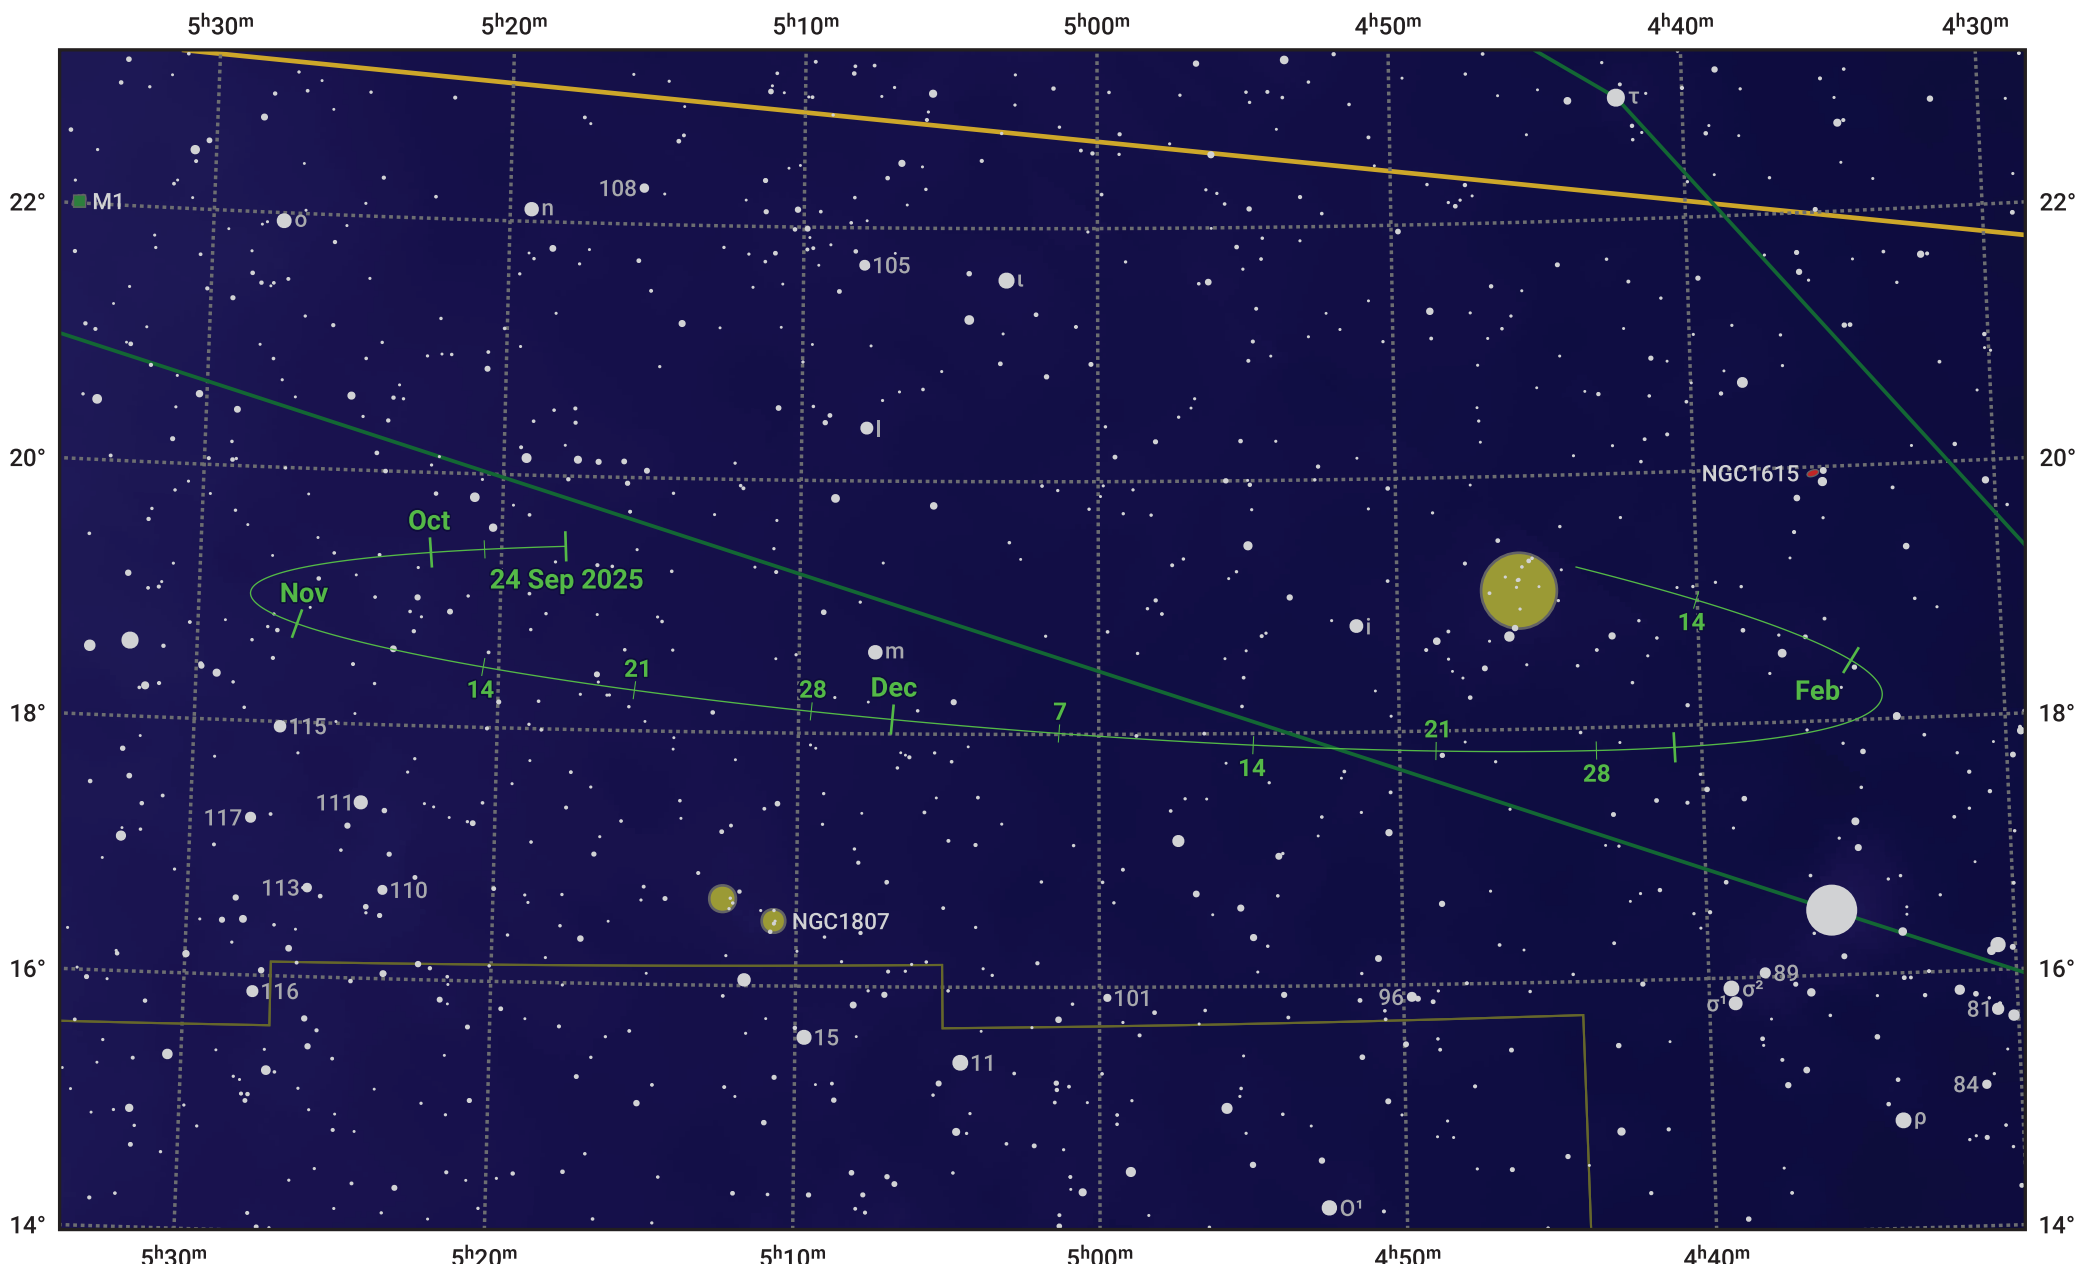

# The path of Asteroid 16 Psyche around opposition on 8 Dec 2025

© Dominic Ford 2011–2024. Date markers placed at midnight UTC. Downloaded from <https://in-the-sky.org>

Magnitude scale: 10.0 9.0 8.0 7.0 6.0 5.0 4.0 3.0 2.0 1.0 0.0

— Ecliptic Plane

- Galaxy
- Bright nebula
- Open cluster
- ⊕ Globular cluster

Date	Mag
2025 Oct 1	11.0
2025 Nov 1	10.5
2025 Nov 20	10.1
2025 Dec 1	9.8
2026 Jan 1	10.3
2026 Feb 1	11.0
2026 Feb 5	11.1