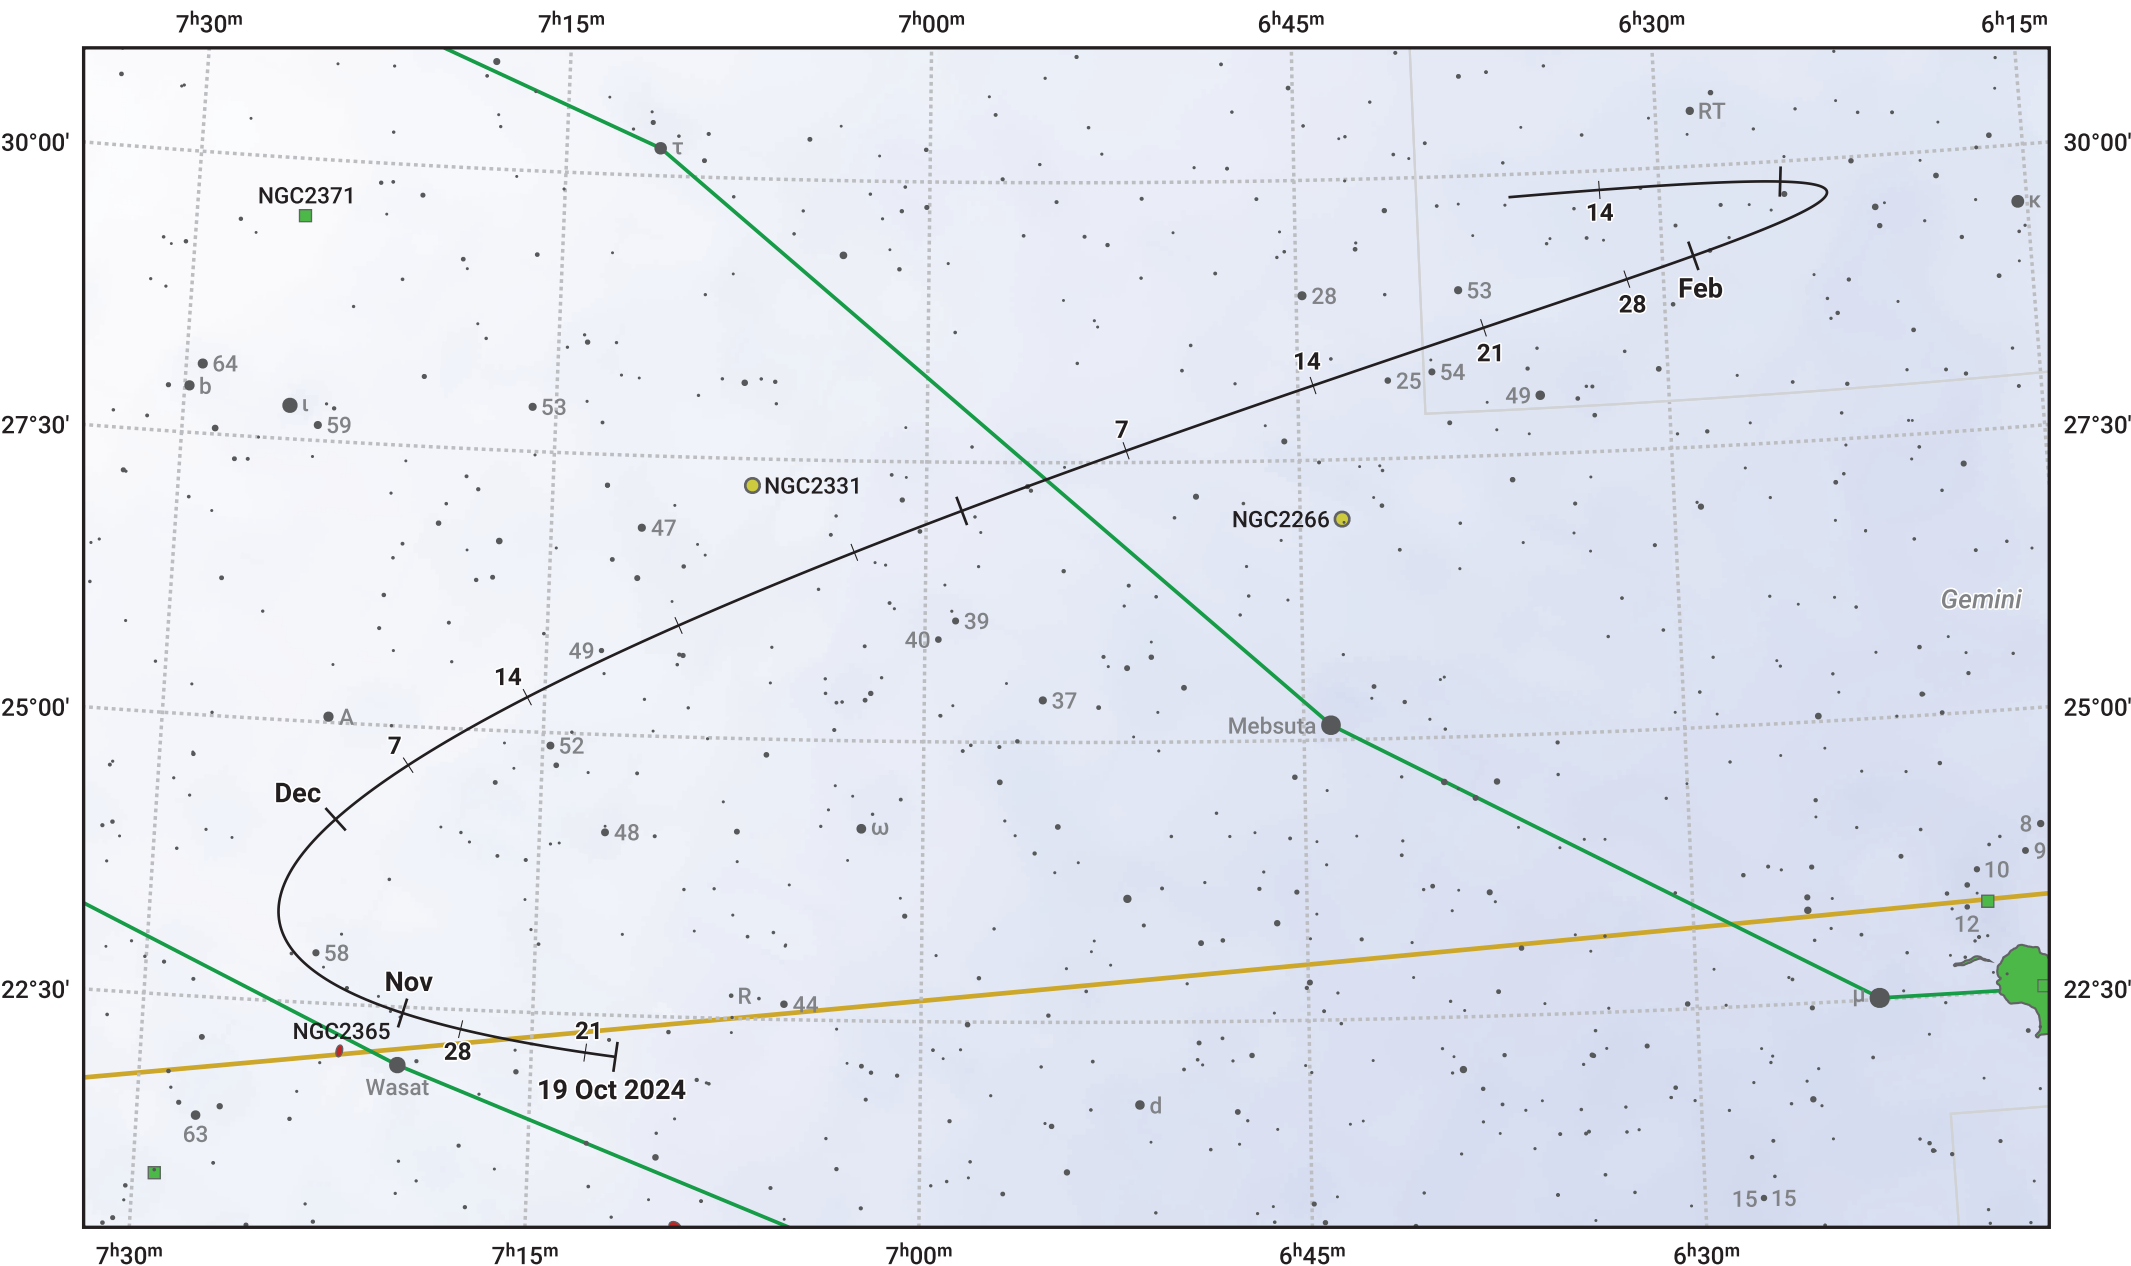

# The path of Asteroid 14 Irene around opposition on 2 Jan 2025

Magnitude scale: 9.0 8.0 7.0 6.0 5.0 4.0 3.0 2.0

— Ecliptic Plane

Galaxy    Bright nebula    Open cluster    Globular cluster

Date	Mag	Phase
2024 Nov 1	11.2	97%
2024 Dec 1	10.5	98%
2024 Dec 4	10.4	99%
2025 Jan 1	9.6	100%
2025 Feb 1	10.2	98%
2025 Mar 1	10.7	96%