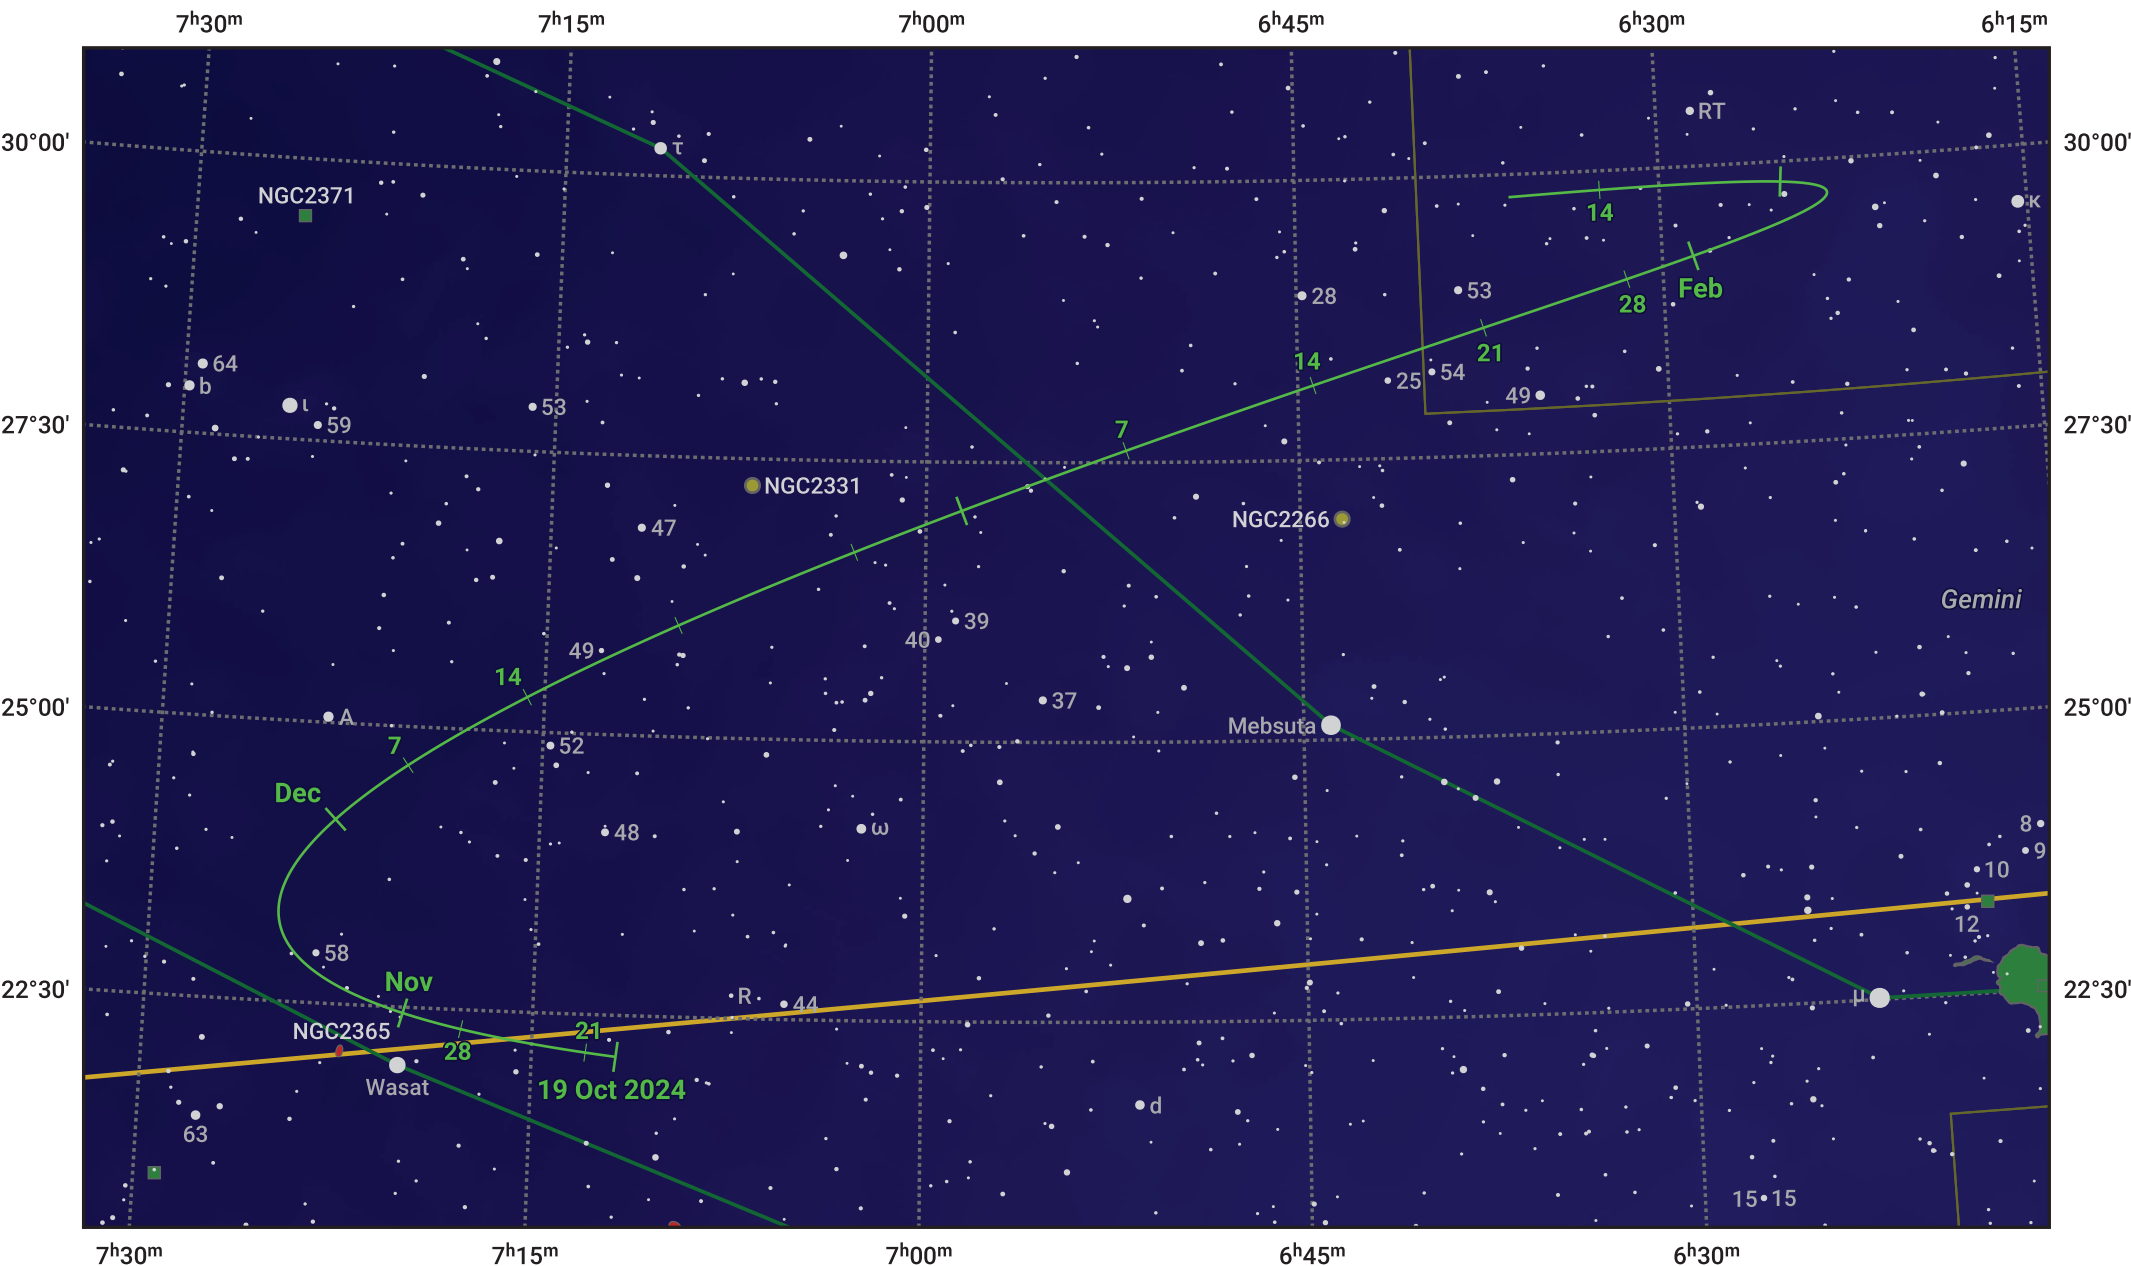

# The path of Asteroid 14 Irene around opposition on 2 Jan 2025

© Dominic Ford 2011–2024. Date markers placed at midnight UTC. Downloaded from <https://in-the-sky.org>

Magnitude scale: ● 9.0 ● 8.0 ● 7.0 ● 6.0 ● 5.0 ● 4.0 ● 3.0 ● 2.0

— Ecliptic Plane

● Galaxy ● Bright nebula ● Open cluster ● Globular cluster

Date	Mag	Phase
2024 Nov 1	11.2	97%
2024 Dec 1	10.5	98%
2024 Dec 4	10.4	99%
2025 Jan 1	9.6	100%
2025 Feb 1	10.2	98%
2025 Mar 1	10.7	96%