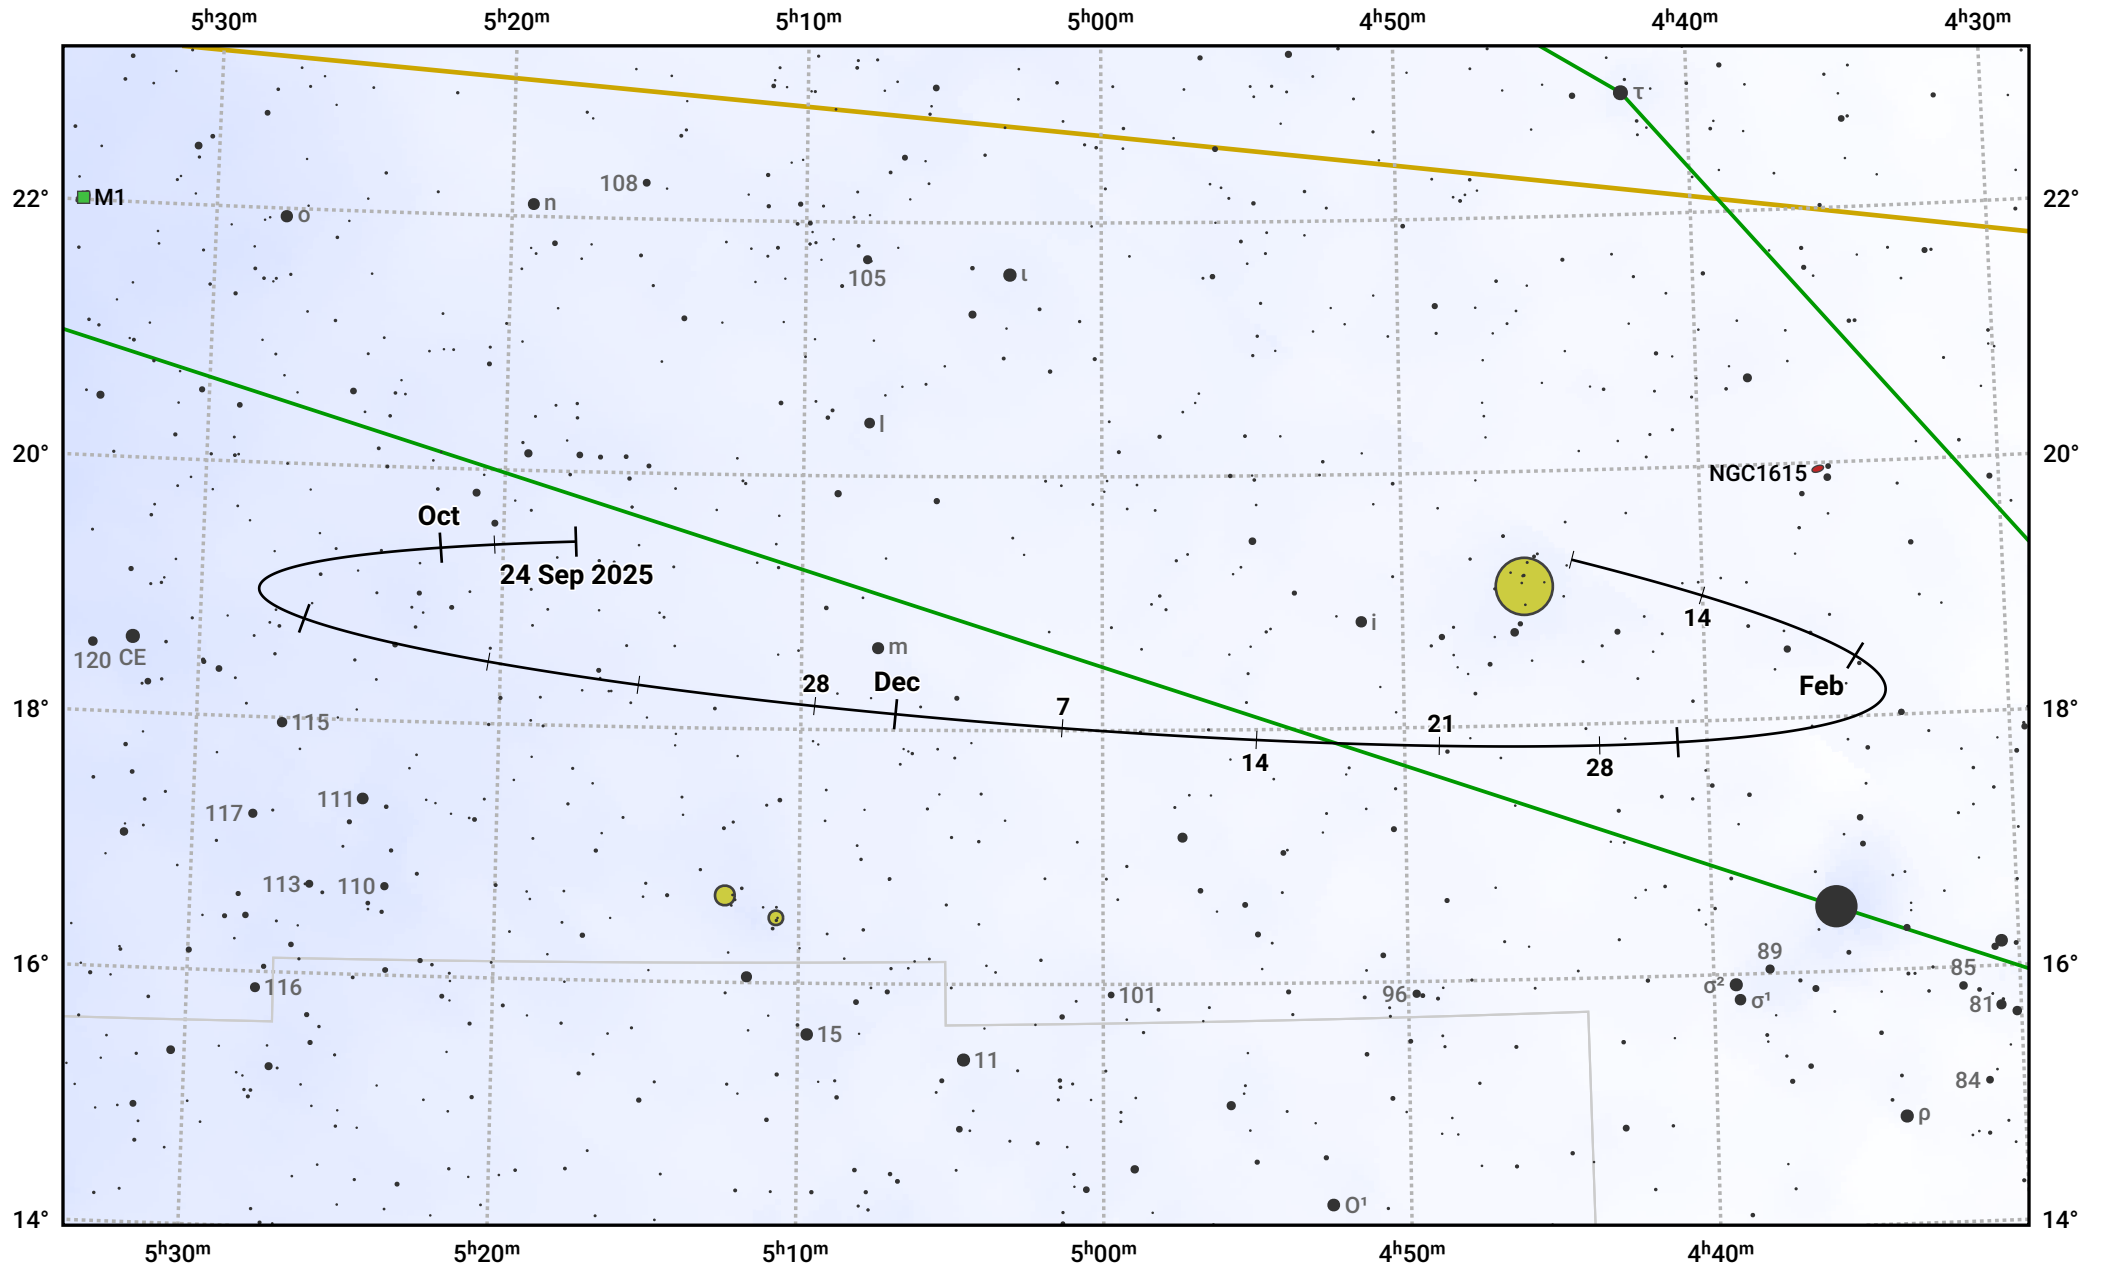

The path of Asteroid 16 Psyche around opposition on 8 Dec 2025

© Dominic Ford 2011–2024. Date markers placed at midnight UTC. Downloaded from <https://in-the-sky.org>

Magnitude scale: 10.0 9.0 8.0 7.0 6.0 5.0 4.0 3.0 2.0 1.0 0.0

— Ecliptic Plane

Galaxy Bright nebula Open cluster Globular cluster

Date	Mag
2025 Oct 1	11.0
2025 Nov 1	10.5
2025 Nov 20	10.1
2025 Dec 1	9.8
2026 Jan 1	10.3
2026 Feb 1	11.0
2026 Feb 5	11.1