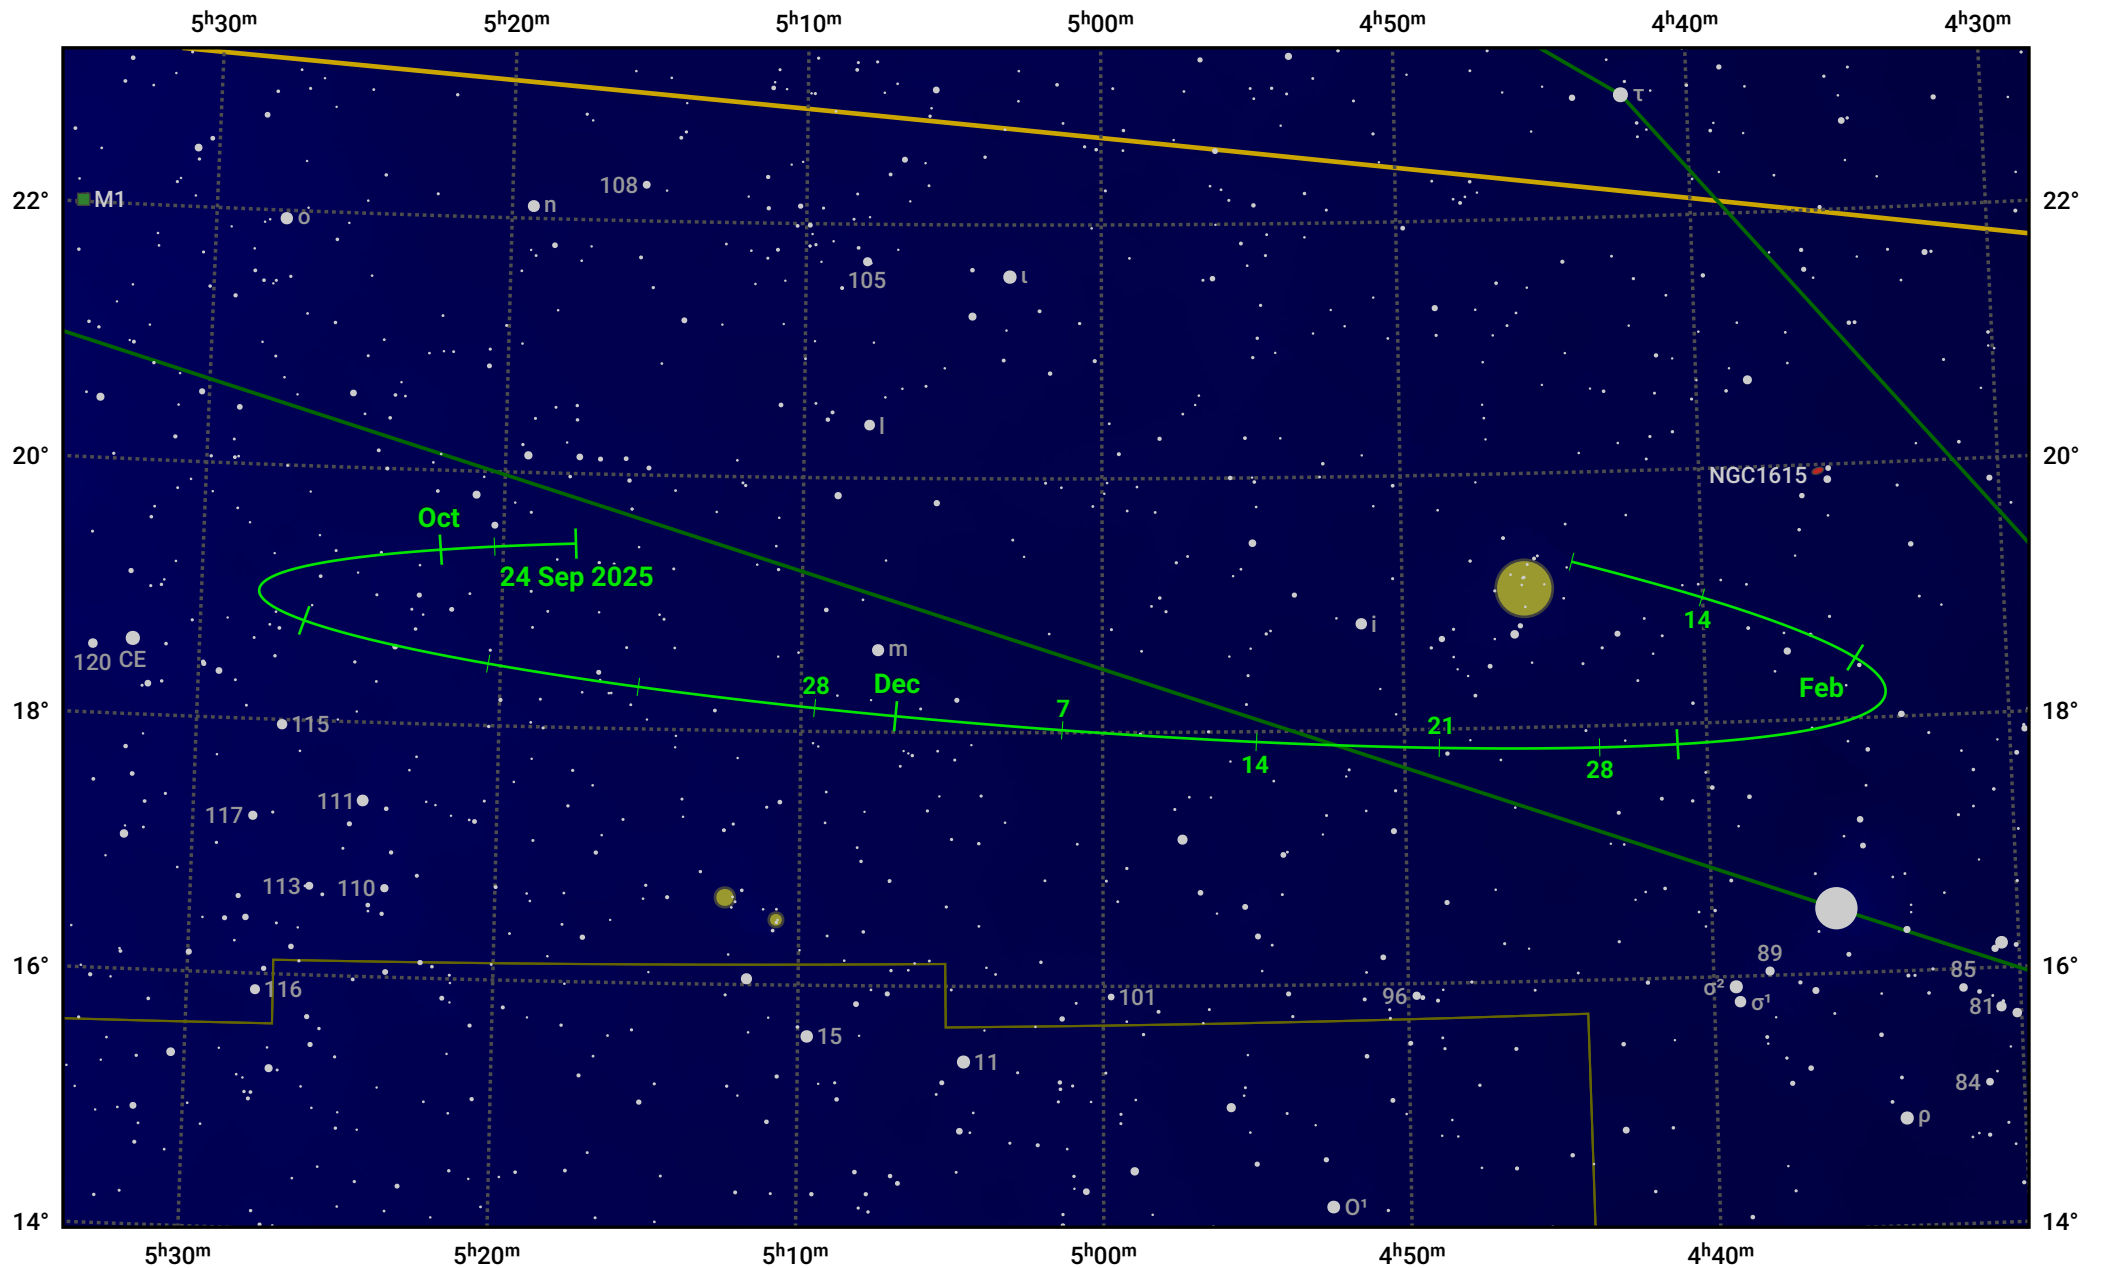

The path of Asteroid 16 Psyche around opposition on 8 Dec 2025

© Dominic Ford 2011–2024. Date markers placed at midnight UTC. Downloaded from <https://in-the-sky.org>

Magnitude scale: 10.0 9.0 8.0 7.0 6.0 5.0 4.0 3.0 2.0 1.0 0.0

— Ecliptic Plane

Galaxy Bright nebula Open cluster Globular cluster

Date	Mag
2025 Oct 1	11.0
2025 Nov 1	10.5
2025 Nov 20	10.1
2025 Dec 1	9.8
2026 Jan 1	10.3
2026 Feb 1	11.0
2026 Feb 5	11.1