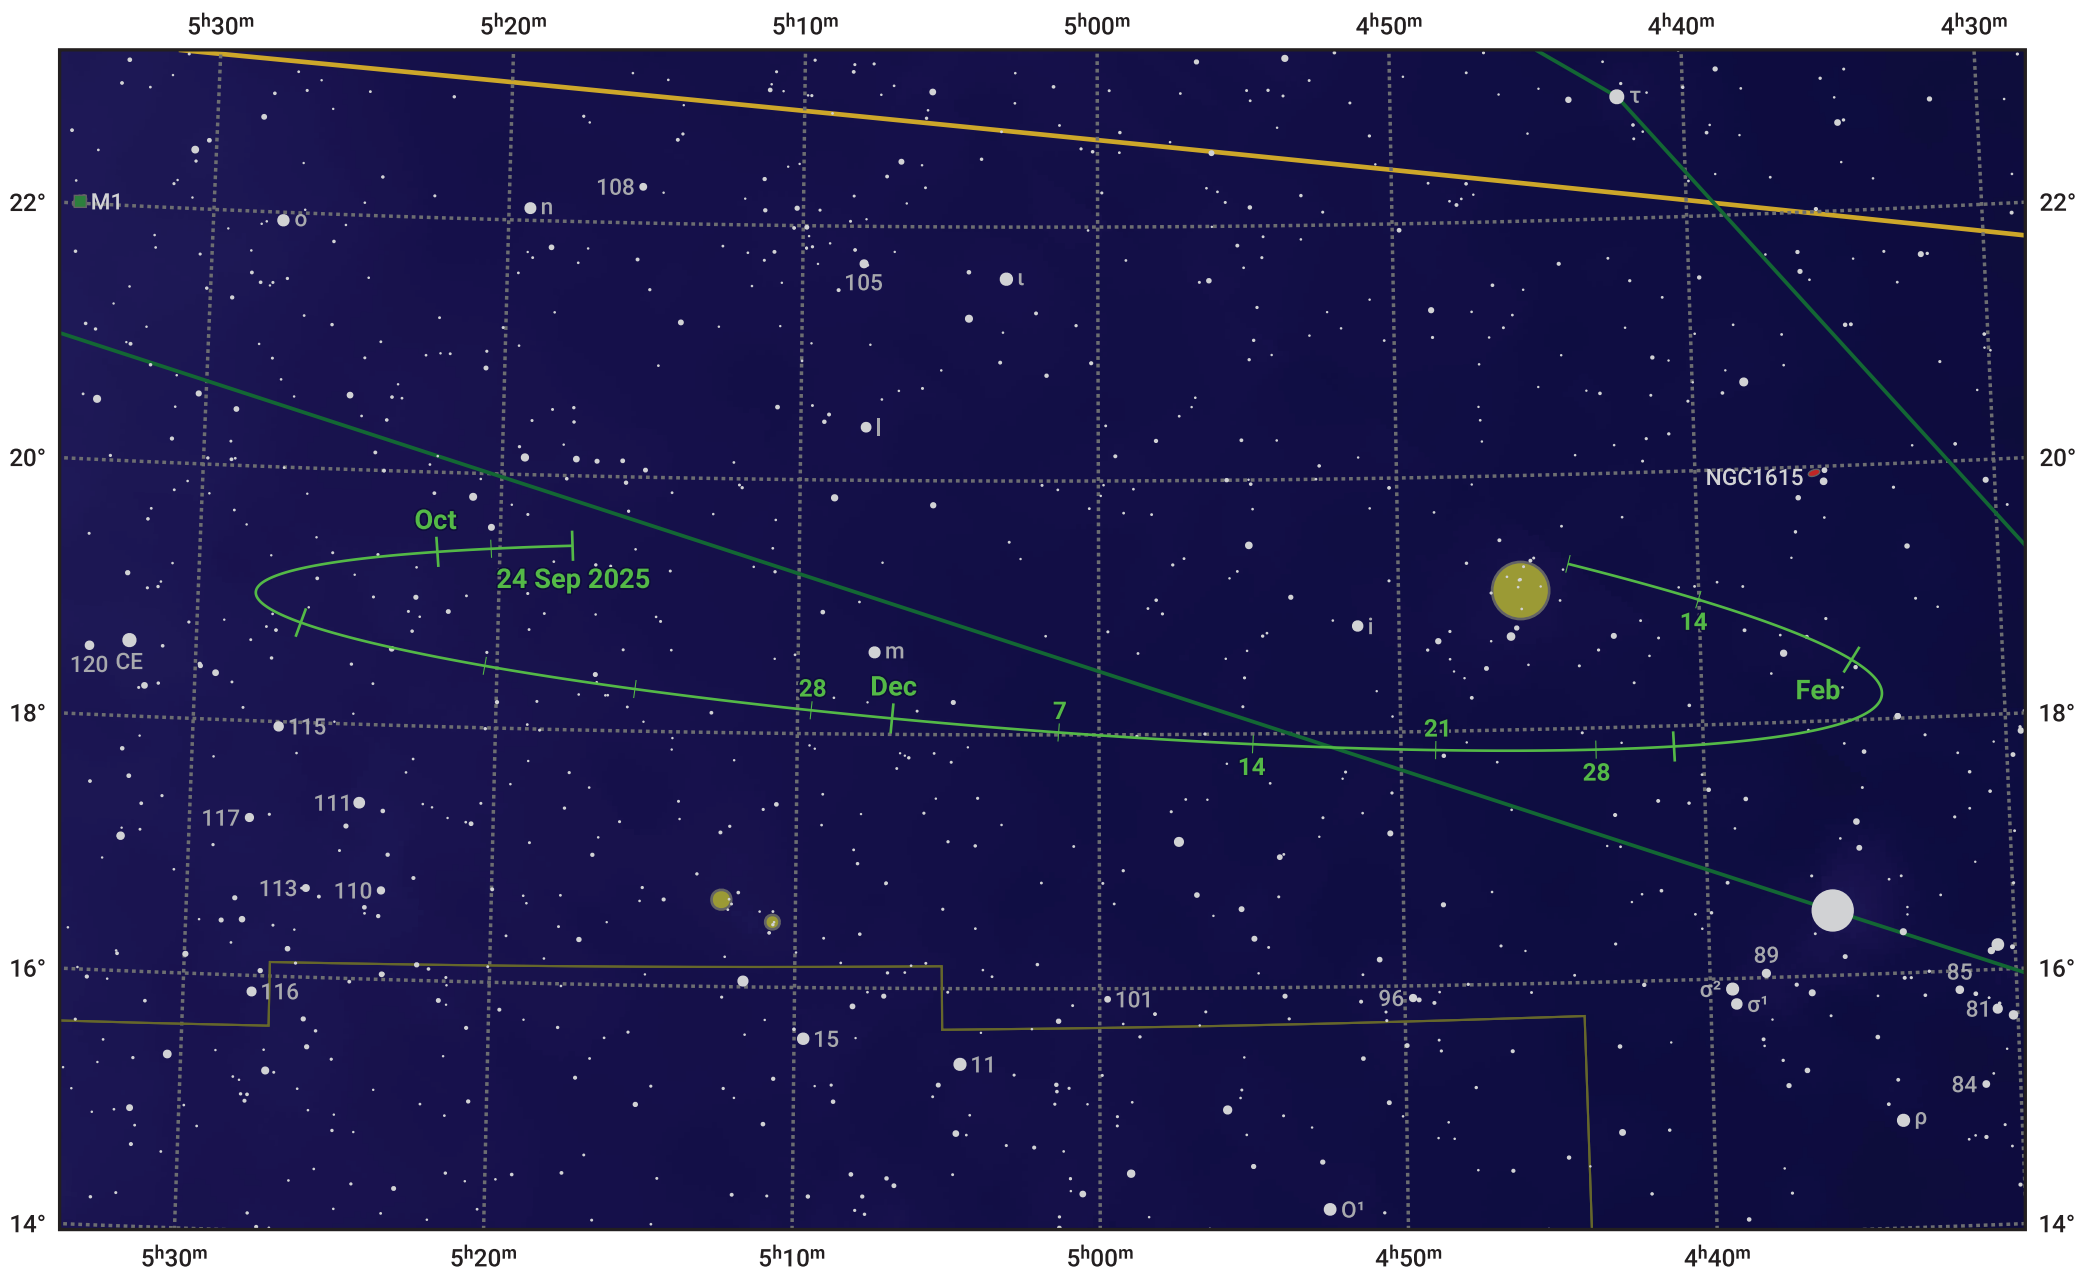

# The path of Asteroid 16 Psyche around opposition on 8 Dec 2025

© Dominic Ford 2011–2024. Date markers placed at midnight UTC. Downloaded from <https://in-the-sky.org>

Magnitude scale: 10.0 9.0 8.0 7.0 6.0 5.0 4.0 3.0 2.0 1.0 0.0

— Ecliptic Plane

- Galaxy
- Bright nebula
- Open cluster
- Globular cluster

Date	Mag
2025 Oct 1	11.0
2025 Nov 1	10.5
2025 Nov 20	10.1
2025 Dec 1	9.8
2026 Jan 1	10.3
2026 Feb 1	11.0
2026 Feb 5	11.1