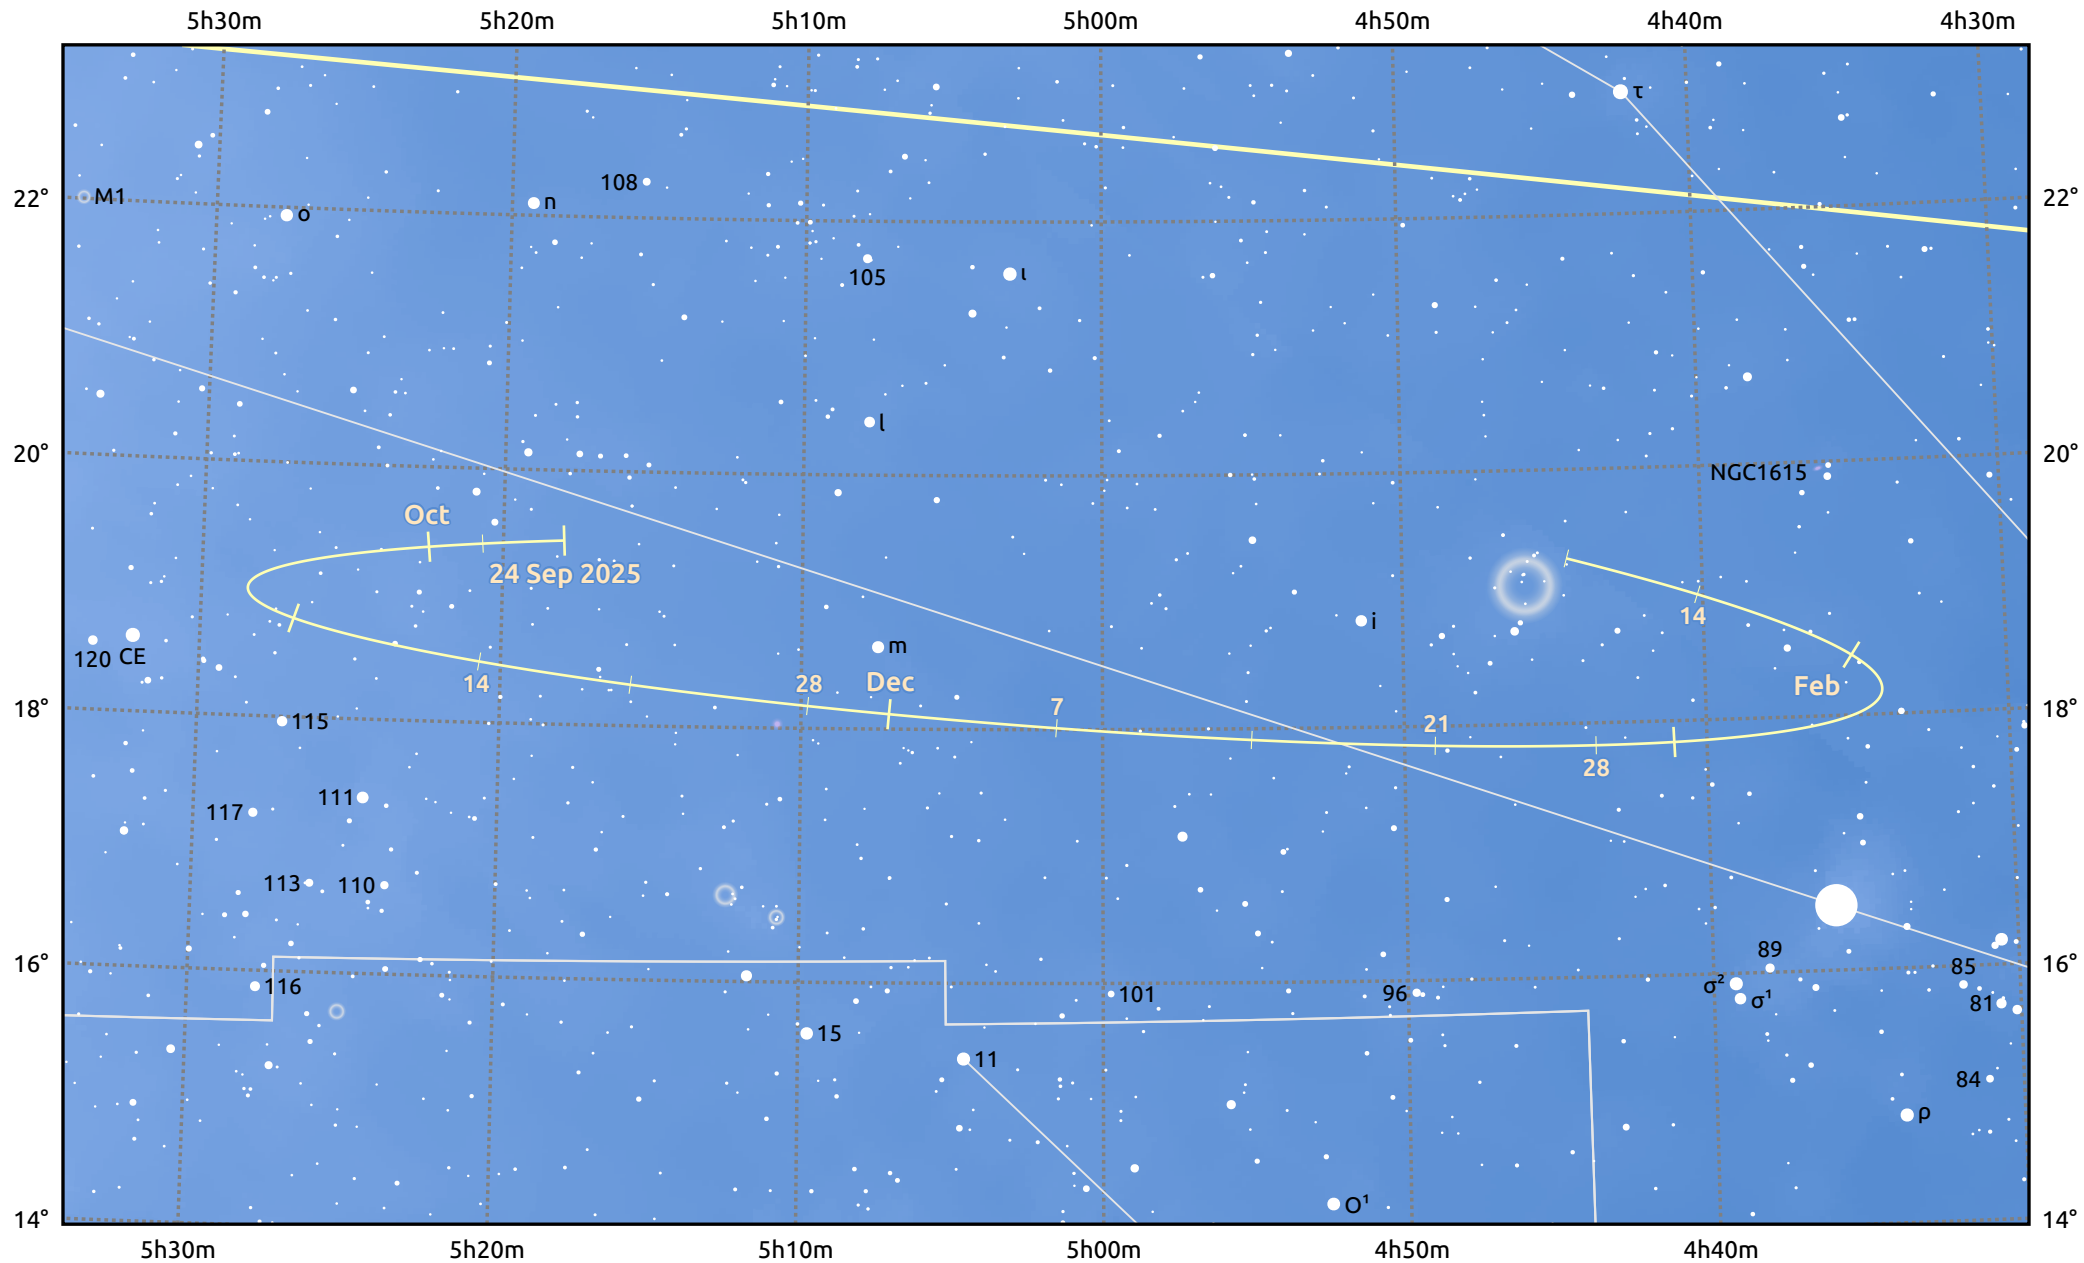

The path of Asteroid 16 Psyche around opposition on 8 Dec 2025

© Dominic Ford 2011–2025. Date markers placed at midnight UTC. Downloaded from <https://in-the-sky.org>

Magnitude scale: 10.0 9.0 8.0 7.0 6.0 5.0 4.0 3.0 2.0 1.0 0.0

Ecliptic Plane

Galaxy Bright nebula Open cluster Globular cluster Planetary nebula

Date	Mag
2025 Oct 1	11.0
2025 Nov 1	10.4
2025 Nov 20	10.1
2025 Dec 1	9.8
2026 Jan 1	10.3
2026 Feb 1	11.0
2026 Feb 5	11.1