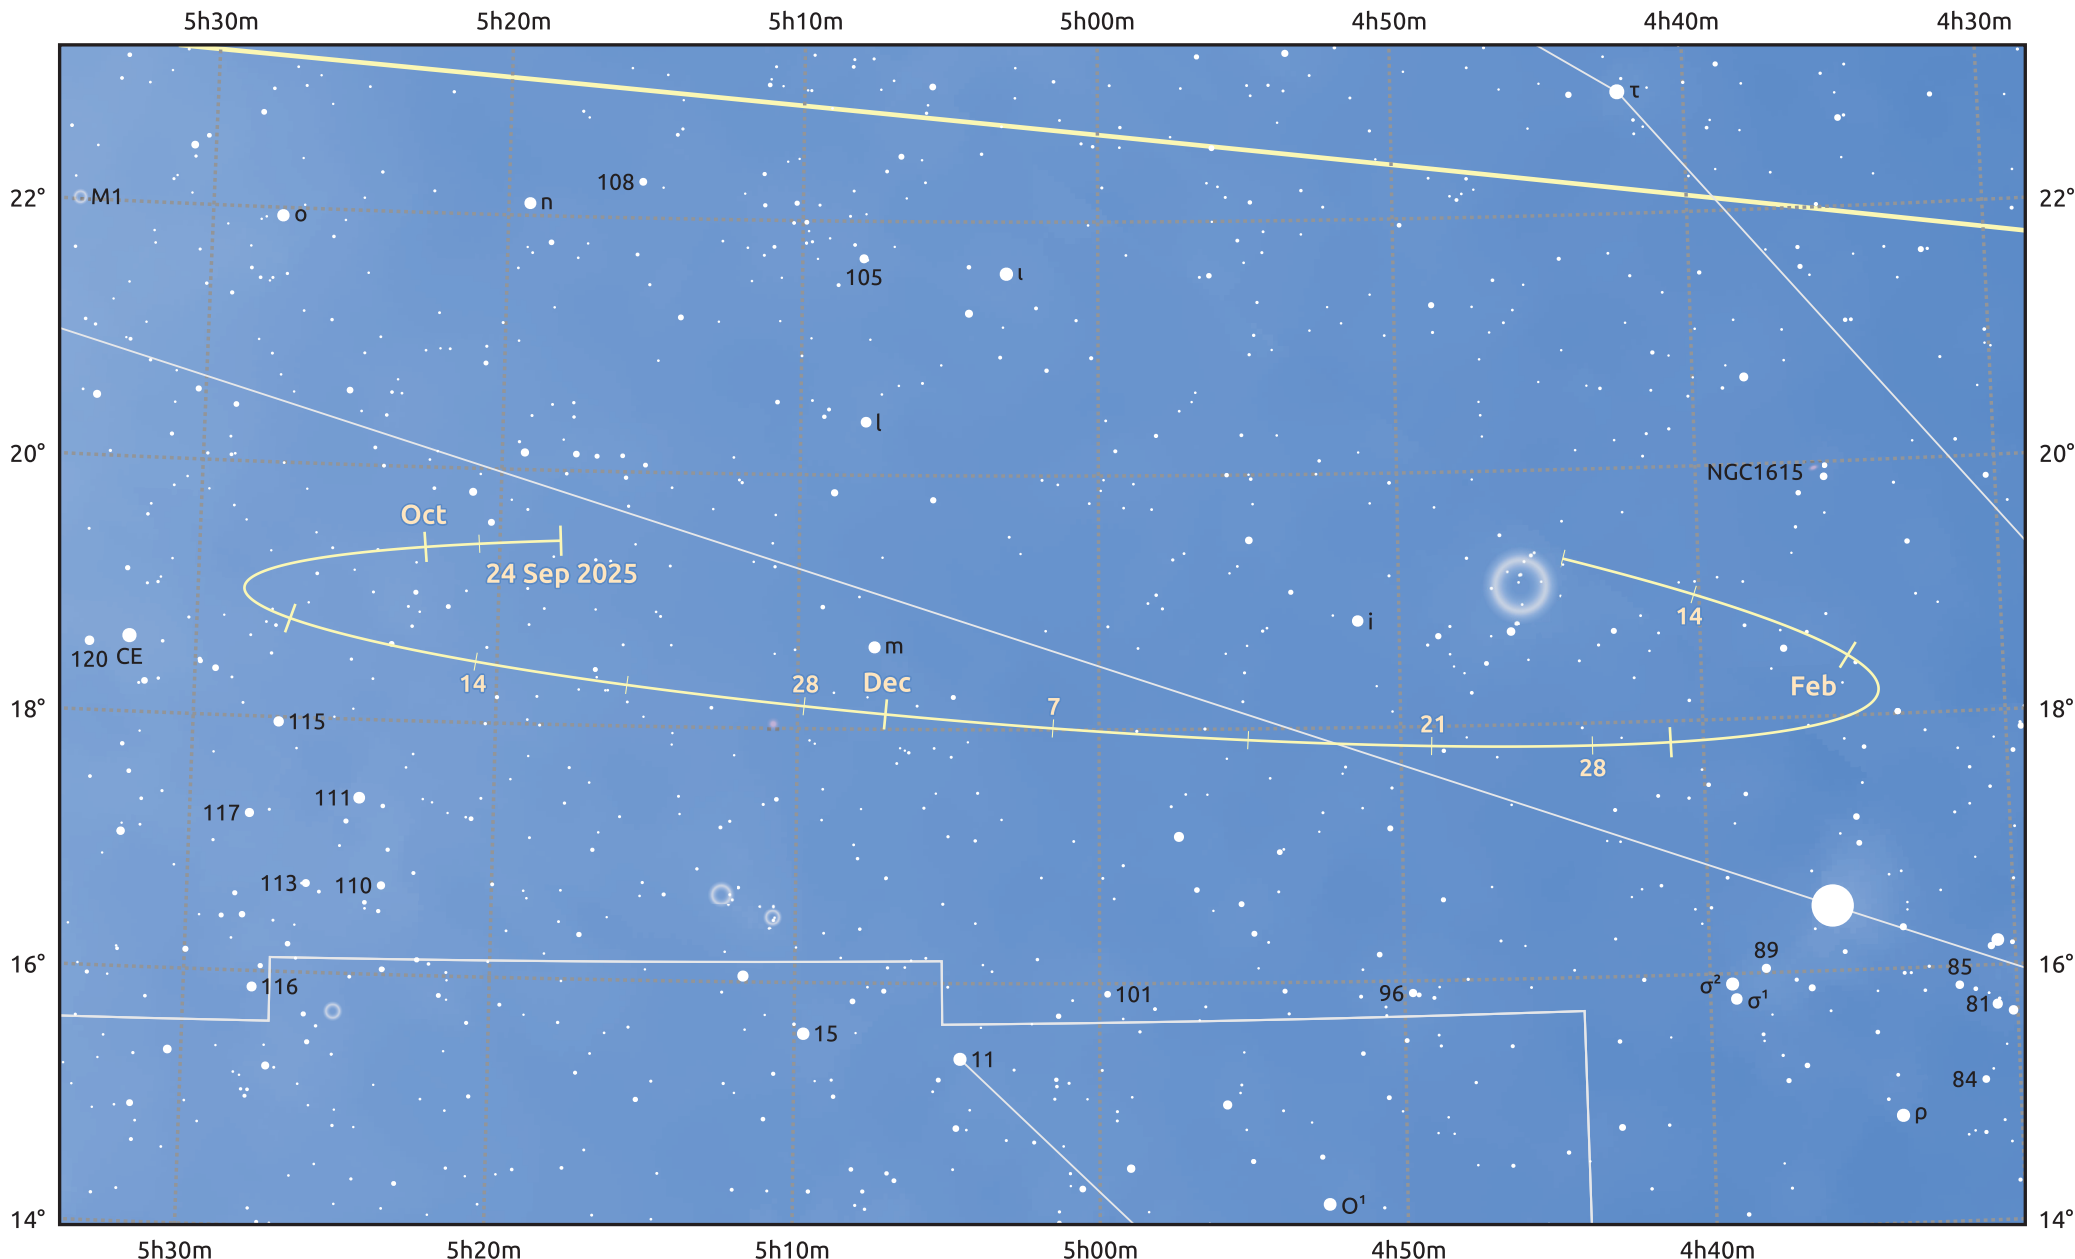

The path of Asteroid 16 Psyche around opposition on 8 Dec 2025

© Dominic Ford 2011–2025. Date markers placed at midnight UTC. Downloaded from <https://in-the-sky.org>

Magnitude scale: 10.0 9.0 8.0 7.0 6.0 5.0 4.0 3.0 2.0 1.0 0.0

— Ecliptic Plane

- Galaxy
- Bright nebula
- Open cluster
- Globular cluster
- ◇ Planetary nebula

Date	Mag
2025 Oct 1	11.0
2025 Nov 1	10.4
2025 Nov 20	10.1
2025 Dec 1	9.8
2026 Jan 1	10.3
2026 Feb 1	11.0
2026 Feb 5	11.1