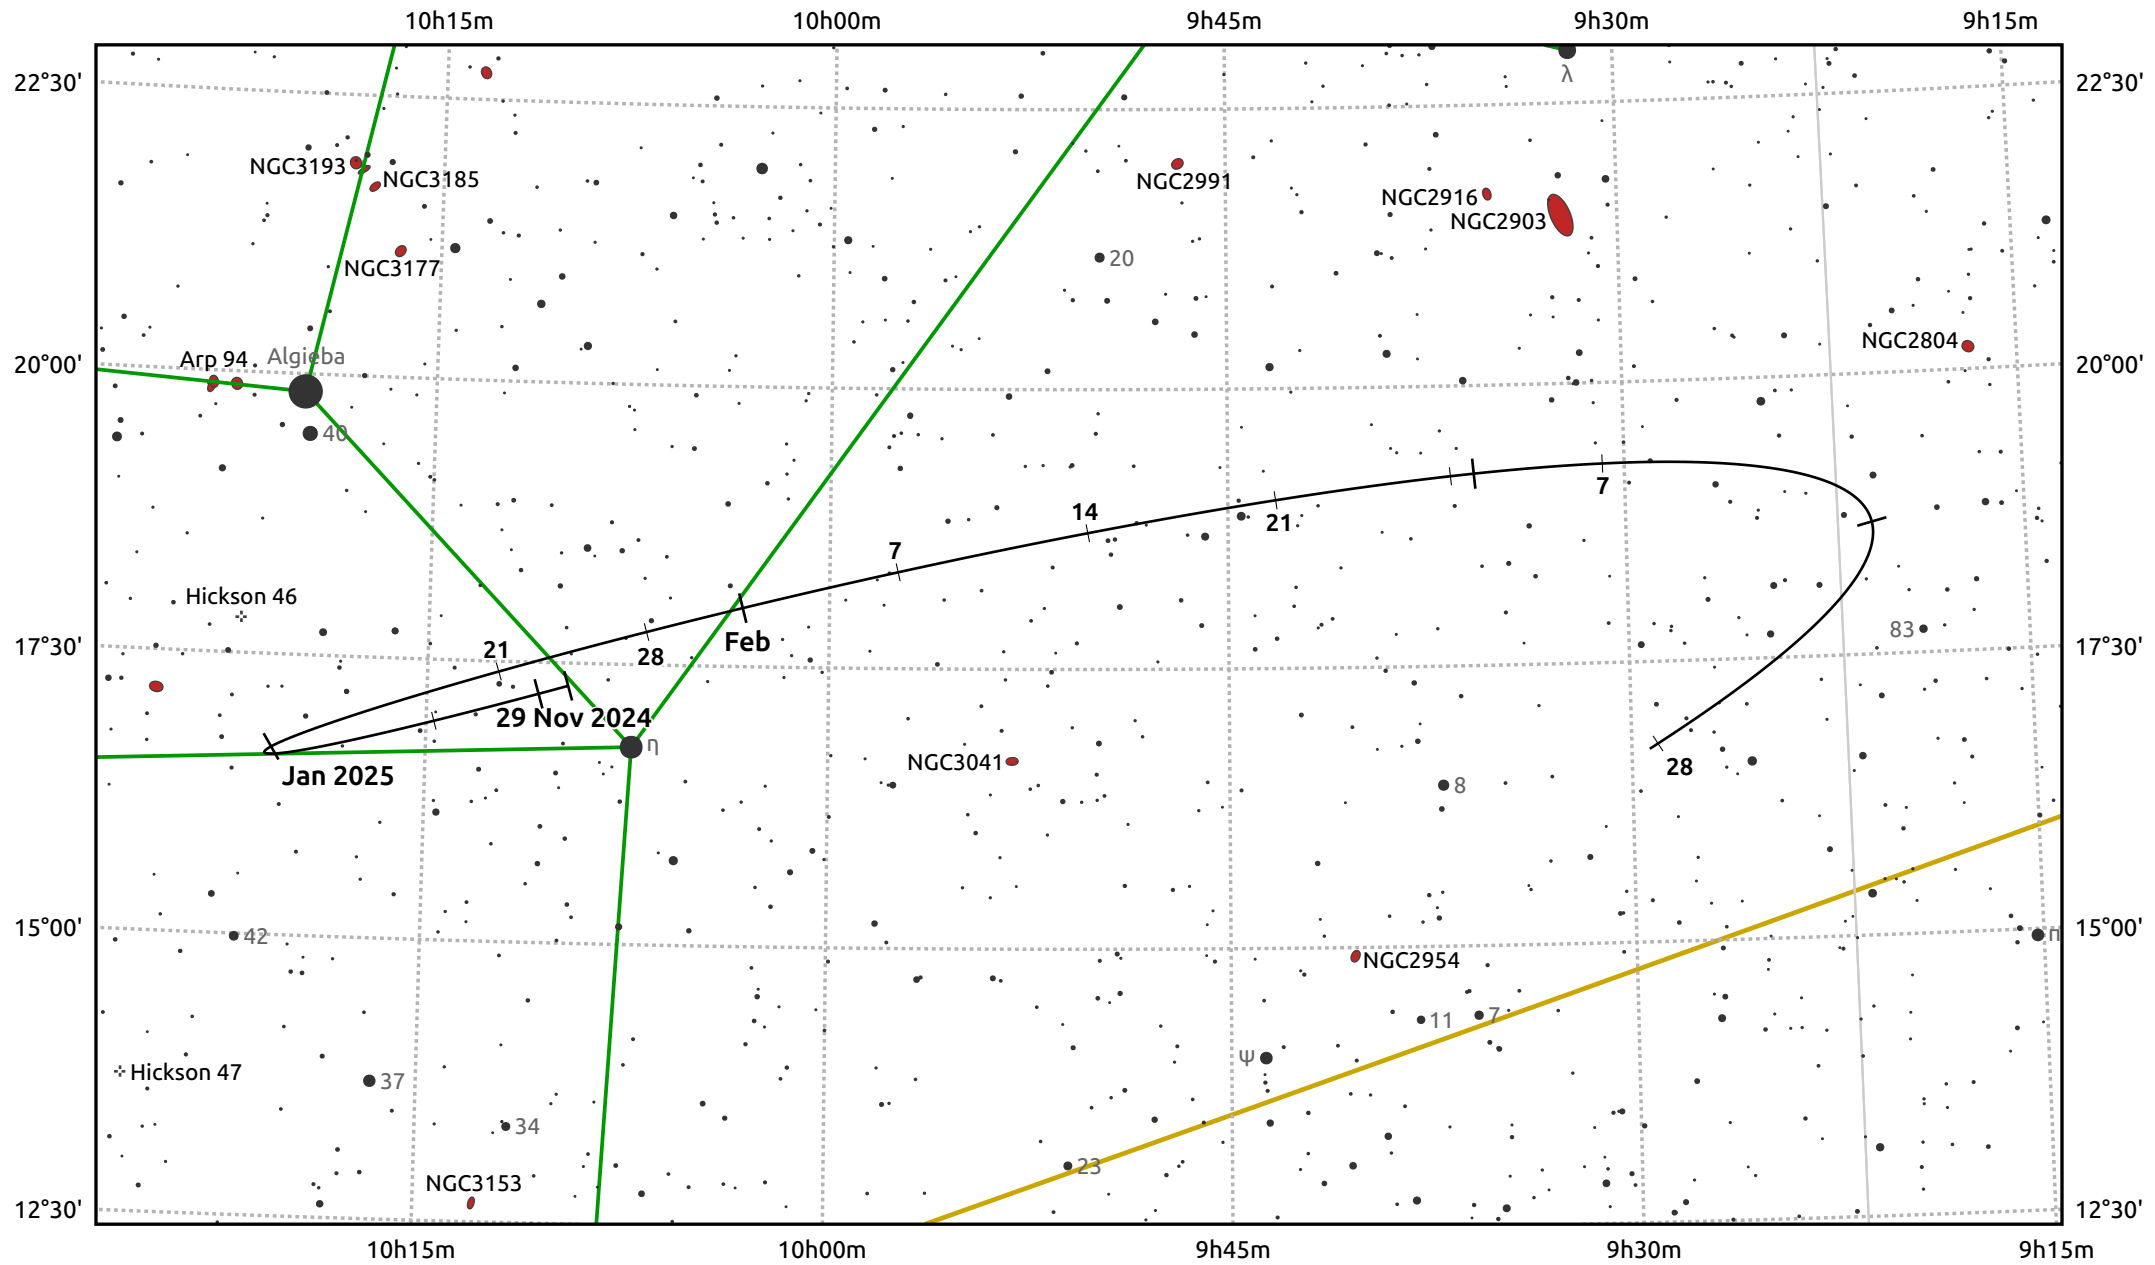

The path of Asteroid 29 Amphitrite around opposition on 12 Feb 2025

© Dominic Ford 2011–2025. Date markers placed at midnight UTC. Downloaded from <https://in-the-sky.org>

Magnitude scale: 10.0 9.0 8.0 7.0 6.0 5.0 4.0 3.0 2.0

— Ecliptic Plane

Galaxy Bright nebula Open cluster Globular cluster Planetary nebula

Date	Mag	Phase
2024 Dec 1	10.6	96%
2025 Jan 1	10.1	98%
2025 Jan 22	9.6	99%
2025 Feb 1	9.4	100%
2025 Mar 1	9.6	100%
2025 Apr 1	10.3	97%
2025 Apr 18	10.7	97%