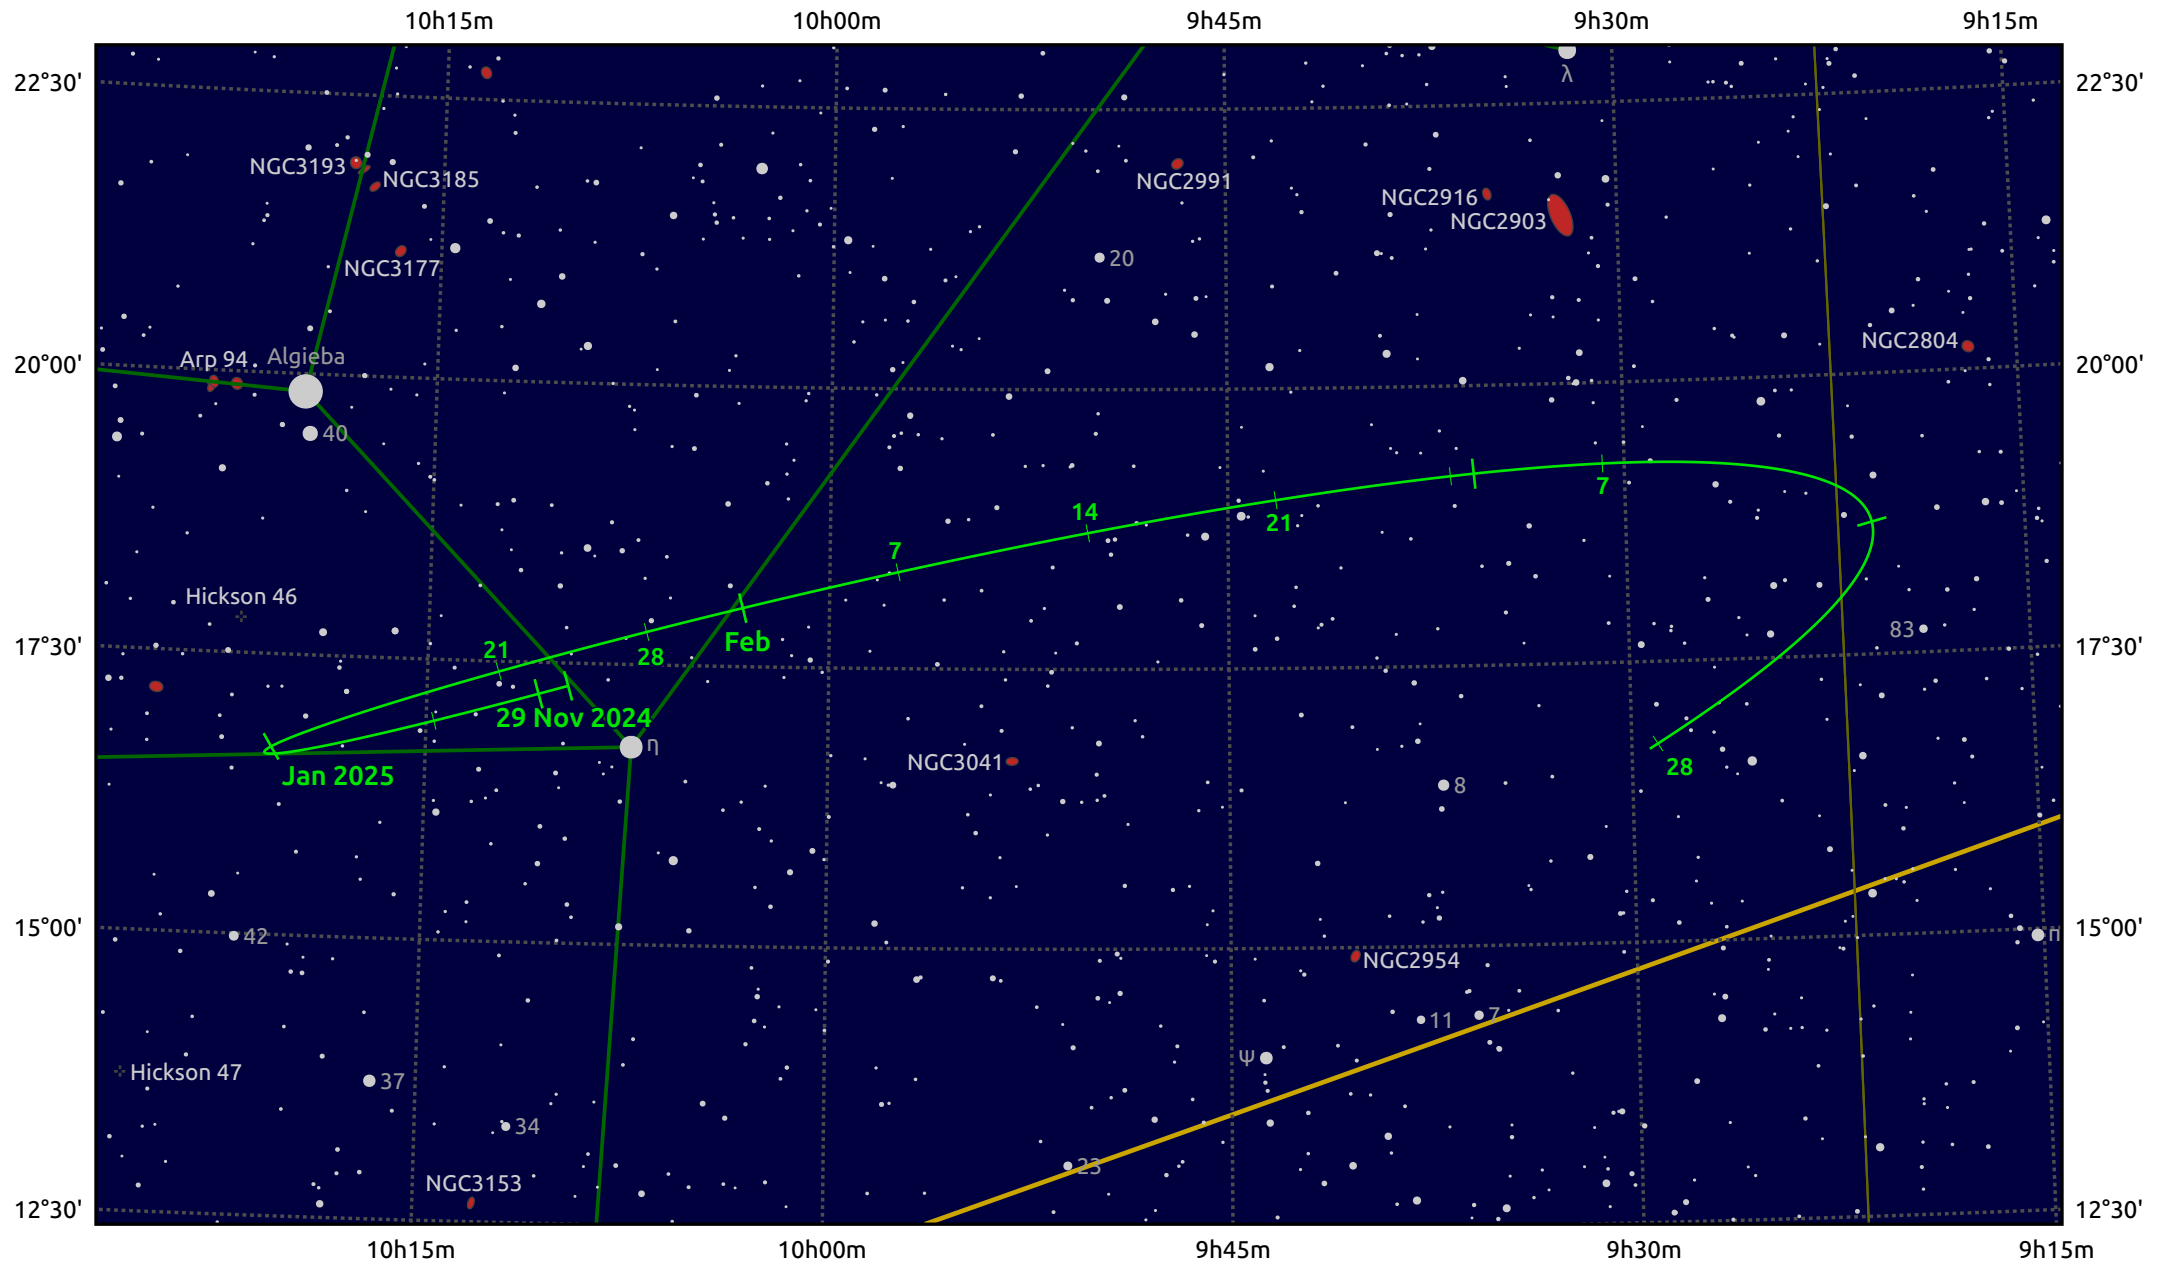

# The path of Asteroid 29 Amphitrite around opposition on 12 Feb 2025

© Dominic Ford 2011–2025. Date markers placed at midnight UTC. Downloaded from <https://in-the-sky.org>

Magnitude scale: 10.0 9.0 8.0 7.0 6.0 5.0 4.0 3.0 2.0

— Ecliptic Plane

- Galaxy
- Bright nebula
- Open cluster
- Globular cluster
- Planetary nebula

Date	Mag	Phase
2024 Dec 1	10.6	96%
2025 Jan 1	10.1	98%
2025 Jan 22	9.6	99%
2025 Feb 1	9.4	100%
2025 Mar 1	9.6	100%
2025 Apr 1	10.3	97%
2025 Apr 18	10.7	97%