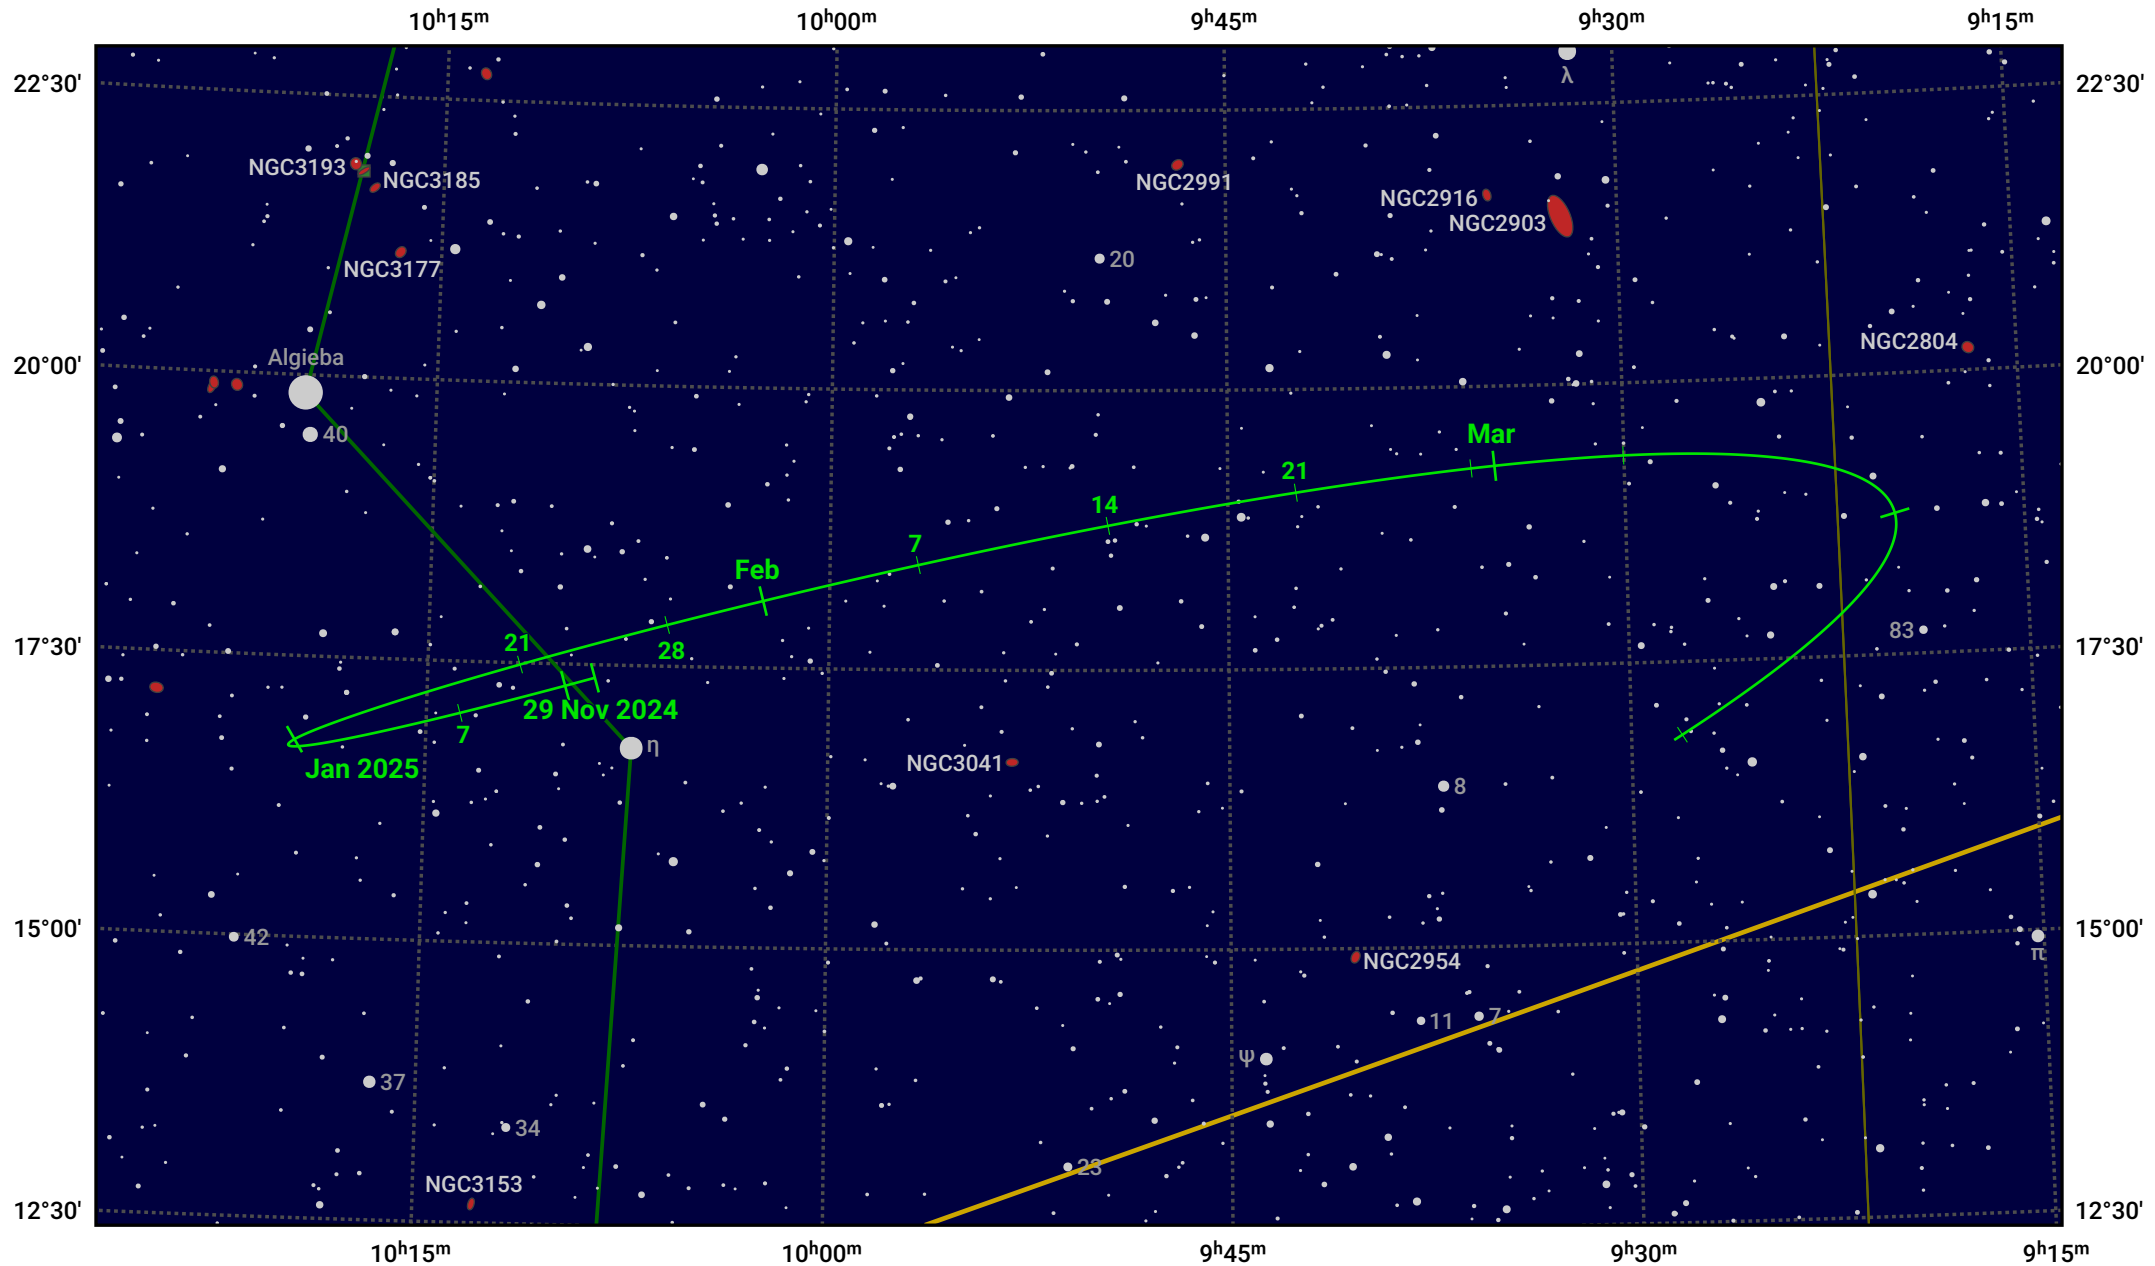

# The path of Asteroid 29 Amphitrite around opposition on 12 Feb 2025

© Dominic Ford 2011–2024. Date markers placed at midnight UTC. Downloaded from <https://in-the-sky.org>

Magnitude scale: 10.0 9.0 8.0 7.0 6.0 5.0 4.0 3.0 2.0

— Ecliptic Plane

Galaxy Bright nebula Open cluster Globular cluster

Date	Mag	Phase
2024 Dec 1	10.7	96%
2025 Jan 1	10.1	98%
2025 Jan 22	9.7	99%
2025 Feb 1	9.4	100%
2025 Mar 1	9.6	100%
2025 Apr 1	10.3	97%
2025 Apr 18	10.7	97%