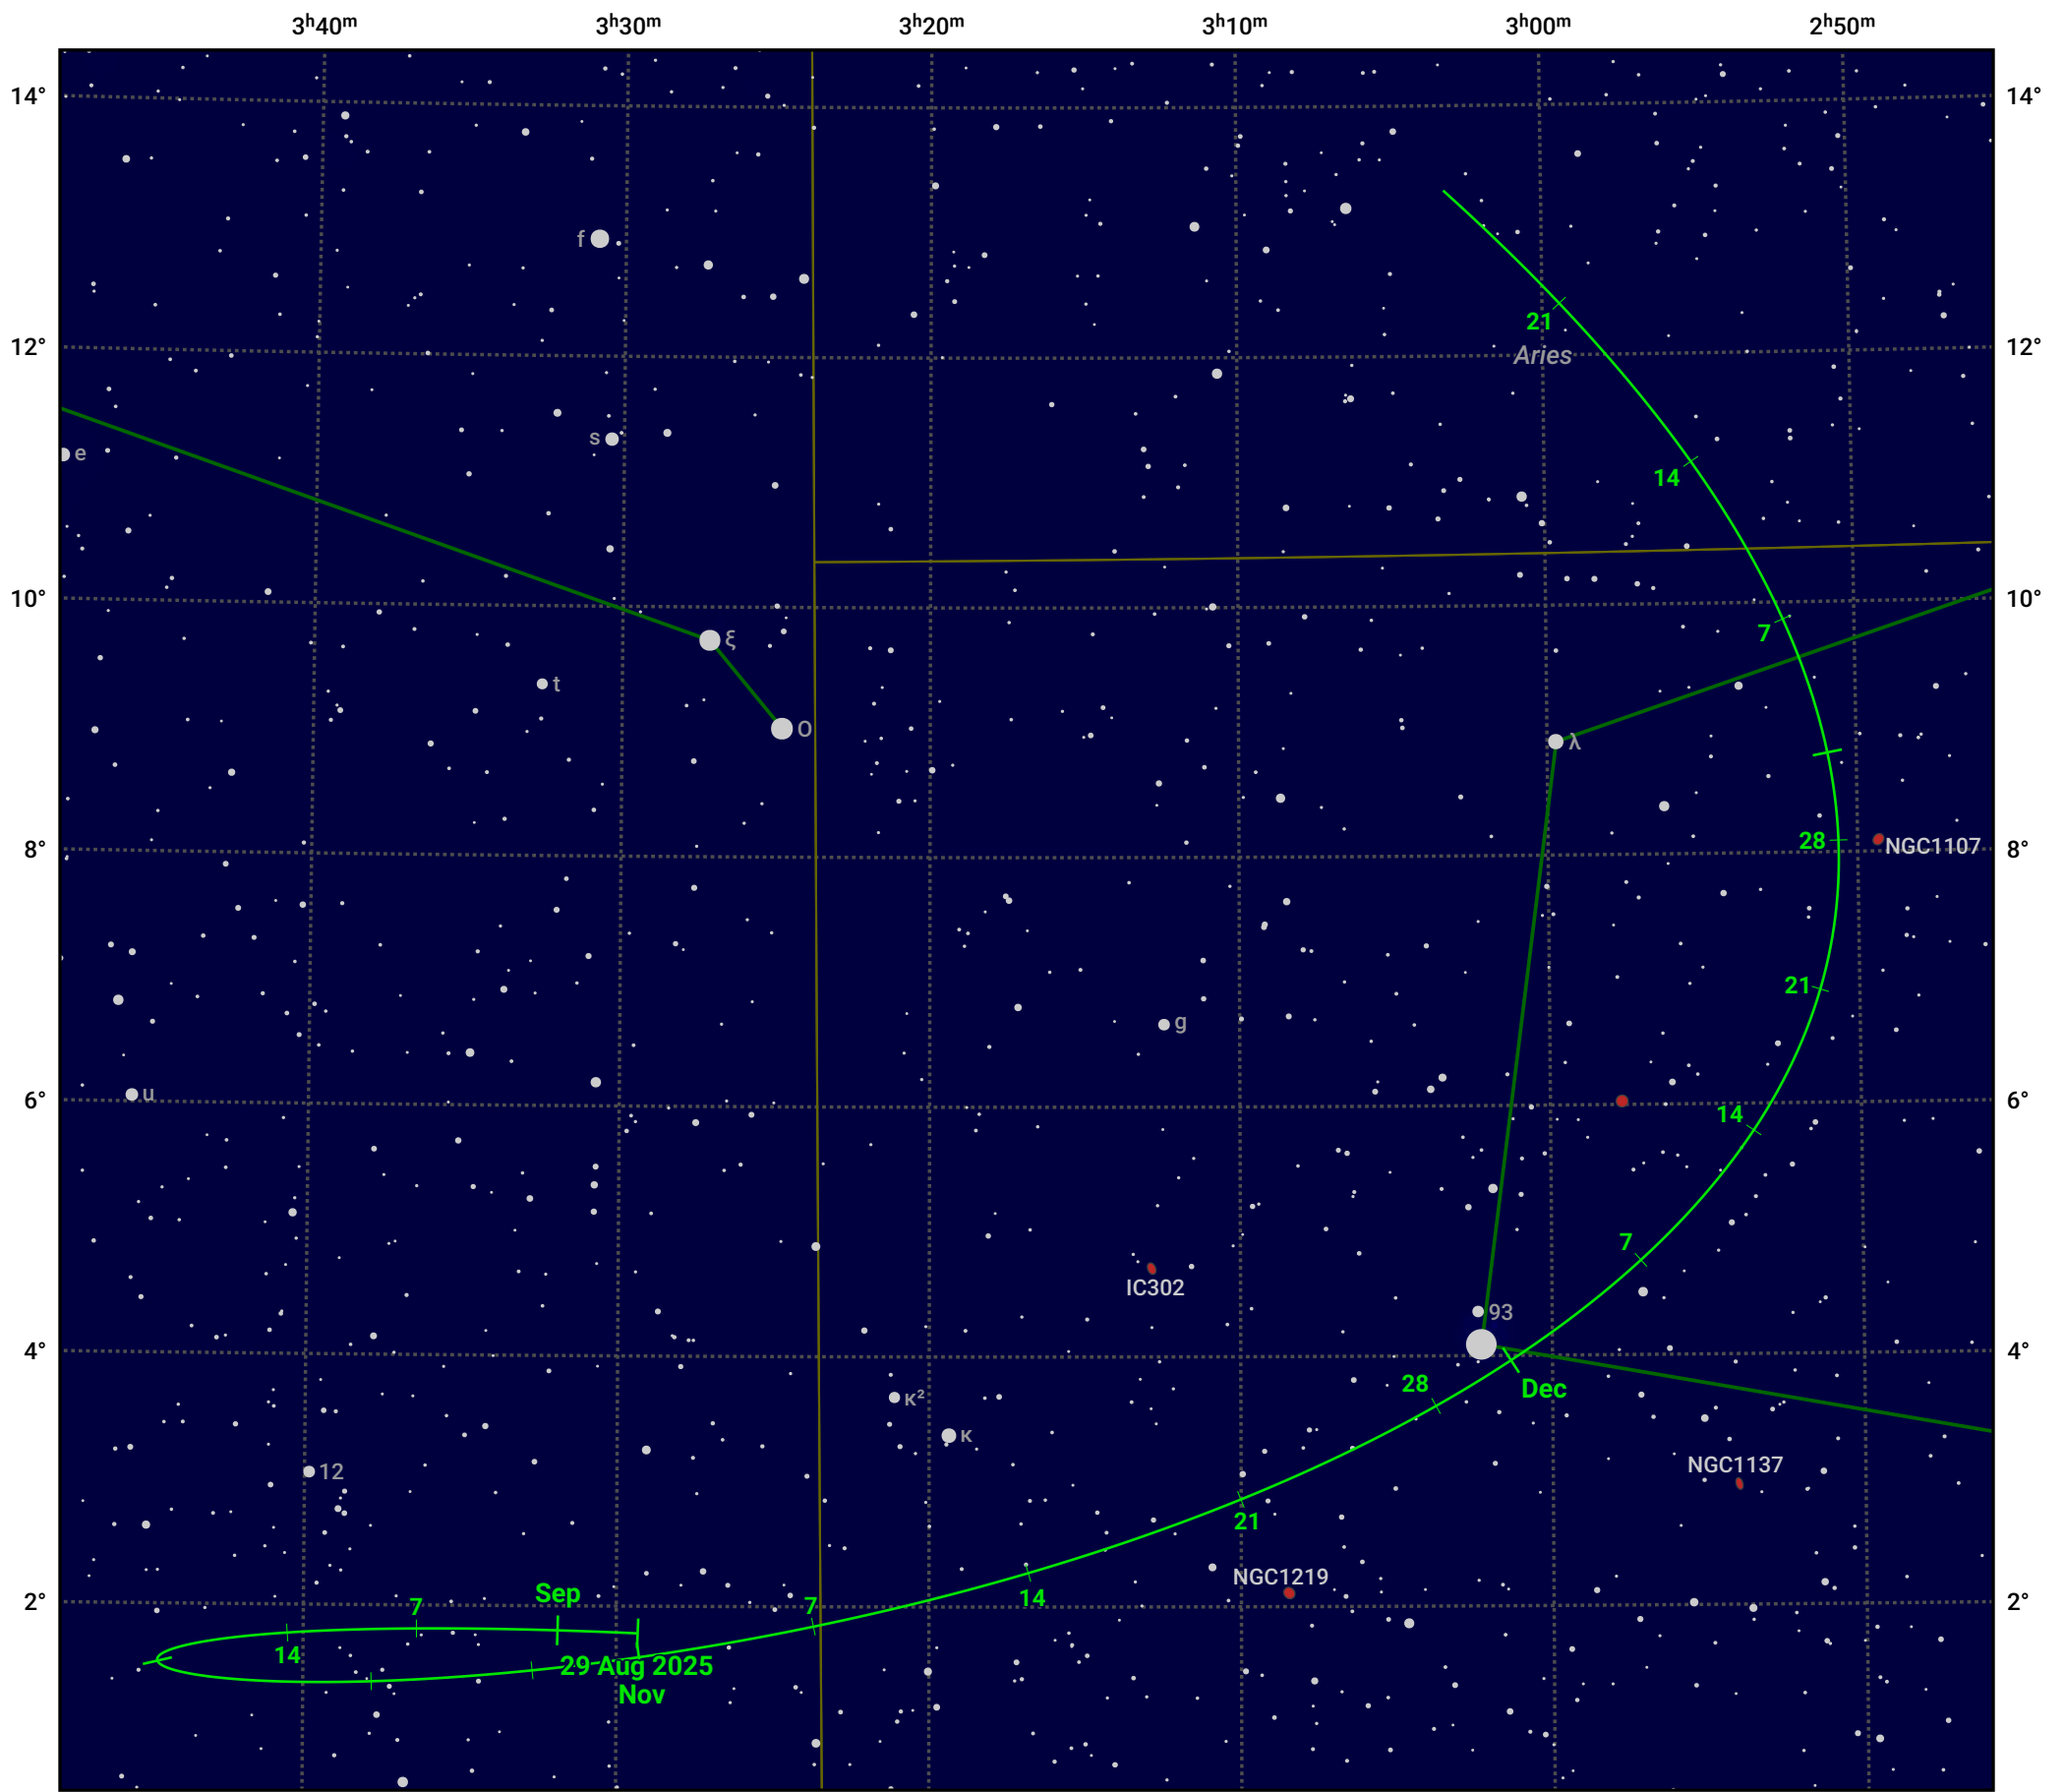

# The path of Asteroid 471 Papagena around opposition on 12 Nov 2025

© Dominic Ford 2011–2024. Date markers placed at midnight UTC. Downloaded from <https://in-the-sky.org>

Magnitude scale: 10.0 9.0 8.0 7.0 6.0 5.0 4.0 3.0 2.0

Ecliptic Plane

Galaxy Bright nebula Open cluster Globular cluster

Date	Mag	Phase
2025 Sep 1	10.5	95%
2025 Oct 1	9.9	97%
2025 Oct 18	9.5	98%
2025 Nov 1	9.2	99%
2025 Dec 1	9.4	99%
2026 Jan 1	10.2	97%
2026 Jan 17	10.5	96%