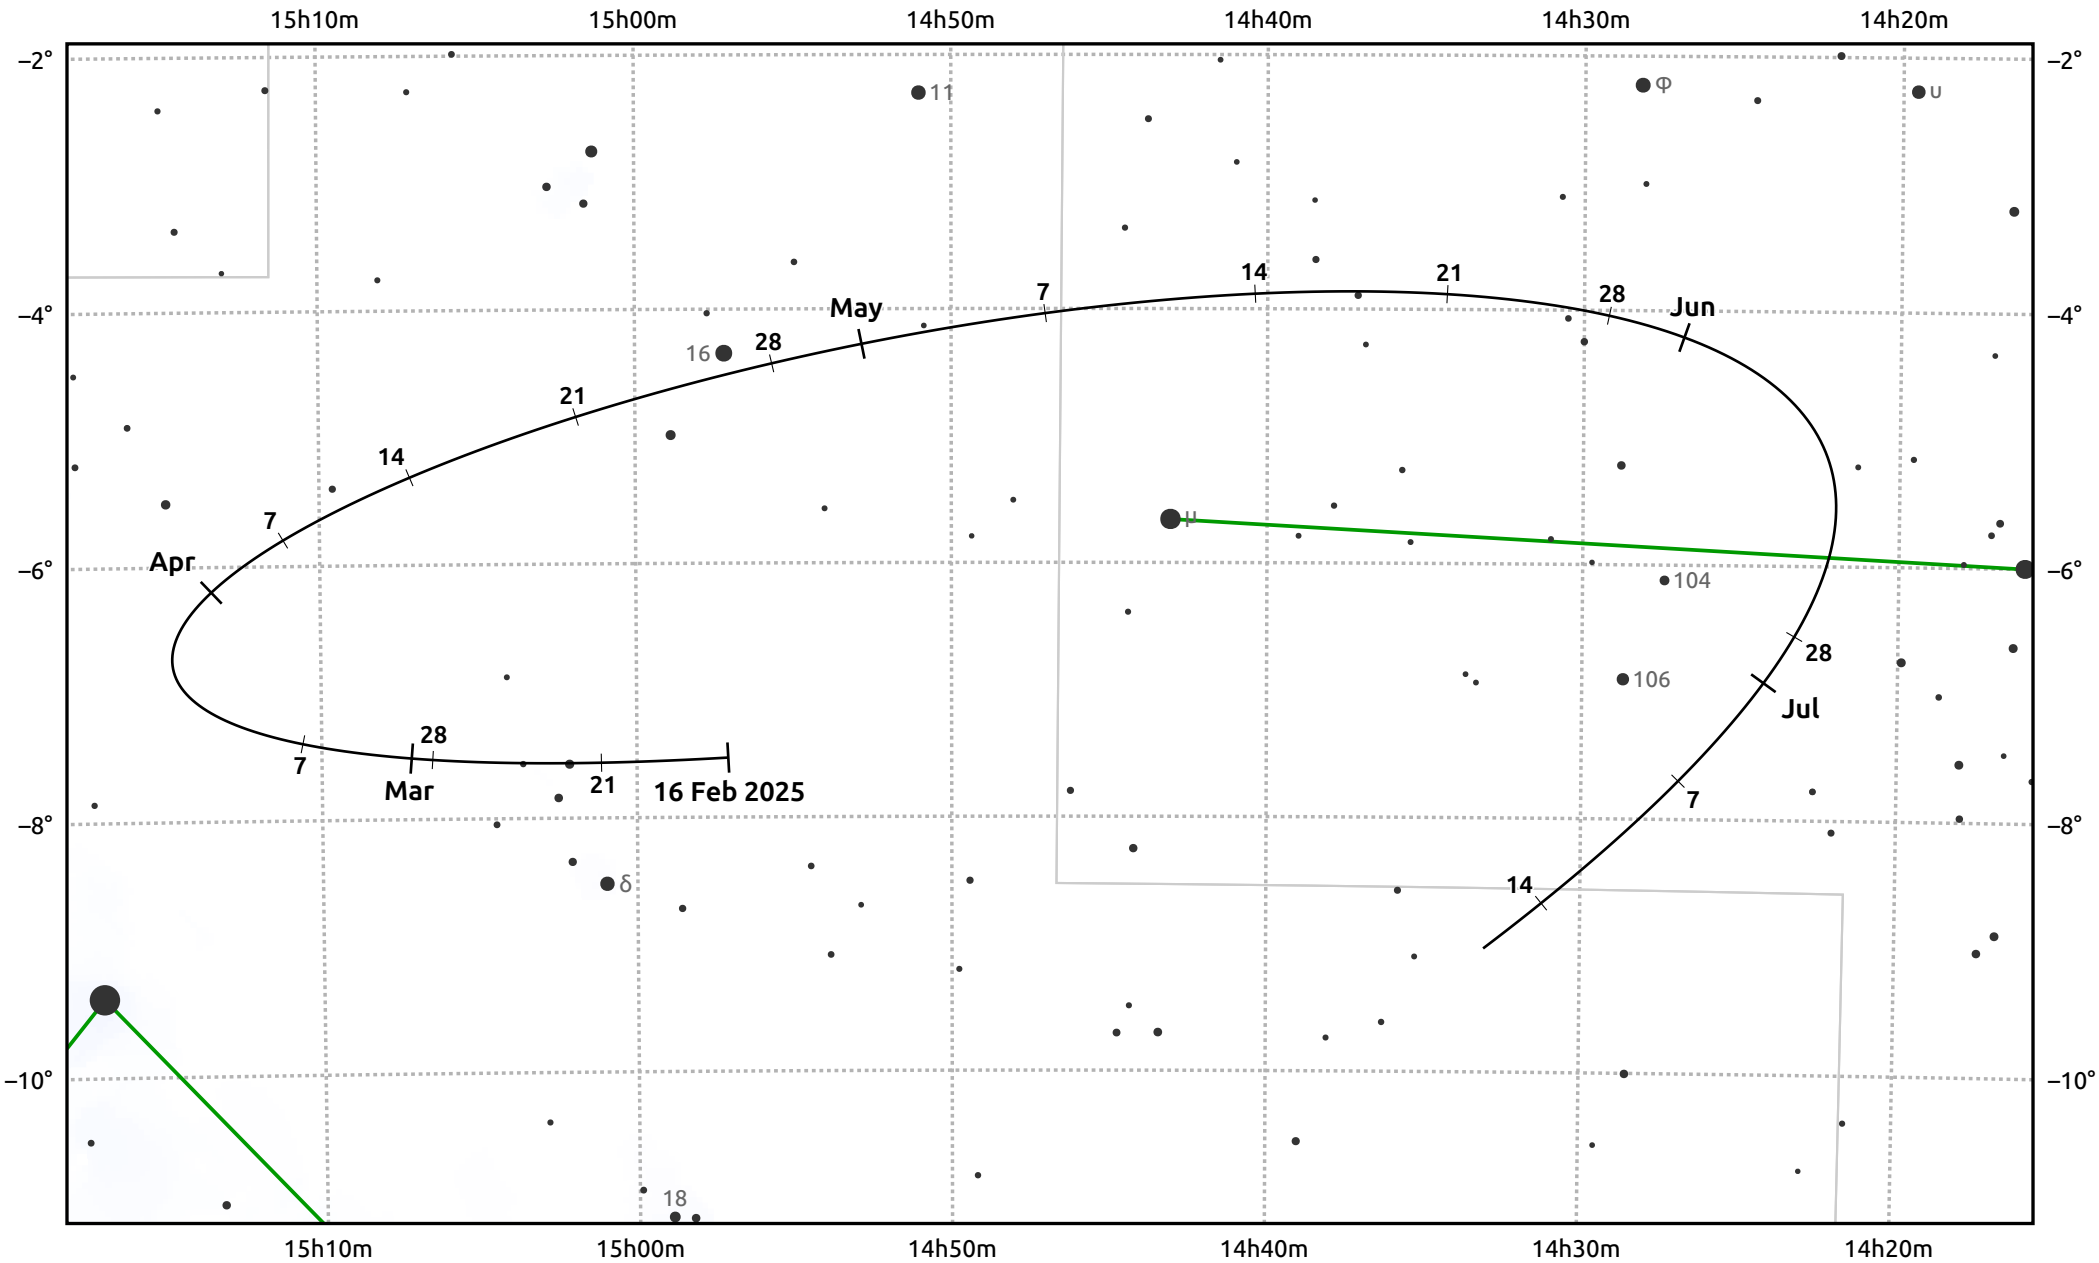

The path of Asteroid 4 Vesta around opposition on 2 May 2025

© Dominic Ford 2011–2025. Date markers placed at midnight UTC. Downloaded from <https://in-the-sky.org>

Magnitude scale: • 8.0 • 7.0 • 6.0 • 5.0 • 4.0 • 3.0 • 2.0

— Ecliptic Plane

● Galaxy
 ■ Bright nebula
 ● Open cluster
 ● Globular cluster
 ◆ Planetary nebula

Date	Mag	Phase
2025 Mar 1	7.2	96%
2025 Apr 1	6.4	98%
2025 Apr 2	6.4	98%
2025 May 1	5.8	100%
2025 Jun 1	6.3	98%
2025 Jul 1	6.9	95%