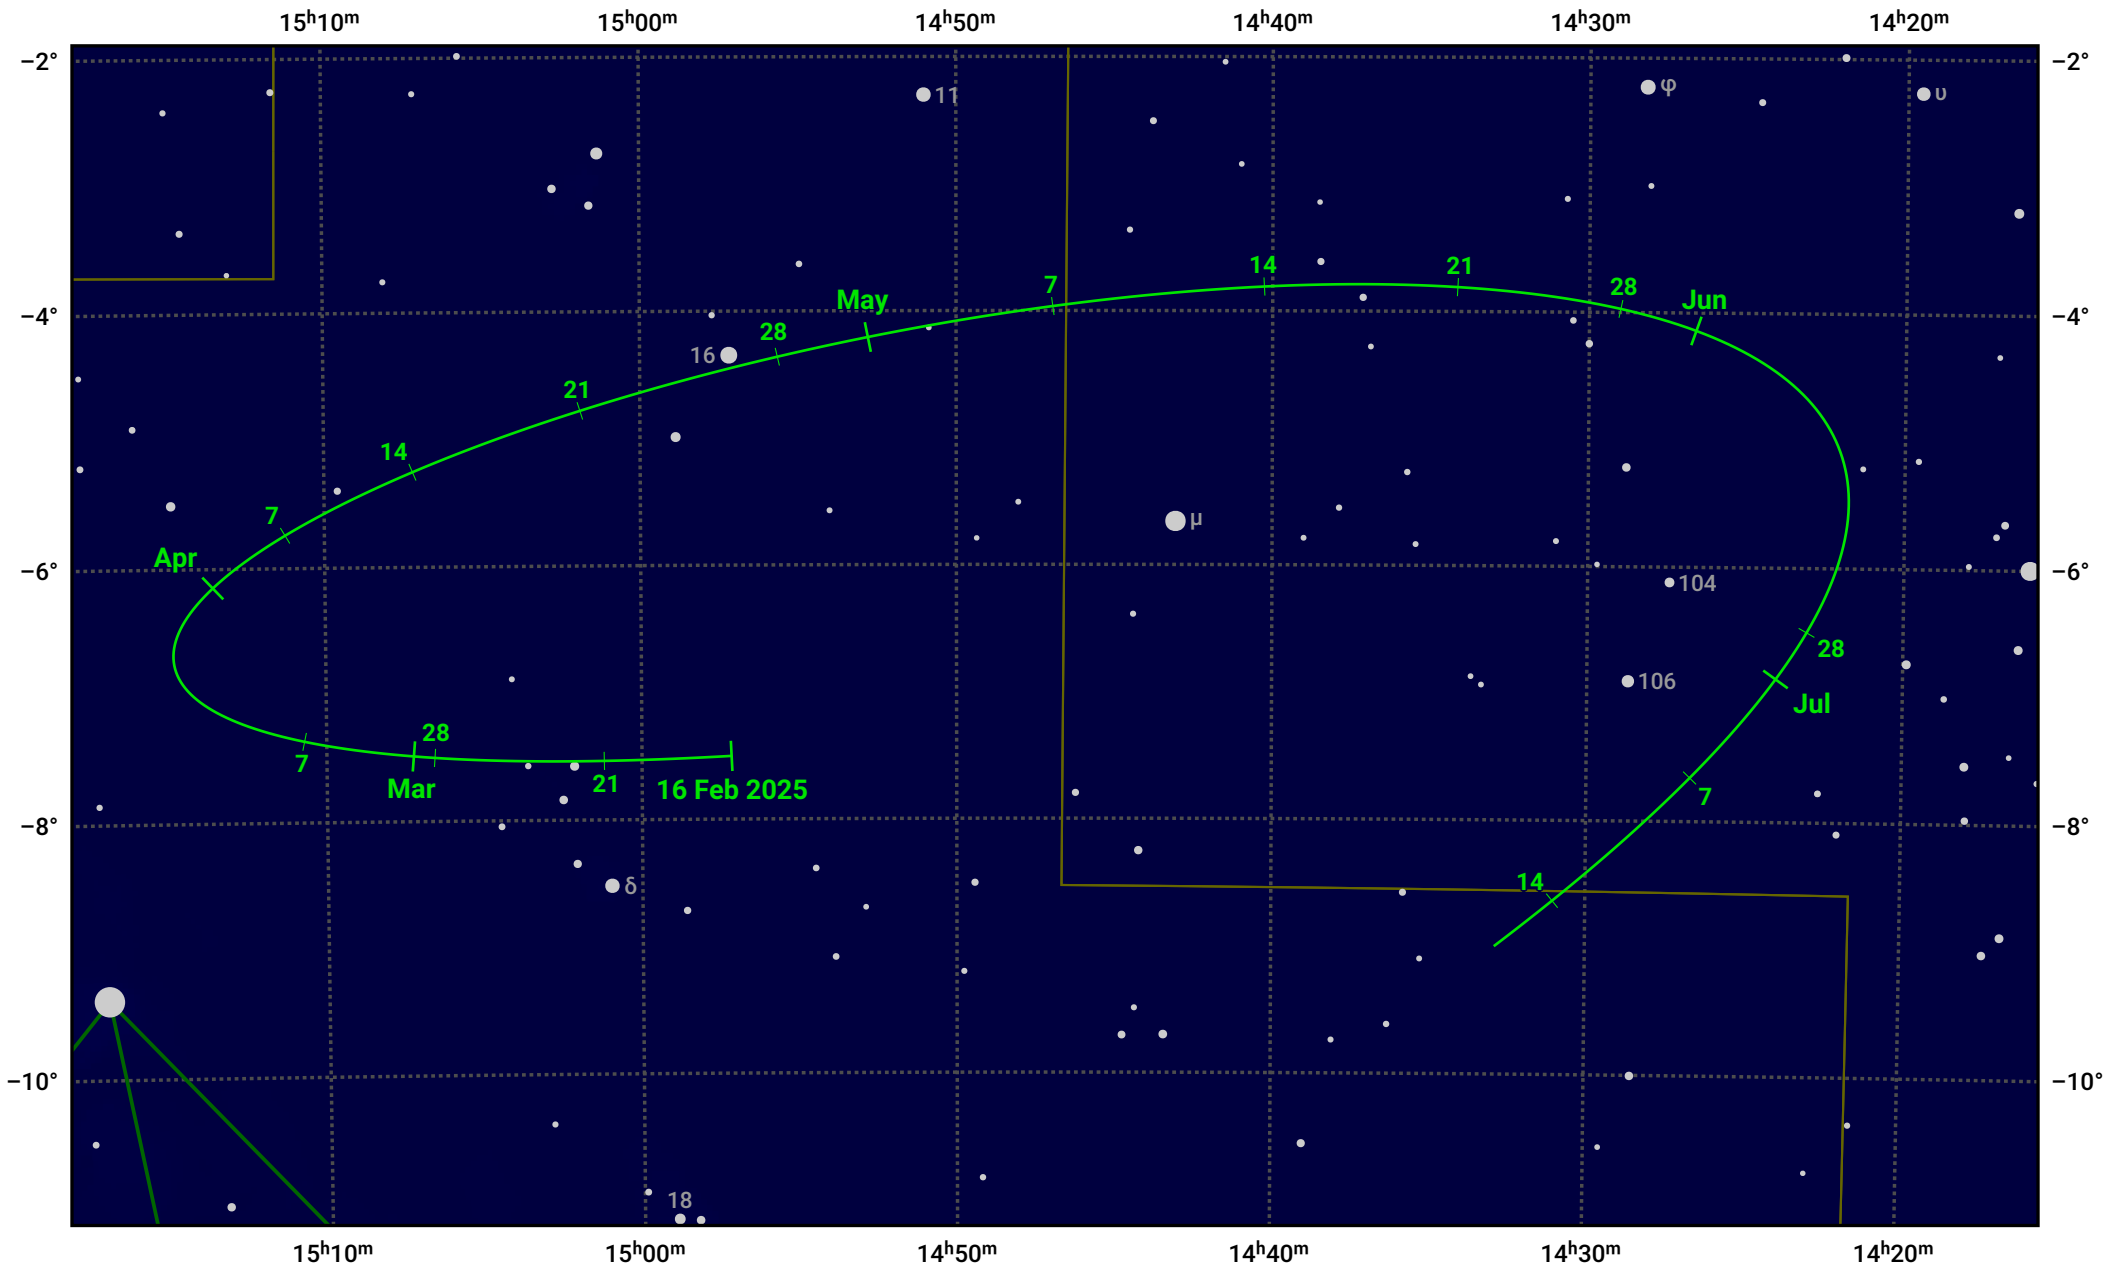

# The path of Asteroid 4 Vesta around opposition on 2 May 2025

© Dominic Ford 2011–2024. Date markers placed at midnight UTC. Downloaded from <https://in-the-sky.org>

Magnitude scale: • 8.0 • 7.0 • 6.0 • 5.0 • 4.0 • 3.0 • 2.0

— Ecliptic Plane

Galaxy Bright nebula Open cluster Globular cluster

Date	Mag	Phase
2025 Mar 1	7.2	96%
2025 Apr 1	6.4	98%
2025 Apr 2	6.4	98%
2025 May 1	5.7	100%
2025 Jun 1	6.3	98%
2025 Jul 1	6.9	95%