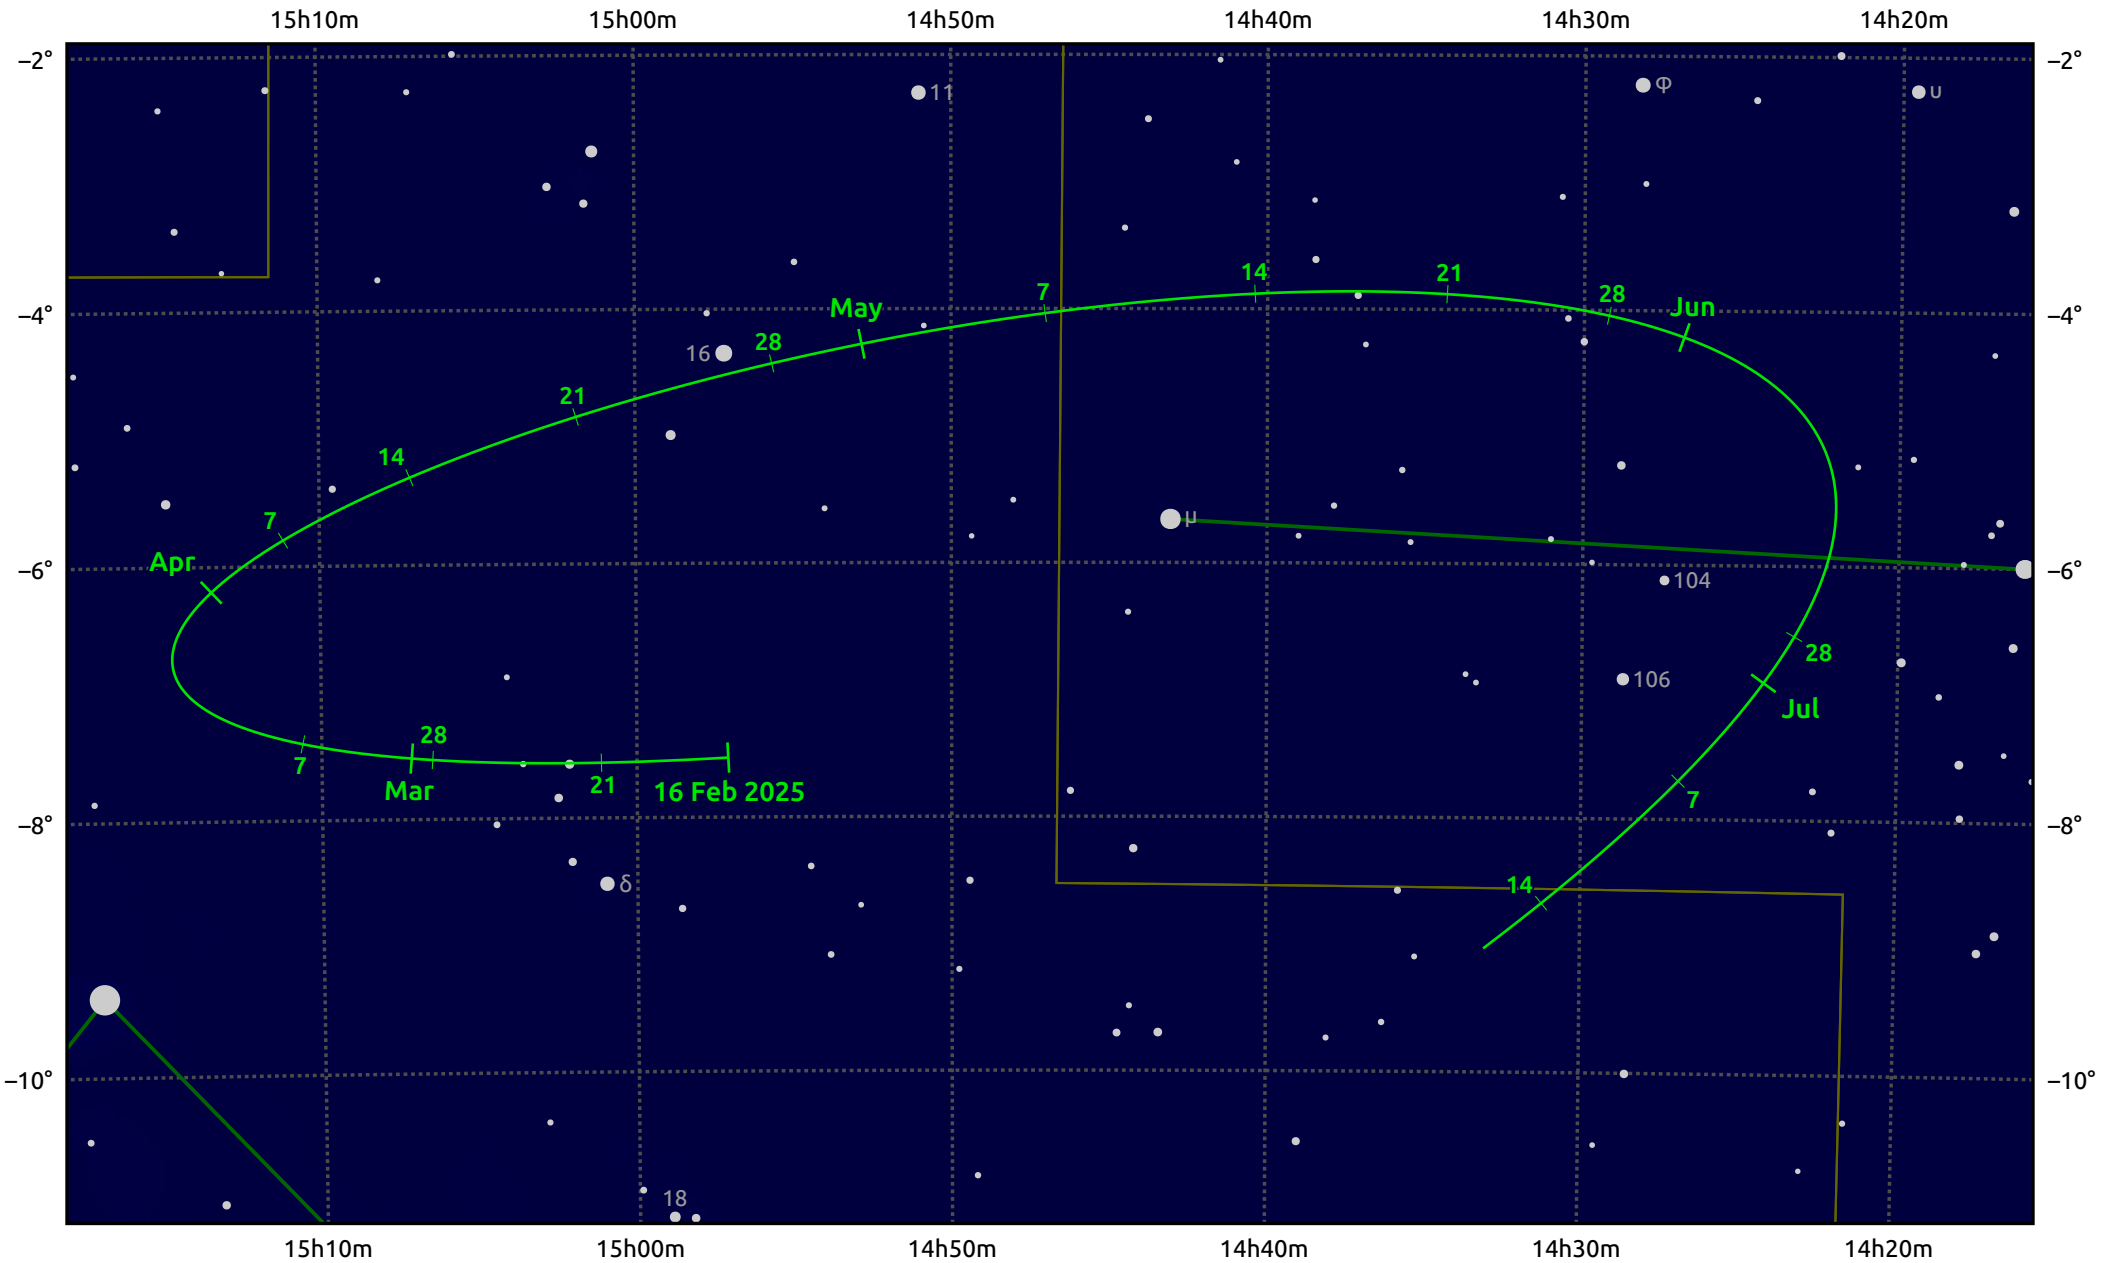

# The path of Asteroid 4 Vesta around opposition on 2 May 2025

© Dominic Ford 2011–2025. Date markers placed at midnight UTC. Downloaded from <https://in-the-sky.org>

Magnitude scale: • 8.0 • 7.0 • 6.0 • 5.0 • 4.0 • 3.0 • 2.0

— Ecliptic Plane

Galaxy Bright nebula Open cluster Globular cluster Planetary nebula

Date	Mag	Phase
2025 Mar 1	7.2	96%
2025 Apr 1	6.4	98%
2025 Apr 2	6.4	98%
2025 May 1	5.8	100%
2025 Jun 1	6.3	98%
2025 Jul 1	6.9	95%