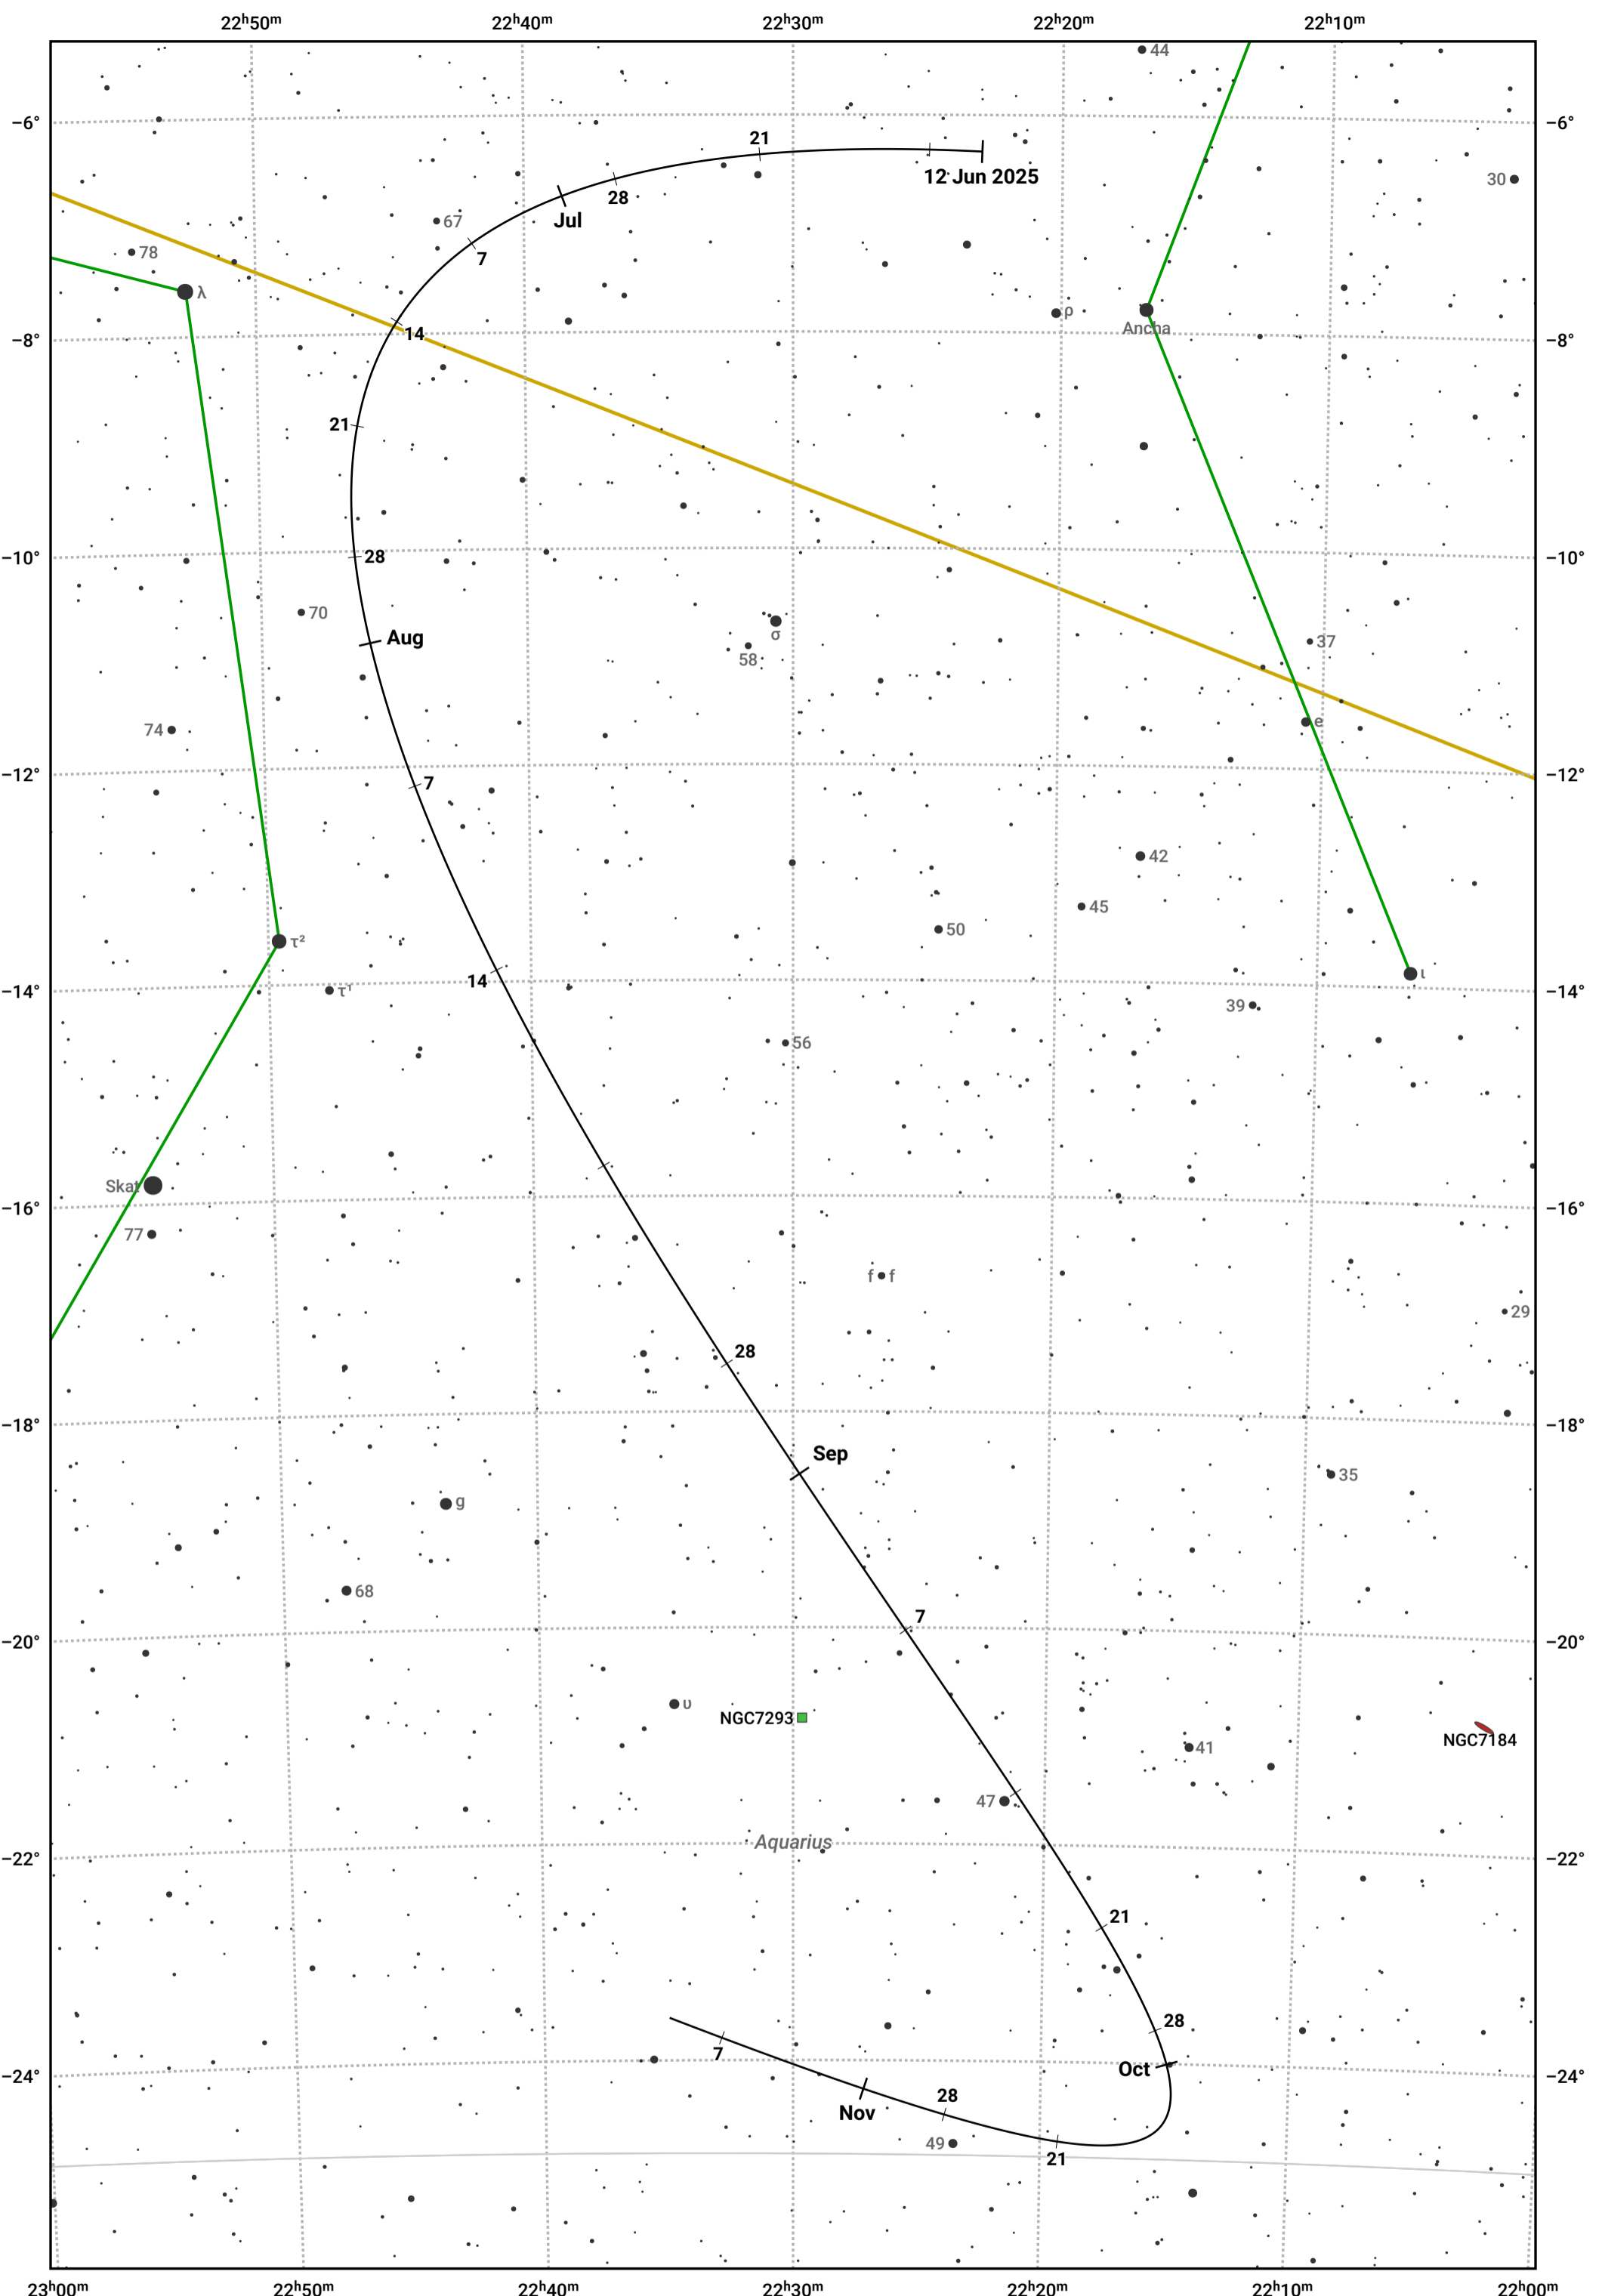

The path of Asteroid 6 Hebe around opposition on 26 Aug 2025

© Dominic Ford 2011–2024. Date markers placed at midnight UTC. Downloaded from <https://in-the-sky.org>

Magnitude scale: 10.0 9.0 8.0 7.0 6.0 5.0 4.0 3.0

- Ecliptic Plane
- Galaxy
- Bright nebula
- Open cluster
- ⊕ Globular cluster

Date	Mag	Phase
2025 Jul 1	9.2	96%
2025 Jul 22	8.6	97%
2025 Aug 1	8.3	98%
2025 Aug 24	7.6	100%
2025 Sep 1	7.6	100%
2025 Oct 1	8.4	97%
2025 Oct 12	8.6	96%
2025 Nov 1	9.0	94%