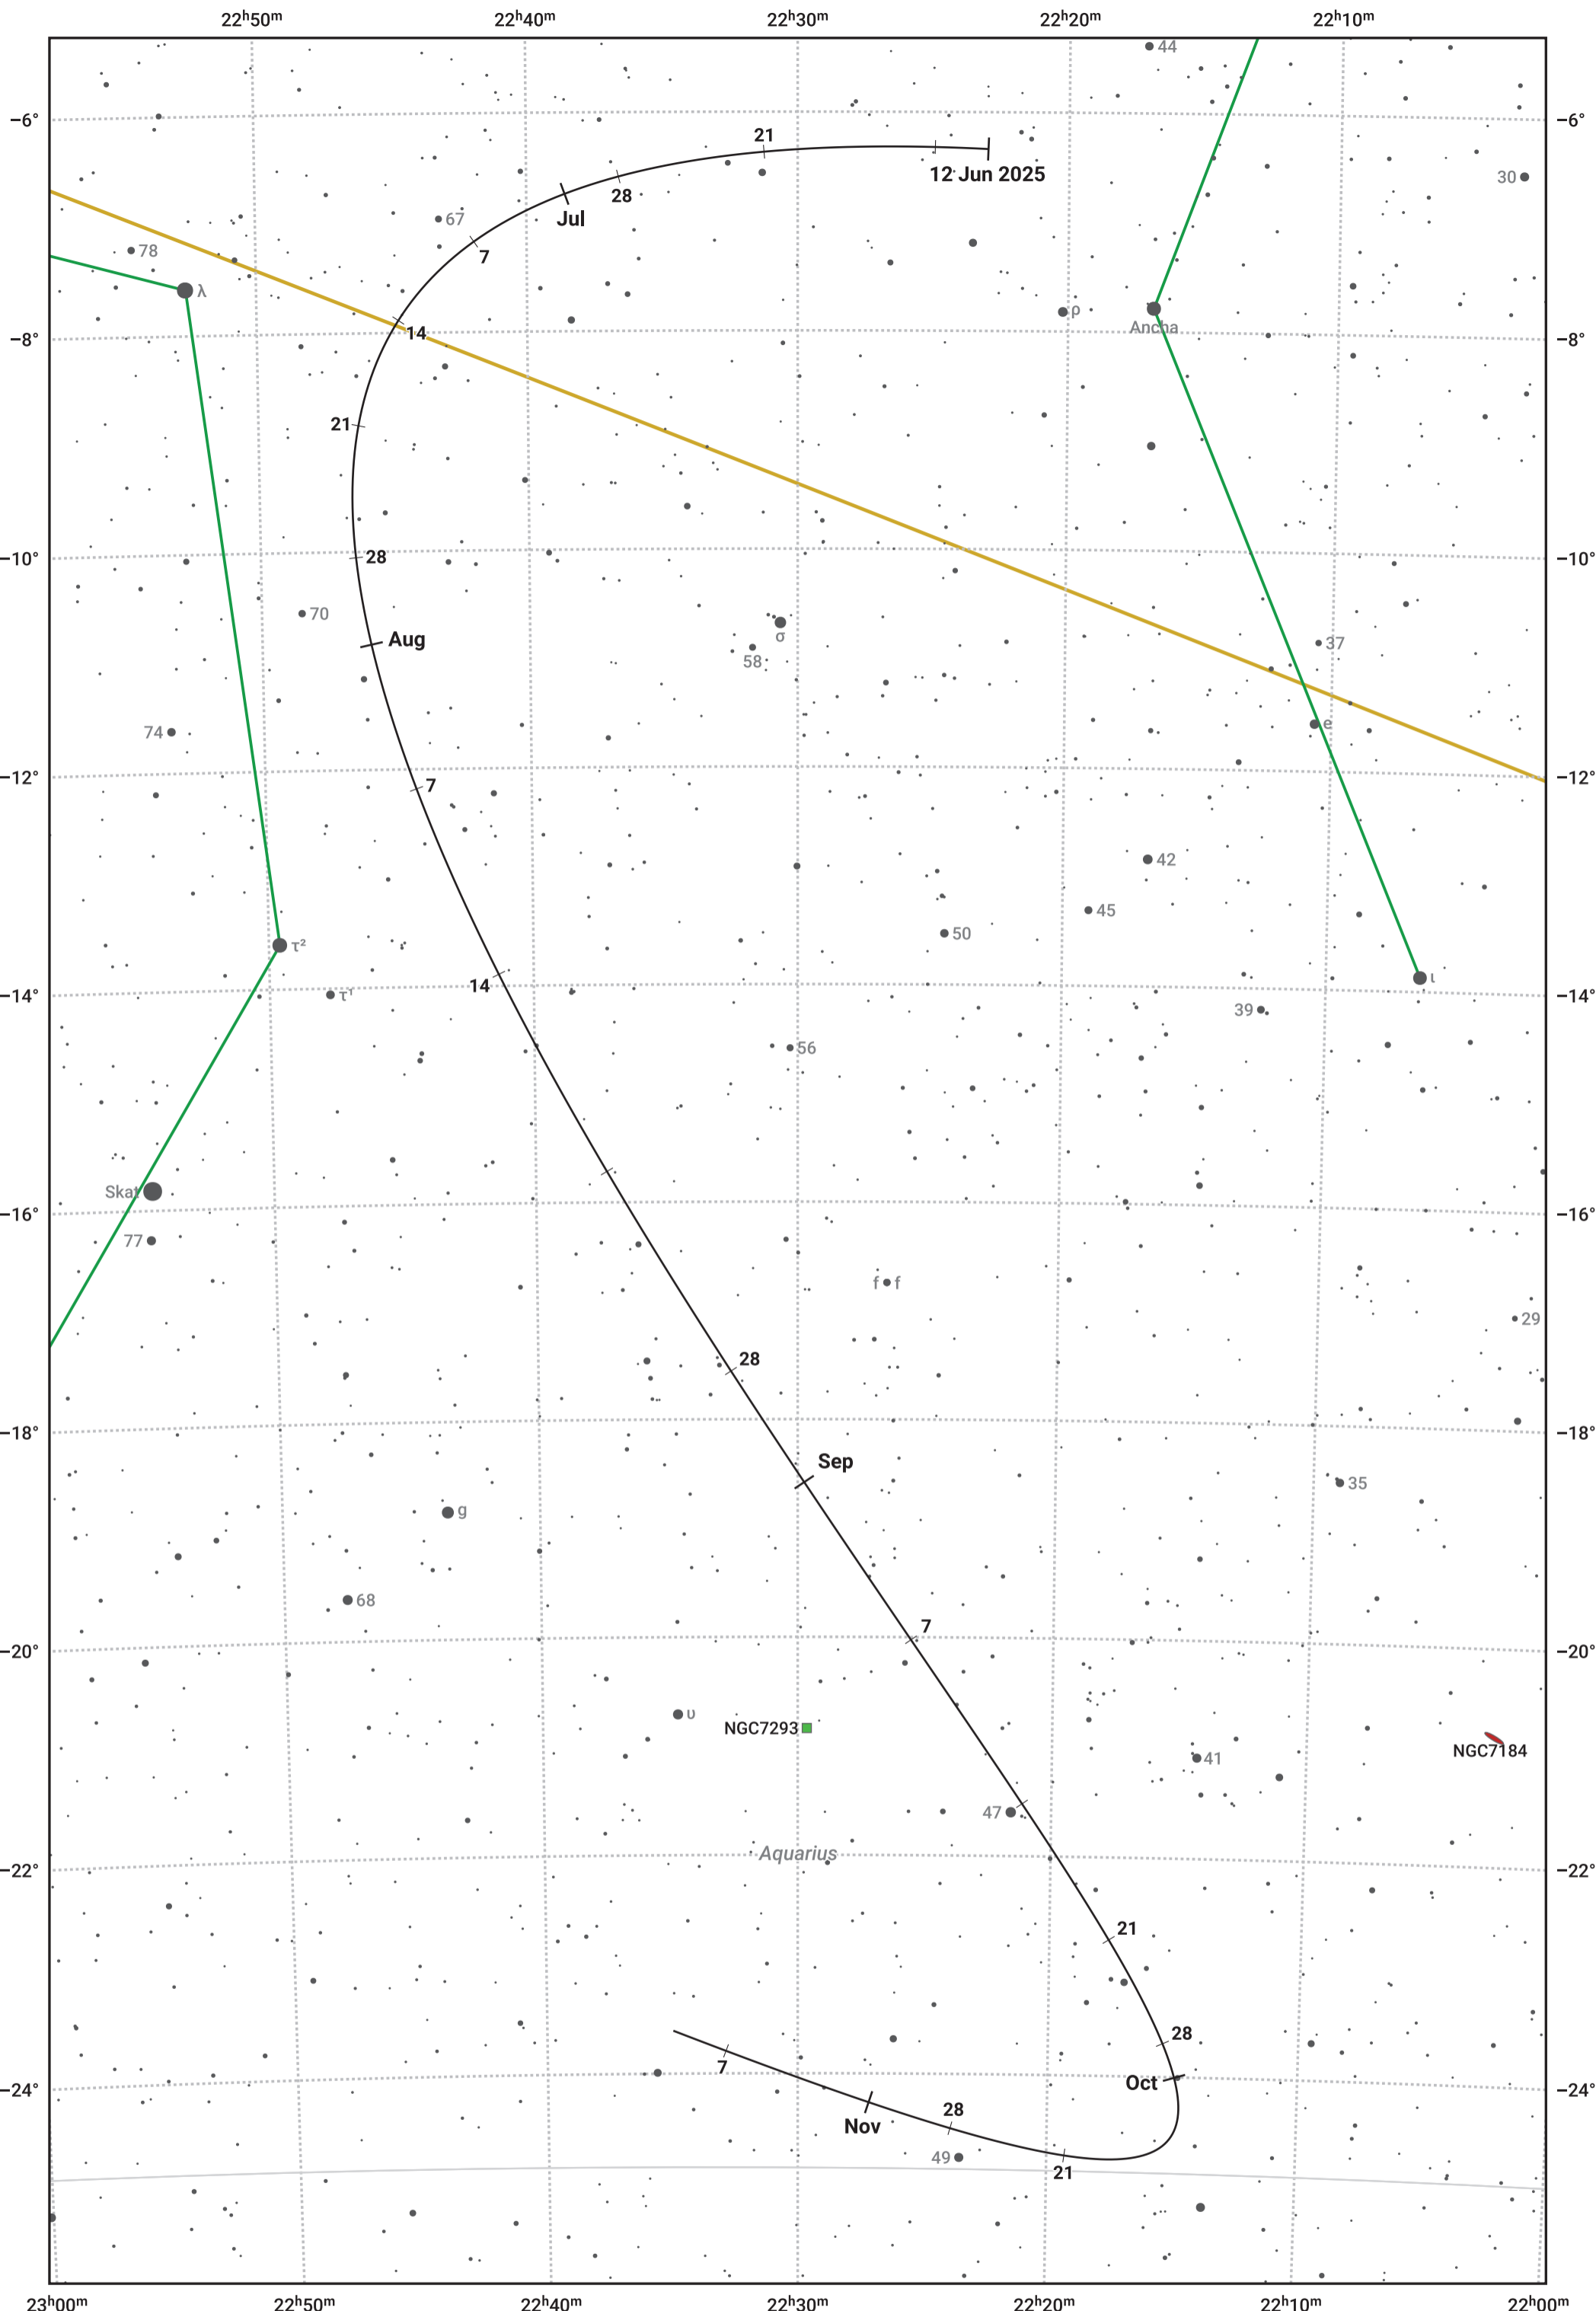

The path of Asteroid 6 Hebe around opposition on 26 Aug 2025

© Dominic Ford 2011–2024. Date markers placed at midnight UTC. Downloaded from <https://in-the-sky.org>

Magnitude scale: 10.0 9.0 8.0 7.0 6.0 5.0 4.0 3.0

- Ecliptic Plane
- Galaxy
- Bright nebula
- Open cluster
- Globular cluster

Date	Mag	Phase
2025 Jul 1	9.2	96%
2025 Jul 22	8.6	97%
2025 Aug 1	8.3	98%
2025 Aug 24	7.6	100%
2025 Sep 1	7.6	100%
2025 Oct 1	8.4	97%
2025 Oct 12	8.6	96%
2025 Nov 1	9.0	94%