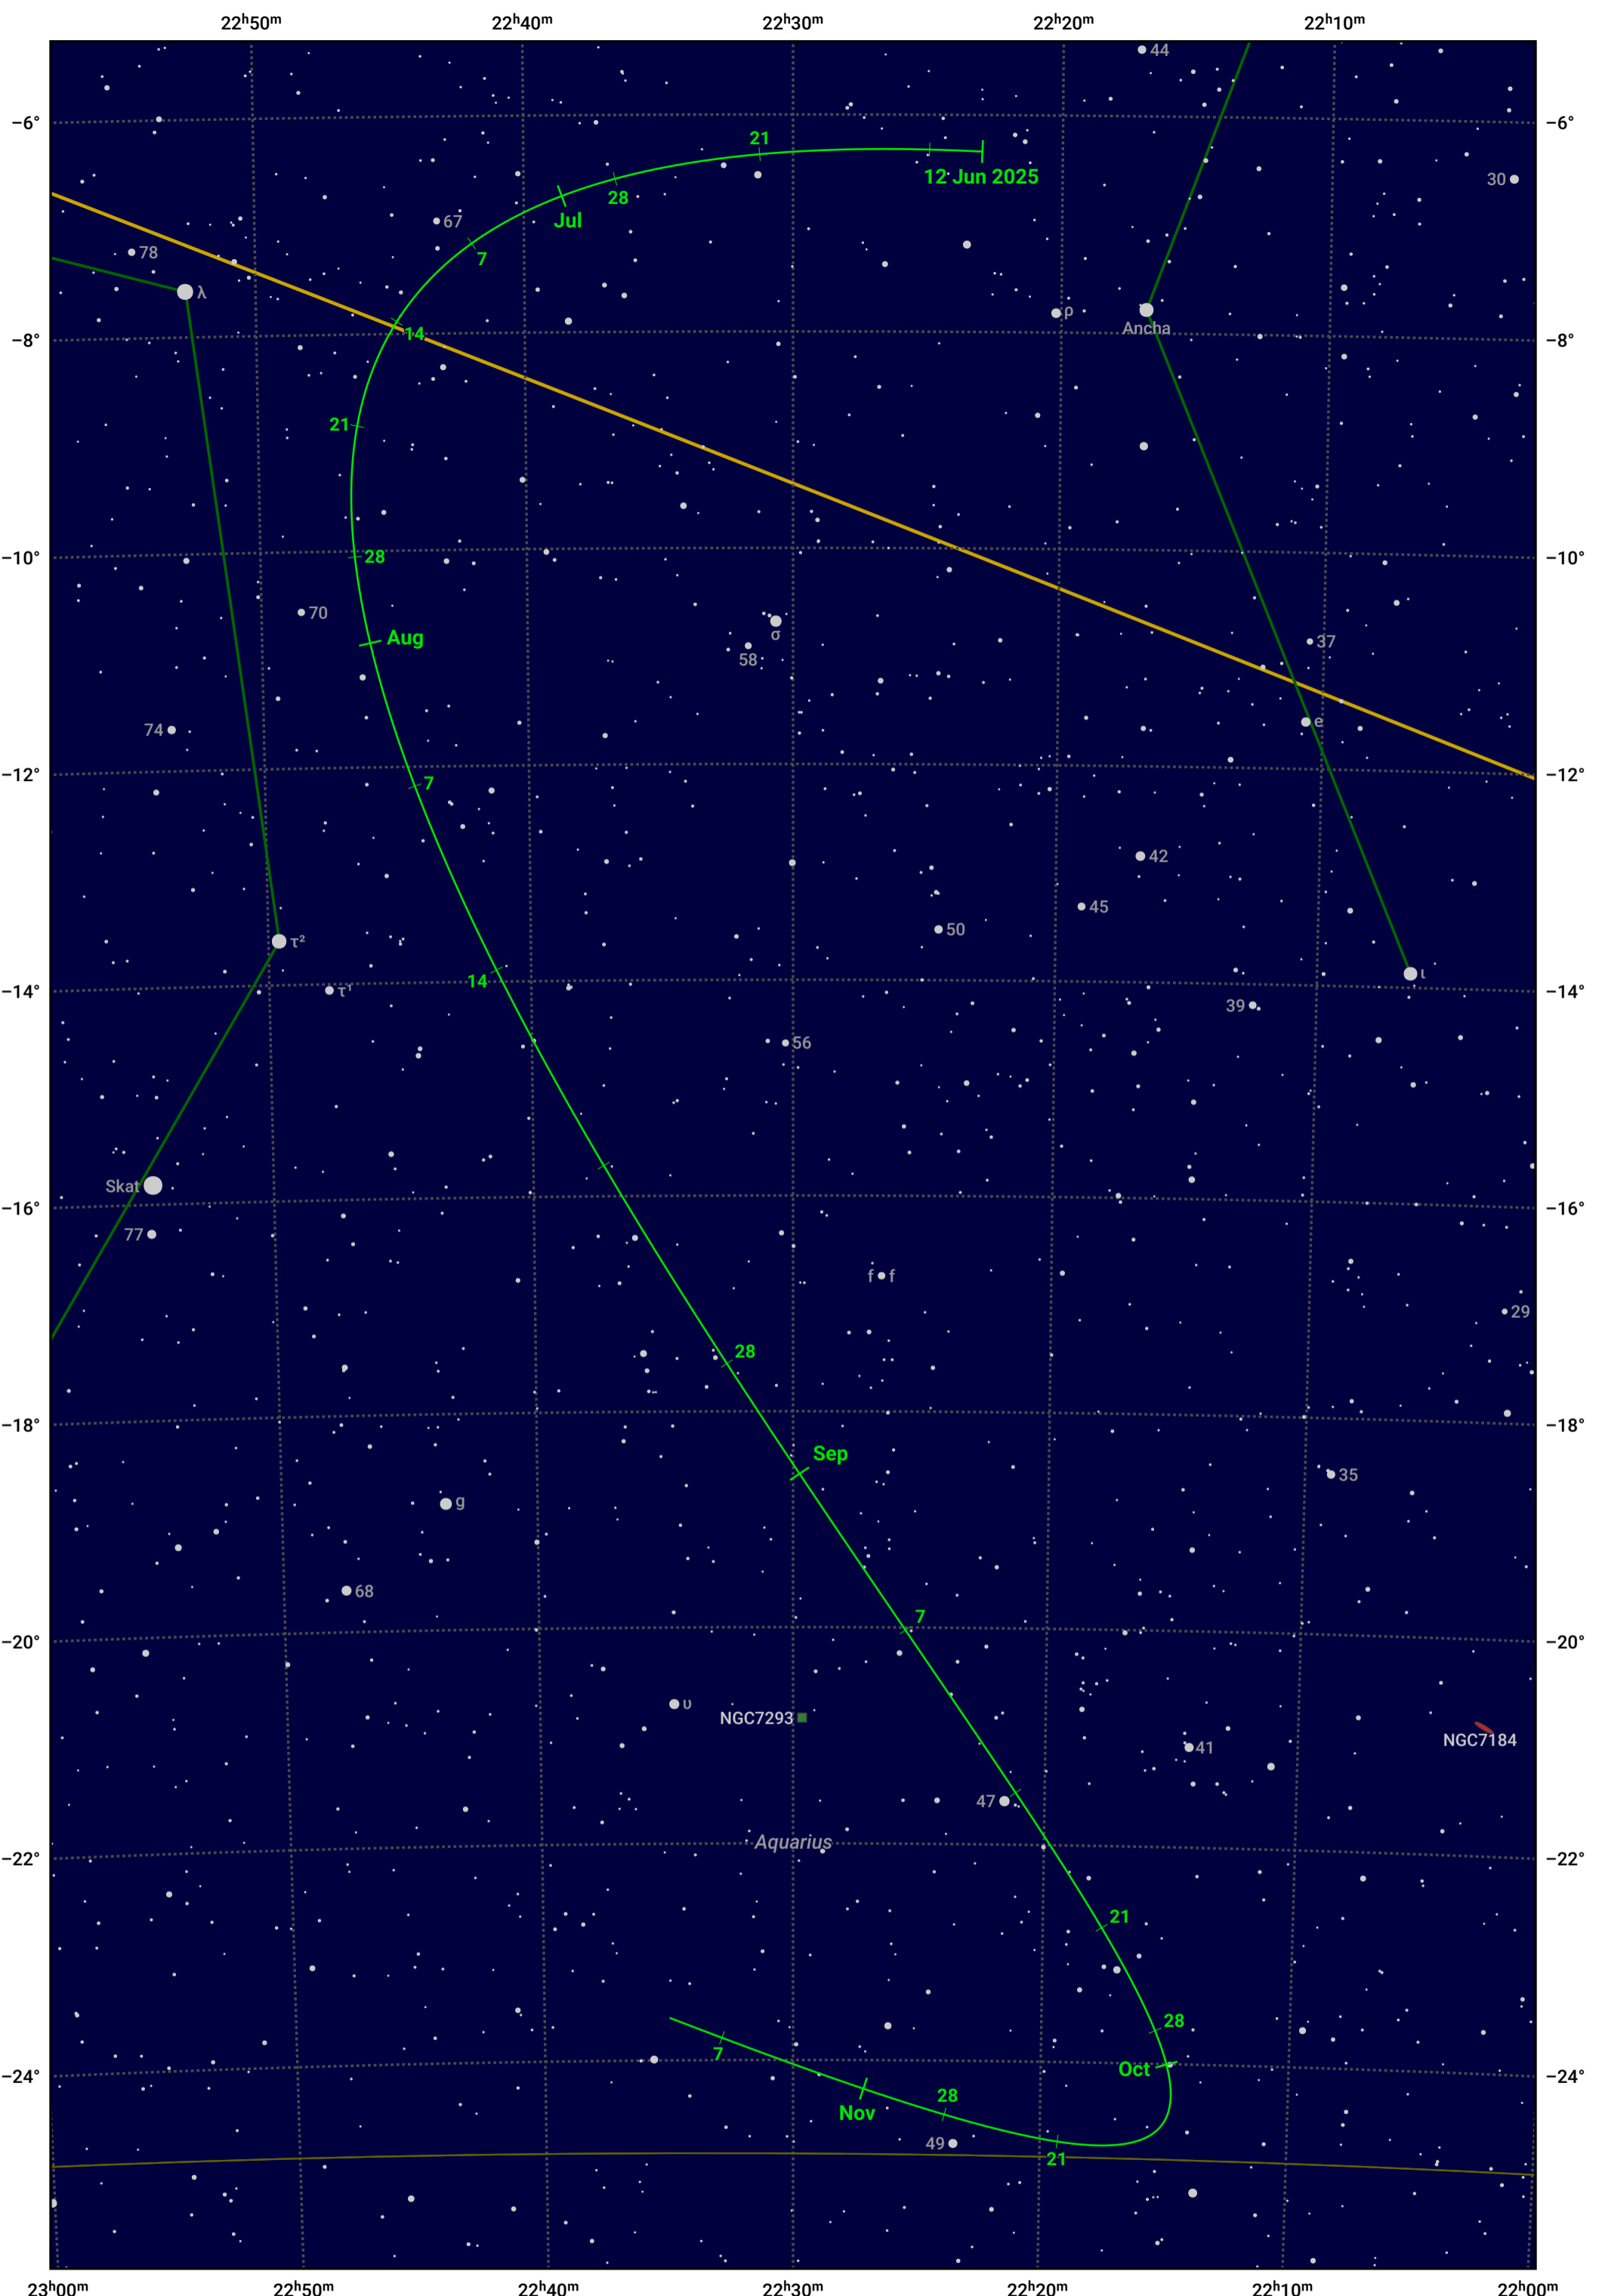

The path of Asteroid 6 Hebe around opposition on 26 Aug 2025

© Dominic Ford 2011–2024. Date markers placed at midnight UTC. Downloaded from <https://in-the-sky.org>

Magnitude scale: 10.0 9.0 8.0 7.0 6.0 5.0 4.0 3.0

- Ecliptic Plane
- Galaxy
- Bright nebula
- Open cluster
- Globular cluster

Date	Mag	Phase
2025 Jul 1	9.2	96%
2025 Jul 22	8.6	97%
2025 Aug 1	8.3	98%
2025 Aug 24	7.6	100%
2025 Sep 1	7.6	100%
2025 Oct 1	8.4	97%
2025 Oct 12	8.6	96%
2025 Nov 1	9.0	94%