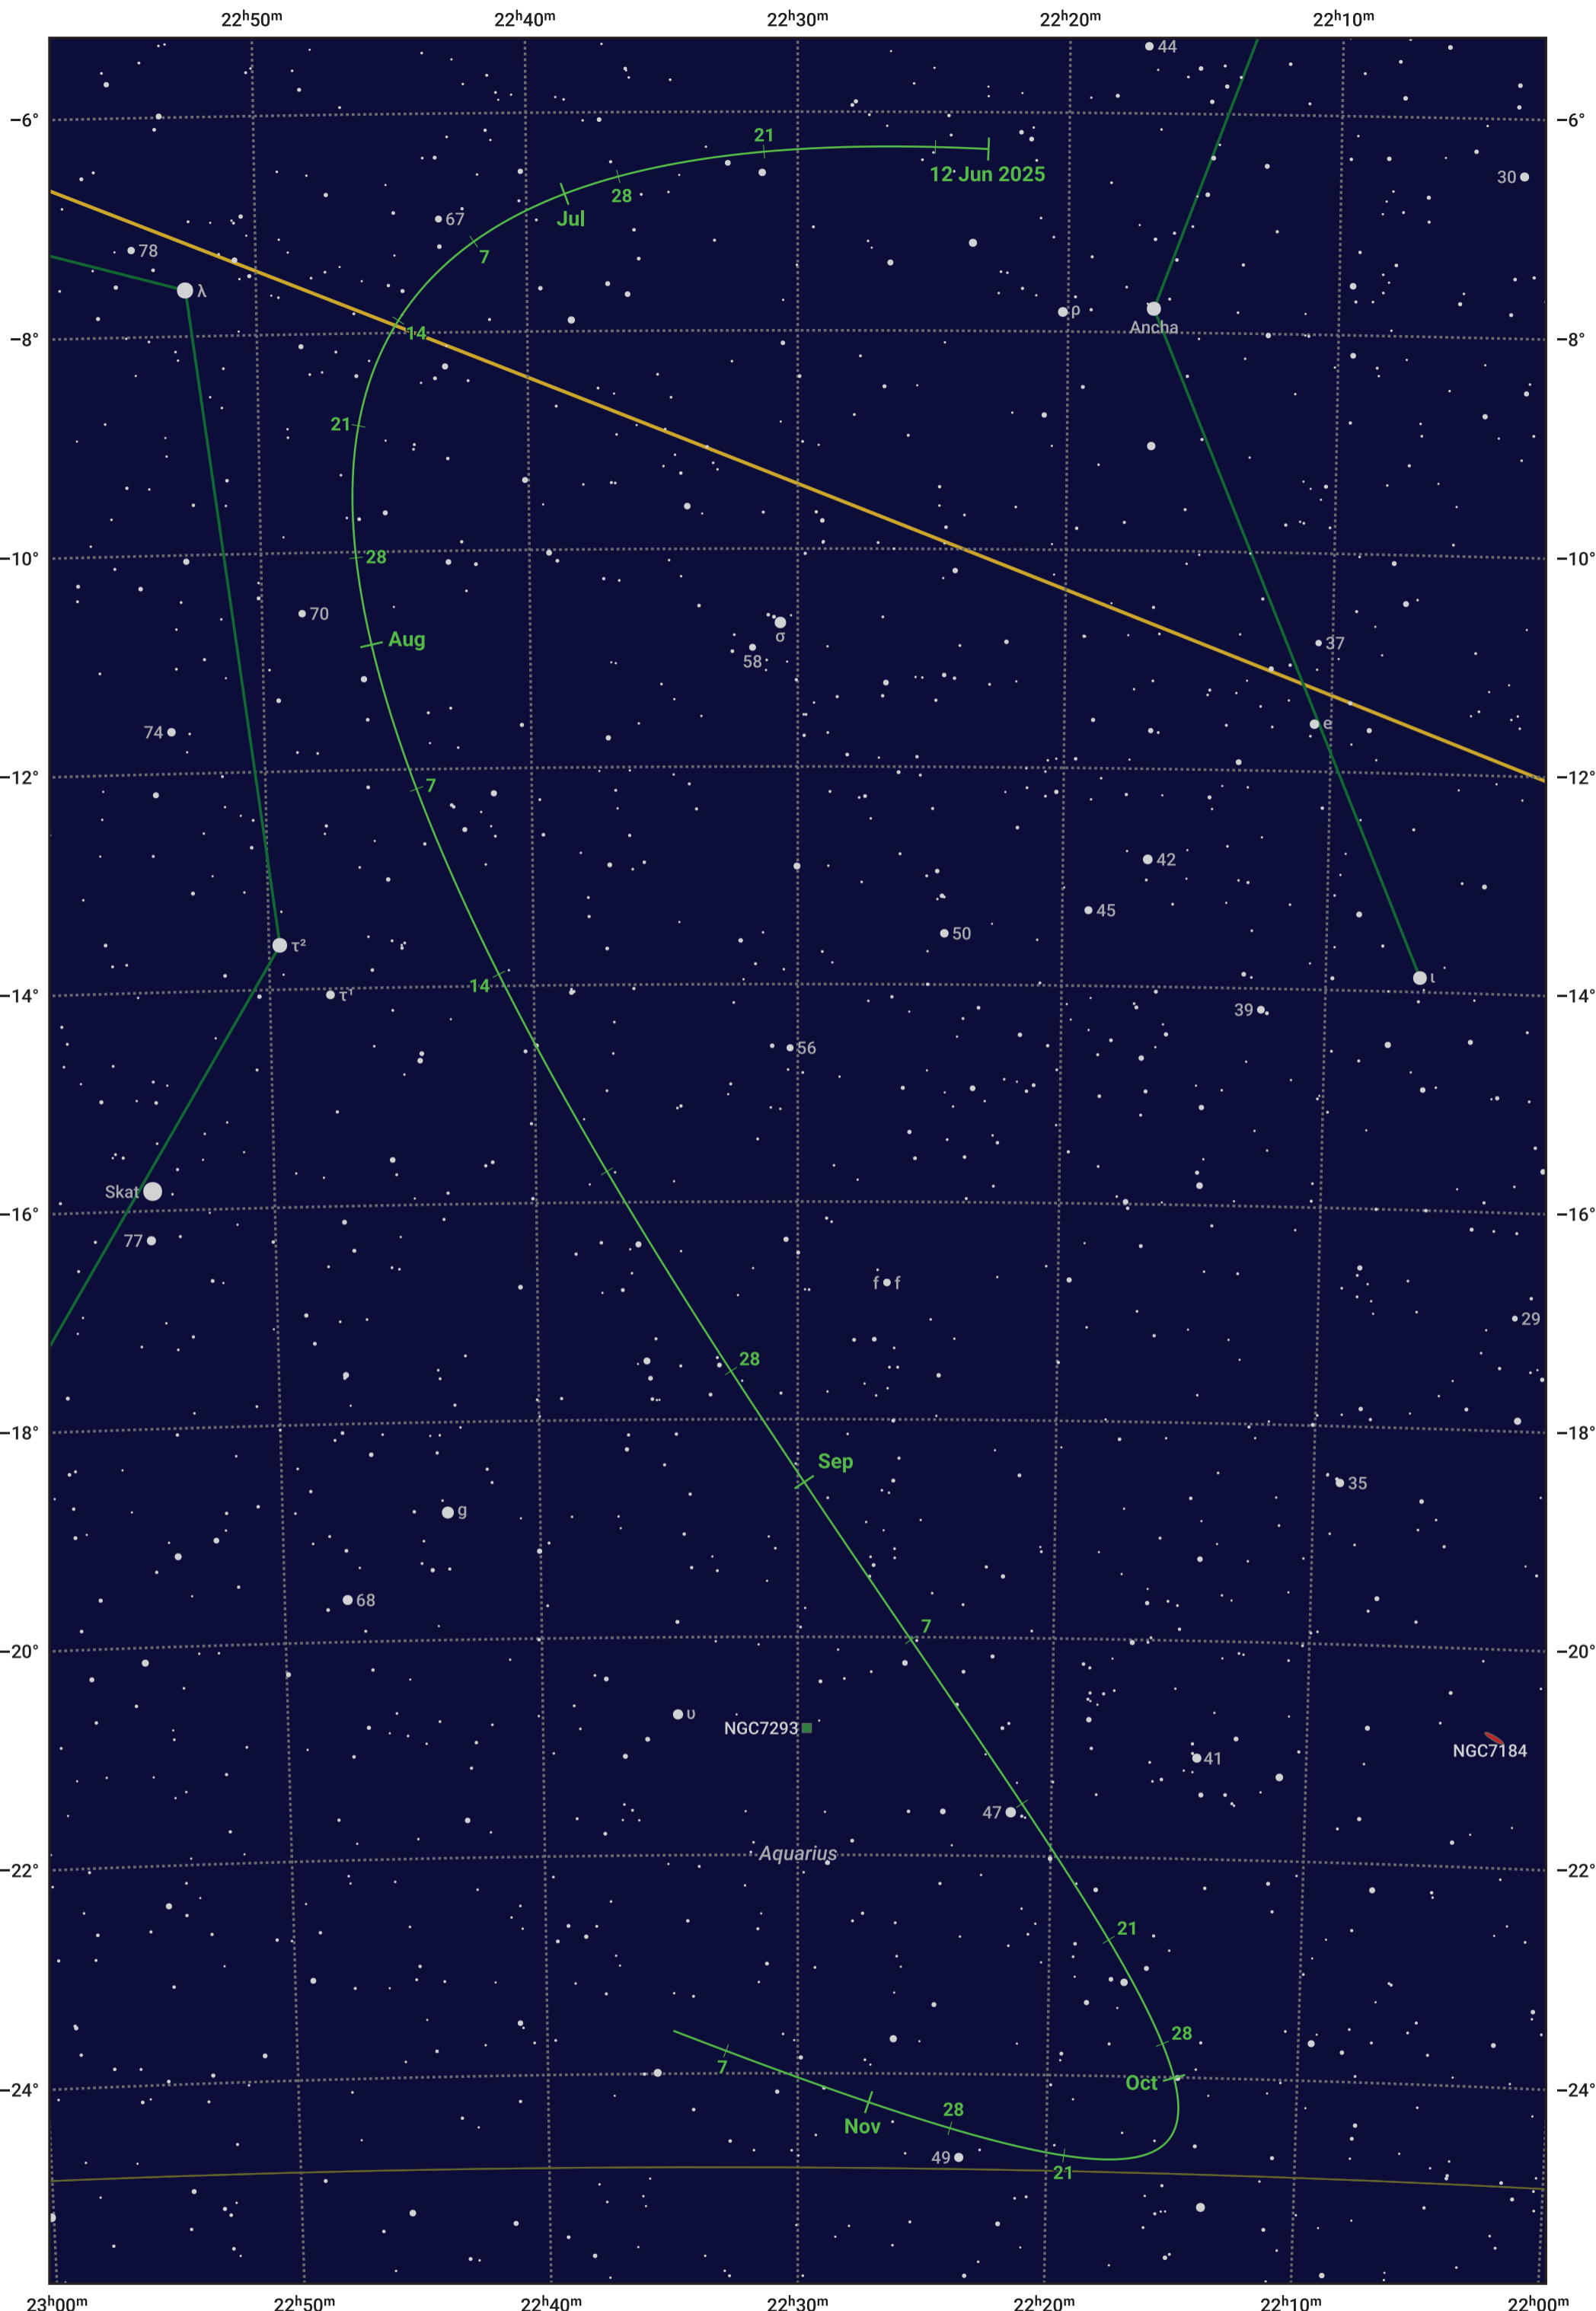

# The path of Asteroid 6 Hebe around opposition on 26 Aug 2025

© Dominic Ford 2011–2024. Date markers placed at midnight UTC. Downloaded from <https://in-the-sky.org>

Magnitude scale: 10.0 9.0 8.0 7.0 6.0 5.0 4.0 3.0

- Ecliptic Plane
- ▬ Galaxy
- Bright nebula
- Open cluster
- ⊙ Globular cluster

Date	Mag	Phase
2025 Jul 1	9.2	96%
2025 Jul 22	8.6	97%
2025 Aug 1	8.3	98%
2025 Aug 24	7.6	100%
2025 Sep 1	7.6	100%
2025 Oct 1	8.4	97%
2025 Oct 12	8.6	96%
2025 Nov 1	9.0	94%