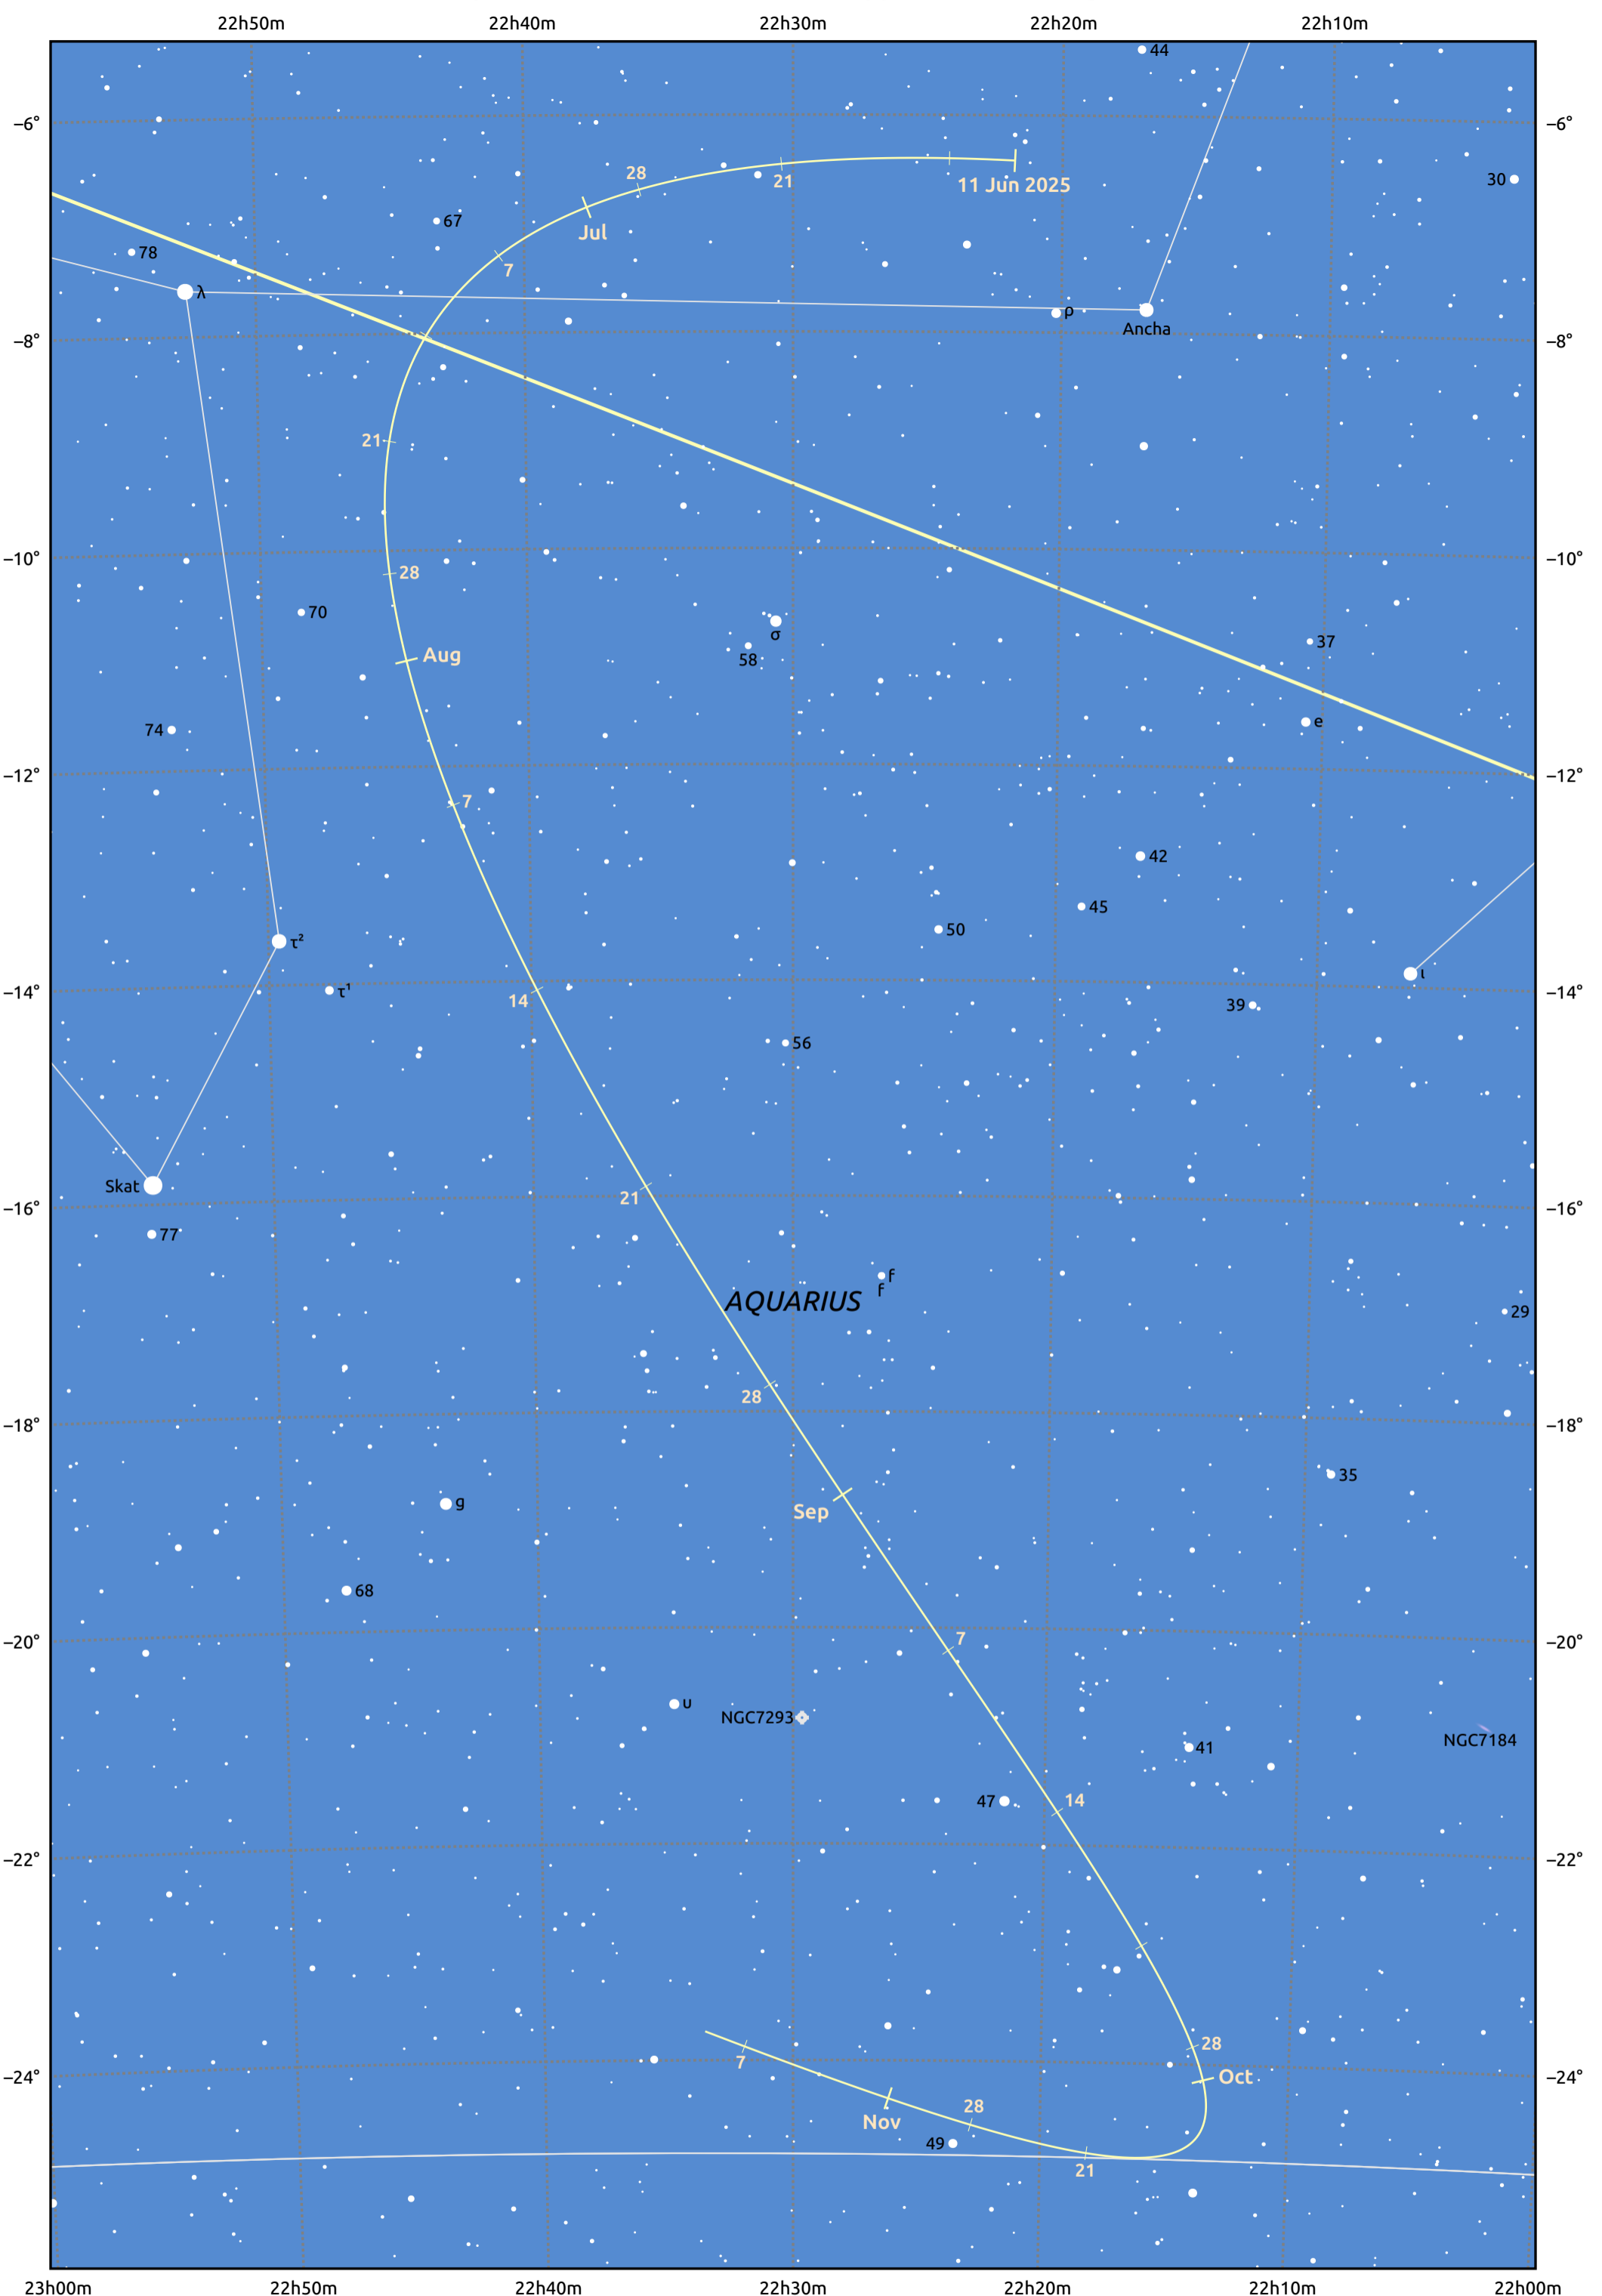

# The path of Asteroid 6 Hebe around opposition on 25 Aug 2025

© Dominic Ford 2011–2025. Date markers placed at midnight UTC. Downloaded from <https://in-the-sky.org>

Magnitude scale: 10.0 9.0 8.0 7.0 6.0 5.0 4.0 3.0

Ecliptic Plane

- ◆ Galaxy
- Bright nebula
- Open cluster
- Globular cluster
- ◆ Planetary nebula

Date	Mag	Phase
2025 Jul 1	9.2	96%
2025 Jul 22	8.6	98%
2025 Aug 1	8.3	99%
2025 Aug 24	7.6	100%
2025 Sep 1	7.6	100%
2025 Oct 1	8.4	97%
2025 Oct 11	8.6	96%
2025 Nov 1	9.0	94%