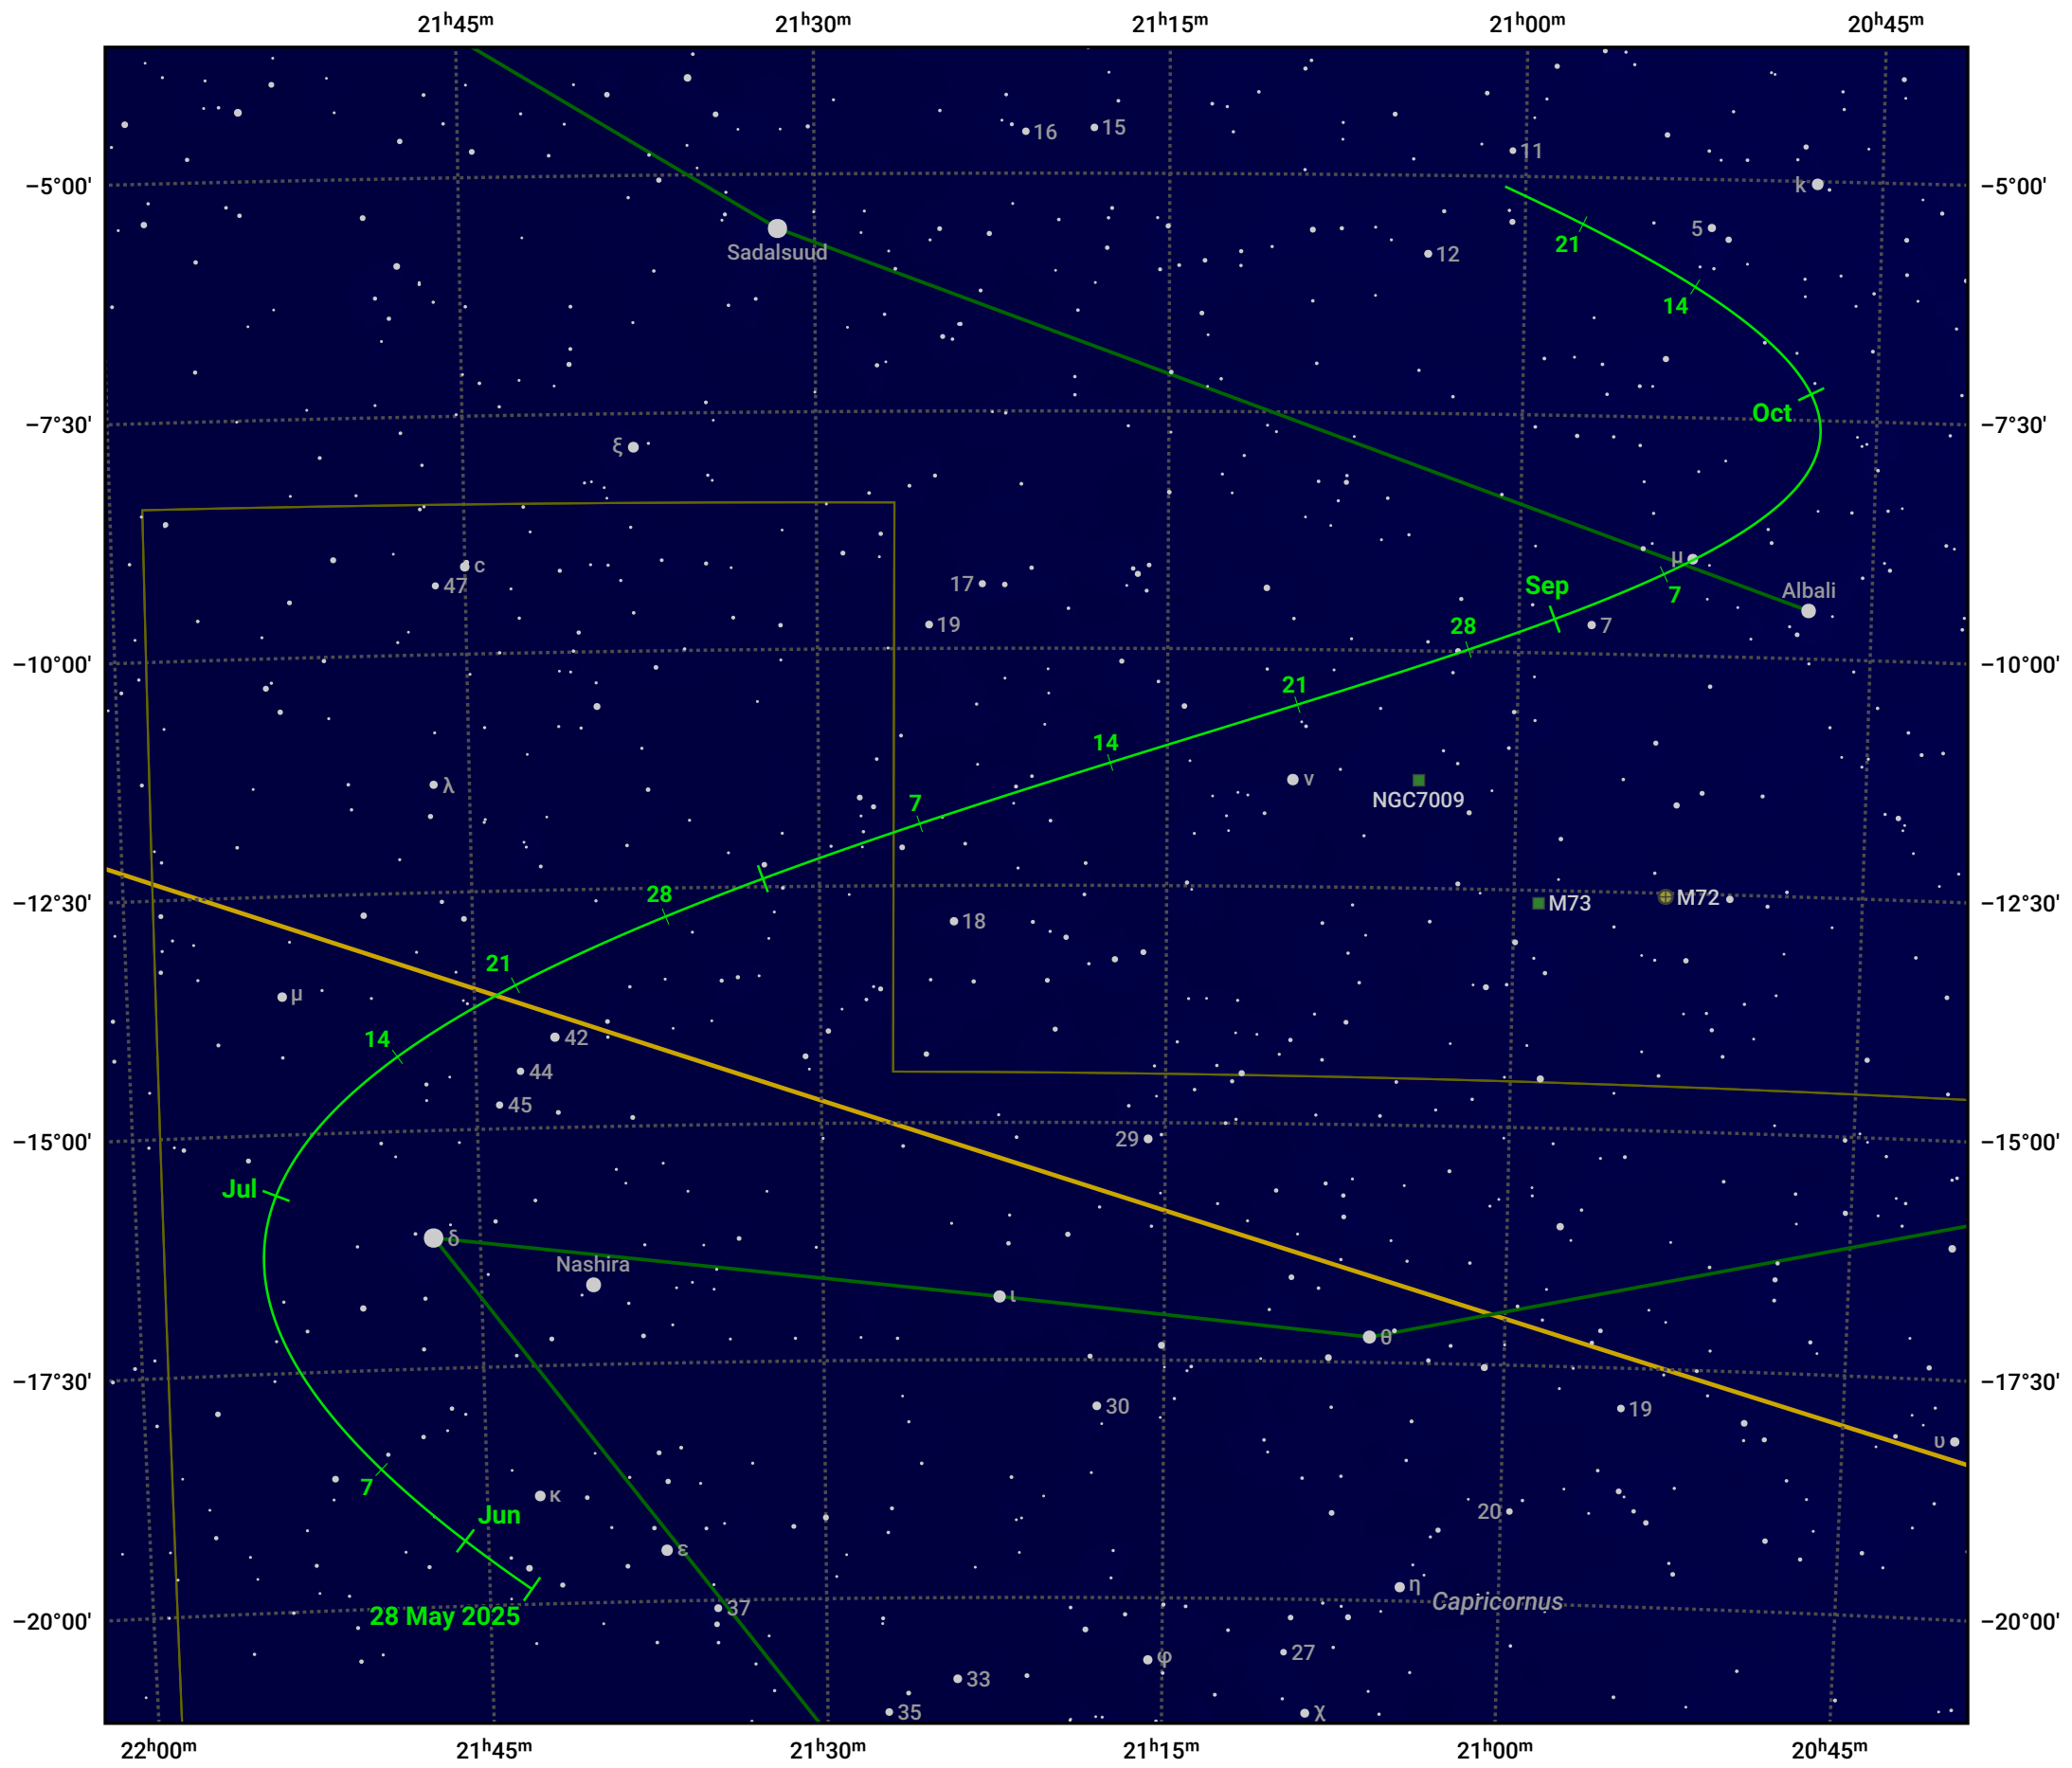

# The path of Asteroid 89 Julia around opposition on 11 Aug 2025

© Dominic Ford 2011–2024. Date markers placed at midnight UTC. Downloaded from <https://in-the-sky.org>

Magnitude scale: ● 9.0 ● 8.0 ● 7.0 ● 6.0 ● 5.0 ● 4.0 ● 3.0 ● 2.0

— Ecliptic Plane

● Galaxy ● Bright nebula ● Open cluster ● Globular cluster

Date	Mag	Phase
2025 Jun 1	10.5	95%
2025 Jul 1	9.8	97%
2025 Jul 9	9.5	98%
2025 Aug 1	8.8	100%
2025 Aug 11	8.5	100%
2025 Sep 1	9.1	99%
2025 Sep 22	9.6	97%
2025 Oct 1	9.8	96%