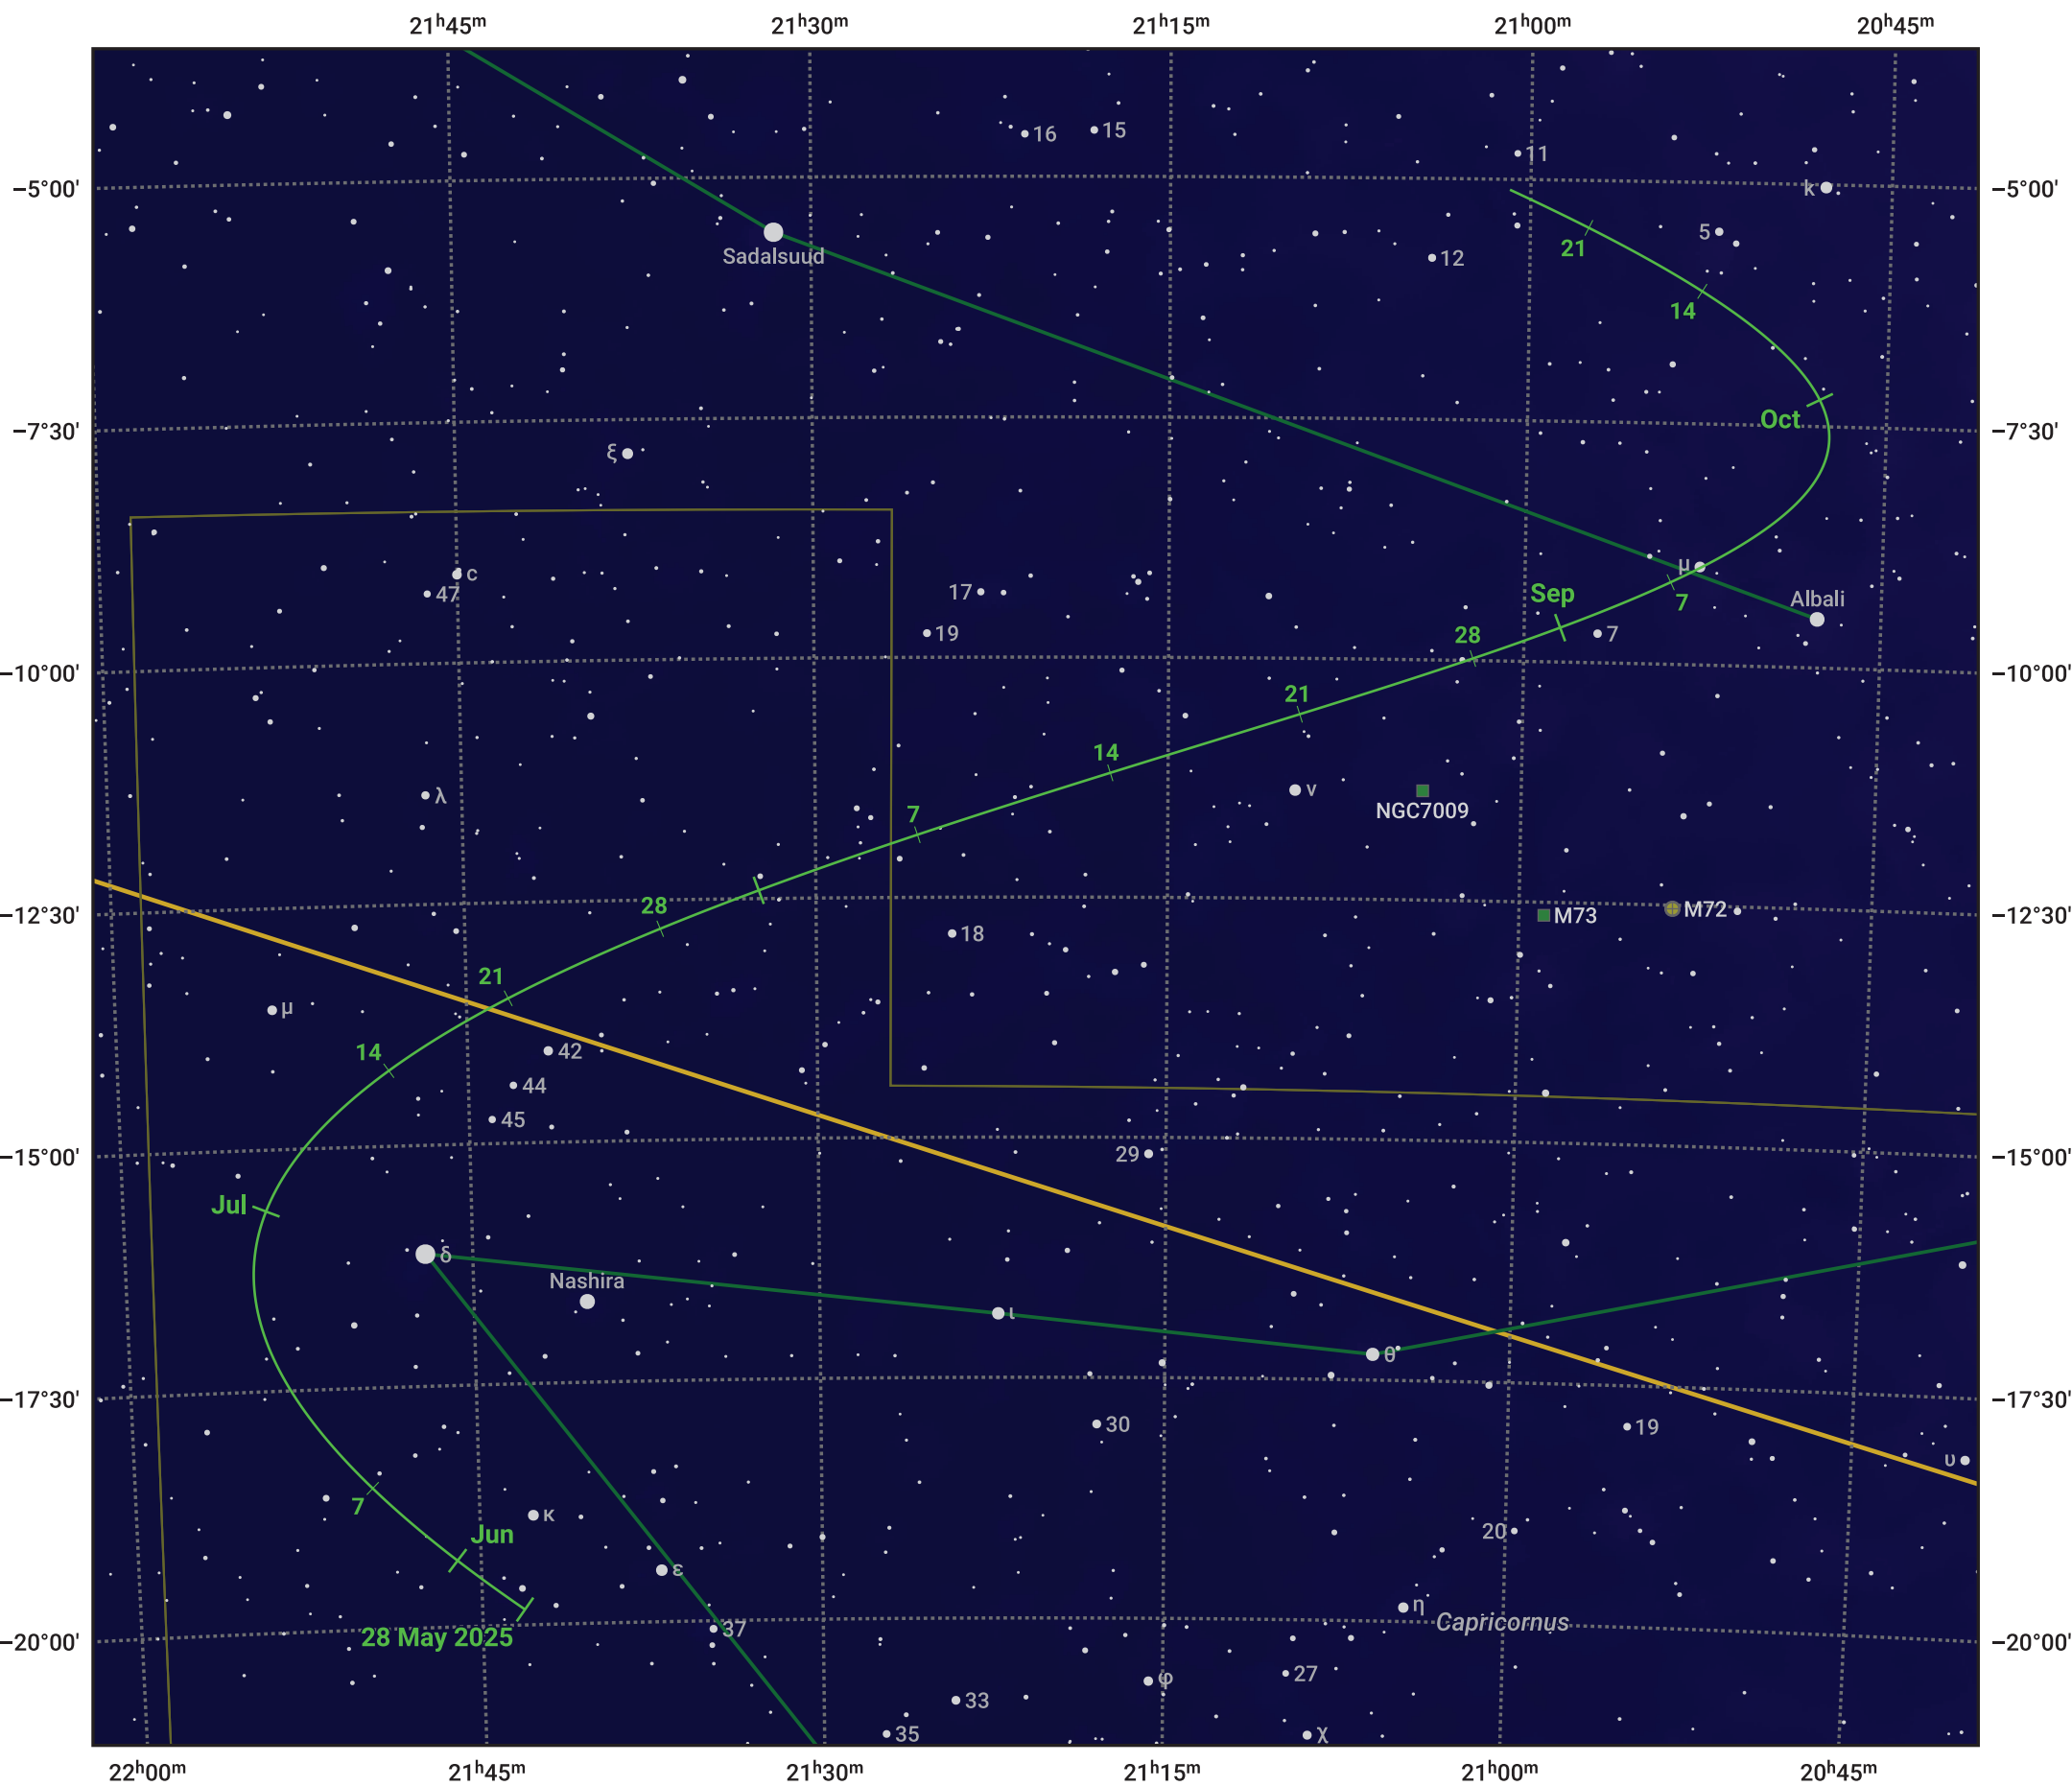

# The path of Asteroid 89 Julia around opposition on 11 Aug 2025

© Dominic Ford 2011–2024. Date markers placed at midnight UTC. Downloaded from <https://in-the-sky.org>

Magnitude scale: 9.0 8.0 7.0 6.0 5.0 4.0 3.0 2.0

— Ecliptic Plane

Galaxy    Bright nebula    Open cluster    Globular cluster

Date	Mag	Phase
2025 Jun 1	10.5	95%
2025 Jul 1	9.8	97%
2025 Jul 9	9.5	98%
2025 Aug 1	8.8	100%
2025 Aug 11	8.5	100%
2025 Sep 1	9.1	99%
2025 Sep 22	9.6	97%
2025 Oct 1	9.8	96%