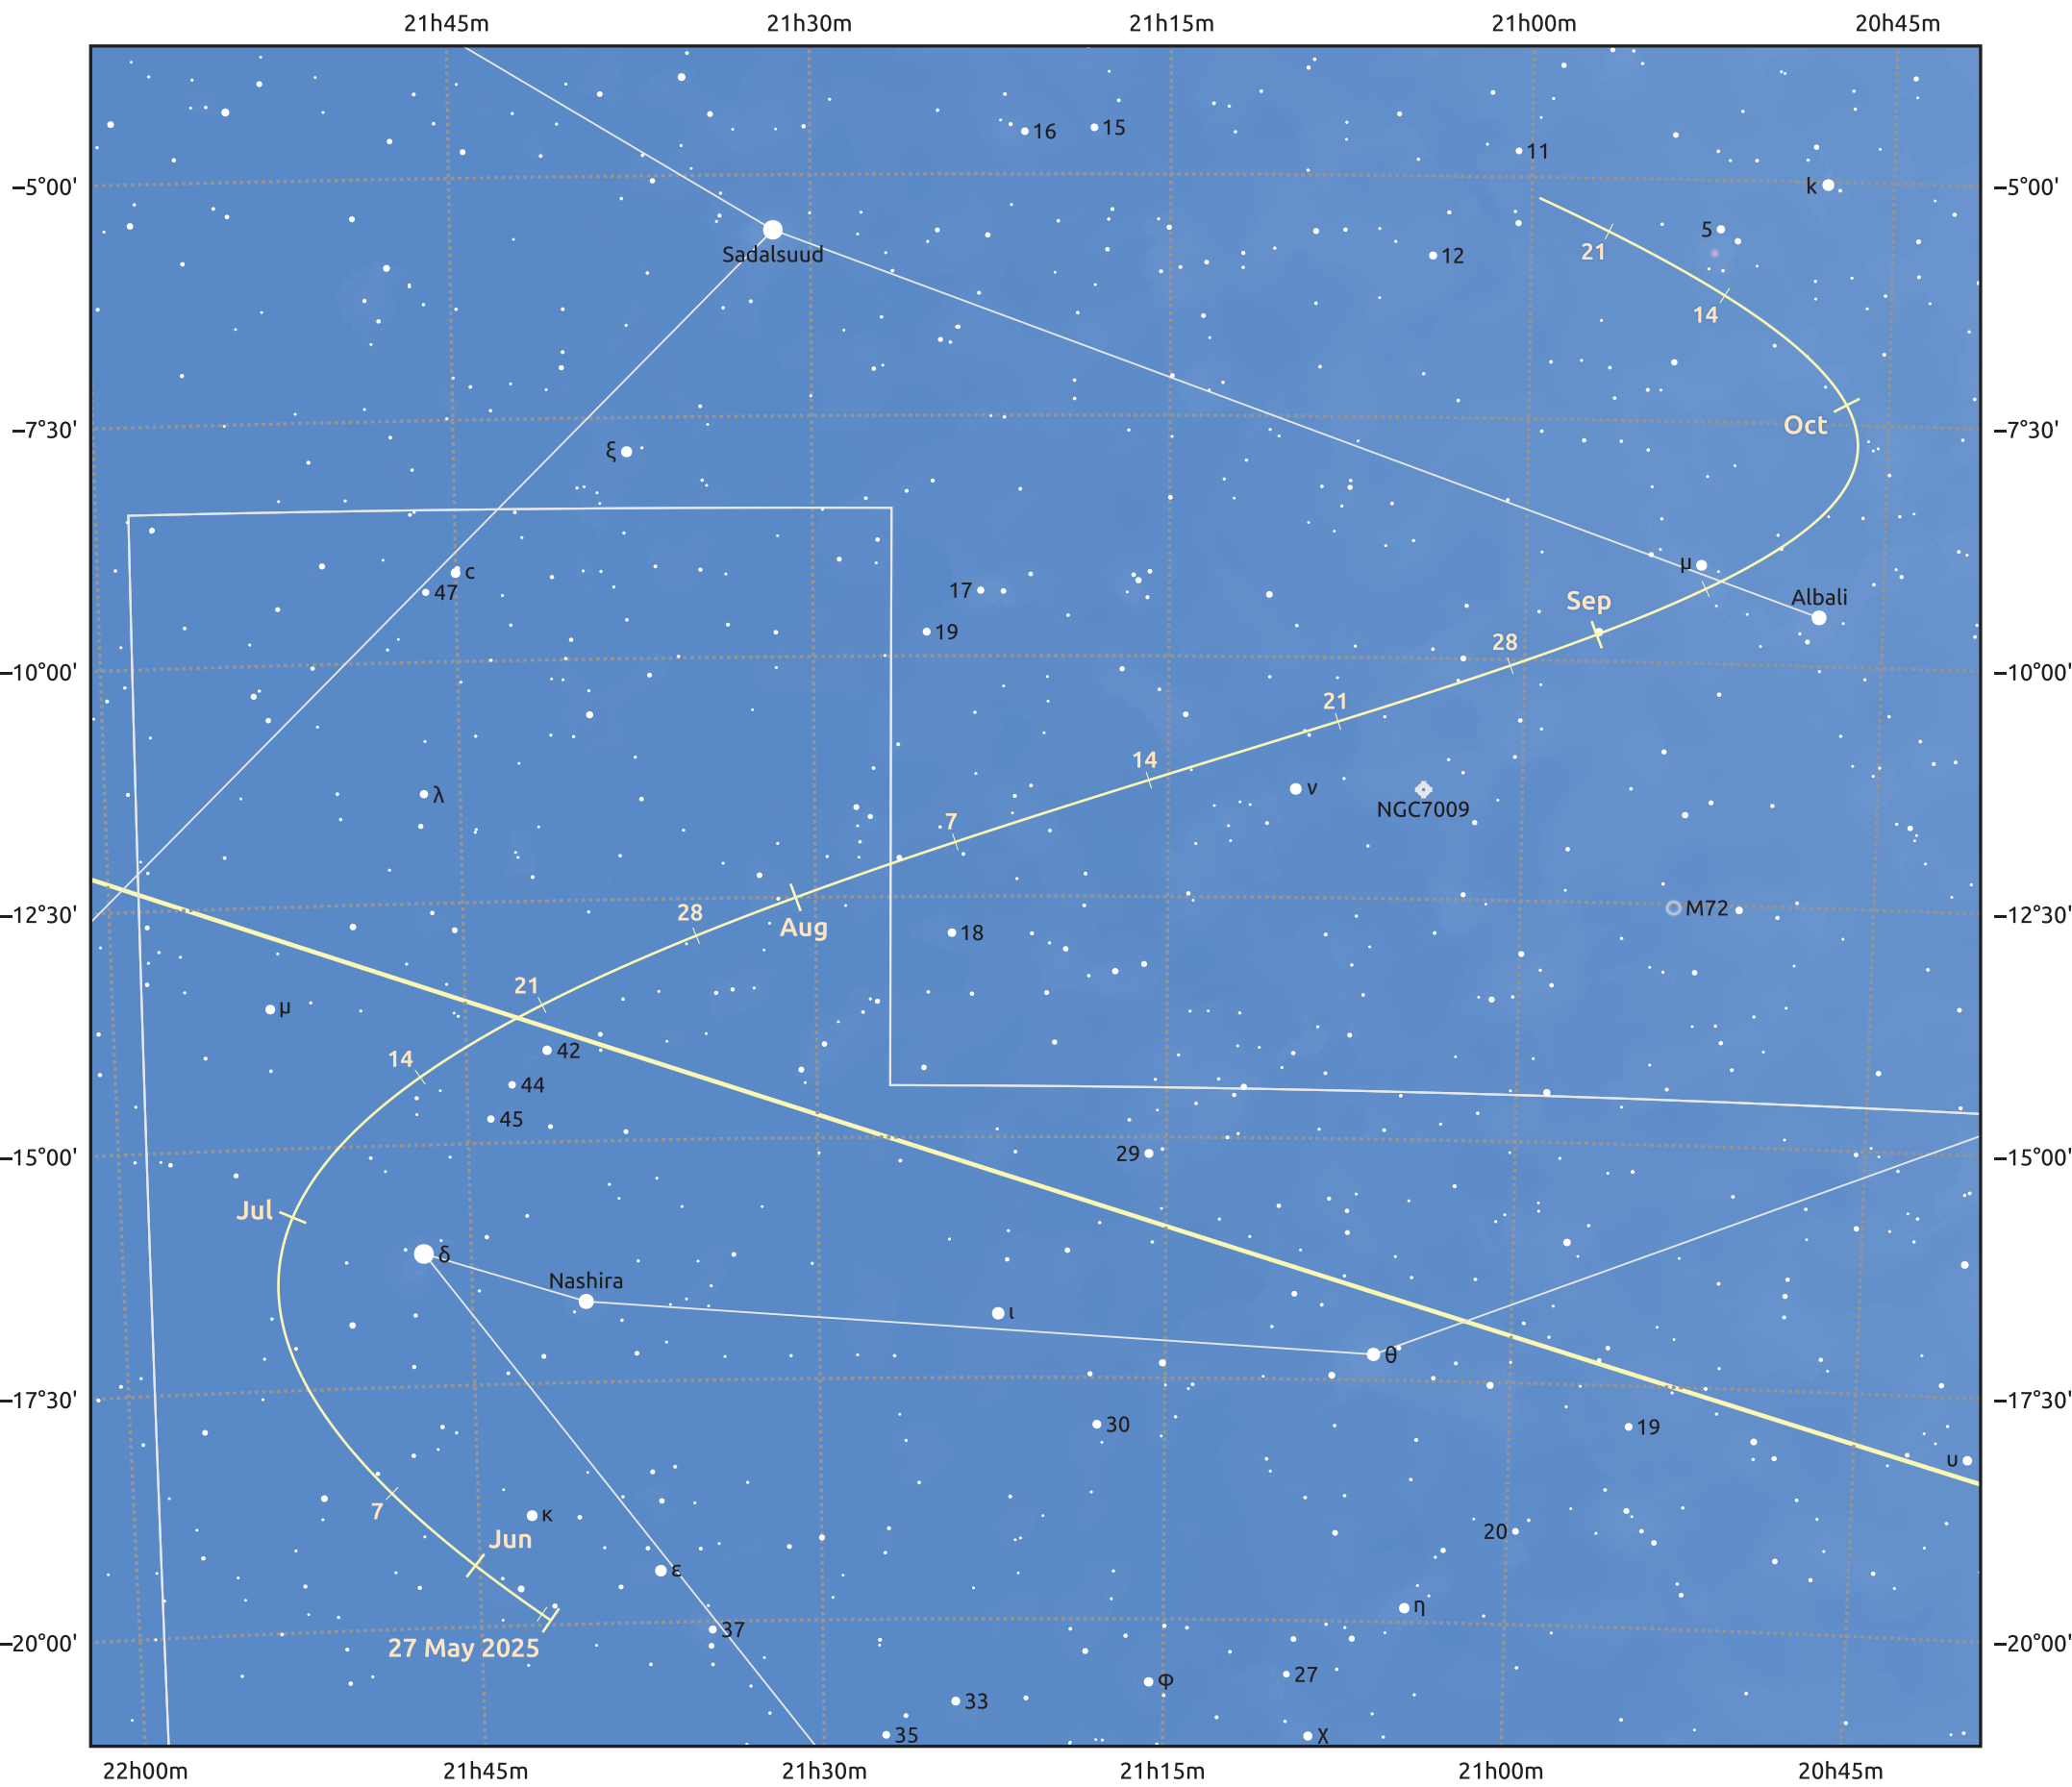

# The path of Asteroid 89 Julia around opposition on 10 Aug 2025

© Dominic Ford 2011–2025. Date markers placed at midnight UTC. Downloaded from <https://in-the-sky.org>

Magnitude scale: 9.0 8.0 7.0 6.0 5.0 4.0 3.0 2.0

— Ecliptic Plane

Galaxy Bright nebula Open cluster Globular cluster Planetary nebula

Date	Mag	Phase
2025 Jun 1	10.5	95%
2025 Jul 1	9.8	97%
2025 Jul 8	9.6	98%
2025 Aug 1	8.8	100%
2025 Aug 10	8.5	100%
2025 Sep 1	9.1	99%
2025 Sep 22	9.6	97%
2025 Oct 1	9.8	96%