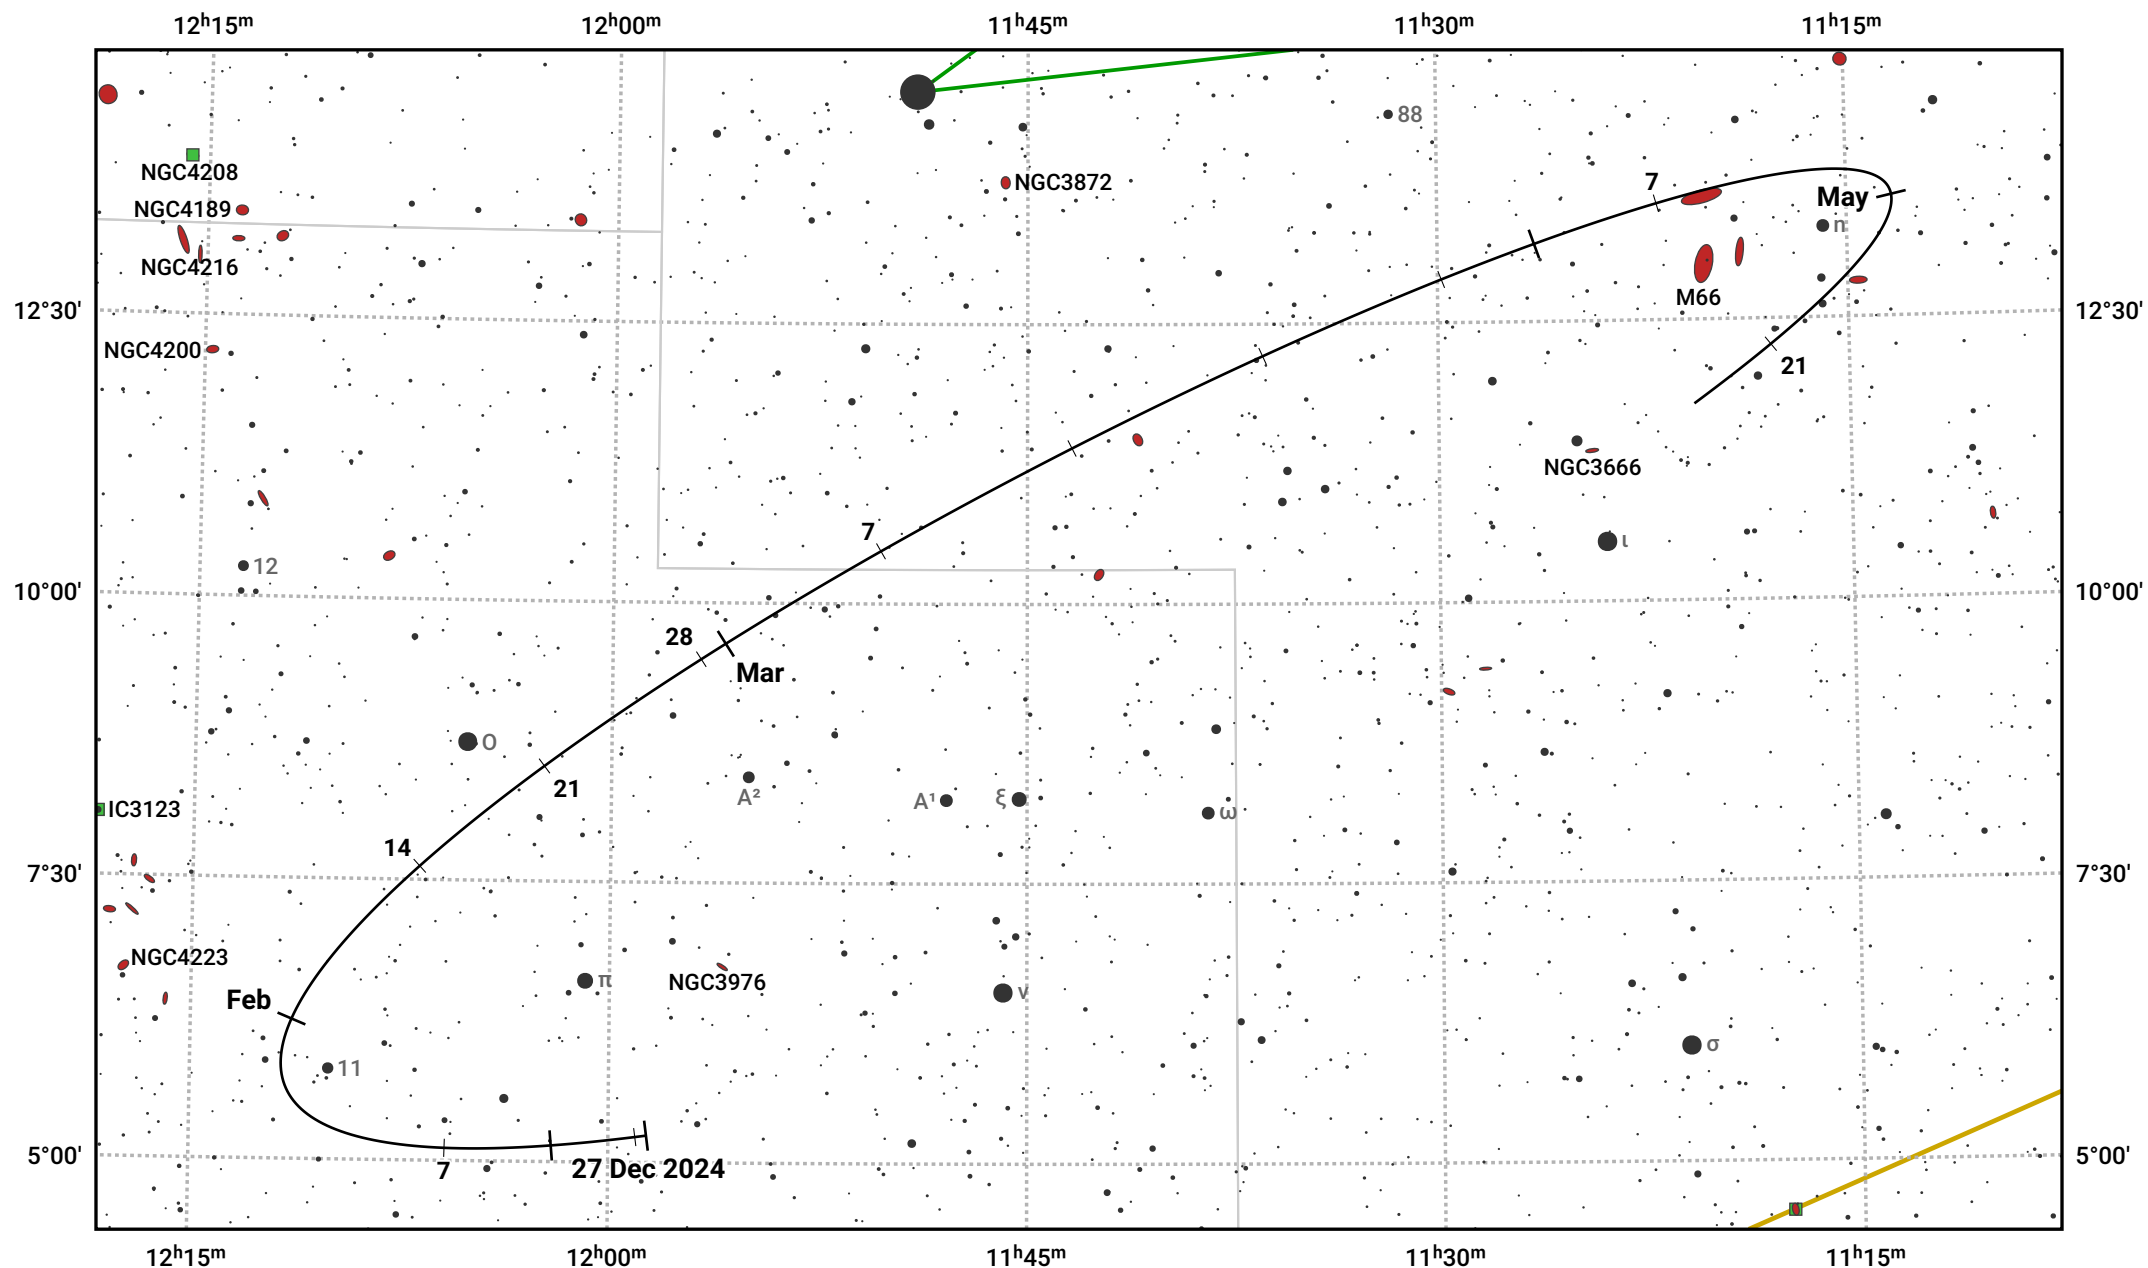

# The path of Asteroid 8 Flora around opposition on 12 Mar 2025

© Dominic Ford 2011–2024. Date markers placed at midnight UTC. Downloaded from <https://in-the-sky.org>

Magnitude scale: 11.0 10.0 9.0 8.0 7.0 6.0 5.0 4.0 3.0 2.0

— Ecliptic Plane

Galaxy    Bright nebula    Open cluster    Globular cluster

Date	Mag	Phase
2025 Jan 1	11.0	95%
2025 Feb 1	10.4	98%
2025 Feb 20	10.0	99%
2025 Mar 1	9.8	100%
2025 Apr 1	10.1	99%
2025 May 1	10.8	97%
2025 May 11	11.0	96%