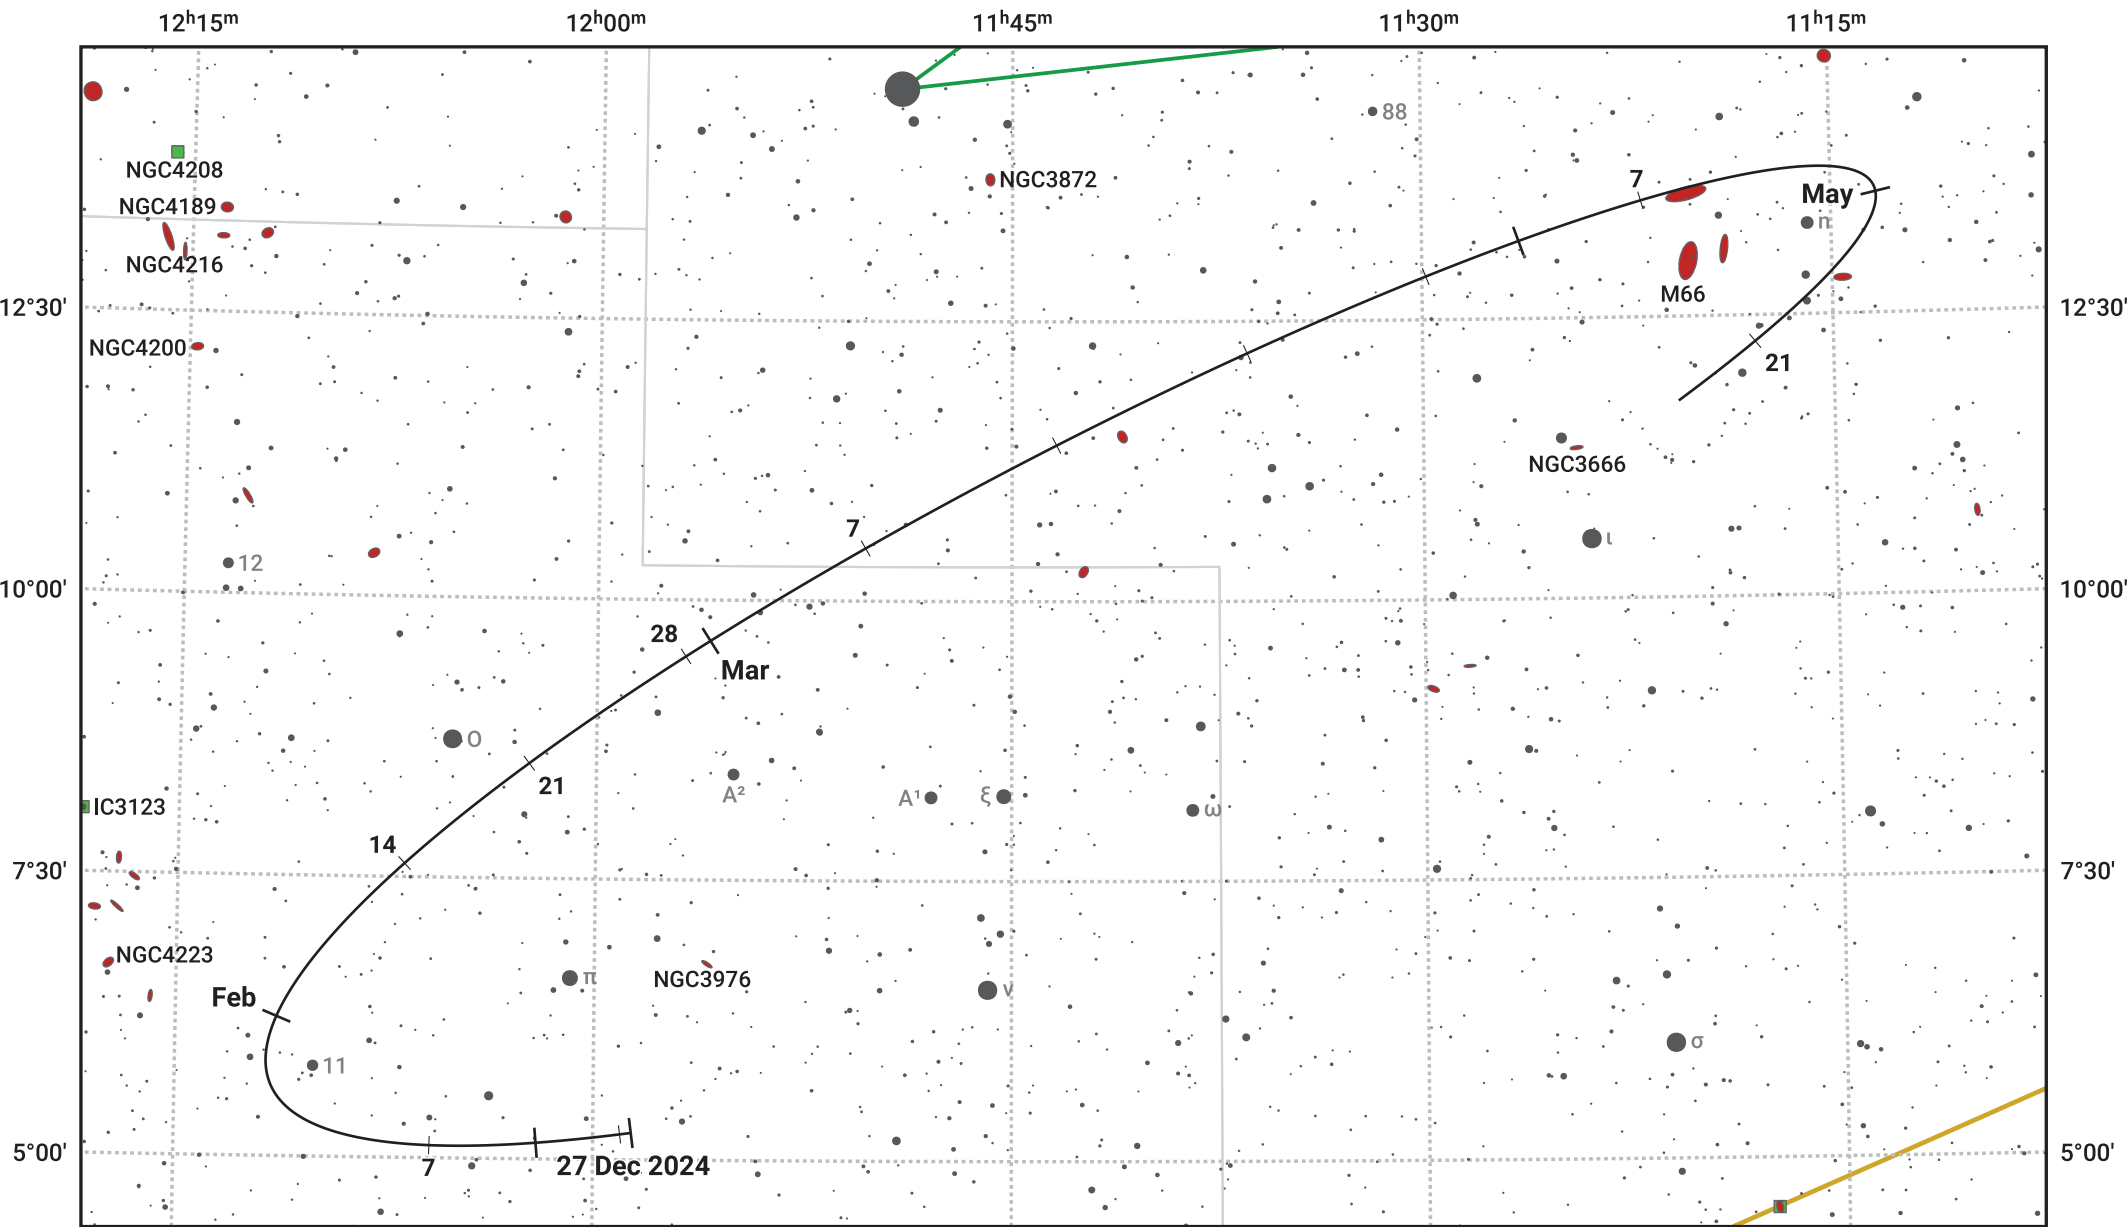

The path of Asteroid 8 Flora around opposition on 12 Mar 2025

© Dominic Ford 2011–2024. Date markers placed at midnight UTC. Downloaded from <https://in-the-sky.org>

Magnitude scale: 11.0 10.0 9.0 8.0 7.0 6.0 5.0 4.0 3.0 2.0

— Ecliptic Plane

- Galaxy
- Bright nebula
- Open cluster
- Globular cluster

| Date | Mag | Phase |
|-------------|------|-------|
| 2025 Jan 1 | 11.0 | 95% |
| 2025 Feb 1 | 10.4 | 98% |
| 2025 Feb 20 | 10.0 | 99% |
| 2025 Mar 1 | 9.8 | 100% |
| 2025 Apr 1 | 10.1 | 99% |
| 2025 May 1 | 10.8 | 97% |
| 2025 May 11 | 11.0 | 96% |